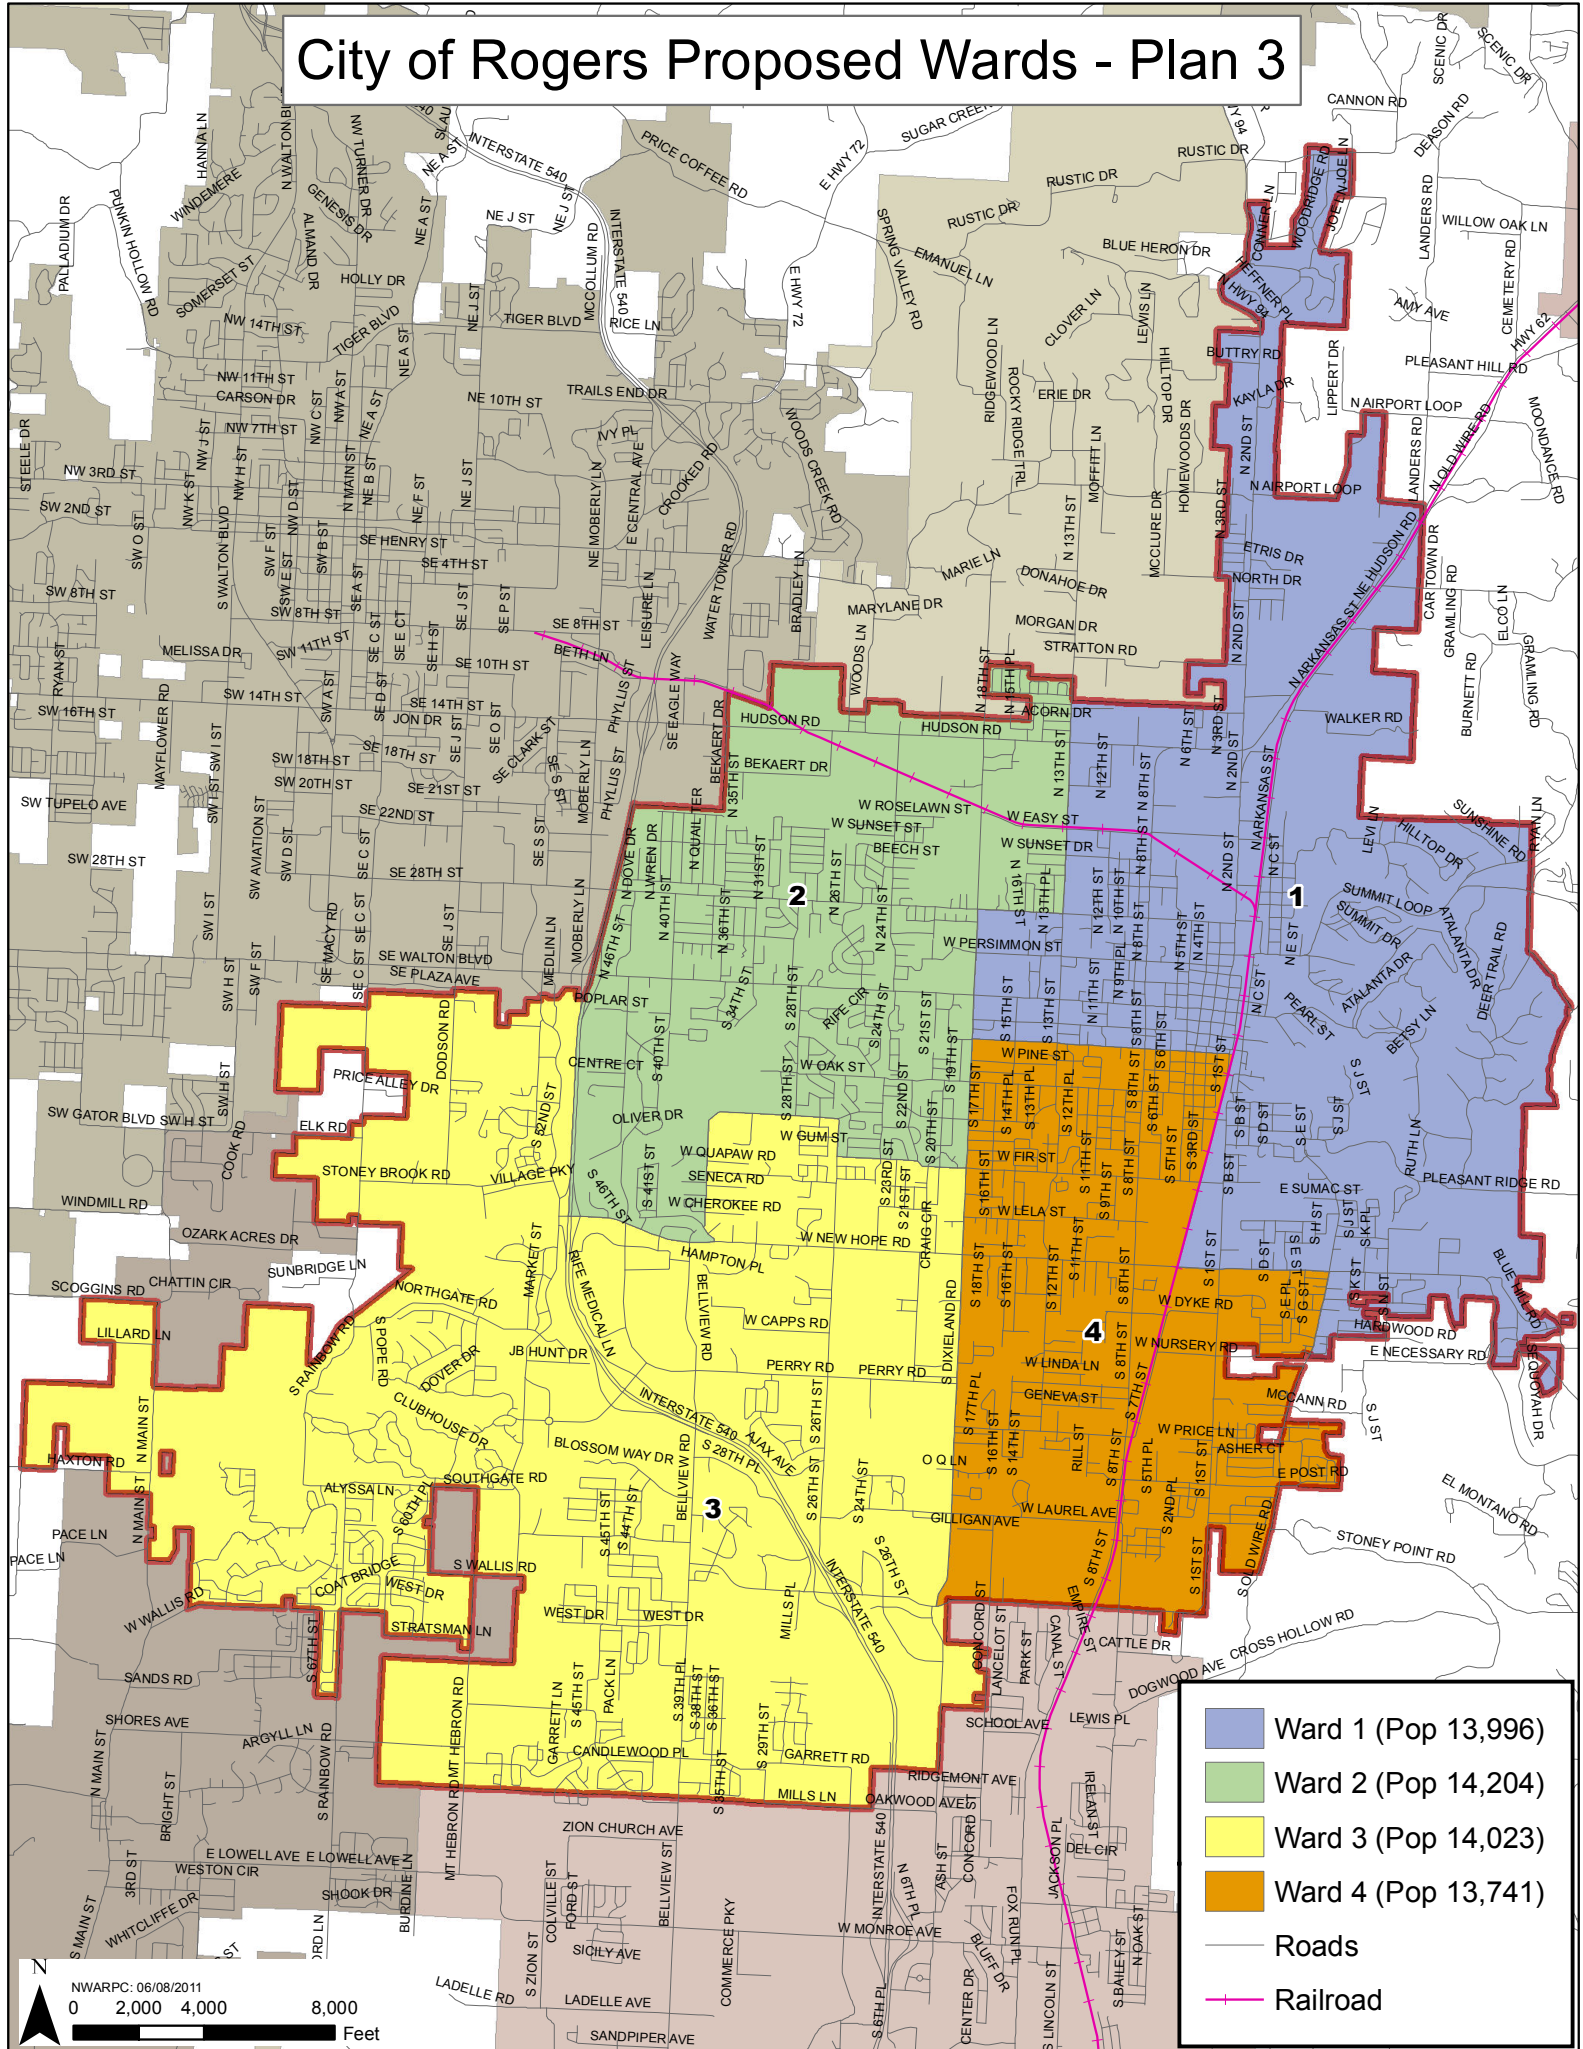

City of Rogers Proposed Wards - Plan 3

	Ward 1 (Pop 13,996)
	Ward 2 (Pop 14,204)
	Ward 3 (Pop 14,023)
	Ward 4 (Pop 13,741)
	Roads
	Railroad

N
 NWARPC: 06/08/2011
 0 2,000 4,000 8,000
 Feet