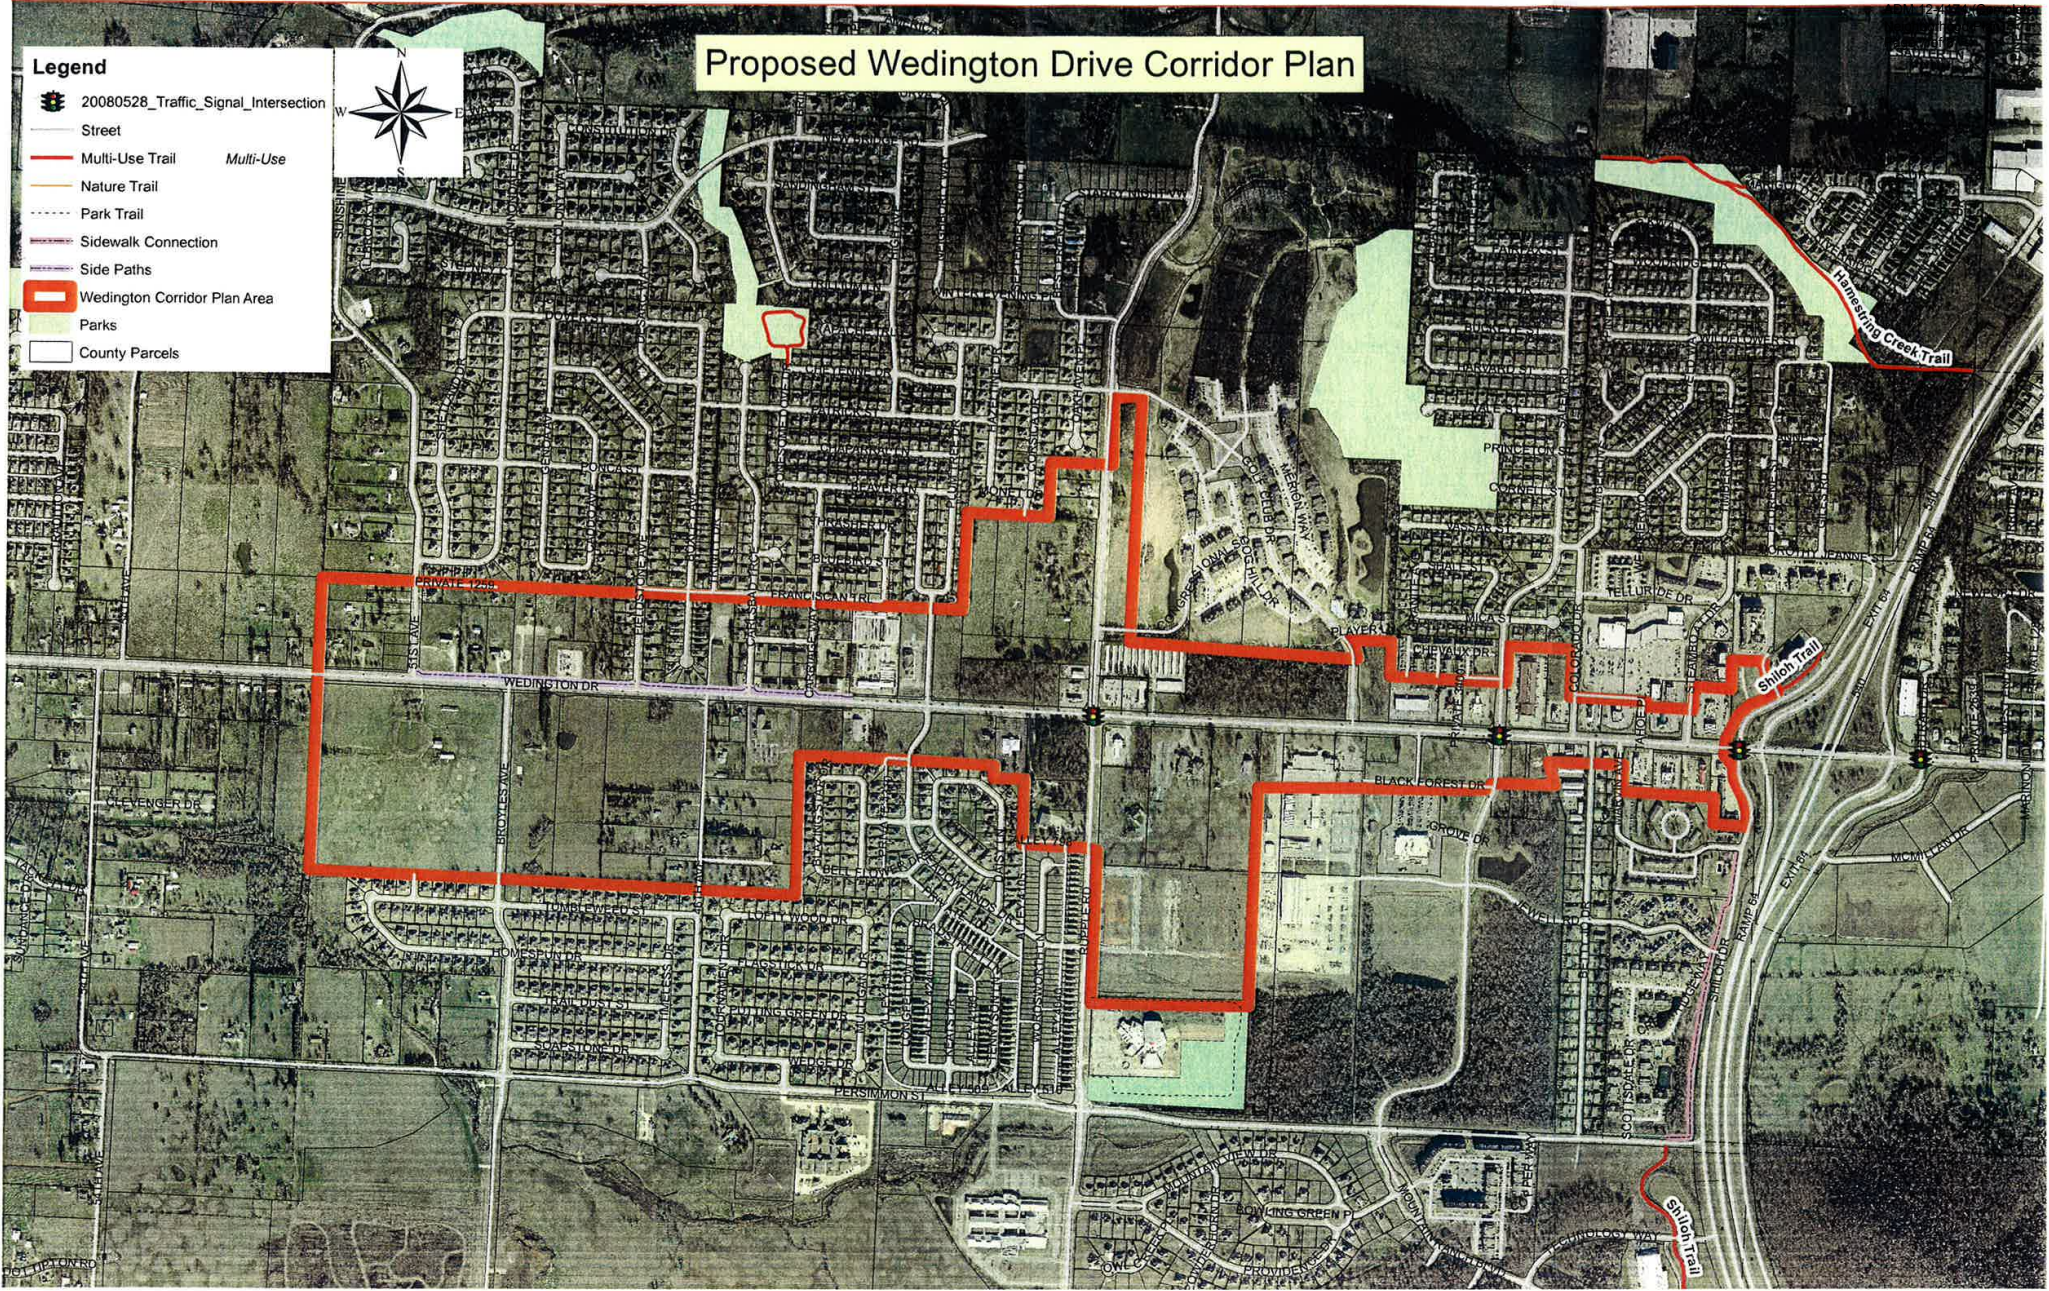

Proposed Wedington Drive Corridor Plan

Legend

- 20080528_Traffic_Signal_Intersection
- Street
- Multi-Use Trail *Multi-Use*
- Nature Trail
- Park Trail
- Sidewalk Connection
- Side Paths
- Wedington Corridor Plan Area
- Parks
- County Parcels

Legend

-  Street
-  20080528_Traffic_Signal_Intersection
-  Parcel Lines
-  Multi-Use Trail (Existing)
-  Future Trails
-  Sidewalks
-  Wedington Corridor Plan Area
-  Enduring Green Network
-  Flood Cartographic 100Year
-  Parks
-  Footprints 2010

Proposed Wedington Drive Corridor Plan