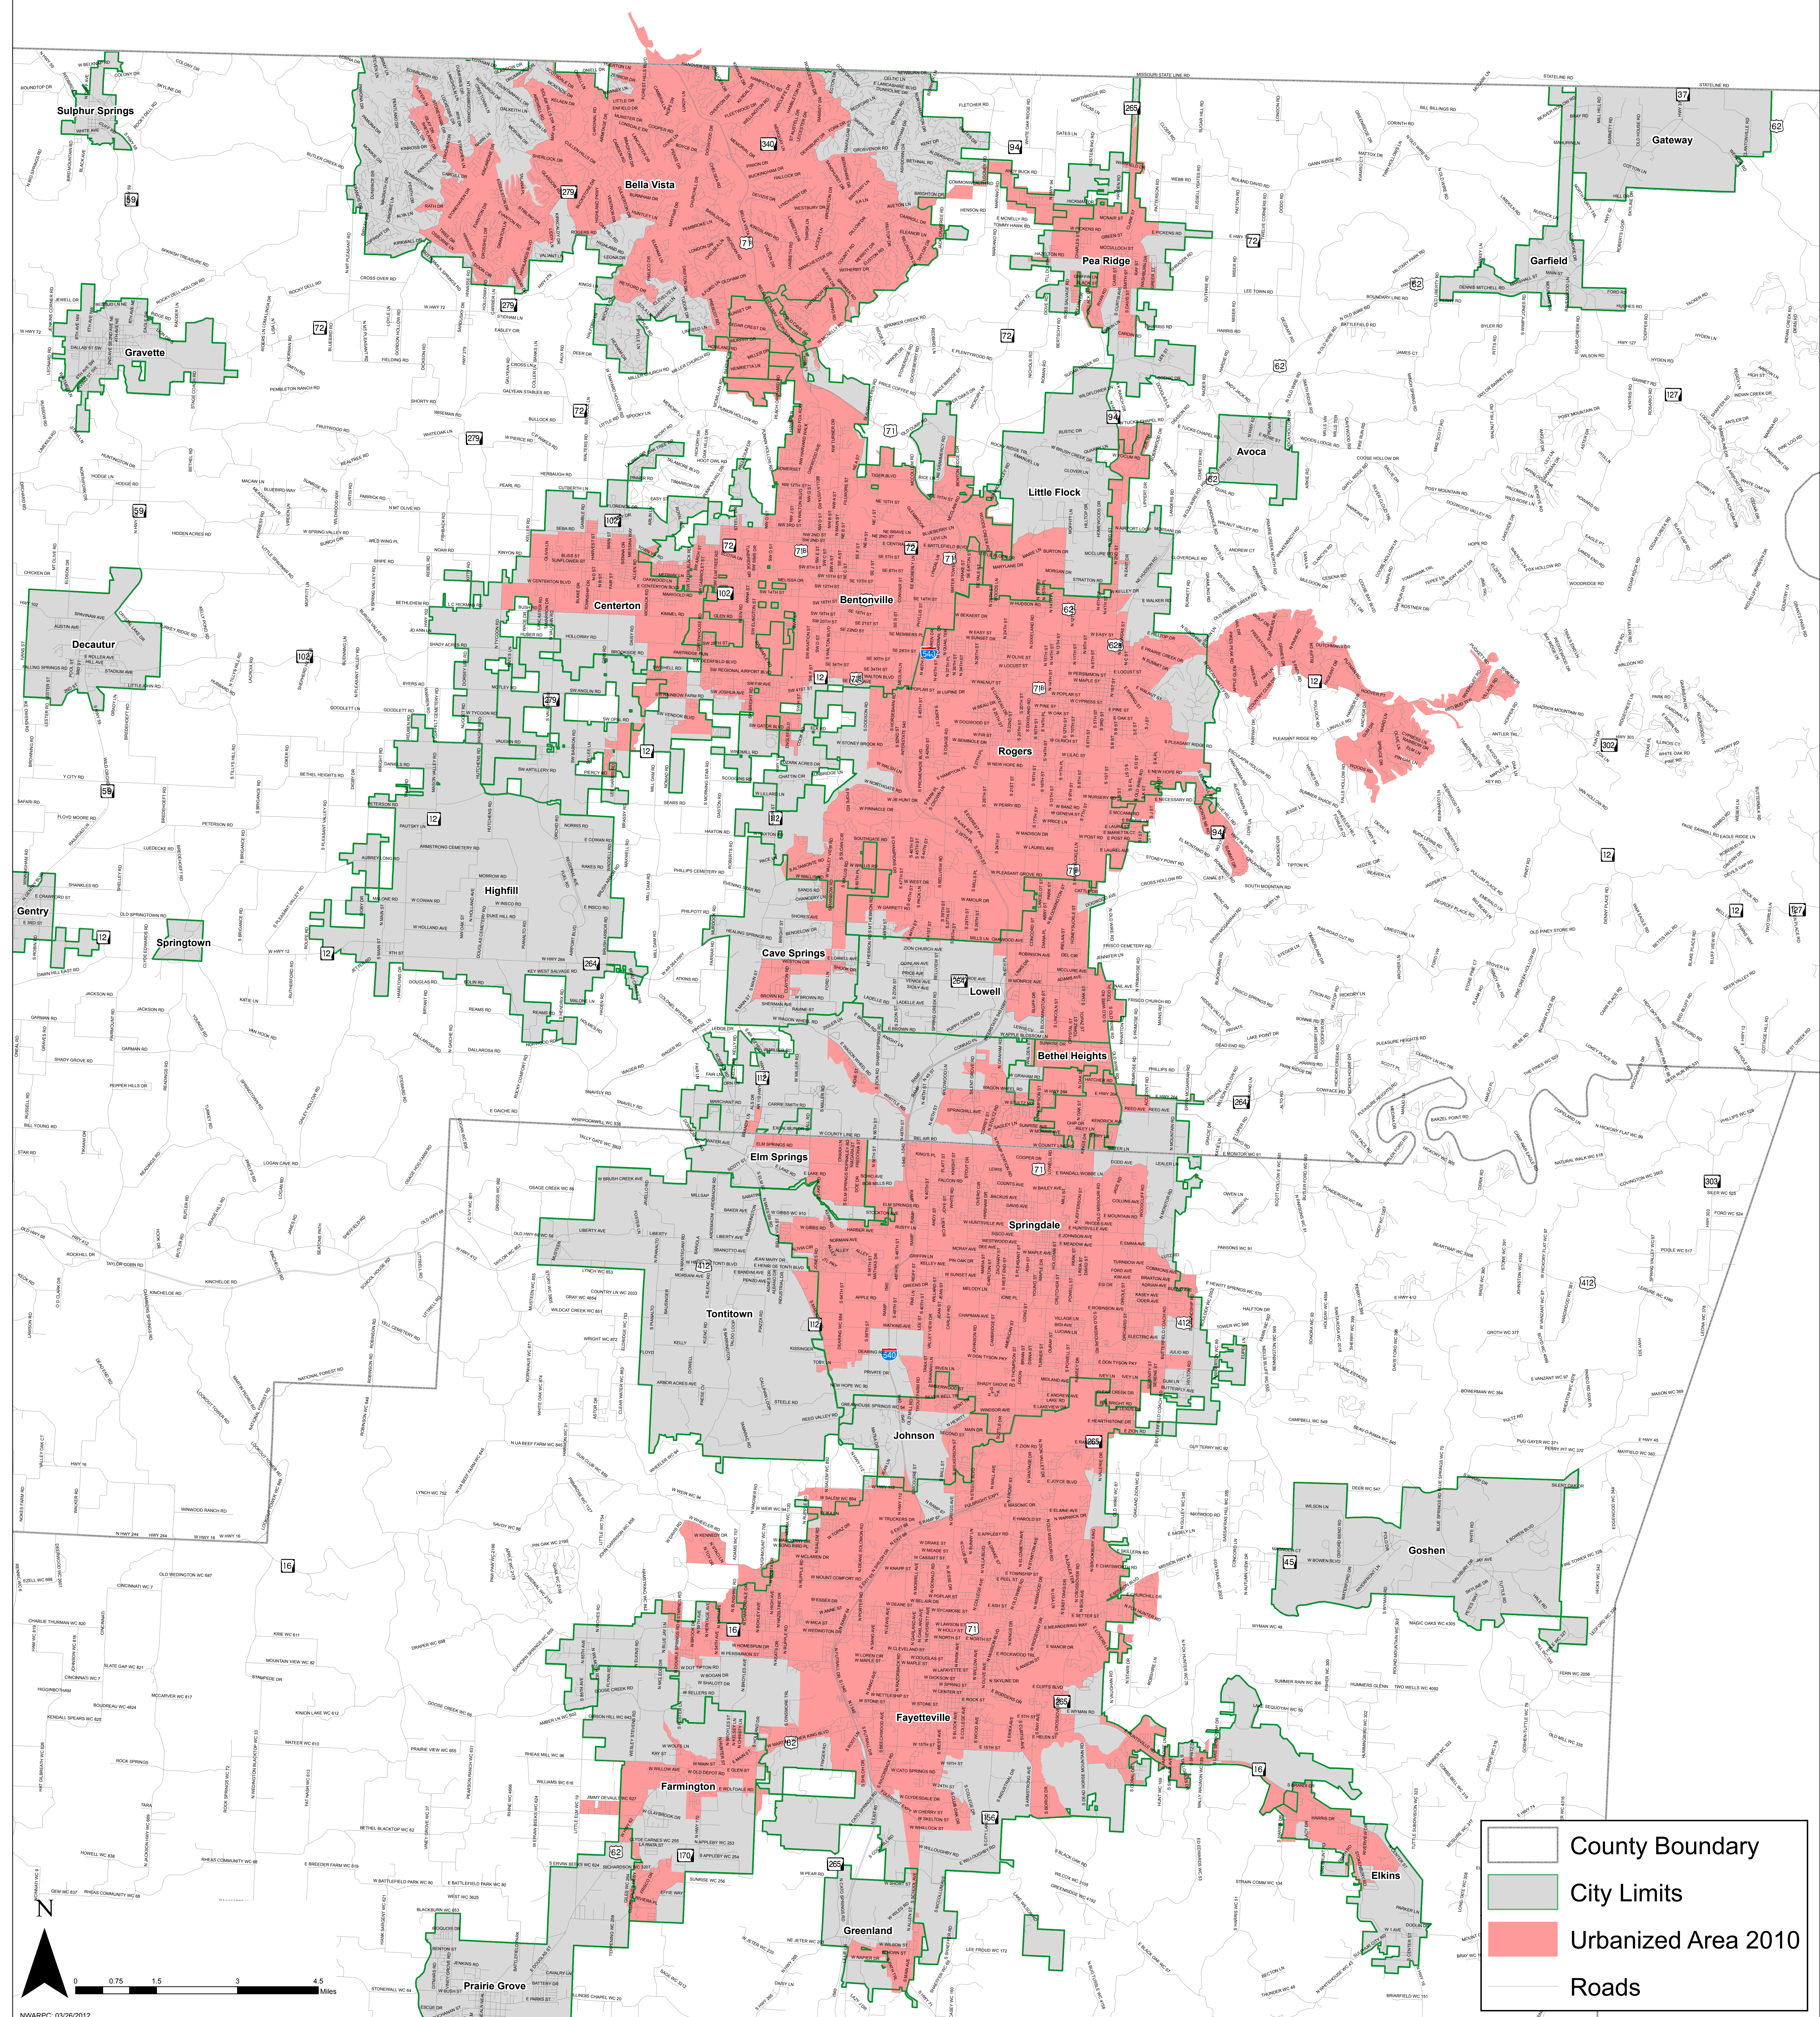

2010 Northwest Arkansas Urbanized Area

- County Boundary
- City Limits
- Urbanized Area 2010
- Roads