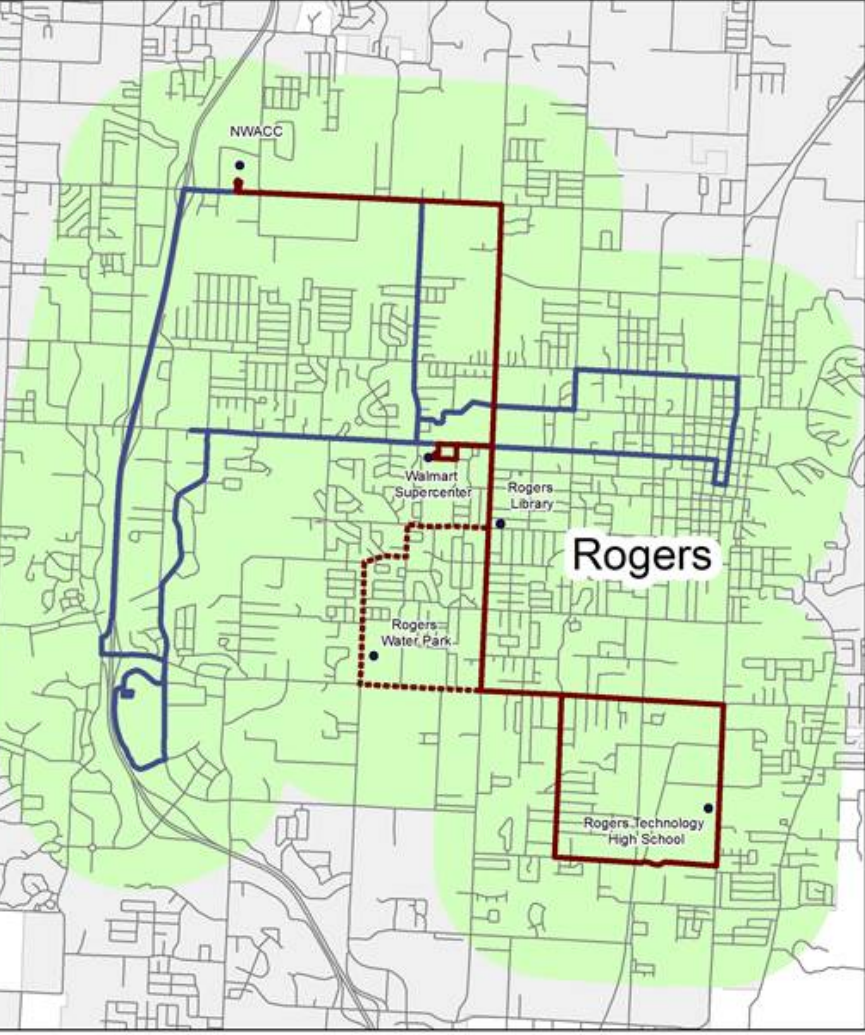

Rogers Fixed Routes

Current Route 44

Eastbound			Westbound	
NWACC	Wal-Mart	Harp's Grocery	Wal-Mart	NWACC
6:55 AM	7:15 AM	7:25 AM	7:40 AM	7:55 AM
7:55 AM	8:15 AM	8:25 AM	8:40 AM	8:55 AM
8:55 AM	9:15 AM	9:25 AM	9:40 AM	9:55 AM
9:55 AM	10:15 AM	10:25 AM	10:40 AM	10:55 AM
10:55 AM	11:15 AM	11:25 AM	11:40 AM	11:55 AM
11:55 AM	12:15 PM	12:25 PM	12:40 PM	12:55 PM
12:55 PM	1:15 PM	1:25 PM	1:40 PM	1:55 PM
1:55 PM	2:15 PM	2:25 PM	2:40 PM	2:55 PM
2:55 PM	3:15 PM	3:25 PM	3:40 PM	3:55 PM
3:55 PM	4:15 PM	4:25 PM	4:40 PM	4:55 PM
4:55 PM	5:15 PM	5:25 PM	5:40 PM	5:55 PM
5:55 PM	6:15 PM	6:25 PM	6:40 PM	6:55 PM

Proposed Route 45

Northbound			Southbound	
Rogers Technology School	Wal-Mart Supercenter	NWACC	Wal-Mart Supercenter	Rogers Technology School
7:25 AM	7:40 AM	7:55 AM	8:10 AM	8:25 AM
8:25 AM	8:40 AM	8:55 AM	9:10 AM	9:25 AM
9:25 AM	9:40 AM	9:55 AM	10:10 AM	10:25 AM
10:25 AM	10:40 AM	10:55 AM	11:10 AM	11:25 AM
11:25 AM	11:40 AM	11:55 AM	12:10 PM	12:25 PM
12:25 PM	12:40 PM	12:55 PM	1:10 PM	1:25 PM
1:25 PM	1:40 PM	1:55 PM	2:10 PM	2:25 PM
2:25 PM	2:40 PM	2:55 PM	3:10 PM	3:25 PM
3:25 PM	3:40 PM	3:55 PM	4:10 PM	4:25 PM
4:25 PM	4:40 PM	4:55 PM	5:10 PM	5:25 PM
5:25 PM	5:40 PM	5:55 PM	6:10 PM	6:25 PM
6:25 PM	6:40 PM	6:55 PM		

ORT Routes

- Current Route 44
- Proposed Route 45
- - - - - Route 45 Summer Deviation
- Bus Stops
- 3/4 Mile ADA