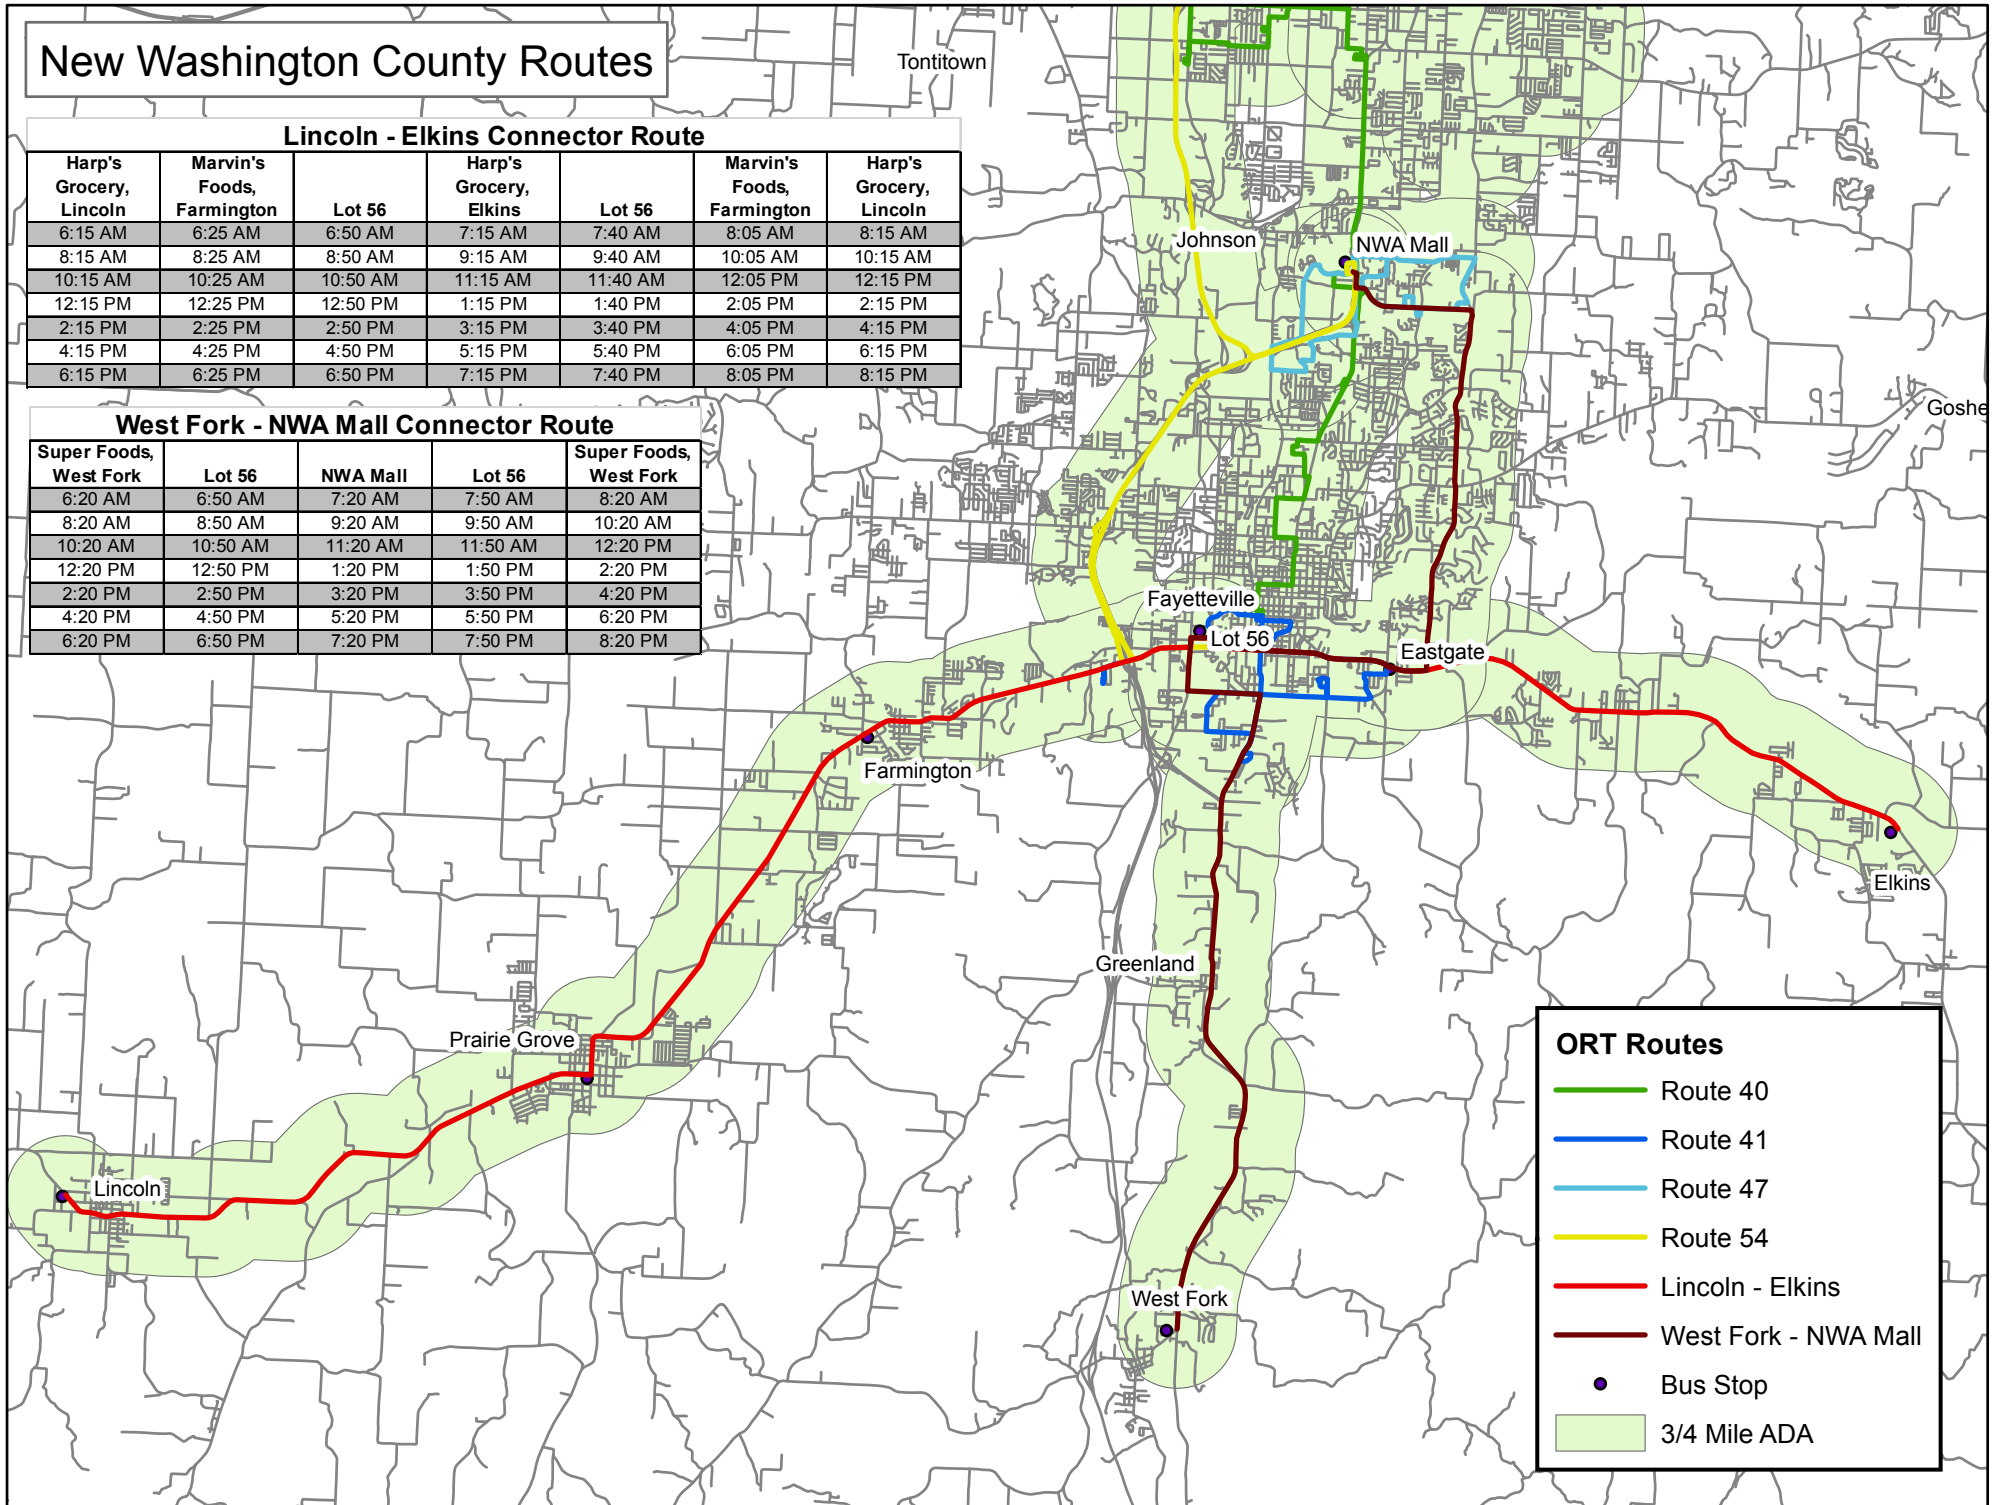

New Washington County Routes

Lincoln - Elkins Connector Route

Harp's Grocery, Lincoln	Marvin's Foods, Farmington	Lot 56	Harp's Grocery, Elkins	Lot 56	Marvin's Foods, Farmington	Harp's Grocery, Lincoln
6:15 AM	6:25 AM	6:50 AM	7:15 AM	7:40 AM	8:05 AM	8:15 AM
8:15 AM	8:25 AM	8:50 AM	9:15 AM	9:40 AM	10:05 AM	10:15 AM
10:15 AM	10:25 AM	10:50 AM	11:15 AM	11:40 AM	12:05 PM	12:15 PM
12:15 PM	12:25 PM	12:50 PM	1:15 PM	1:40 PM	2:05 PM	2:15 PM
2:15 PM	2:25 PM	2:50 PM	3:15 PM	3:40 PM	4:05 PM	4:15 PM
4:15 PM	4:25 PM	4:50 PM	5:15 PM	5:40 PM	6:05 PM	6:15 PM
6:15 PM	6:25 PM	6:50 PM	7:15 PM	7:40 PM	8:05 PM	8:15 PM

West Fork - NWA Mall Connector Route

Super Foods, West Fork	Lot 56	NWA Mall	Lot 56	Super Foods, West Fork
6:20 AM	6:50 AM	7:20 AM	7:50 AM	8:20 AM
8:20 AM	8:50 AM	9:20 AM	9:50 AM	10:20 AM
10:20 AM	10:50 AM	11:20 AM	11:50 AM	12:20 PM
12:20 PM	12:50 PM	1:20 PM	1:50 PM	2:20 PM
2:20 PM	2:50 PM	3:20 PM	3:50 PM	4:20 PM
4:20 PM	4:50 PM	5:20 PM	5:50 PM	6:20 PM
6:20 PM	6:50 PM	7:20 PM	7:50 PM	8:20 PM

ORT Routes

- Route 40
- Route 41
- Route 47
- Route 54
- Lincoln - Elkins
- West Fork - NWA Mall
- Bus Stop
- 3/4 Mile ADA

Rogers Fixed Routes

Current Route 44

Eastbound			Westbound	
NWACC	Wal-Mart	Harp's Grocery	Wal-Mart	NWACC
6:55 AM	7:15 AM	7:25 AM	7:40 AM	7:55 AM
7:55 AM	8:15 AM	8:25 AM	8:40 AM	8:55 AM
8:55 AM	9:15 AM	9:25 AM	9:40 AM	9:55 AM
9:55 AM	10:15 AM	10:25 AM	10:40 AM	10:55 AM
10:55 AM	11:15 AM	11:25 AM	11:40 AM	11:55 AM
11:55 AM	12:15 PM	12:25 PM	12:40 PM	12:55 PM
12:55 PM	1:15 PM	1:25 PM	1:40 PM	1:55 PM
1:55 PM	2:15 PM	2:25 PM	2:40 PM	2:55 PM
2:55 PM	3:15 PM	3:25 PM	3:40 PM	3:55 PM
3:55 PM	4:15 PM	4:25 PM	4:40 PM	4:55 PM
4:55 PM	5:15 PM	5:25 PM	5:40 PM	5:55 PM
5:55 PM	6:15 PM	6:25 PM	6:40 PM	6:55 PM

Legend

ORT Routes

- Route 44
- Route 46
- Pea Ridge - Centerton
- Route 54
- 3/4 Mile ADA Buffer

Centerton

Bentonville

Rogers

Little Flock

Pea Ridge