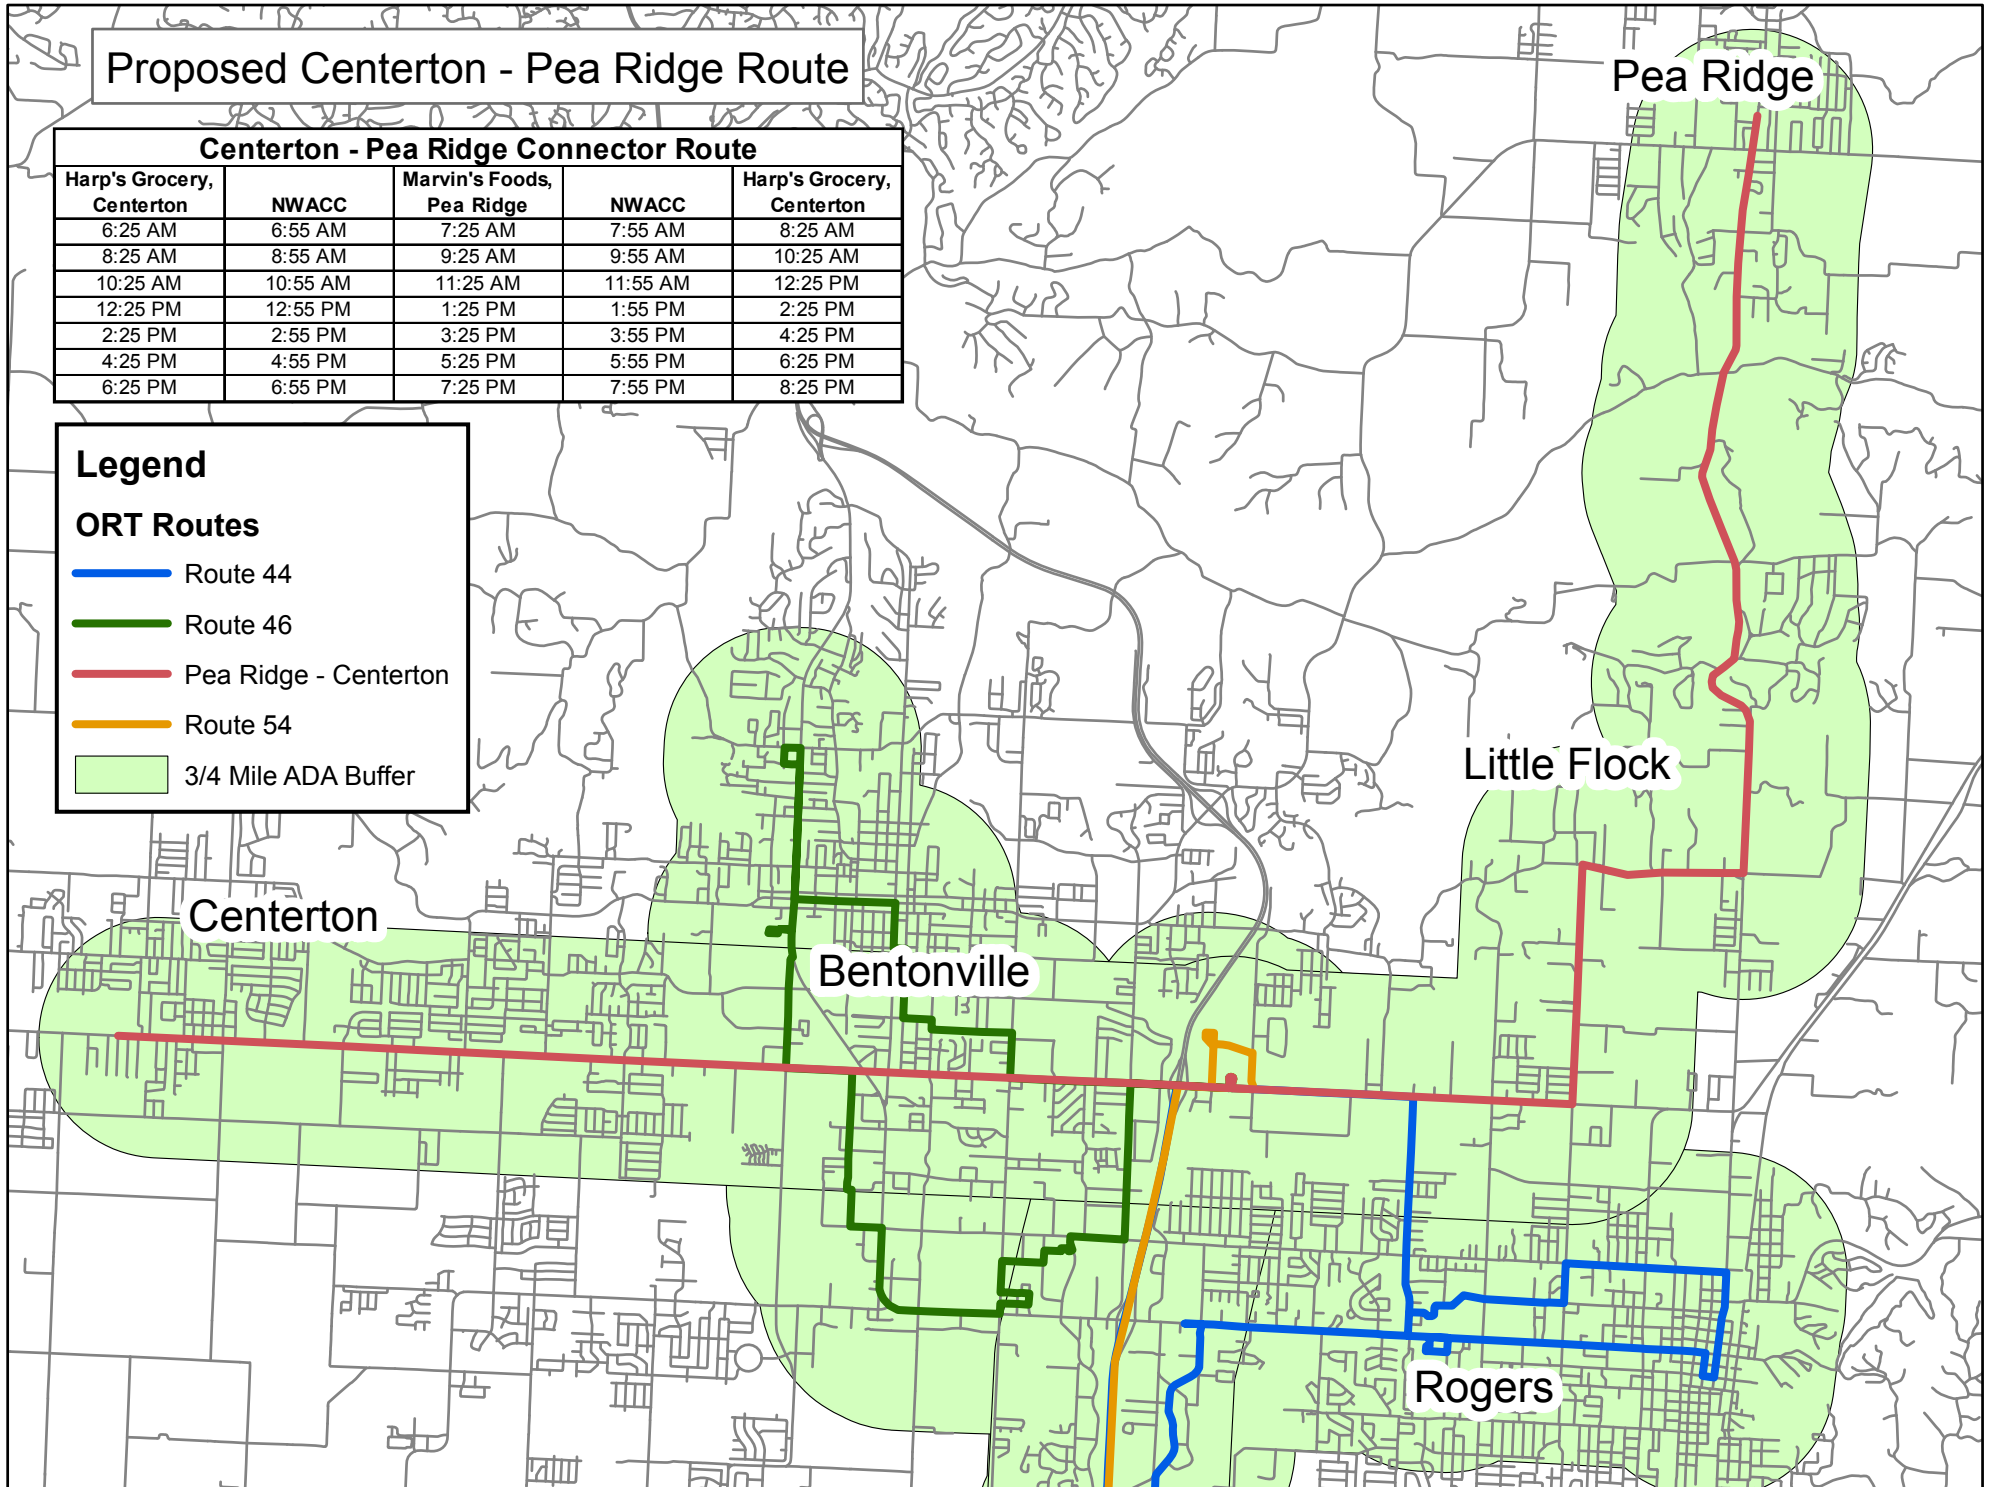

New Washington County Routes

Lincoln - Elkins Connector Route

Harp's Grocery, Lincoln	Marvin's Foods, Farmington	Lot 56	Harp's Grocery, Elkins	Lot 56	Marvin's Foods, Farmington	Harp's Grocery, Lincoln
6:15 AM	6:25 AM	6:50 AM	7:15 AM	7:40 AM	8:05 AM	8:15 AM
8:15 AM	8:25 AM	8:50 AM	9:15 AM	9:40 AM	10:05 AM	10:15 AM
10:15 AM	10:25 AM	10:50 AM	11:15 AM	11:40 AM	12:05 PM	12:15 PM
12:15 PM	12:25 PM	12:50 PM	1:15 PM	1:40 PM	2:05 PM	2:15 PM
2:15 PM	2:25 PM	2:50 PM	3:15 PM	3:40 PM	4:05 PM	4:15 PM
4:15 PM	4:25 PM	4:50 PM	5:15 PM	5:40 PM	6:05 PM	6:15 PM
6:15 PM	6:25 PM	6:50 PM	7:15 PM	7:40 PM	8:05 PM	8:15 PM

Proposed Route 45

Northbound			Southbound	
Rogers Technology School	Wal-Mart Supercenter	NWACC	Wal-Mart Supercenter	Rogers Technology School
7:25 AM	7:40 AM	7:55 AM	8:10 AM	8:25 AM
8:25 AM	8:40 AM	8:55 AM	9:10 AM	9:25 AM
9:25 AM	9:40 AM	9:55 AM	10:10 AM	10:25 AM
10:25 AM	10:40 AM	10:55 AM	11:10 AM	11:25 AM
11:25 AM	11:40 AM	11:55 AM	12:10 PM	12:25 PM
12:25 PM	12:40 PM	12:55 PM	1:10 PM	1:25 PM
1:25 PM	1:40 PM	1:55 PM	2:10 PM	2:25 PM
2:25 PM	2:40 PM	2:55 PM	3:10 PM	3:25 PM
3:25 PM	3:40 PM	3:55 PM	4:10 PM	4:25 PM
4:25 PM	4:40 PM	4:55 PM	5:10 PM	5:25 PM
5:25 PM	5:40 PM	5:55 PM	6:10 PM	6:25 PM
6:25 PM	6:40 PM	6:55 PM		

ORT Routes

- Current Route 44
- Proposed Route 45
- - - - - Route 45 Summer Deviation
- Bus Stops
- 3/4 Mile ADA

Proposed Centerton - Pea Ridge Route

Centerton - Pea Ridge Connector Route

Harp's Grocery, Centerton	NWACC	Marvin's Foods, Pea Ridge	NWACC	Harp's Grocery, Centerton
6:25 AM	6:55 AM	7:25 AM	7:55 AM	8:25 AM
8:25 AM	8:55 AM	9:25 AM	9:55 AM	10:25 AM
10:25 AM	10:55 AM	11:25 AM	11:55 AM	12:25 PM
12:25 PM	12:55 PM	1:25 PM	1:55 PM	2:25 PM
2:25 PM	2:55 PM	3:25 PM	3:55 PM	4:25 PM
4:25 PM	4:55 PM	5:25 PM	5:55 PM	6:25 PM
6:25 PM	6:55 PM	7:25 PM	7:55 PM	8:25 PM

Legend

ORT Routes

- Route 44
- Route 46
- Pea Ridge - Centerton
- Route 54
- 3/4 Mile ADA Buffer

Centerton

Bentonville

Rogers

Little Flock

Pea Ridge