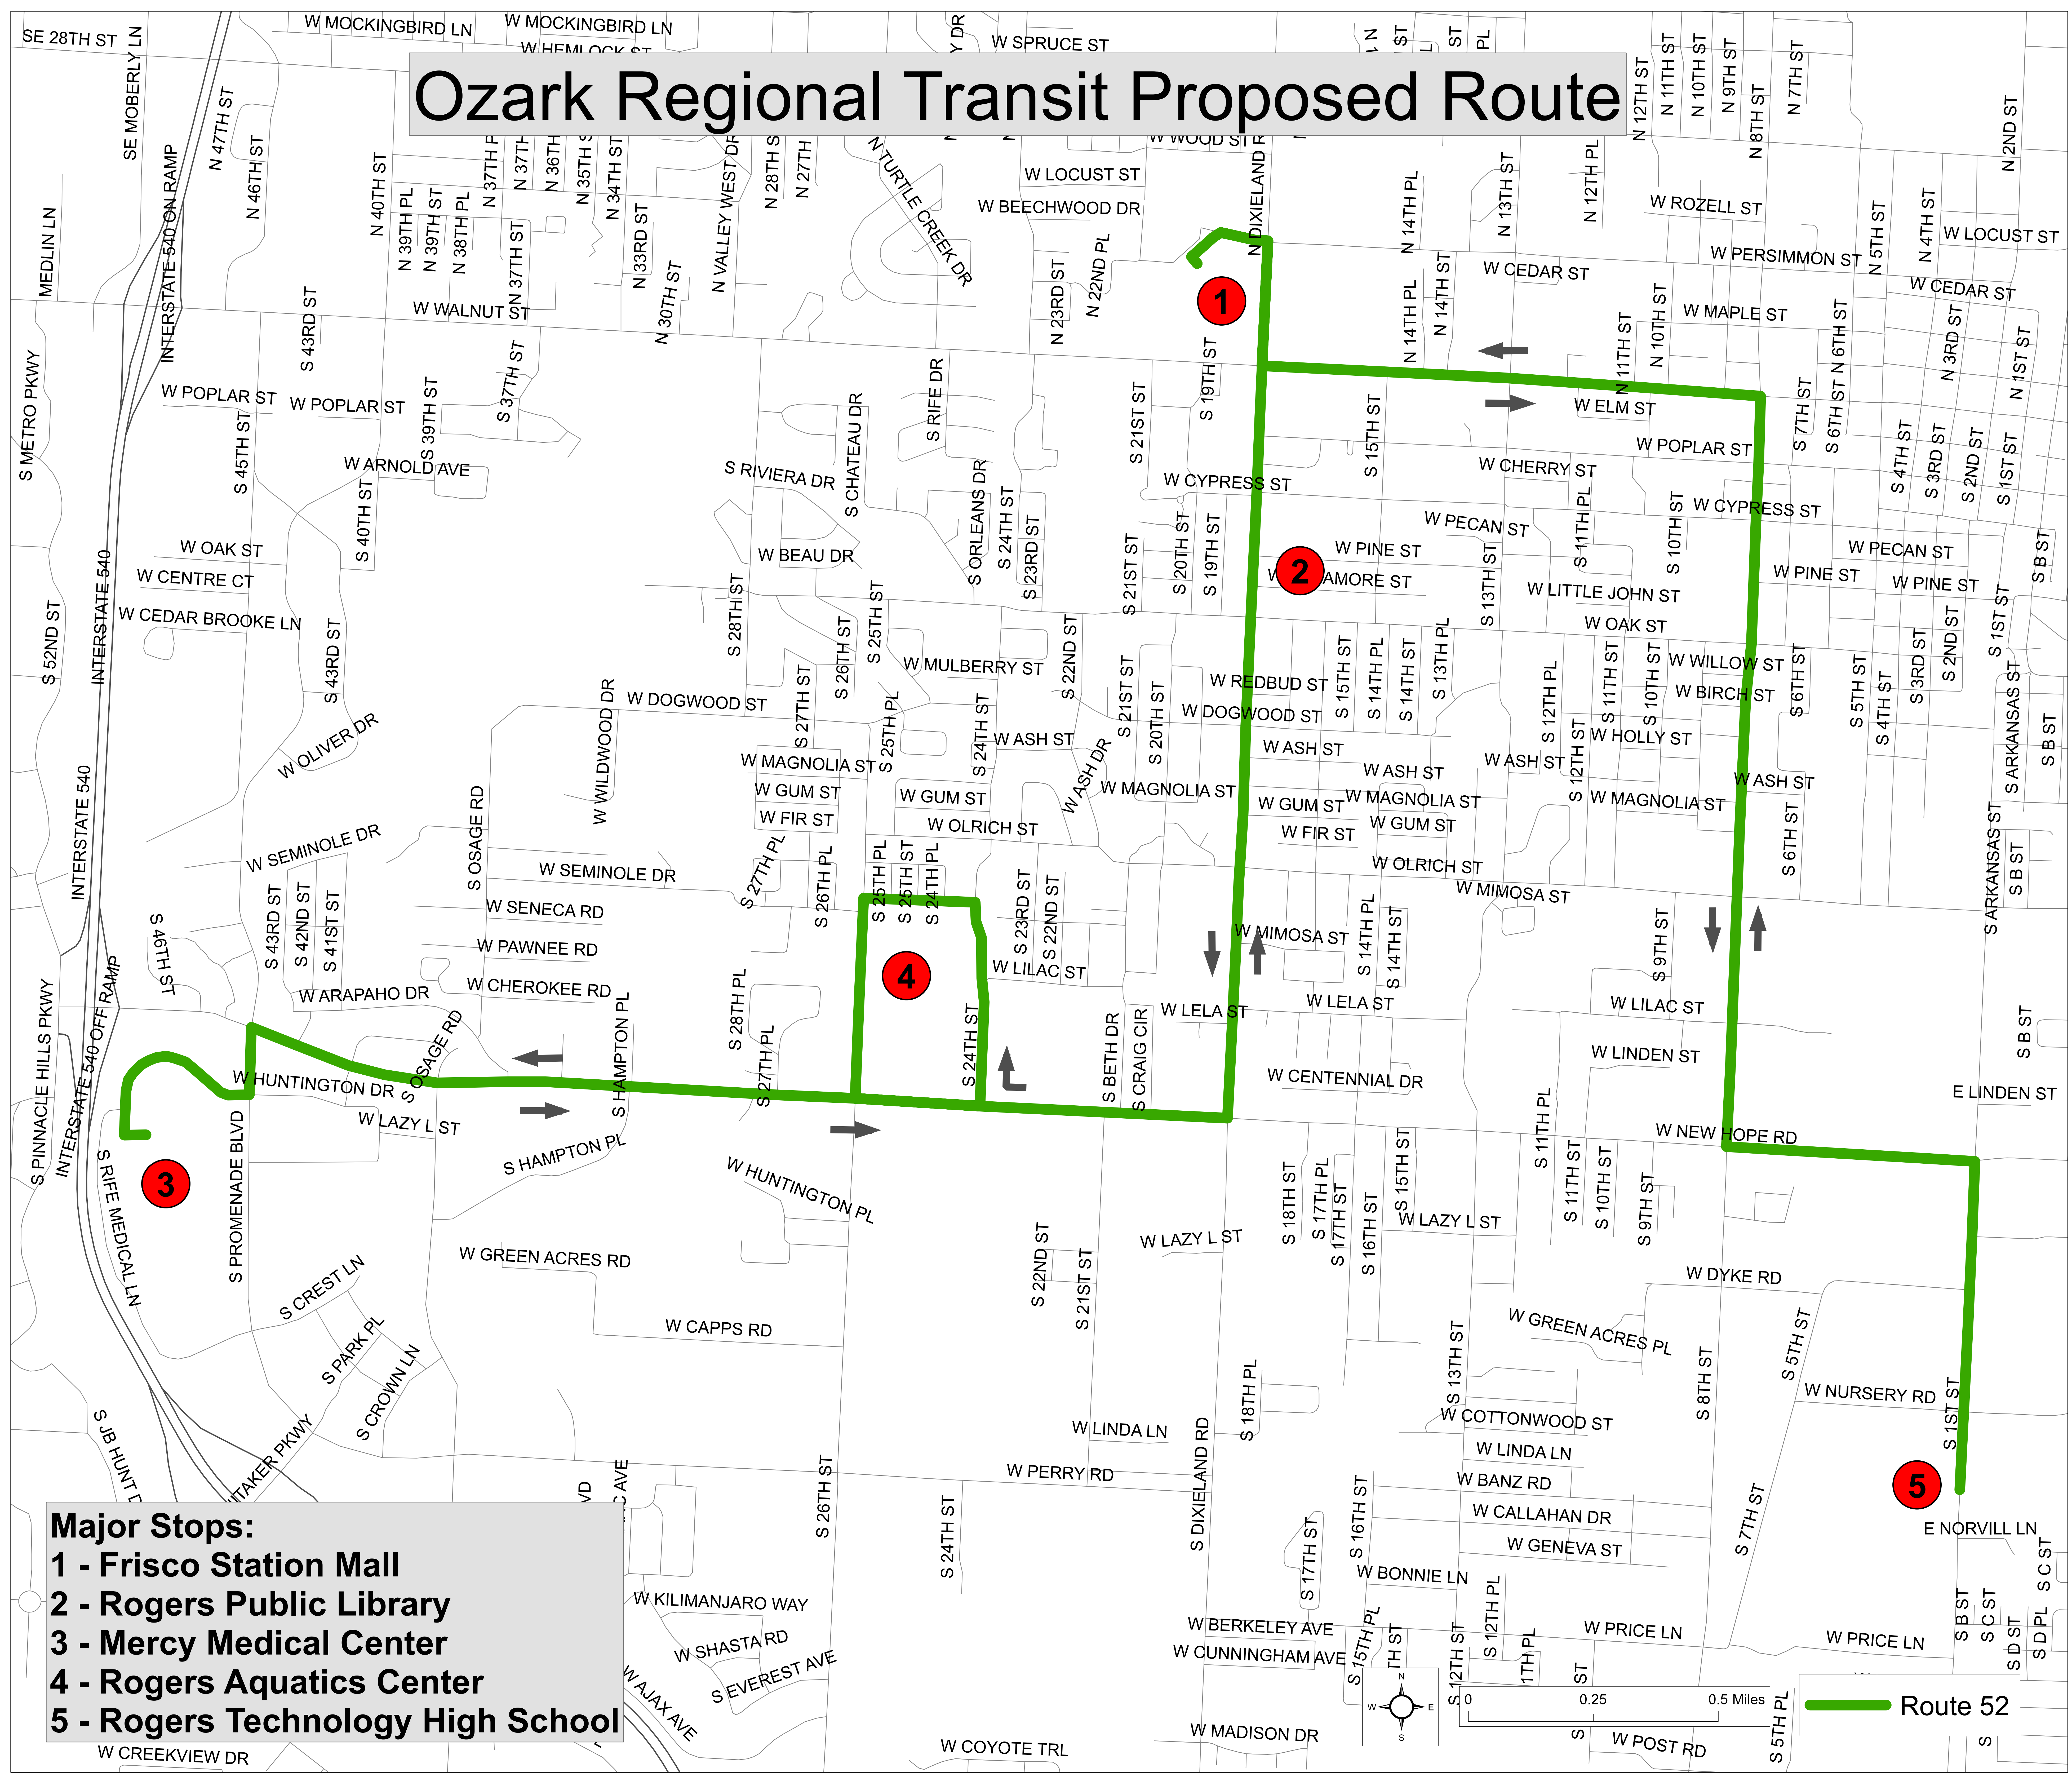

Route 51  
Route 52

# Ozark Regional Transit Proposed Routes

- Major Stops:**
- 1 - Northwest Arkansas Community College
  - 2 - Rogers Activity Center
  - 3 - Frisco Station Mall
  - 4 - WalMart Supercenter
  - 5 - Rogers Public Library
  - 6 - Mercy Medical Center
  - 7 - Rogers Aquatics Center
  - 8 - Rogers Technology High School

 Route 51  
 Route 52  
 Route 53  
 Route 54

# Ozark Regional Transit Proposed Route

- Major Stops:**
- 1 - Frisco Station Mall
  - 2 - Rogers Public Library
  - 3 - Mercy Medical Center
  - 4 - Rogers Aquatics Center
  - 5 - Rogers Technology High School