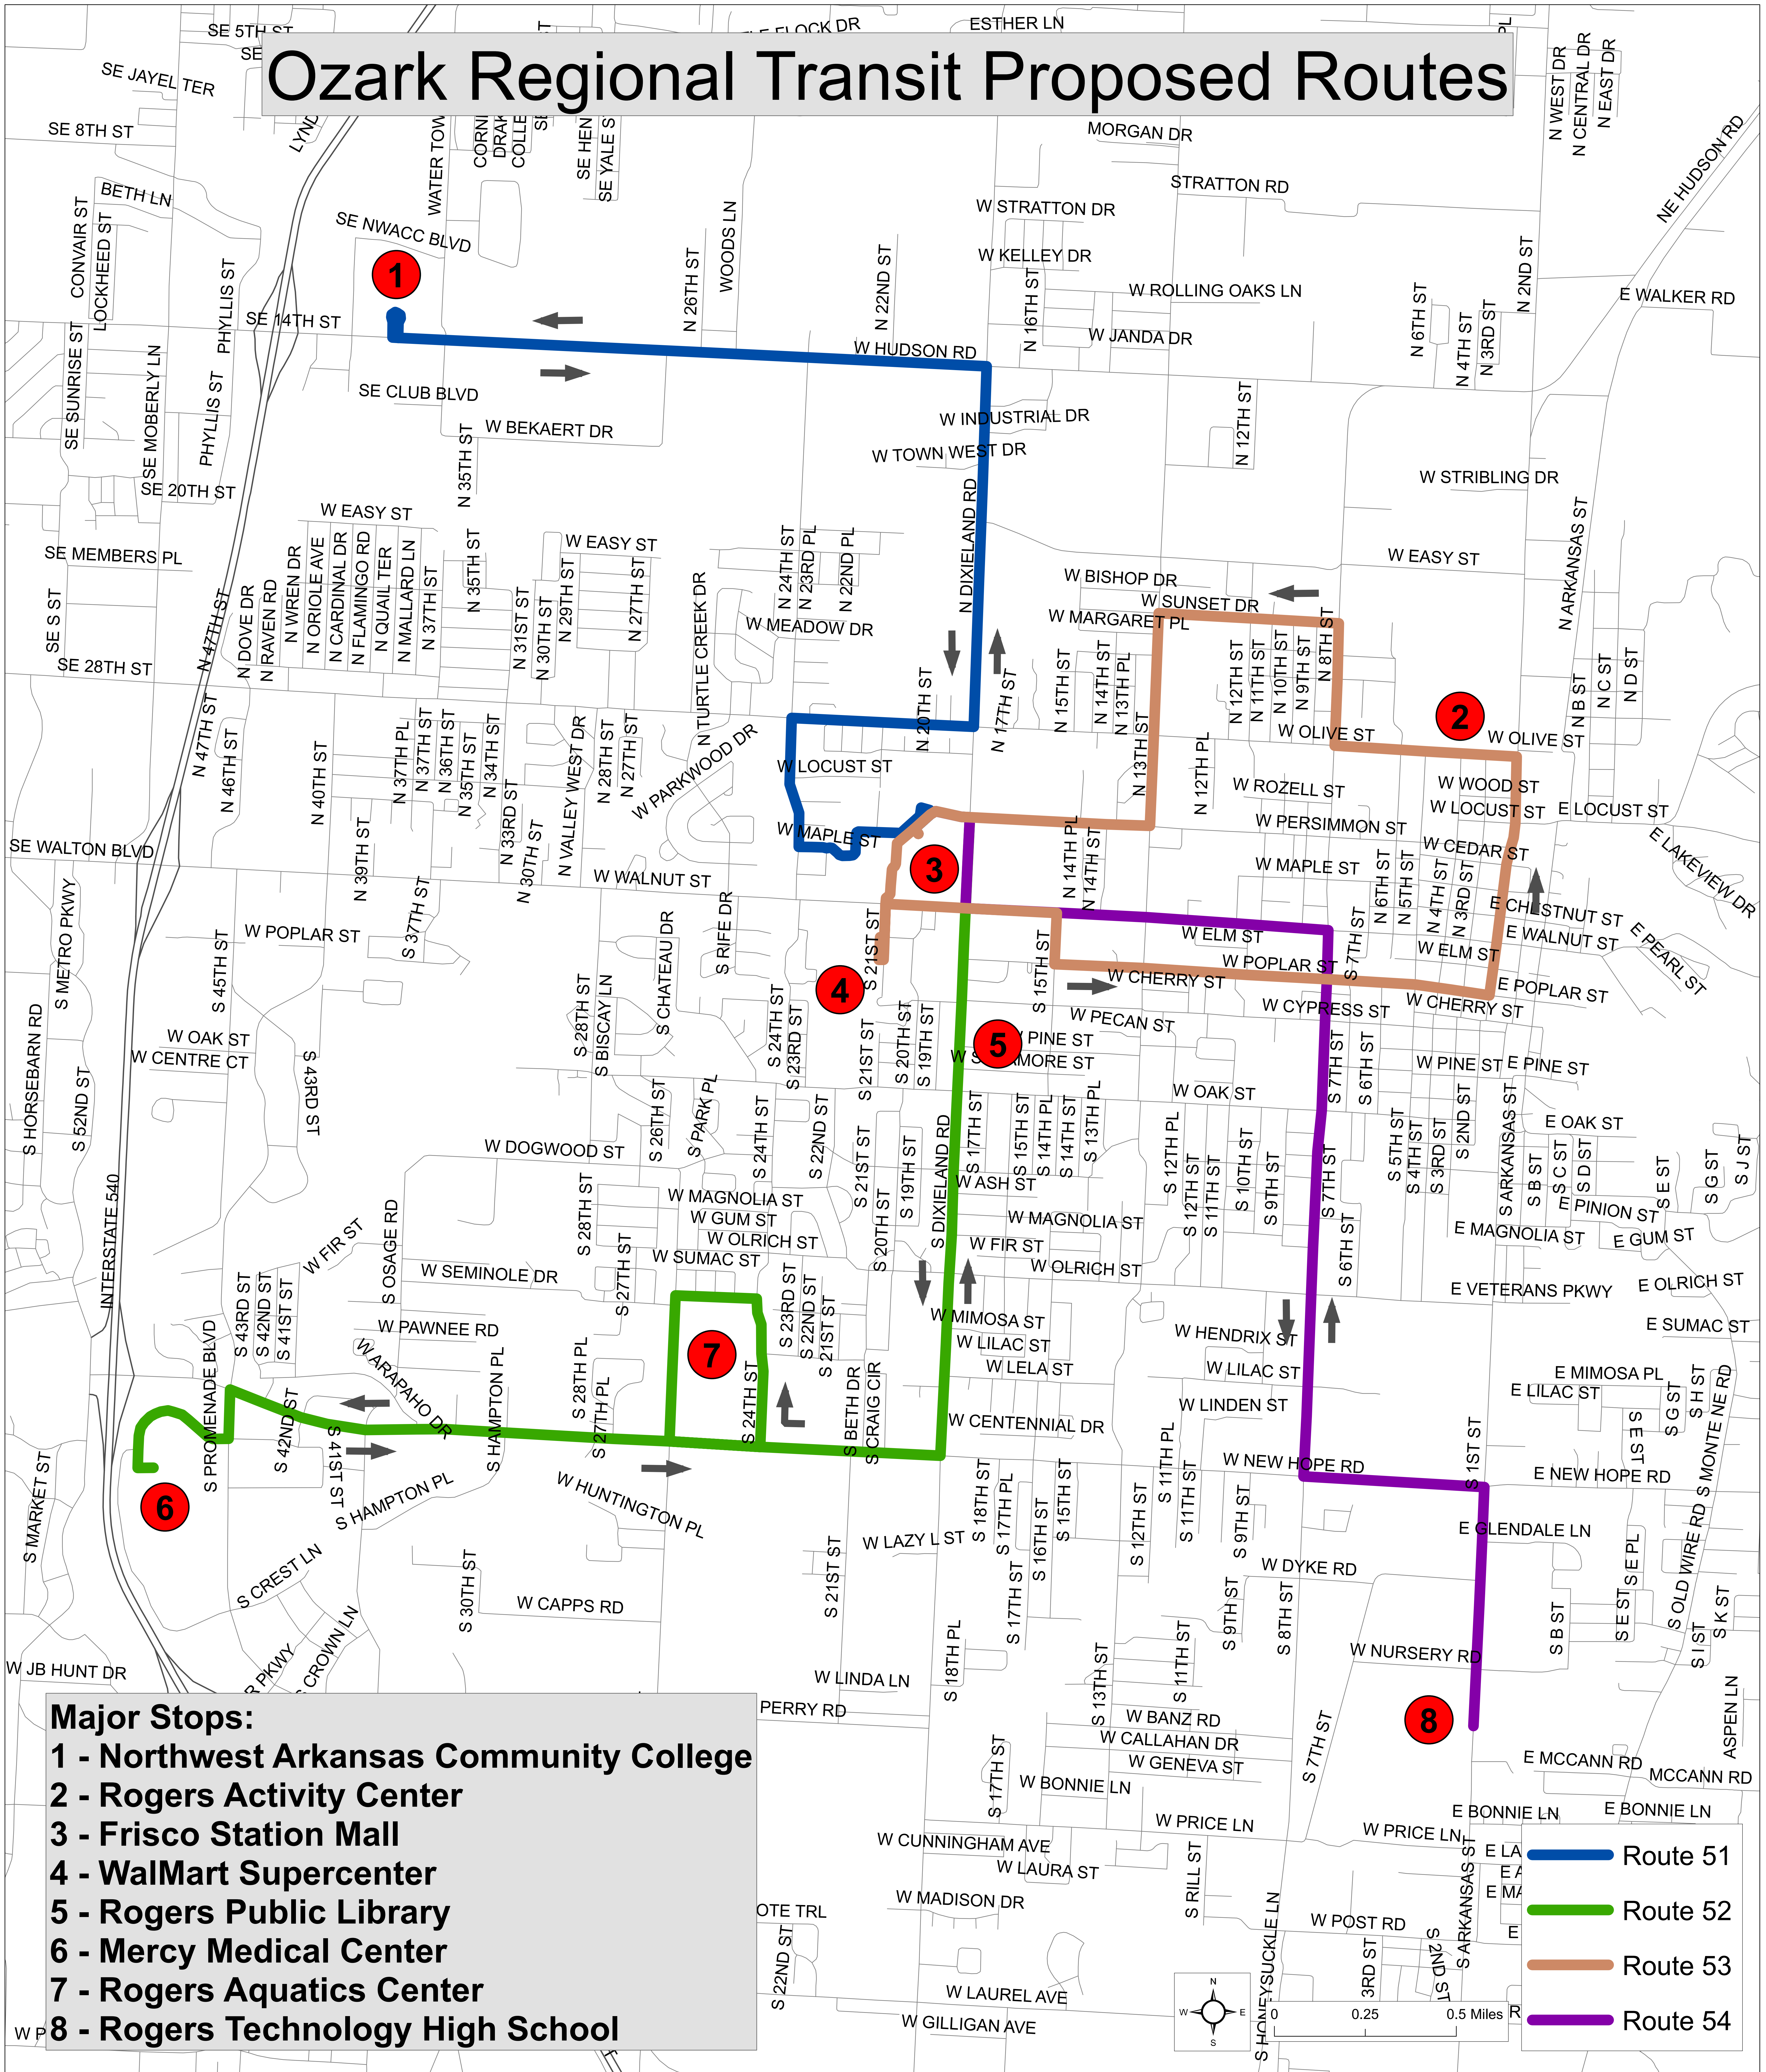

Ozark Regional Transit Proposed Routes

1. **Major Stops:**
1. 1 - Northwest Arkansas Community College
  2. 2 - Rogers Activity Center
  3. 3 - Frisco Station Mall
  4. 4 - WalMart Supercenter
  5. 5 - Rogers Public Library
  6. 6 - Mercy Medical Center
  7. 7 - Rogers Aquatics Center
  8. 8 - Rogers Technology High School

Route 51
Route 52
Route 53
Route 54