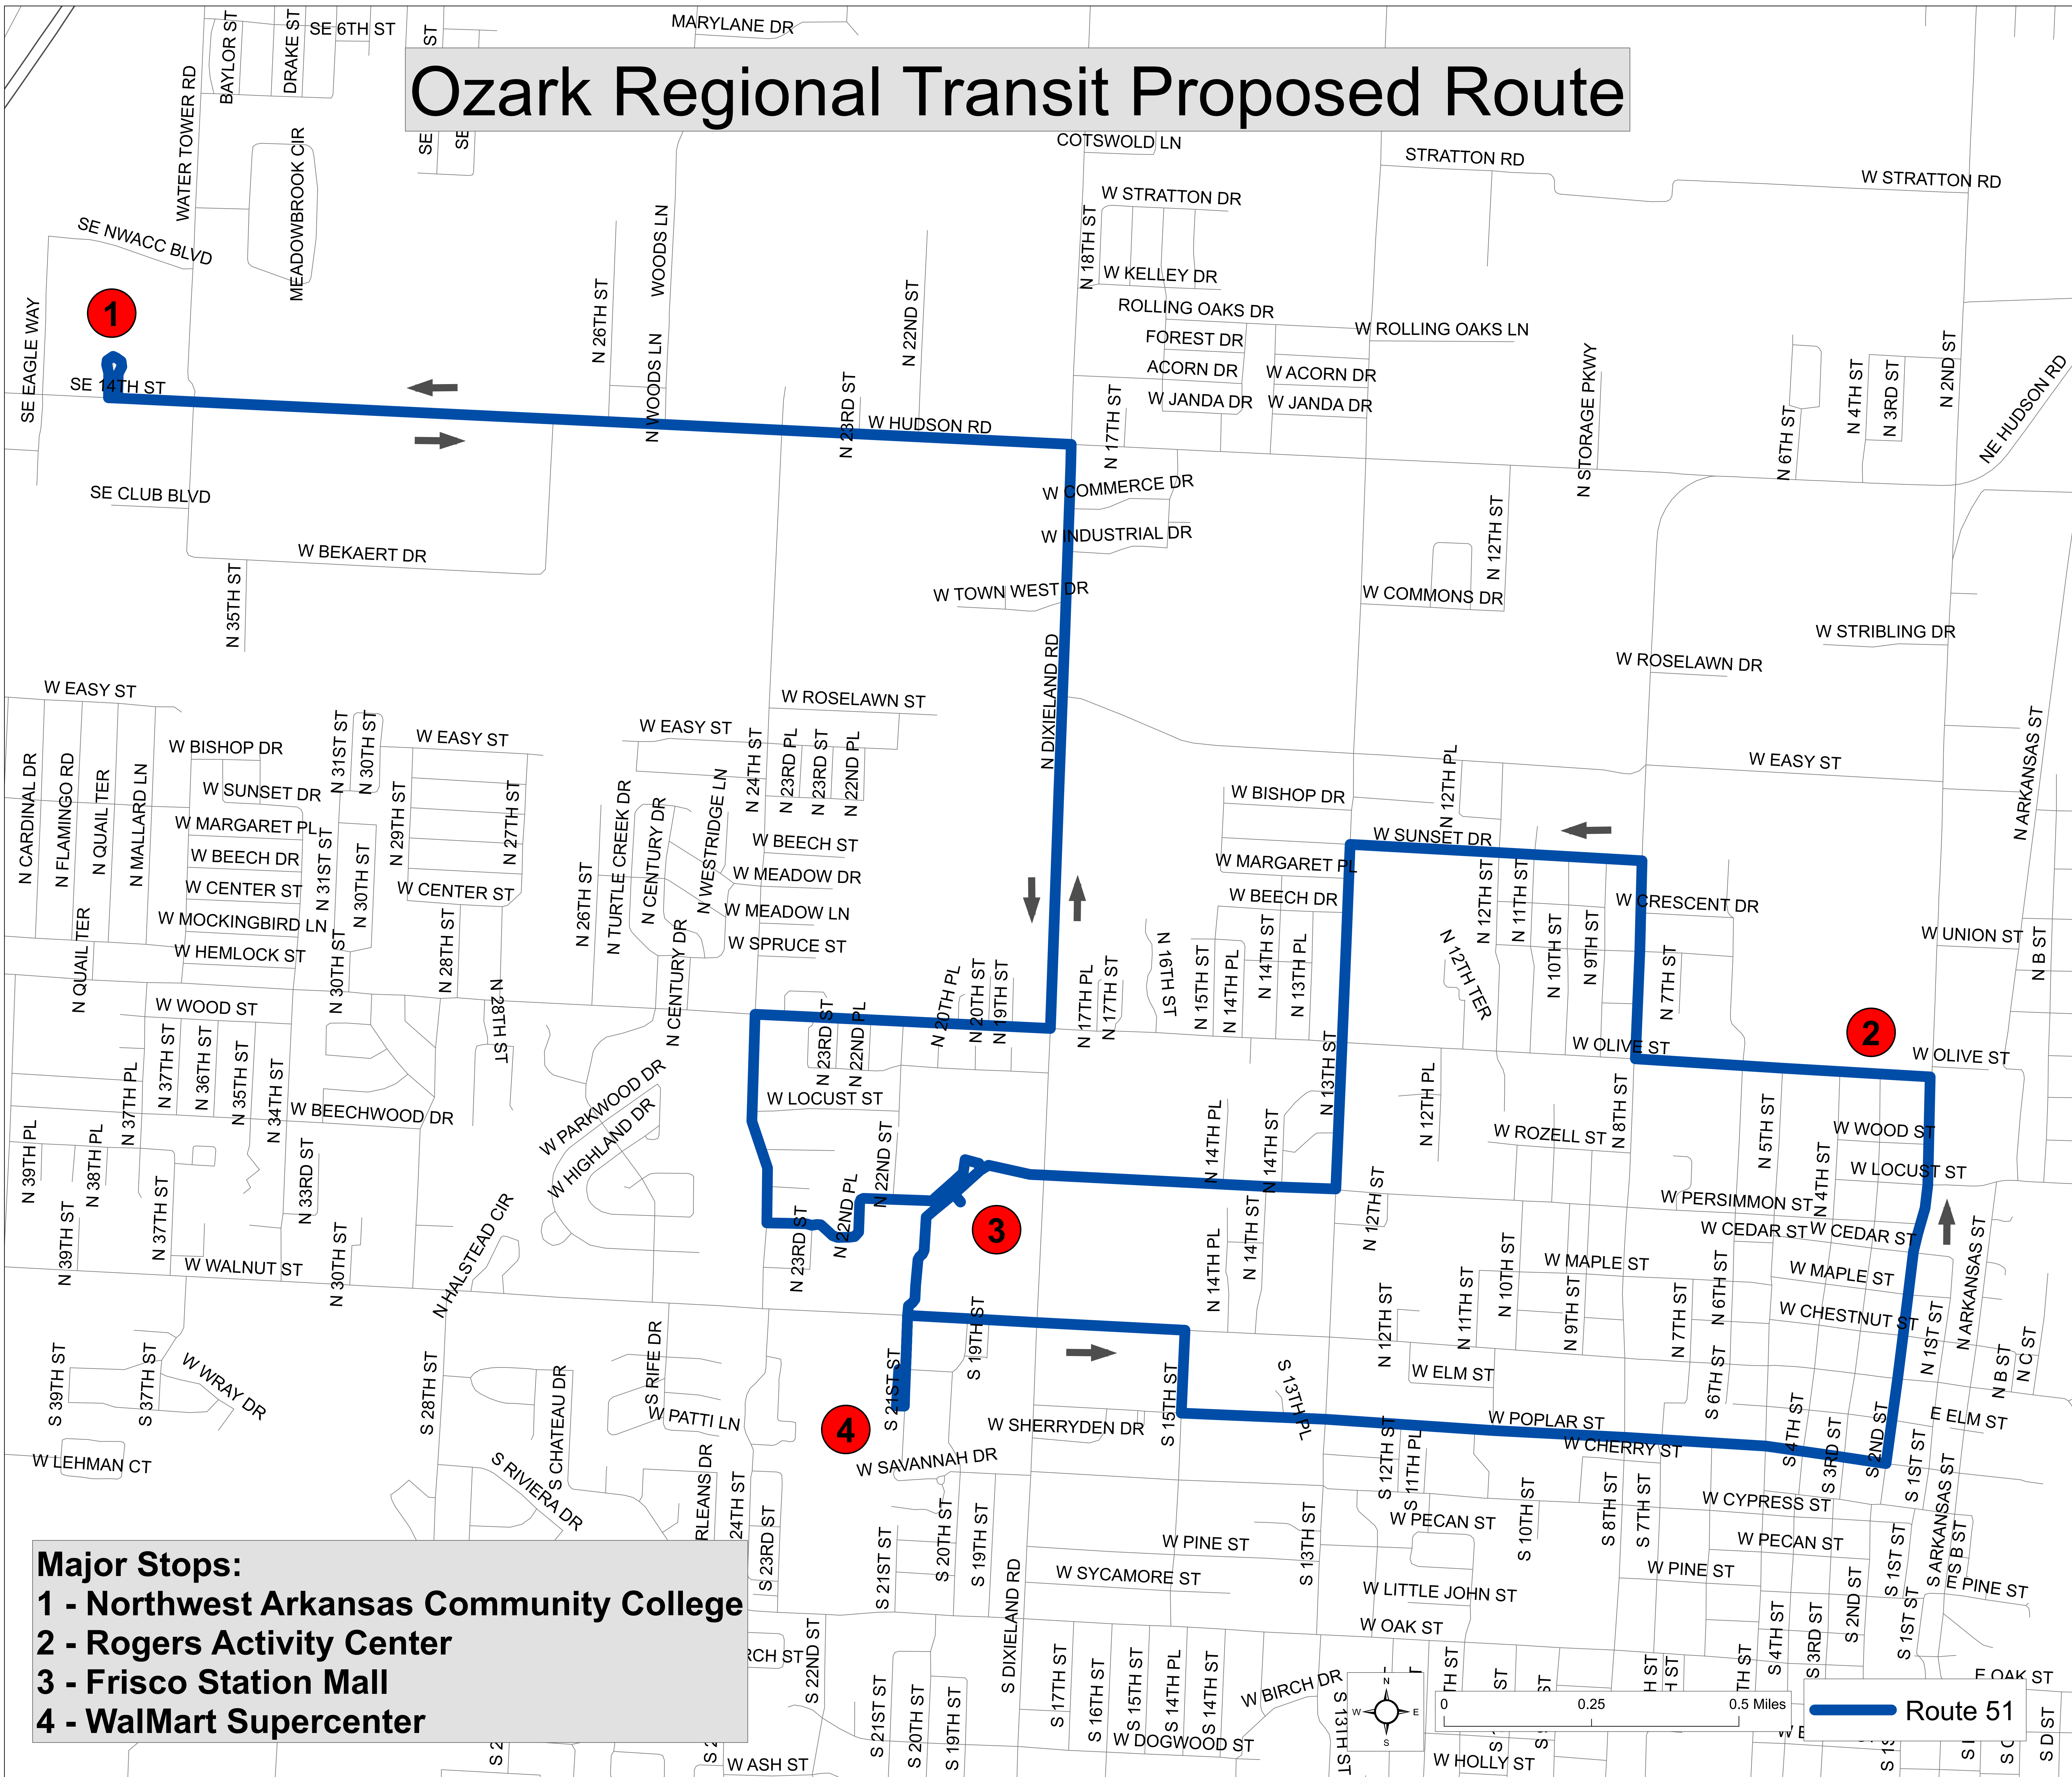

# Ozark Regional Transit Proposed Route

- Major Stops:**
- 1 - Northwest Arkansas Community College**
  - 2 - Rogers Activity Center**
  - 3 - Frisco Station Mall**
  - 4 - WalMart Supercenter**

Route 51

# Ozark Regional Transit Proposed Routes

- Major Stops:**
- 1 - Northwest Arkansas Community College
  - 2 - Rogers Activity Center
  - 3 - Frisco Station Mall
  - 4 - WalMart Supercenter
  - 5 - Rogers Public Library
  - 6 - Mercy Medical Center
  - 7 - Rogers Aquatics Center
  - 8 - Rogers Technology High School

Route 51  
Route 52

 Route 51  
 Route 52  
 Route 53  
 Route 54