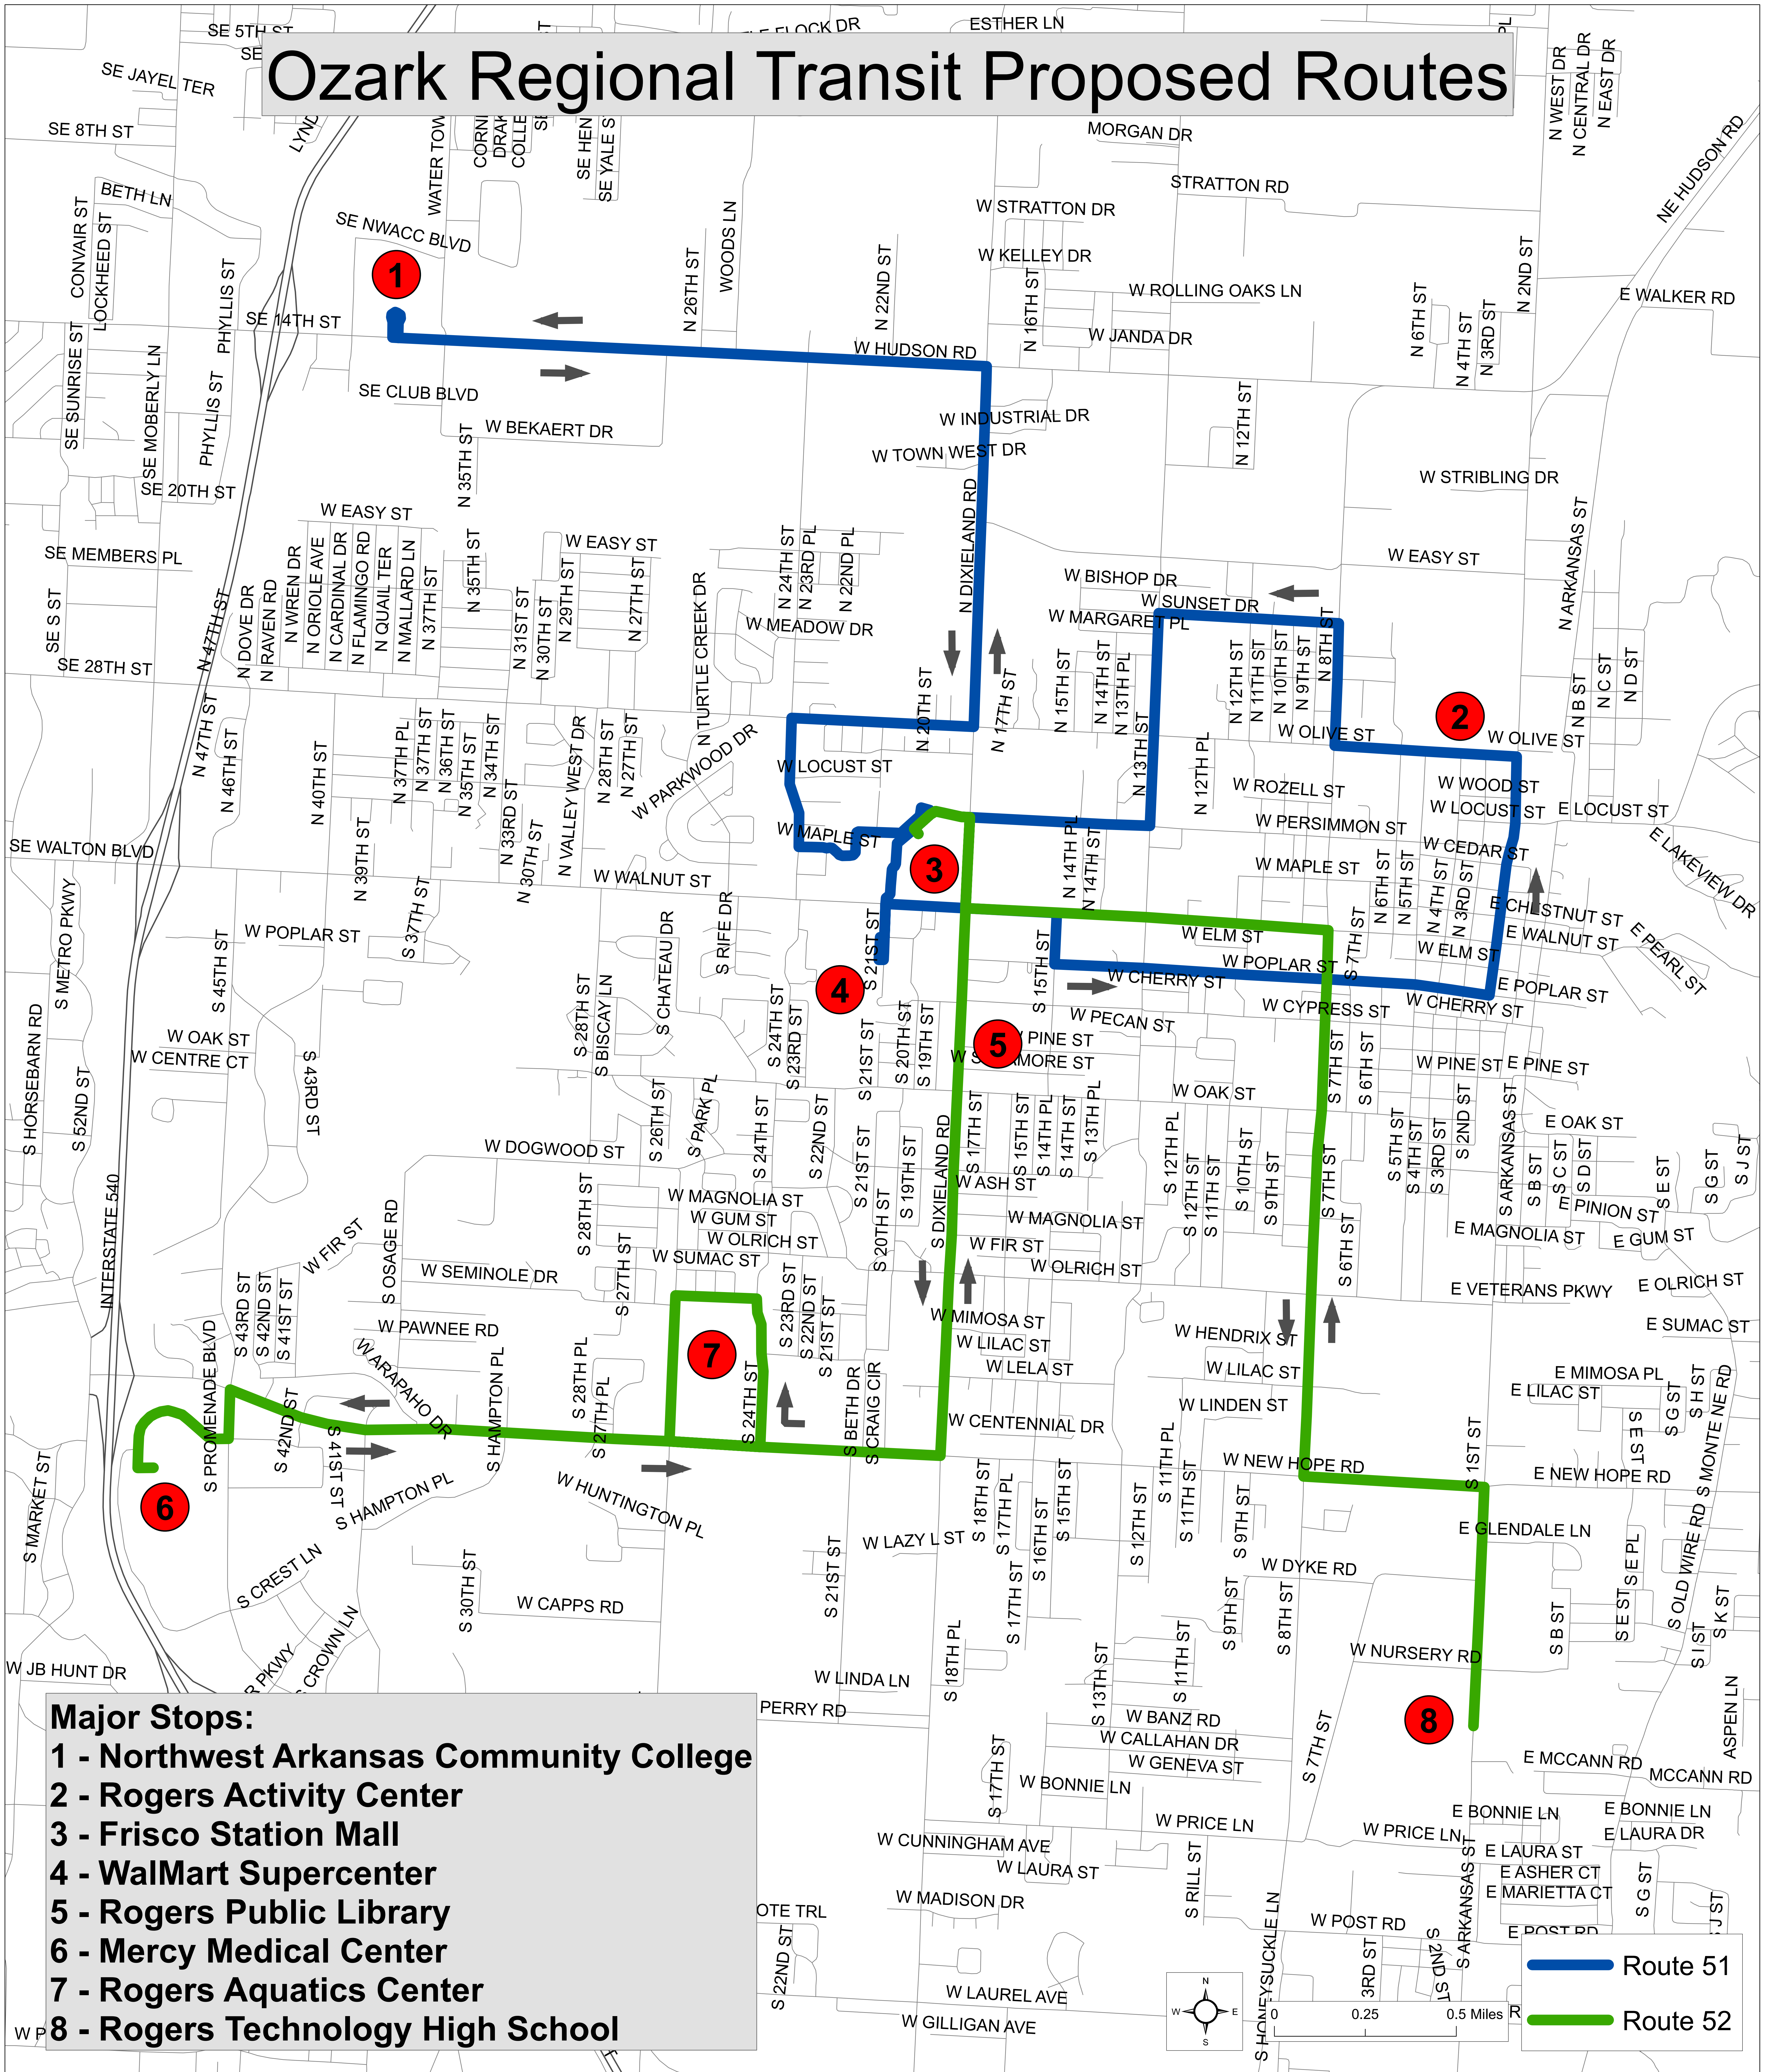

# Ozark Regional Transit Proposed Route

- Major Stops:**
- 1 - Northwest Arkansas Community College**
  - 2 - Rogers Activity Center**
  - 3 - Frisco Station Mall**
  - 4 - WalMart Supercenter**

Route 51

# Ozark Regional Transit Proposed Routes

- Major Stops:**
- 1 - Northwest Arkansas Community College
  - 2 - Rogers Activity Center
  - 3 - Frisco Station Mall
  - 4 - WalMart Supercenter
  - 5 - Rogers Public Library
  - 6 - Mercy Medical Center
  - 7 - Rogers Aquatics Center
  - 8 - Rogers Technology High School

Route 51  
Route 52

 Route 51  
 Route 52  
 Route 53  
 Route 54