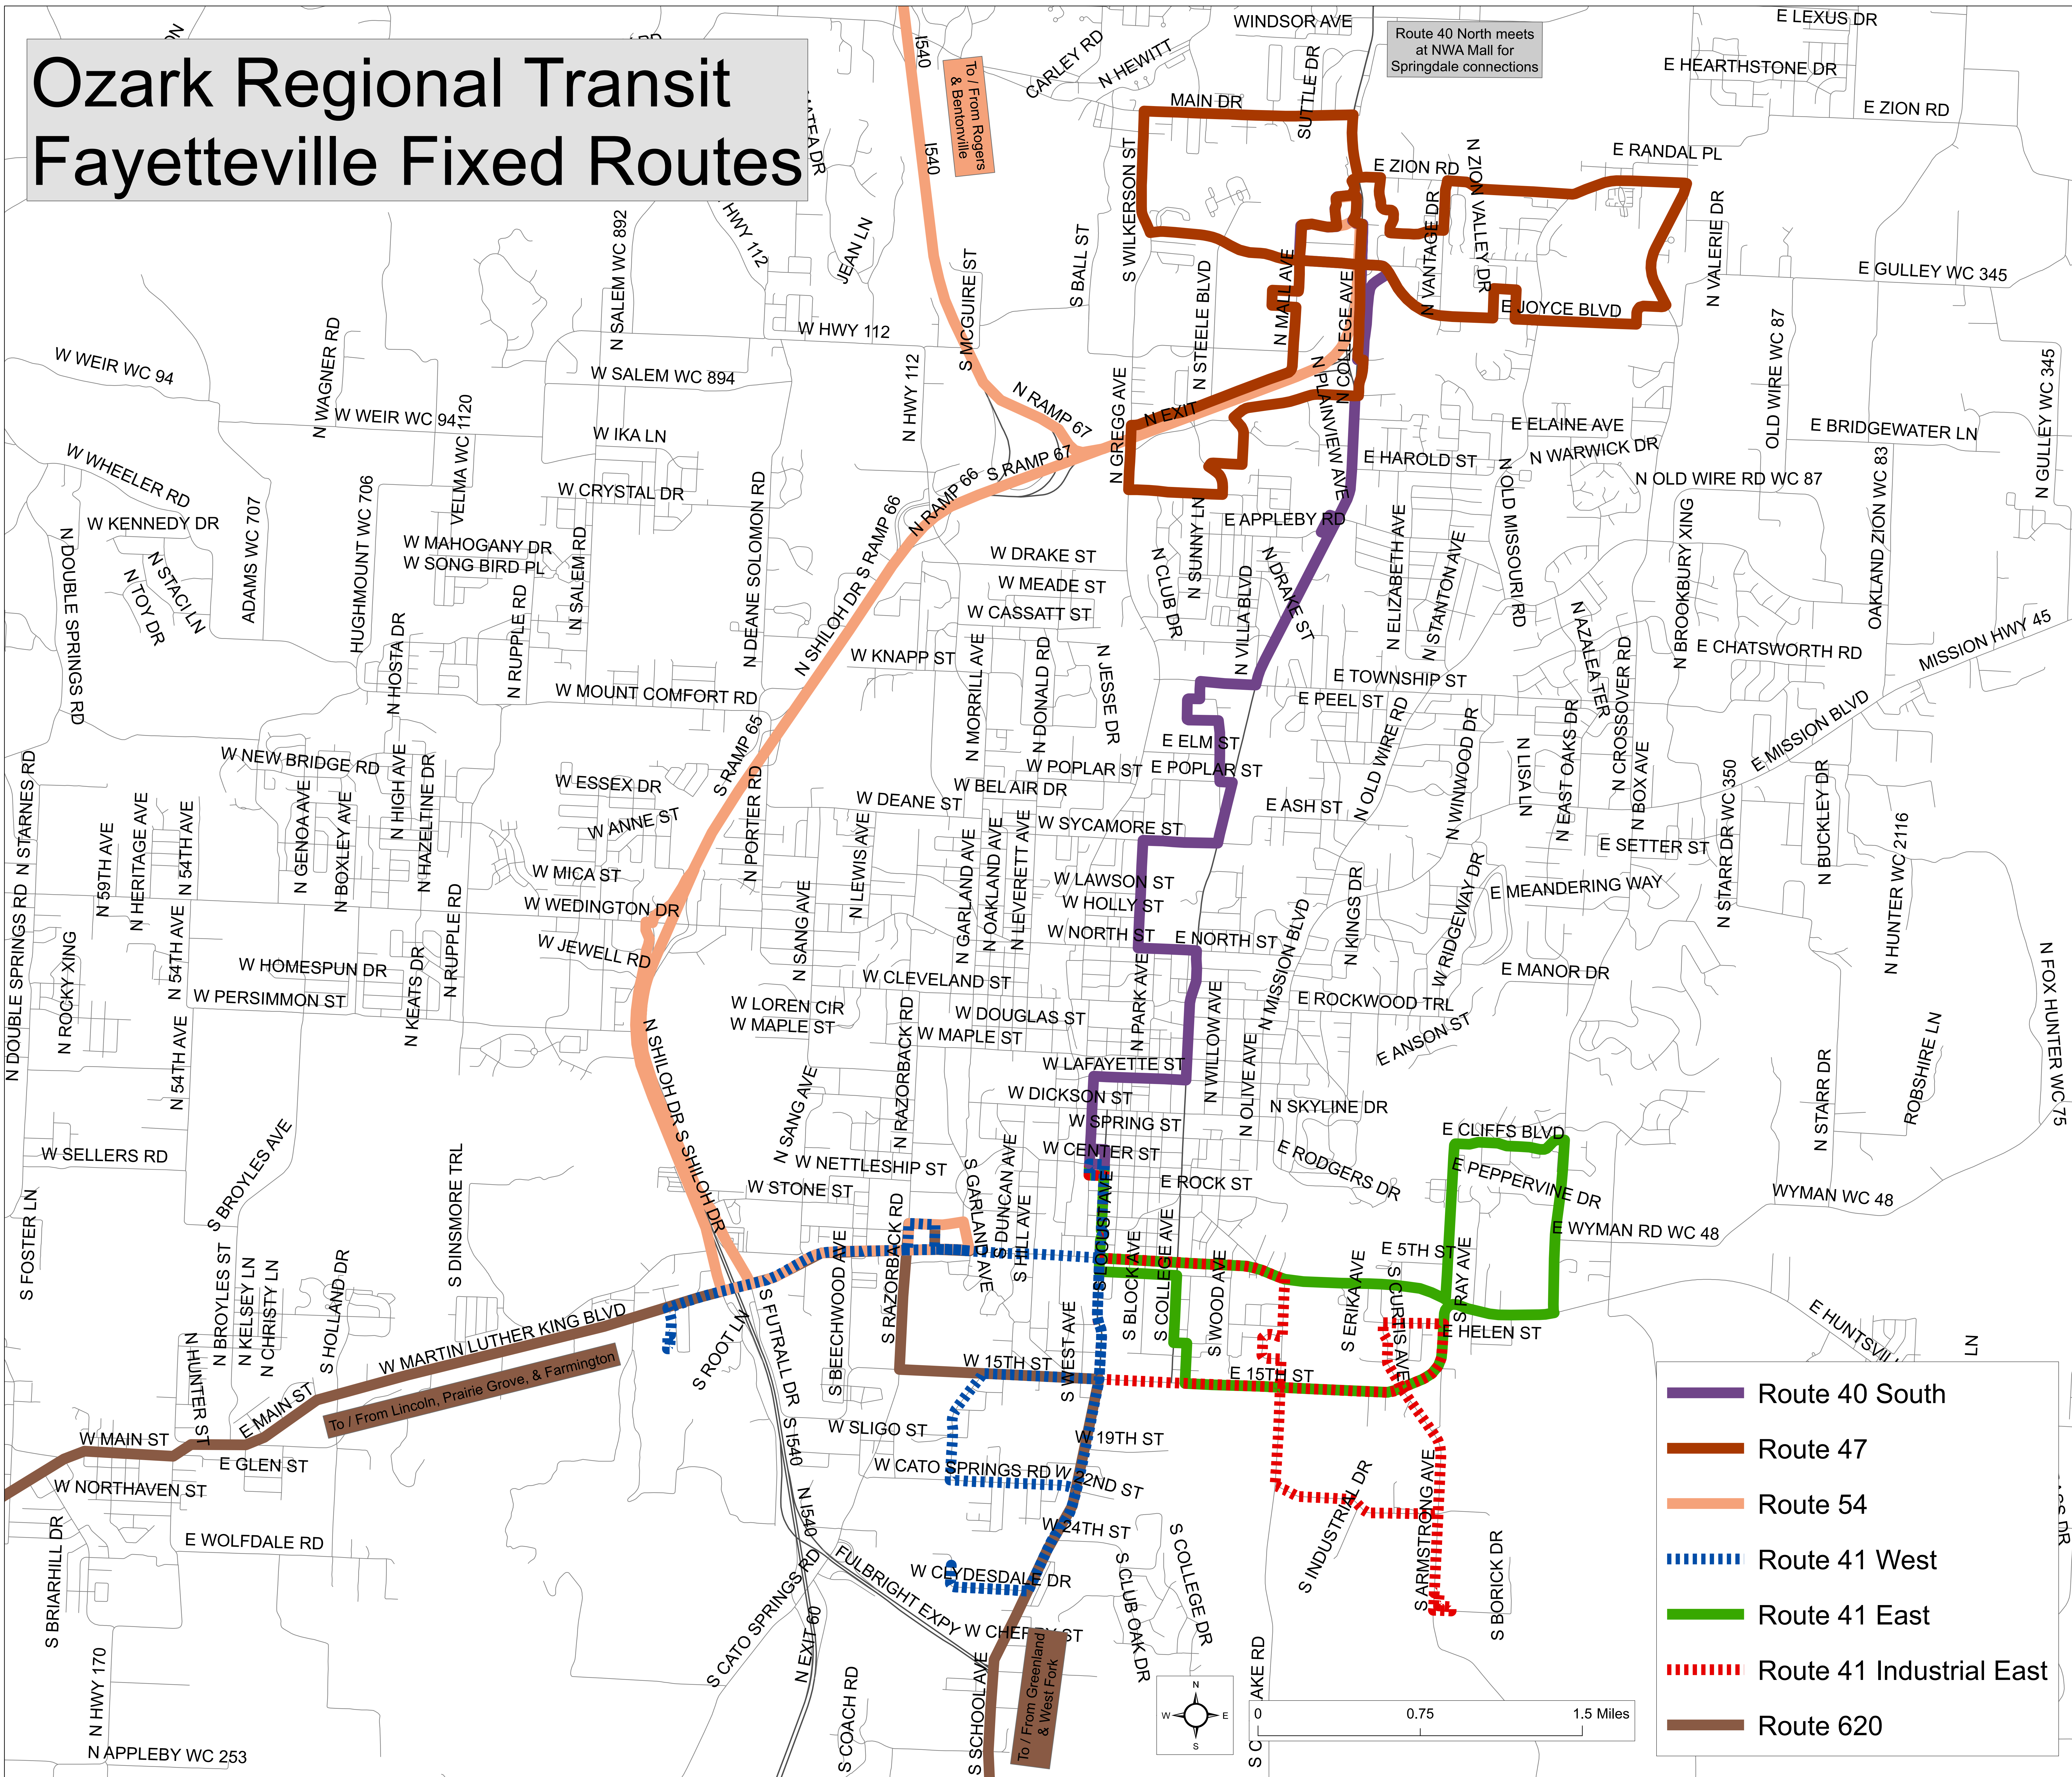

Ozark Regional Transit Fayetteville Fixed Routes

Route 40 North meets at NVA Mall for Springdale connections

To / From Rogers & Bentonville

To / From Lincoln, Prairie Grove, & Farmington

To / From Greenland & West Fork

Ozark Regional Transit Route 40 South

- Major Stops:**
- 1 - Northwest Arkansas Mall**
 - 2 - Fiesta Square**
 - 3 - Colt Square**
 - 4 - VA Hospital**
 - 5 - Hillcrest Towers**

Route 40 South

Ozark Regional Transit

Route 41 East

Route 41 Industrial East

- Major Stops:**
- 1 - Hillcrest Towers
 - 2 - Fayetteville Library
 - 3 - Cooperative Emergency Outreach
 - 4 - Cliff's Apartments
 - 5 - Nantucket Apartments
 - 6 - Fayetteville Industrial Park
 - 7 - Marvin's Food Store
 - 8 - Fayetteville Senior Center

- Route 41 East
- - - Route 41 Industrial East

Ozark Regional Transit Route 41 West

- Major Stops:**
- 1 - Hillcrest Towers
 - 2 - Fayetteville Library
 - 3 - Grove Apartments
 - 4 - CrownRidge Apartments
 - 5 - Washington County Operations
 - 6 - Grandview Apartments
 - 7 - Marvin's IGA
 - 8 - U of A Lot 56
 - 9 - Walmart Supercenter