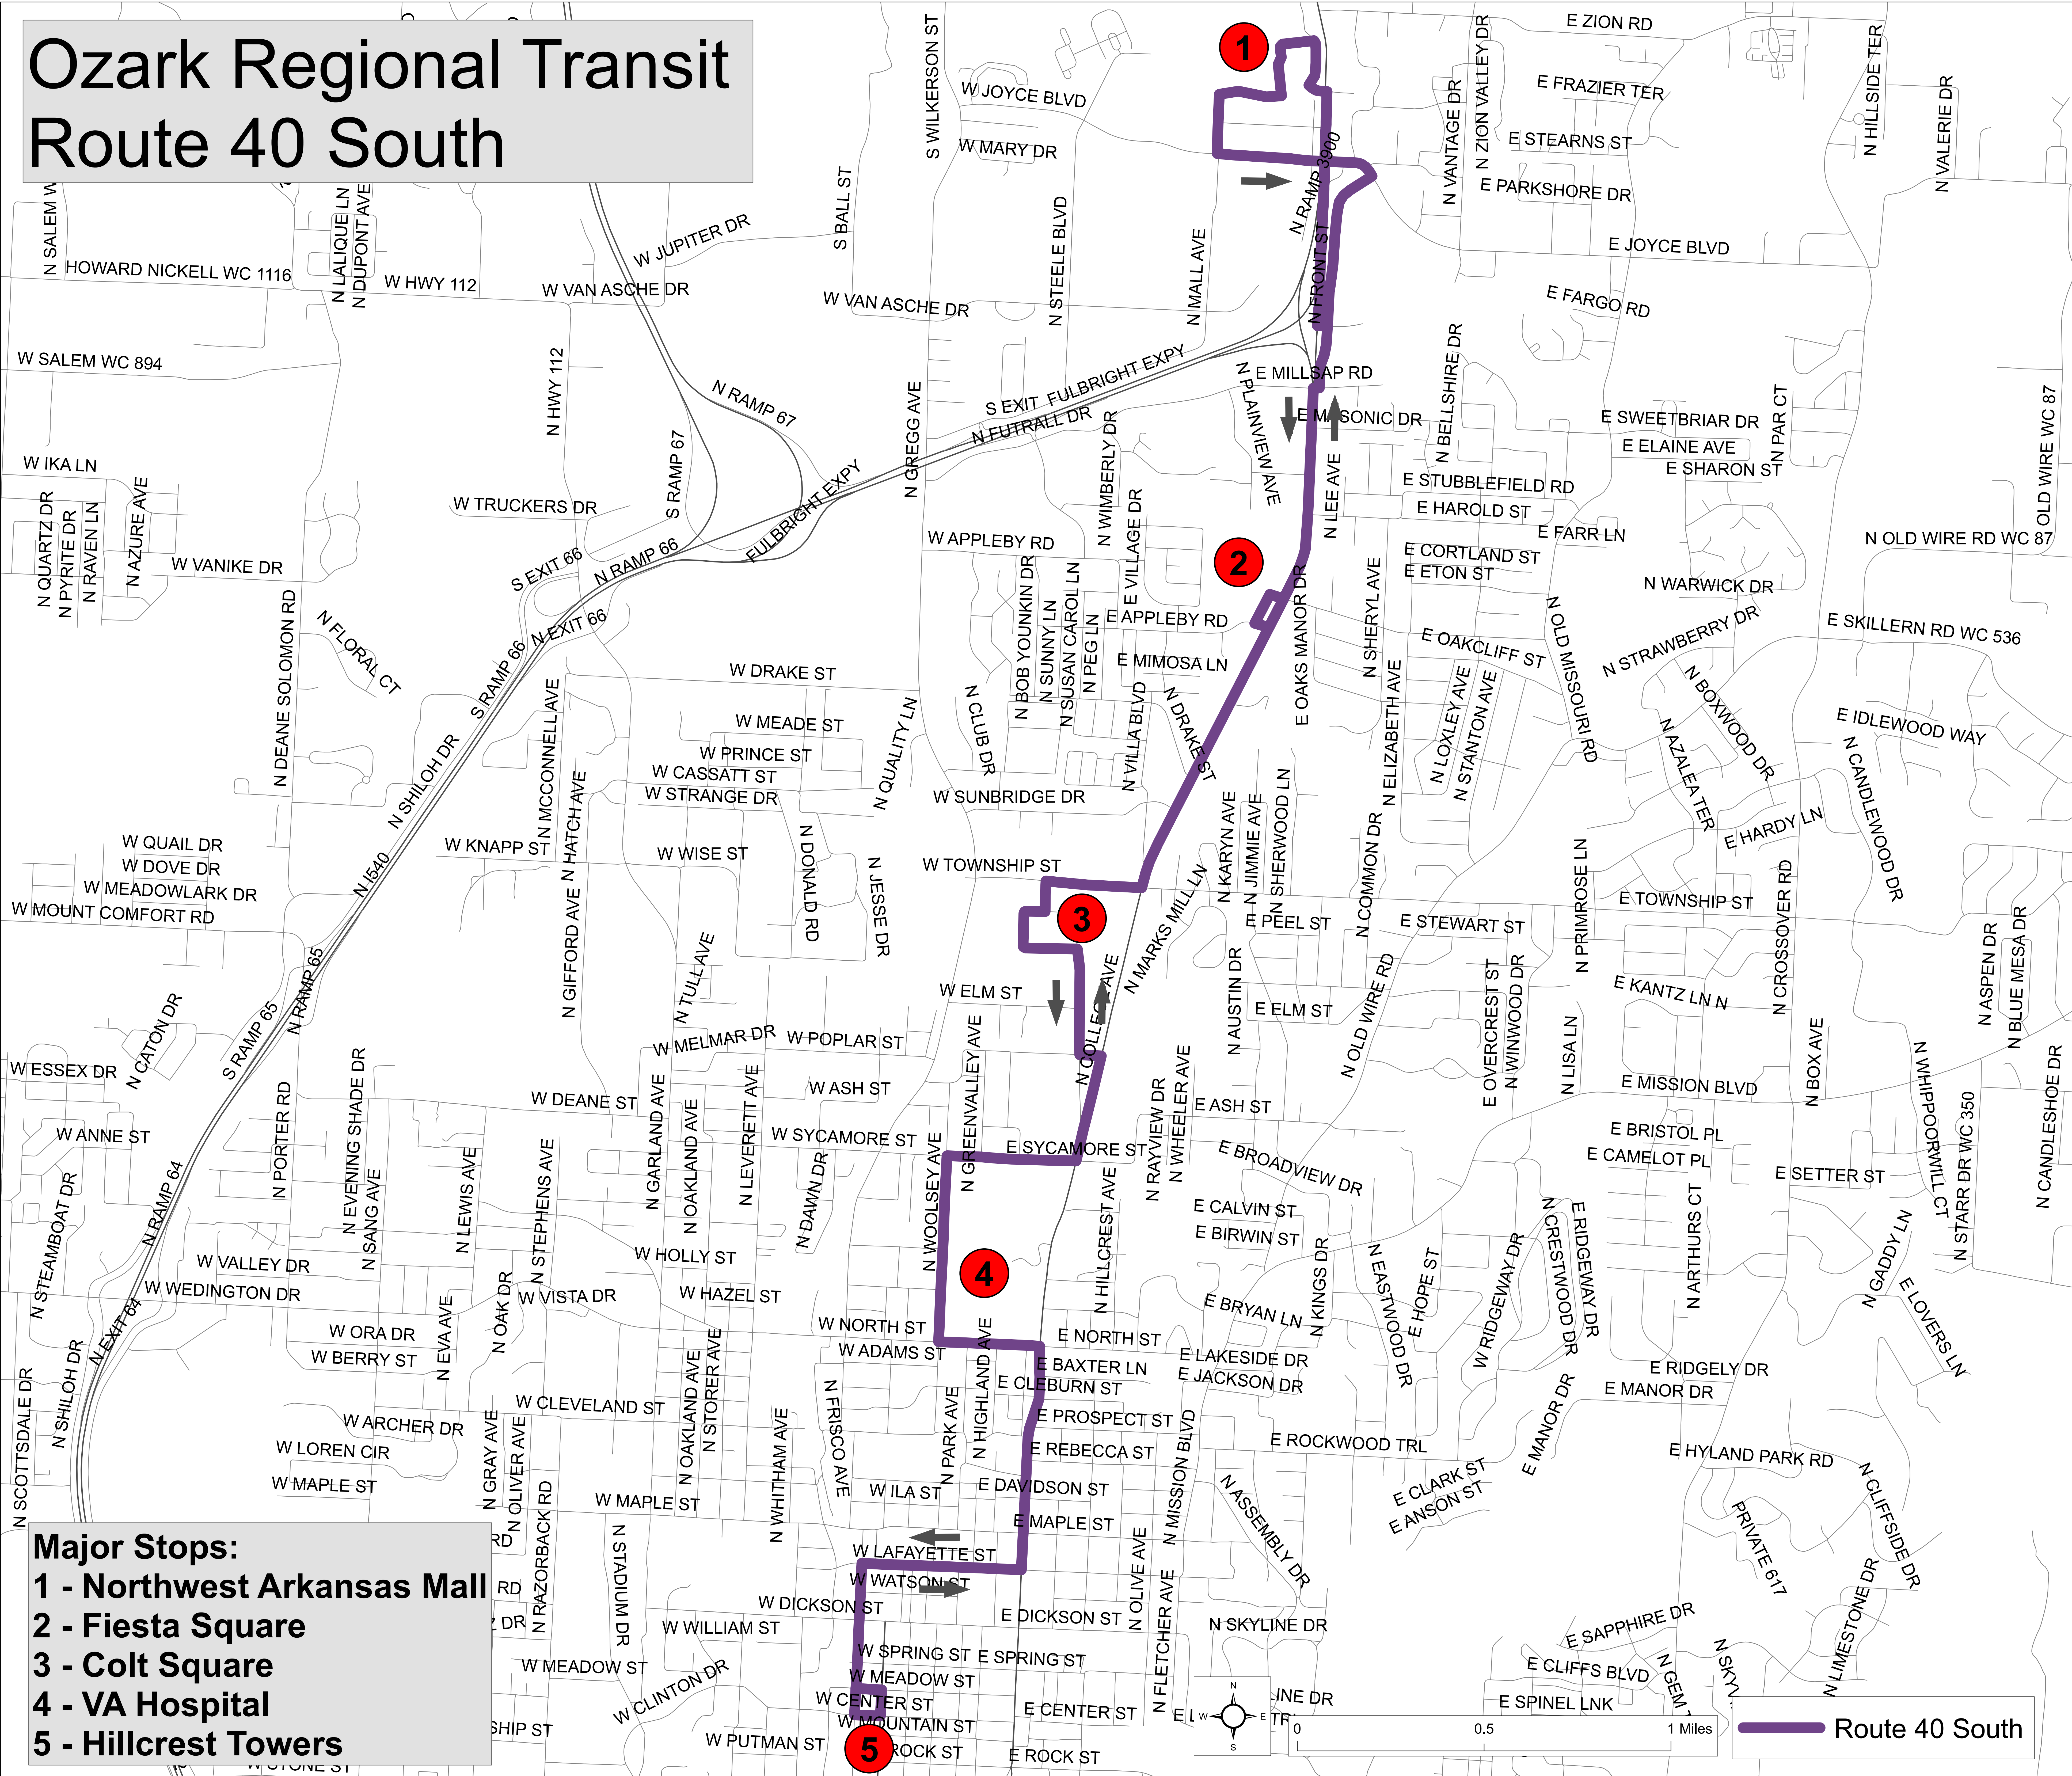

Ozark Regional Transit Fayetteville Fixed Routes

Route 40 North meets at NVA Mall for Springdale connections

To / From Rogers & Bentonville

To / From Lincoln, Prairie Grove, & Farmington

To / From Greenland & West Fork

Ozark Regional Transit Route 40 South

- Major Stops:**
- 1 - Northwest Arkansas Mall**
 - 2 - Fiesta Square**
 - 3 - Colt Square**
 - 4 - VA Hospital**
 - 5 - Hillcrest Towers**

Route 40 South

Ozark Regional Transit

Route 41 East

Route 41 Industrial East

- Major Stops:**
- 1 - Hillcrest Towers
 - 2 - Fayetteville Library
 - 3 - Cooperative Emergency Outreach
 - 4 - Cliff's Apartments
 - 5 - Nantucket Apartments
 - 6 - Fayetteville Industrial Park
 - 7 - Marvin's Food Store
 - 8 - Fayetteville Senior Center

- Route 41 East
- - - Route 41 Industrial East

Ozark Regional Transit Route 41 West

- Major Stops:**
- 1 - Hillcrest Towers
 - 2 - Fayetteville Library
 - 3 - Grove Apartments
 - 4 - CrownRidge Apartments
 - 5 - Washington County Operations
 - 6 - Grandview Apartments
 - 7 - Marvin's IGA
 - 8 - U of A Lot 56
 - 9 - Walmart Supercenter