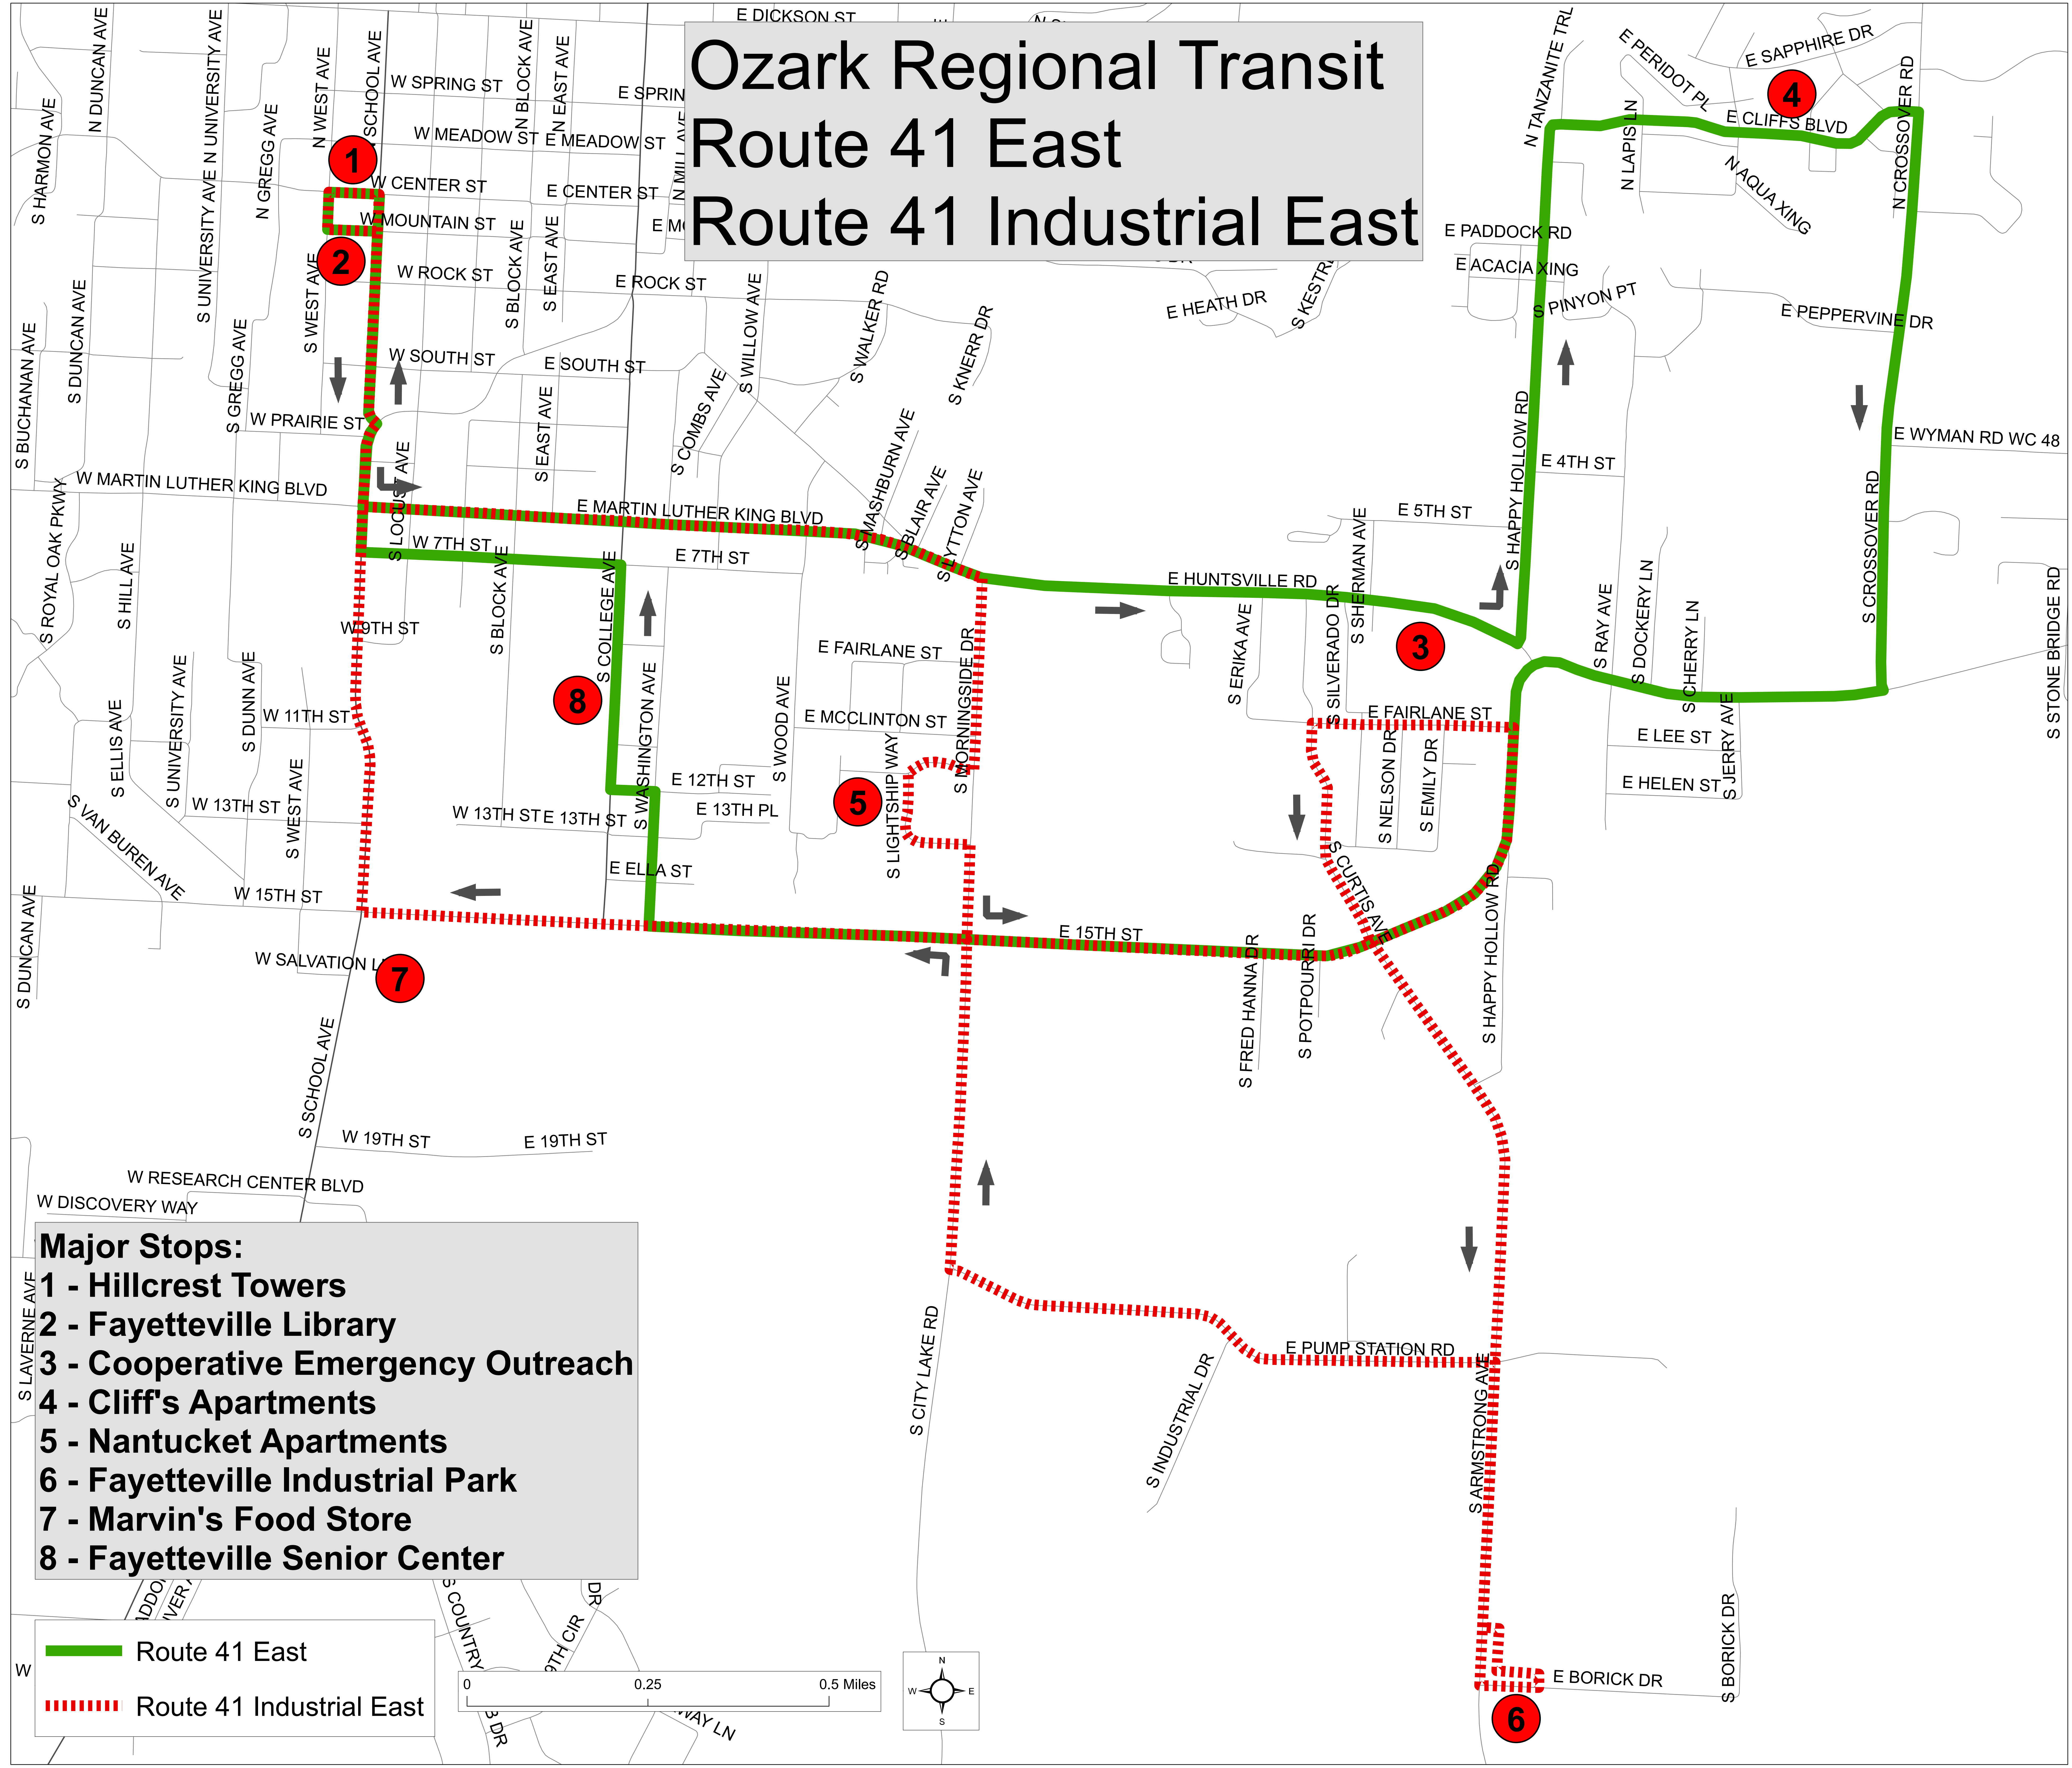

Ozark Regional Transit Fayetteville Fixed Routes

Route 40 North meets at NVA Mall for Springdale connections

To / From Rogers & Bentonville

To / From Lincoln, Prairie Grove, & Farmington

To / From Greenland & West Fork

Ozark Regional Transit Route 40 South

- Major Stops:**
- 1 - Northwest Arkansas Mall**
 - 2 - Fiesta Square**
 - 3 - Colt Square**
 - 4 - VA Hospital**
 - 5 - Hillcrest Towers**

Route 40 South

Ozark Regional Transit

Route 41 East

Route 41 Industrial East

- Major Stops:**
- 1 - Hillcrest Towers
 - 2 - Fayetteville Library
 - 3 - Cooperative Emergency Outreach
 - 4 - Cliff's Apartments
 - 5 - Nantucket Apartments
 - 6 - Fayetteville Industrial Park
 - 7 - Marvin's Food Store
 - 8 - Fayetteville Senior Center

- Route 41 East
- - - Route 41 Industrial East

Ozark Regional Transit Route 41 West

- Major Stops:**
- 1 - Hillcrest Towers
 - 2 - Fayetteville Library
 - 3 - Grove Apartments
 - 4 - CrownRidge Apartments
 - 5 - Washington County Operations
 - 6 - Grandview Apartments
 - 7 - Marvin's IGA
 - 8 - U of A Lot 56
 - 9 - Walmart Supercenter