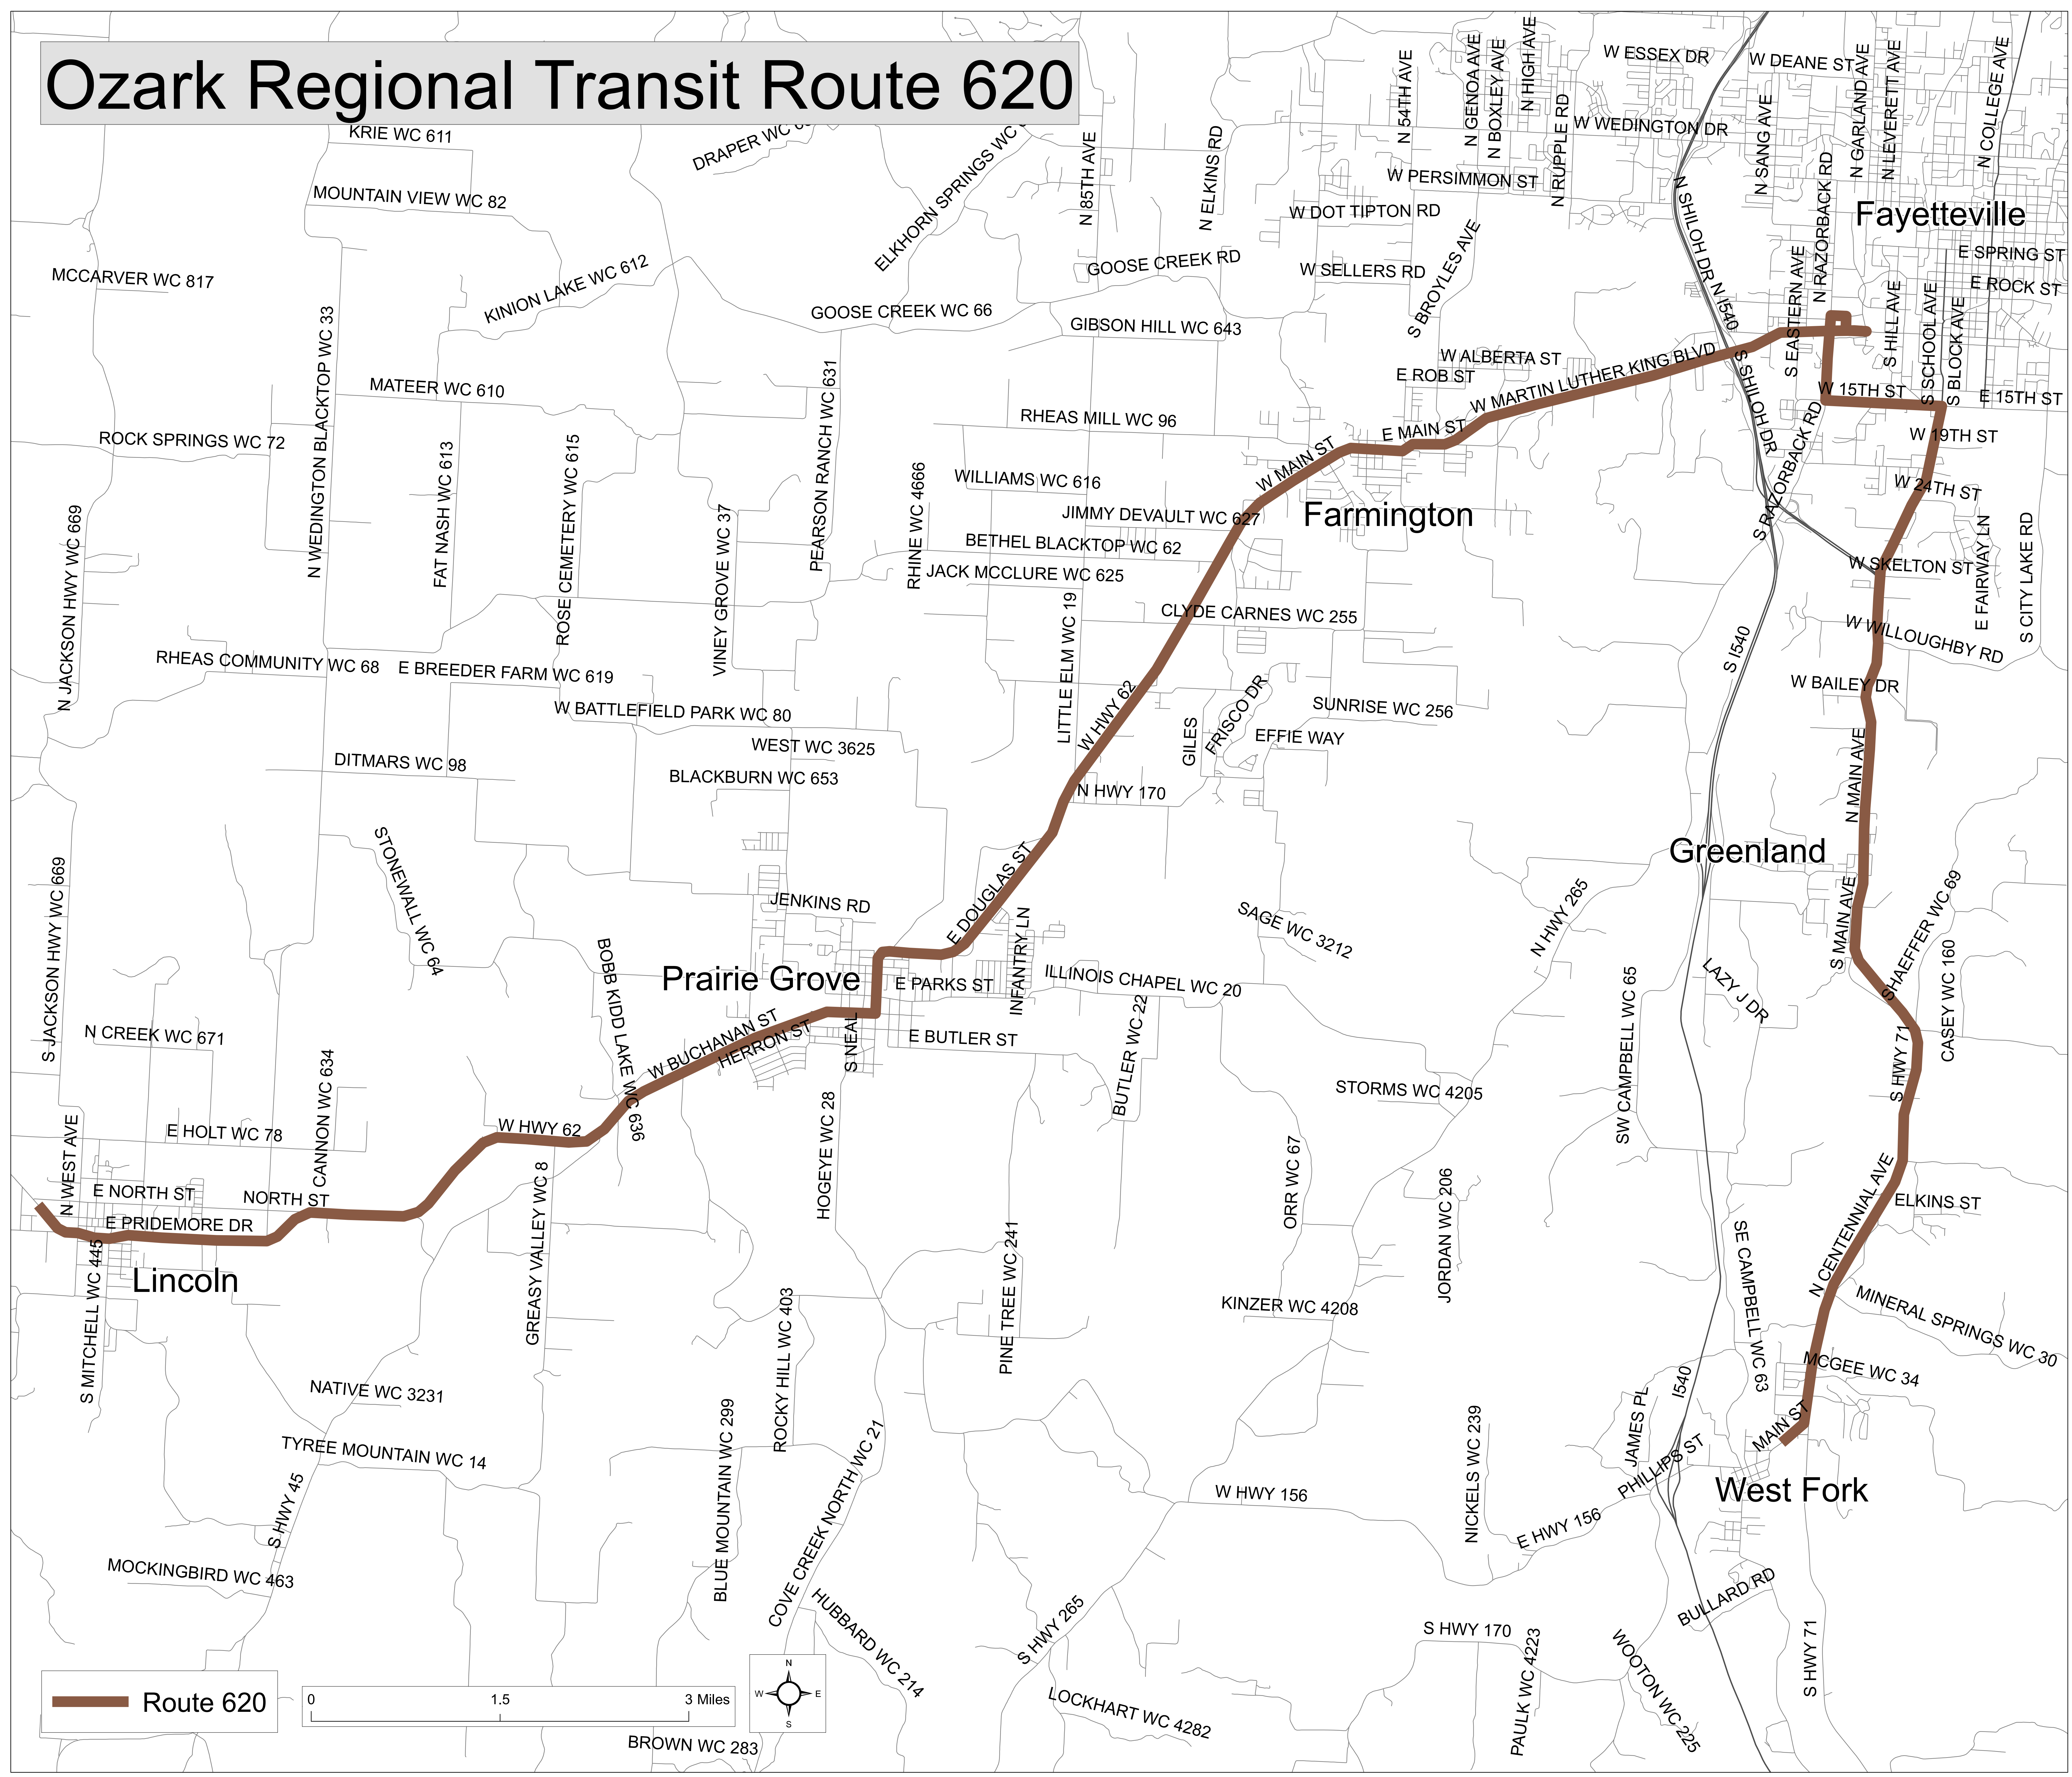

Ozark Regional Transit Route 620

Route 620