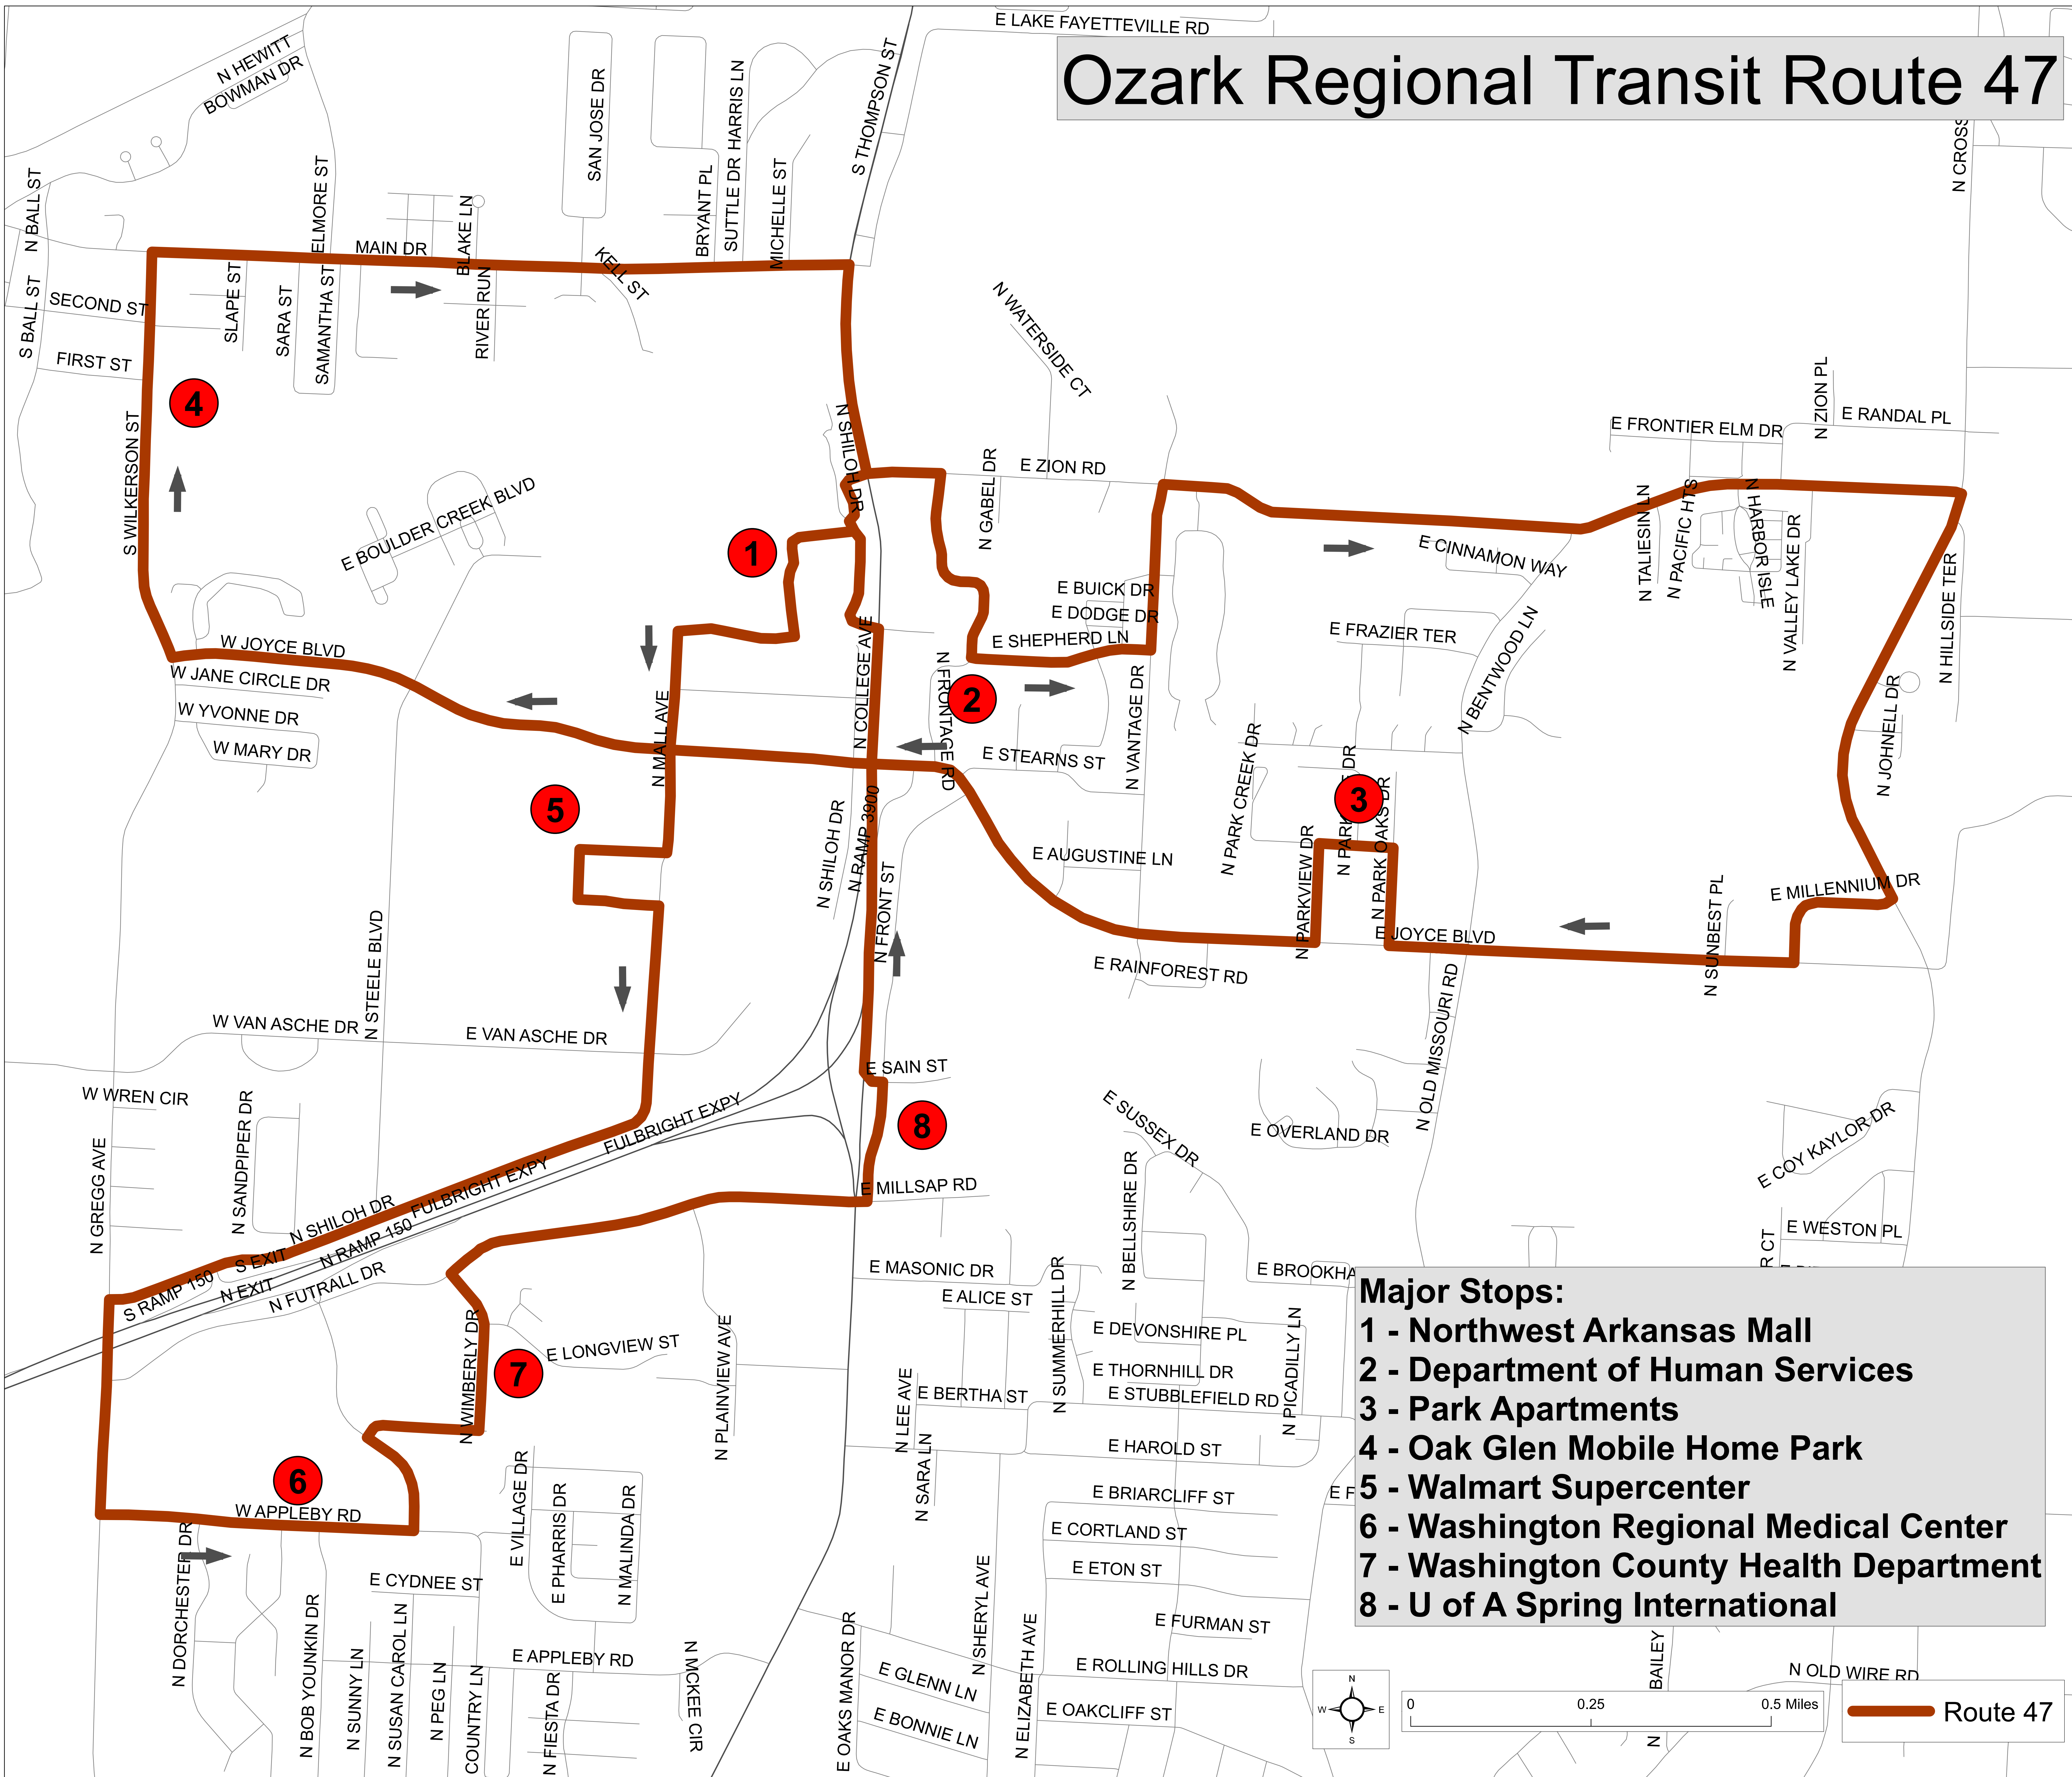

Ozark Regional Transit Route 40 South

- Major Stops:**
- 1 - Northwest Arkansas Mall**
 - 2 - Fiesta Square**
 - 3 - Colt Square**
 - 4 - VA Hospital**
 - 5 - Hillcrest Towers**

Route 40 South

Ozark Regional Transit

Route 41 East

Route 41 Industrial East

- Major Stops:**
- 1 - Hillcrest Towers
 - 2 - Fayetteville Library
 - 3 - Cooperative Emergency Outreach
 - 4 - Cliff's Apartments
 - 5 - Nantucket Apartments
 - 6 - Fayetteville Industrial Park
 - 7 - Marvin's Food Store
 - 8 - Fayetteville Senior Center

- Route 41 East
- - - Route 41 Industrial East

Ozark Regional Transit Route 41 West

- Major Stops:**
- 1 - Hillcrest Towers
 - 2 - Fayetteville Library
 - 3 - Grove Apartments
 - 4 - CrownRidge Apartments
 - 5 - Washington County Operations
 - 6 - Grandview Apartments
 - 7 - Marvin's IGA
 - 8 - U of A Lot 56
 - 9 - Walmart Supercenter

 Route 41 West

Ozark Regional Transit Route 47

- Major Stops:**
- 1 - Northwest Arkansas Mall**
 - 2 - Department of Human Services**
 - 3 - Park Apartments**
 - 4 - Oak Glen Mobile Home Park**
 - 5 - Walmart Supercenter**
 - 6 - Washington Regional Medical Center**
 - 7 - Washington County Health Department**
 - 8 - U of A Spring International**