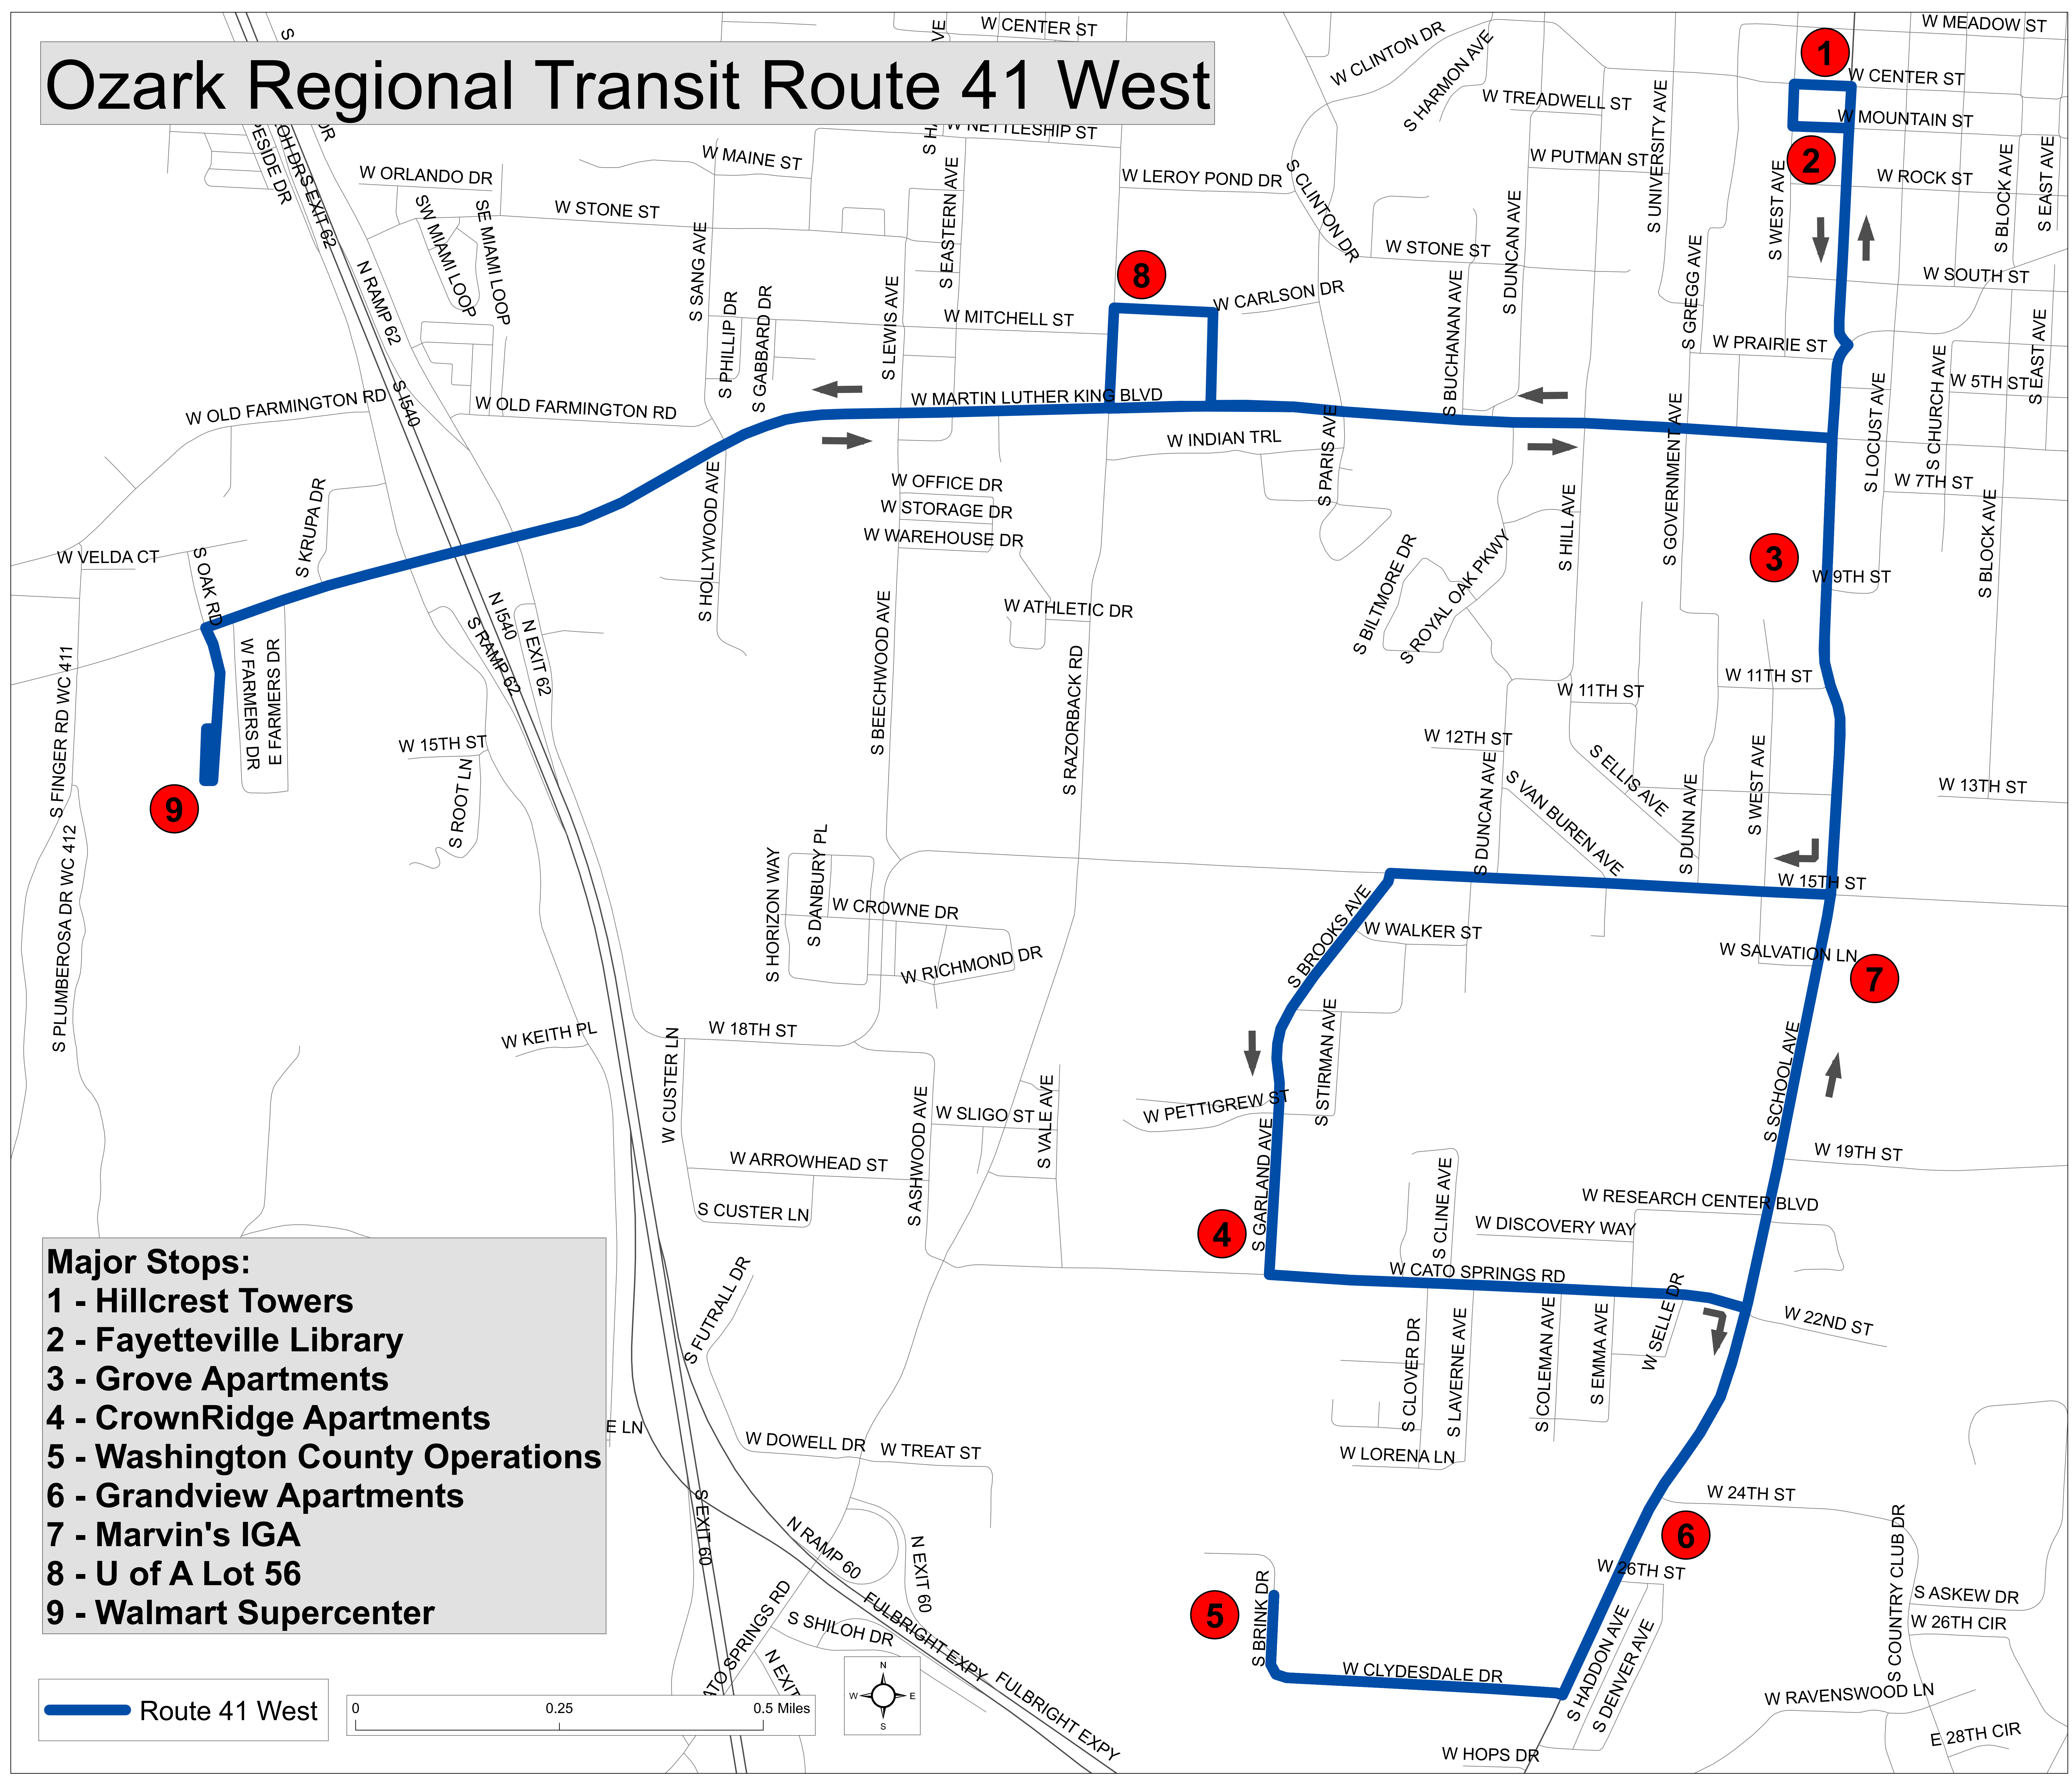

Ozark Regional Transit Route 40 South

- Major Stops:**
- 1 - Northwest Arkansas Mall**
 - 2 - Fiesta Square**
 - 3 - Colt Square**
 - 4 - VA Hospital**
 - 5 - Hillcrest Towers**

Route 40 South

Ozark Regional Transit

Route 41 East

Route 41 Industrial East

- Major Stops:**
- 1 - Hillcrest Towers
 - 2 - Fayetteville Library
 - 3 - Cooperative Emergency Outreach
 - 4 - Cliff's Apartments
 - 5 - Nantucket Apartments
 - 6 - Fayetteville Industrial Park
 - 7 - Marvin's Food Store
 - 8 - Fayetteville Senior Center

- Route 41 East
- - - Route 41 Industrial East

Ozark Regional Transit Route 41 West

- Major Stops:**
- 1 - Hillcrest Towers
 - 2 - Fayetteville Library
 - 3 - Grove Apartments
 - 4 - CrownRidge Apartments
 - 5 - Washington County Operations
 - 6 - Grandview Apartments
 - 7 - Marvin's IGA
 - 8 - U of A Lot 56
 - 9 - Walmart Supercenter

 Route 41 West

Ozark Regional Transit Route 47

- Major Stops:**
- 1 - Northwest Arkansas Mall**
 - 2 - Department of Human Services**
 - 3 - Park Apartments**
 - 4 - Oak Glen Mobile Home Park**
 - 5 - Walmart Supercenter**
 - 6 - Washington Regional Medical Center**
 - 7 - Washington County Health Department**
 - 8 - U of A Spring International**