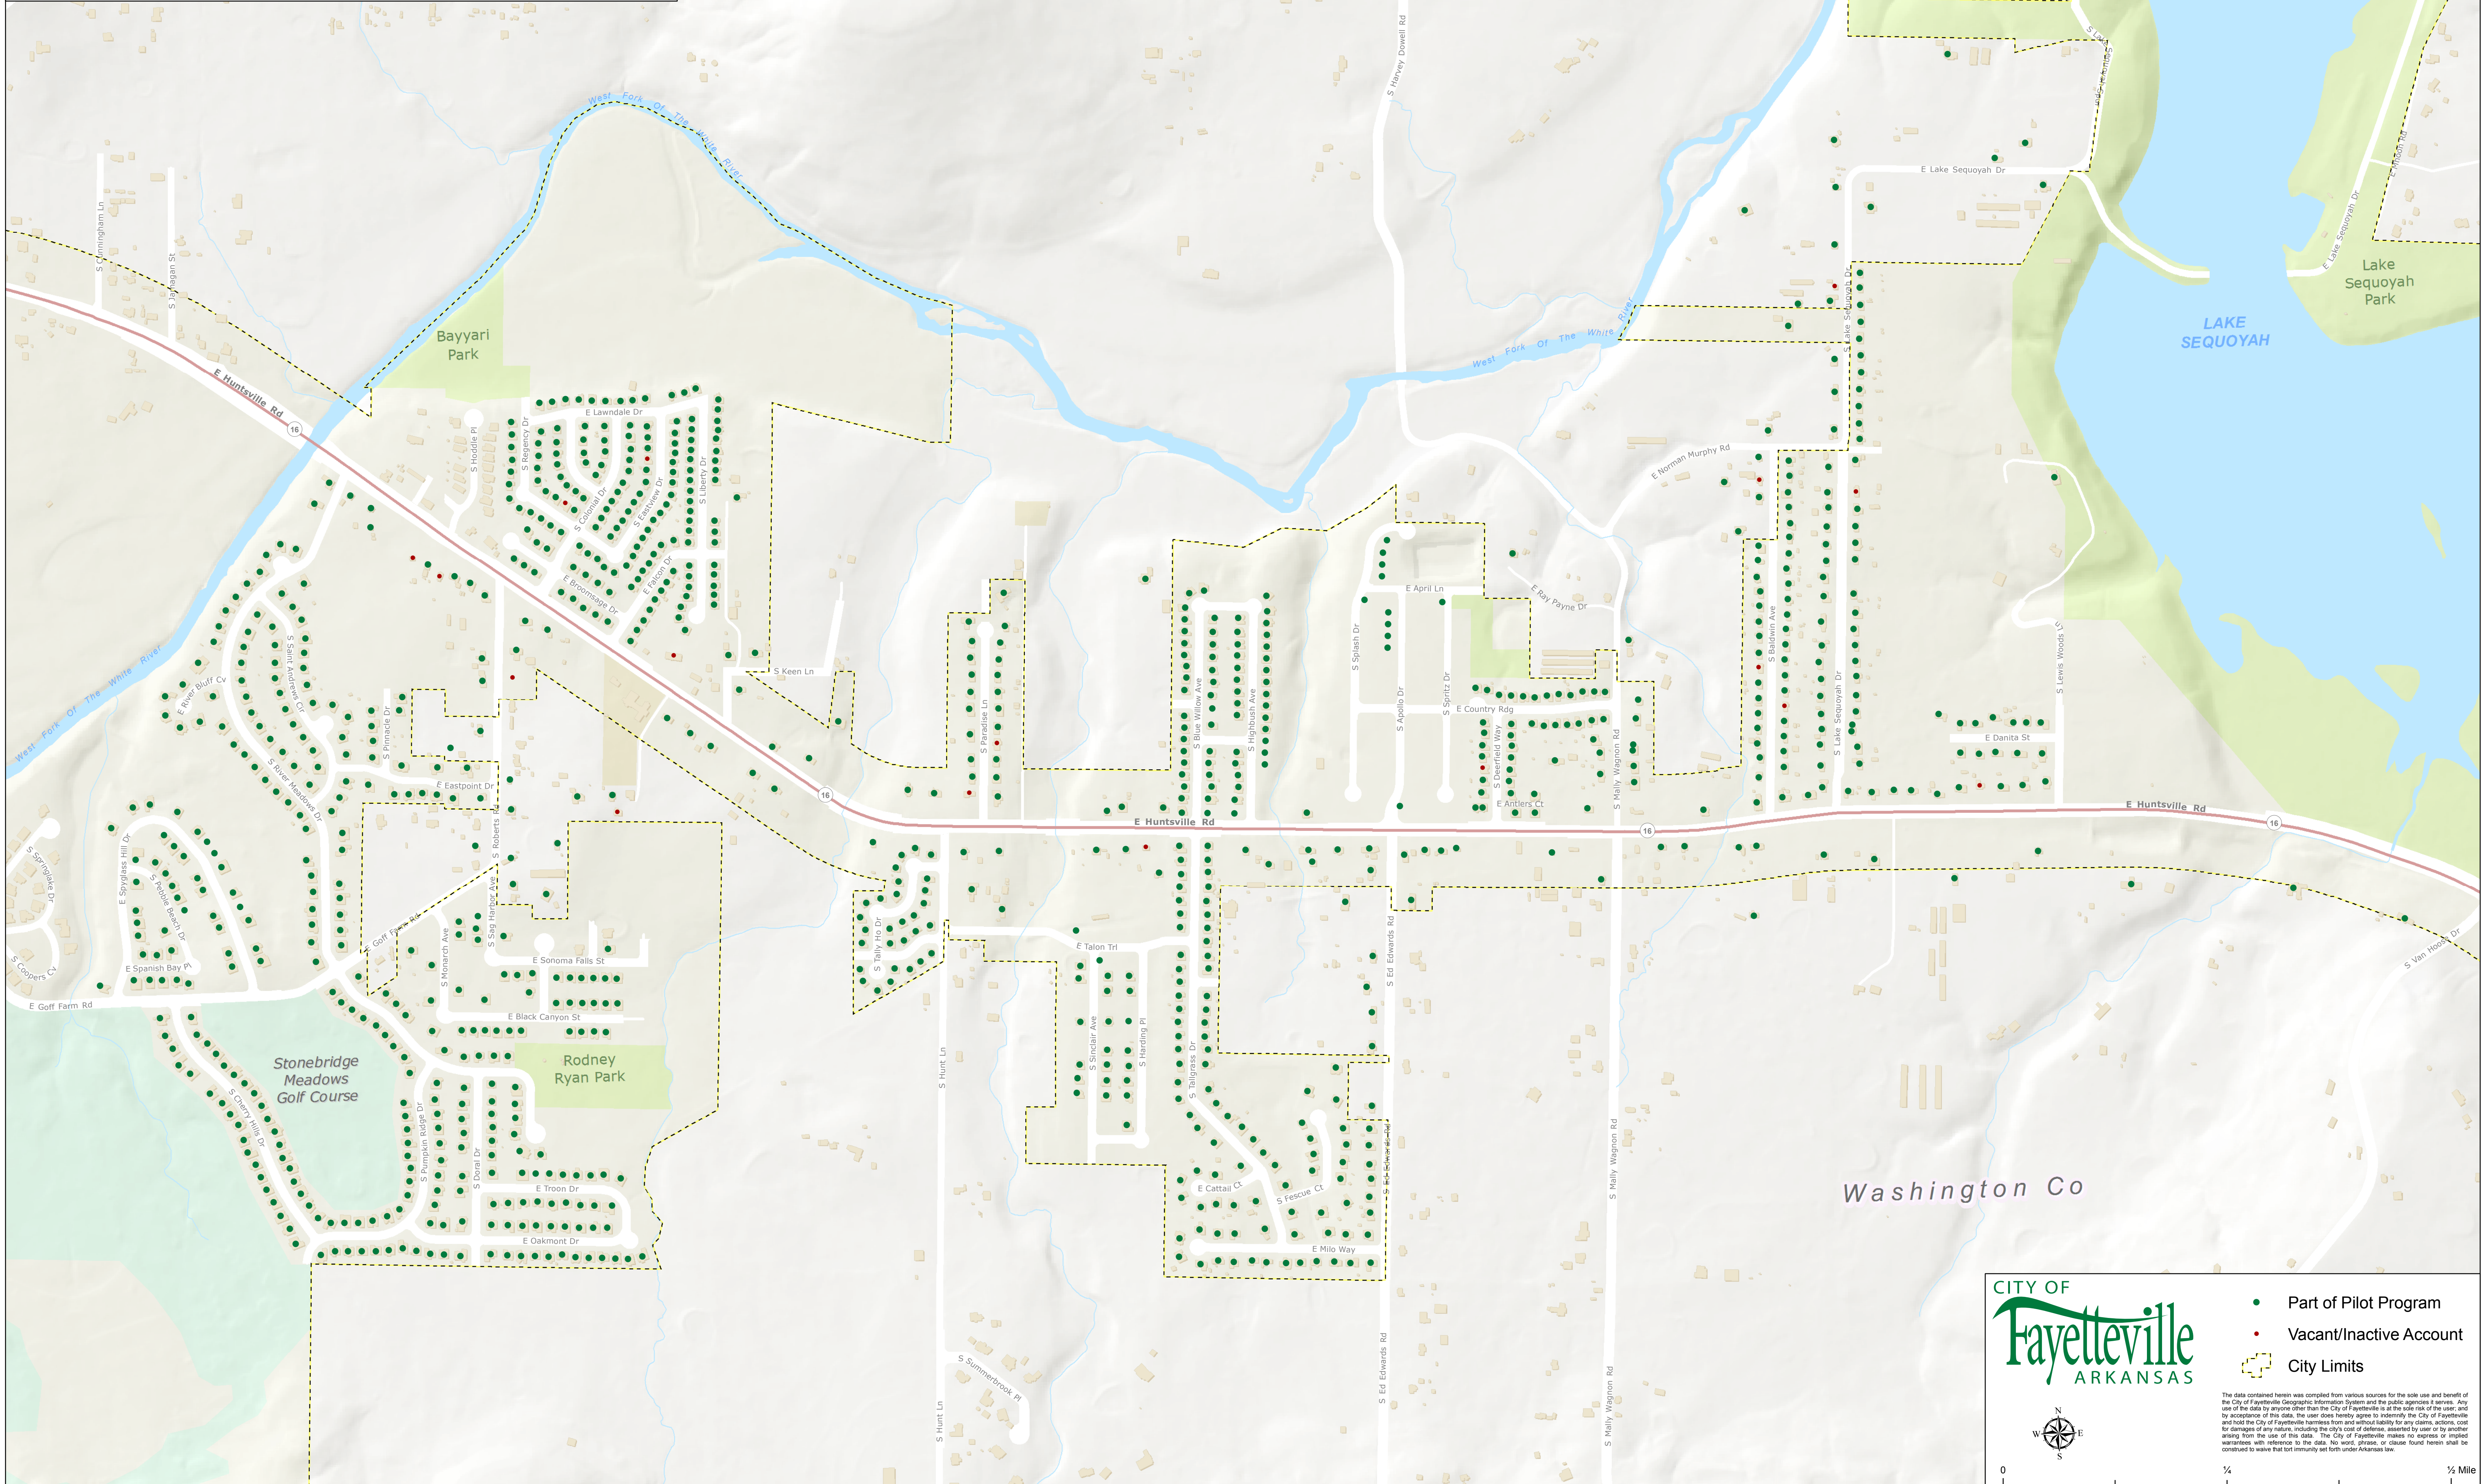

# Single-Stream Recycling Pilot

Fayetteville, AR

- Part of Pilot Program
- Vacant/Inactive Account
- ⬡ City Limits

0 1/4 1/2 Mile