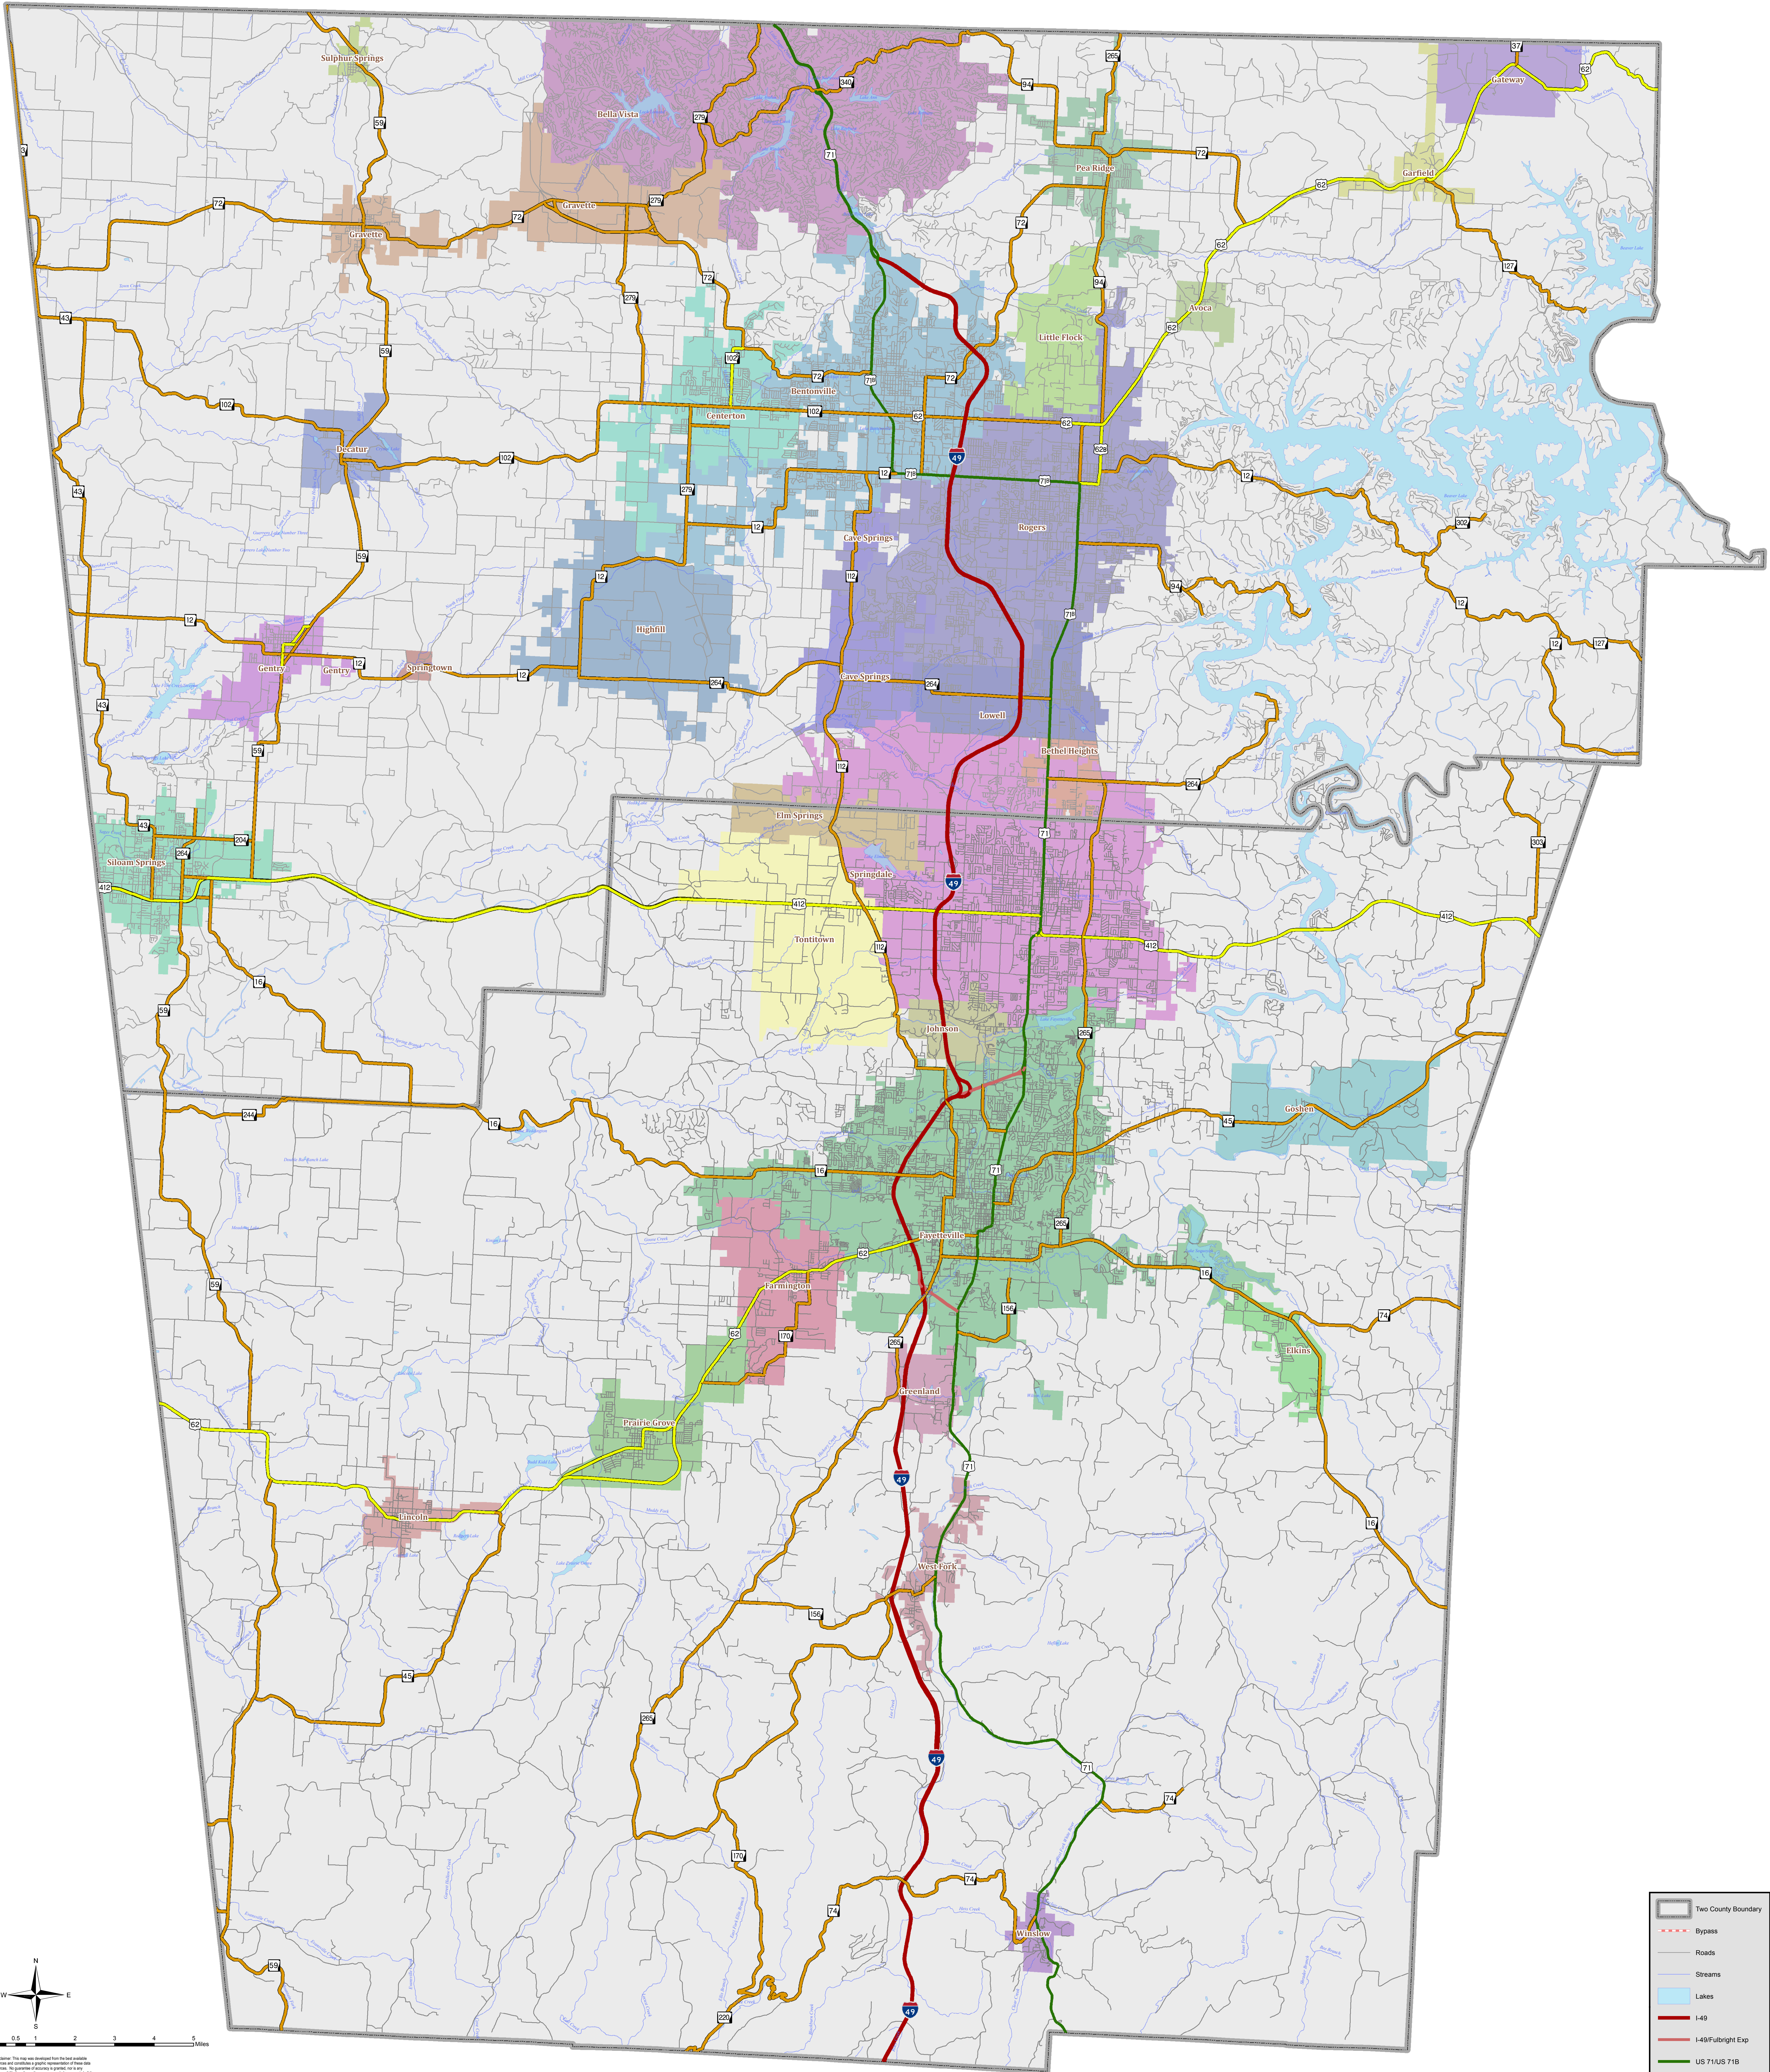

Benton and Washington County Arkansas

- Two County Boundary
- Bypass
- Roads
- Streams
- Lakes
- I-49
- I-49/Fulbright Exp
- US 71/US 71B
- US Highway
- AR Highway