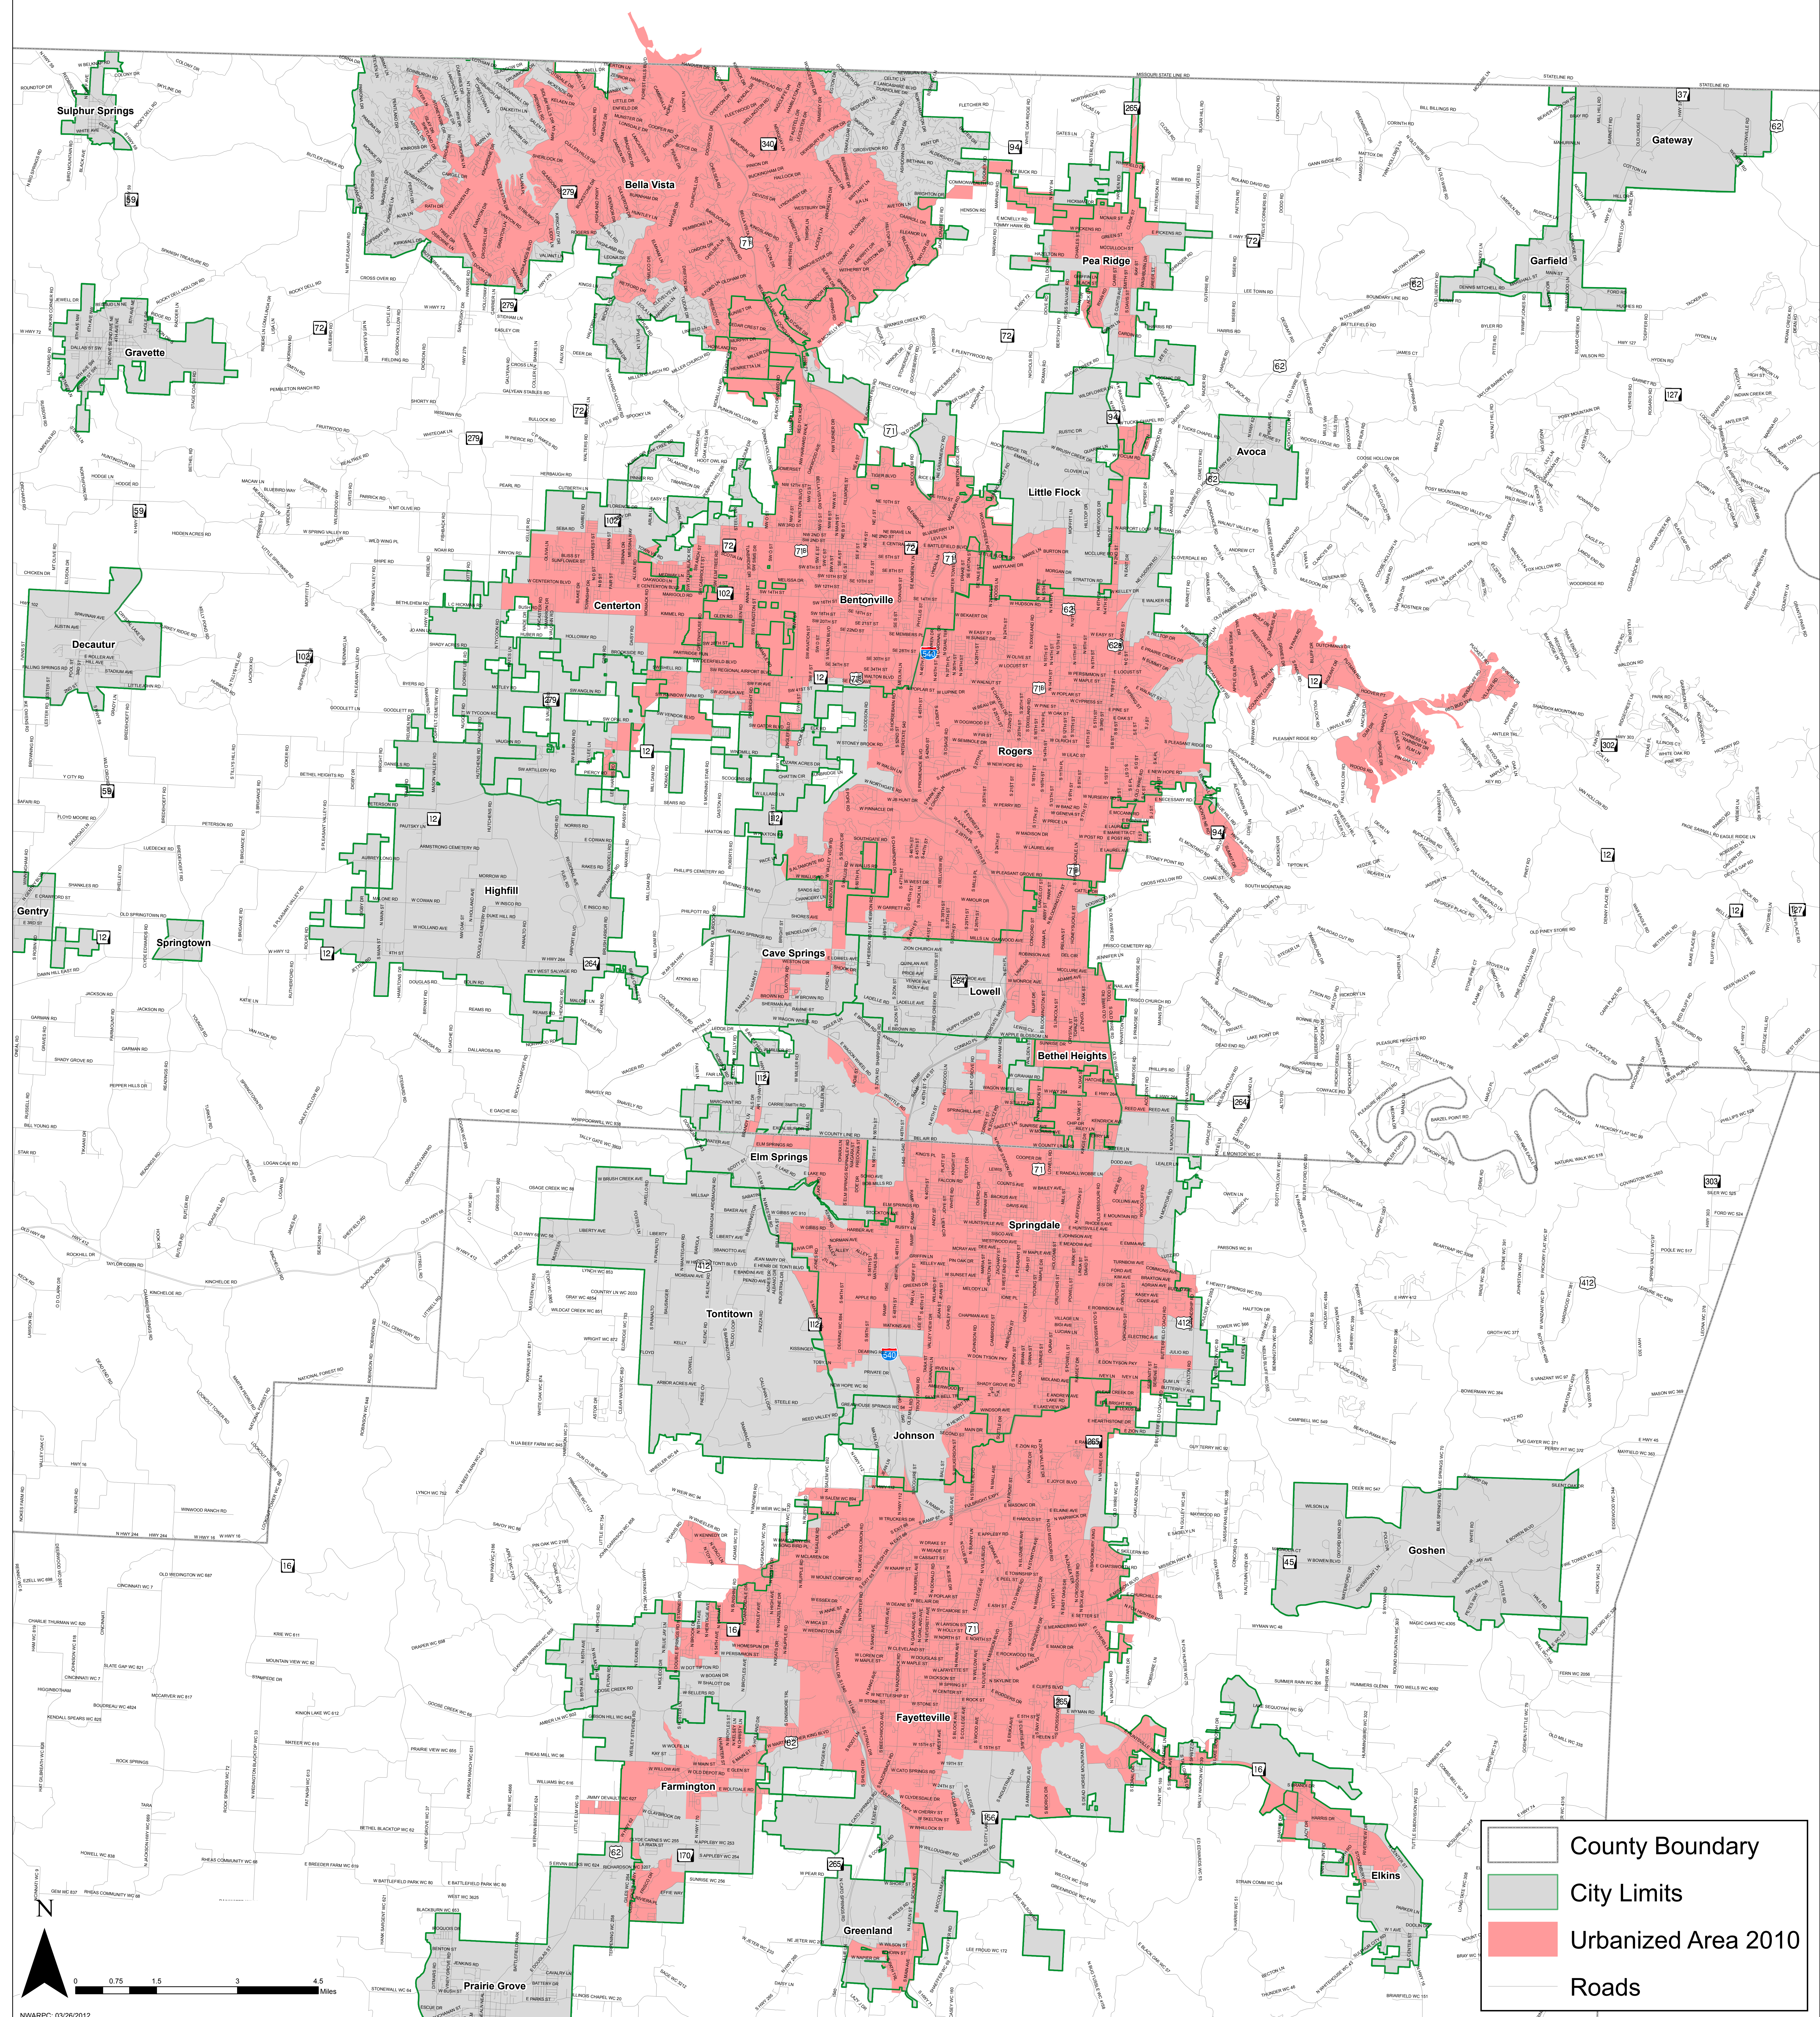

Benton and Washington County Arkansas

Disclaimer: This map was prepared from the best available information and is not a guarantee of accuracy. The user assumes all responsibility for any use of this map. The information is provided as a general reference only. It is not intended to be used for any specific purpose. The information is provided as a general reference only. It is not intended to be used for any specific purpose. The information is provided as a general reference only. It is not intended to be used for any specific purpose.

- Two County Boundary
- Bypass
- Roads
- Streams
- Lakes
- I-49
- I-49/Fulbright Exp
- US 71/US 71B
- US Highway
- AR Highway

2010 Northwest Arkansas Urbanized Area

- County Boundary
- City Limits
- Urbanized Area 2010
- Roads