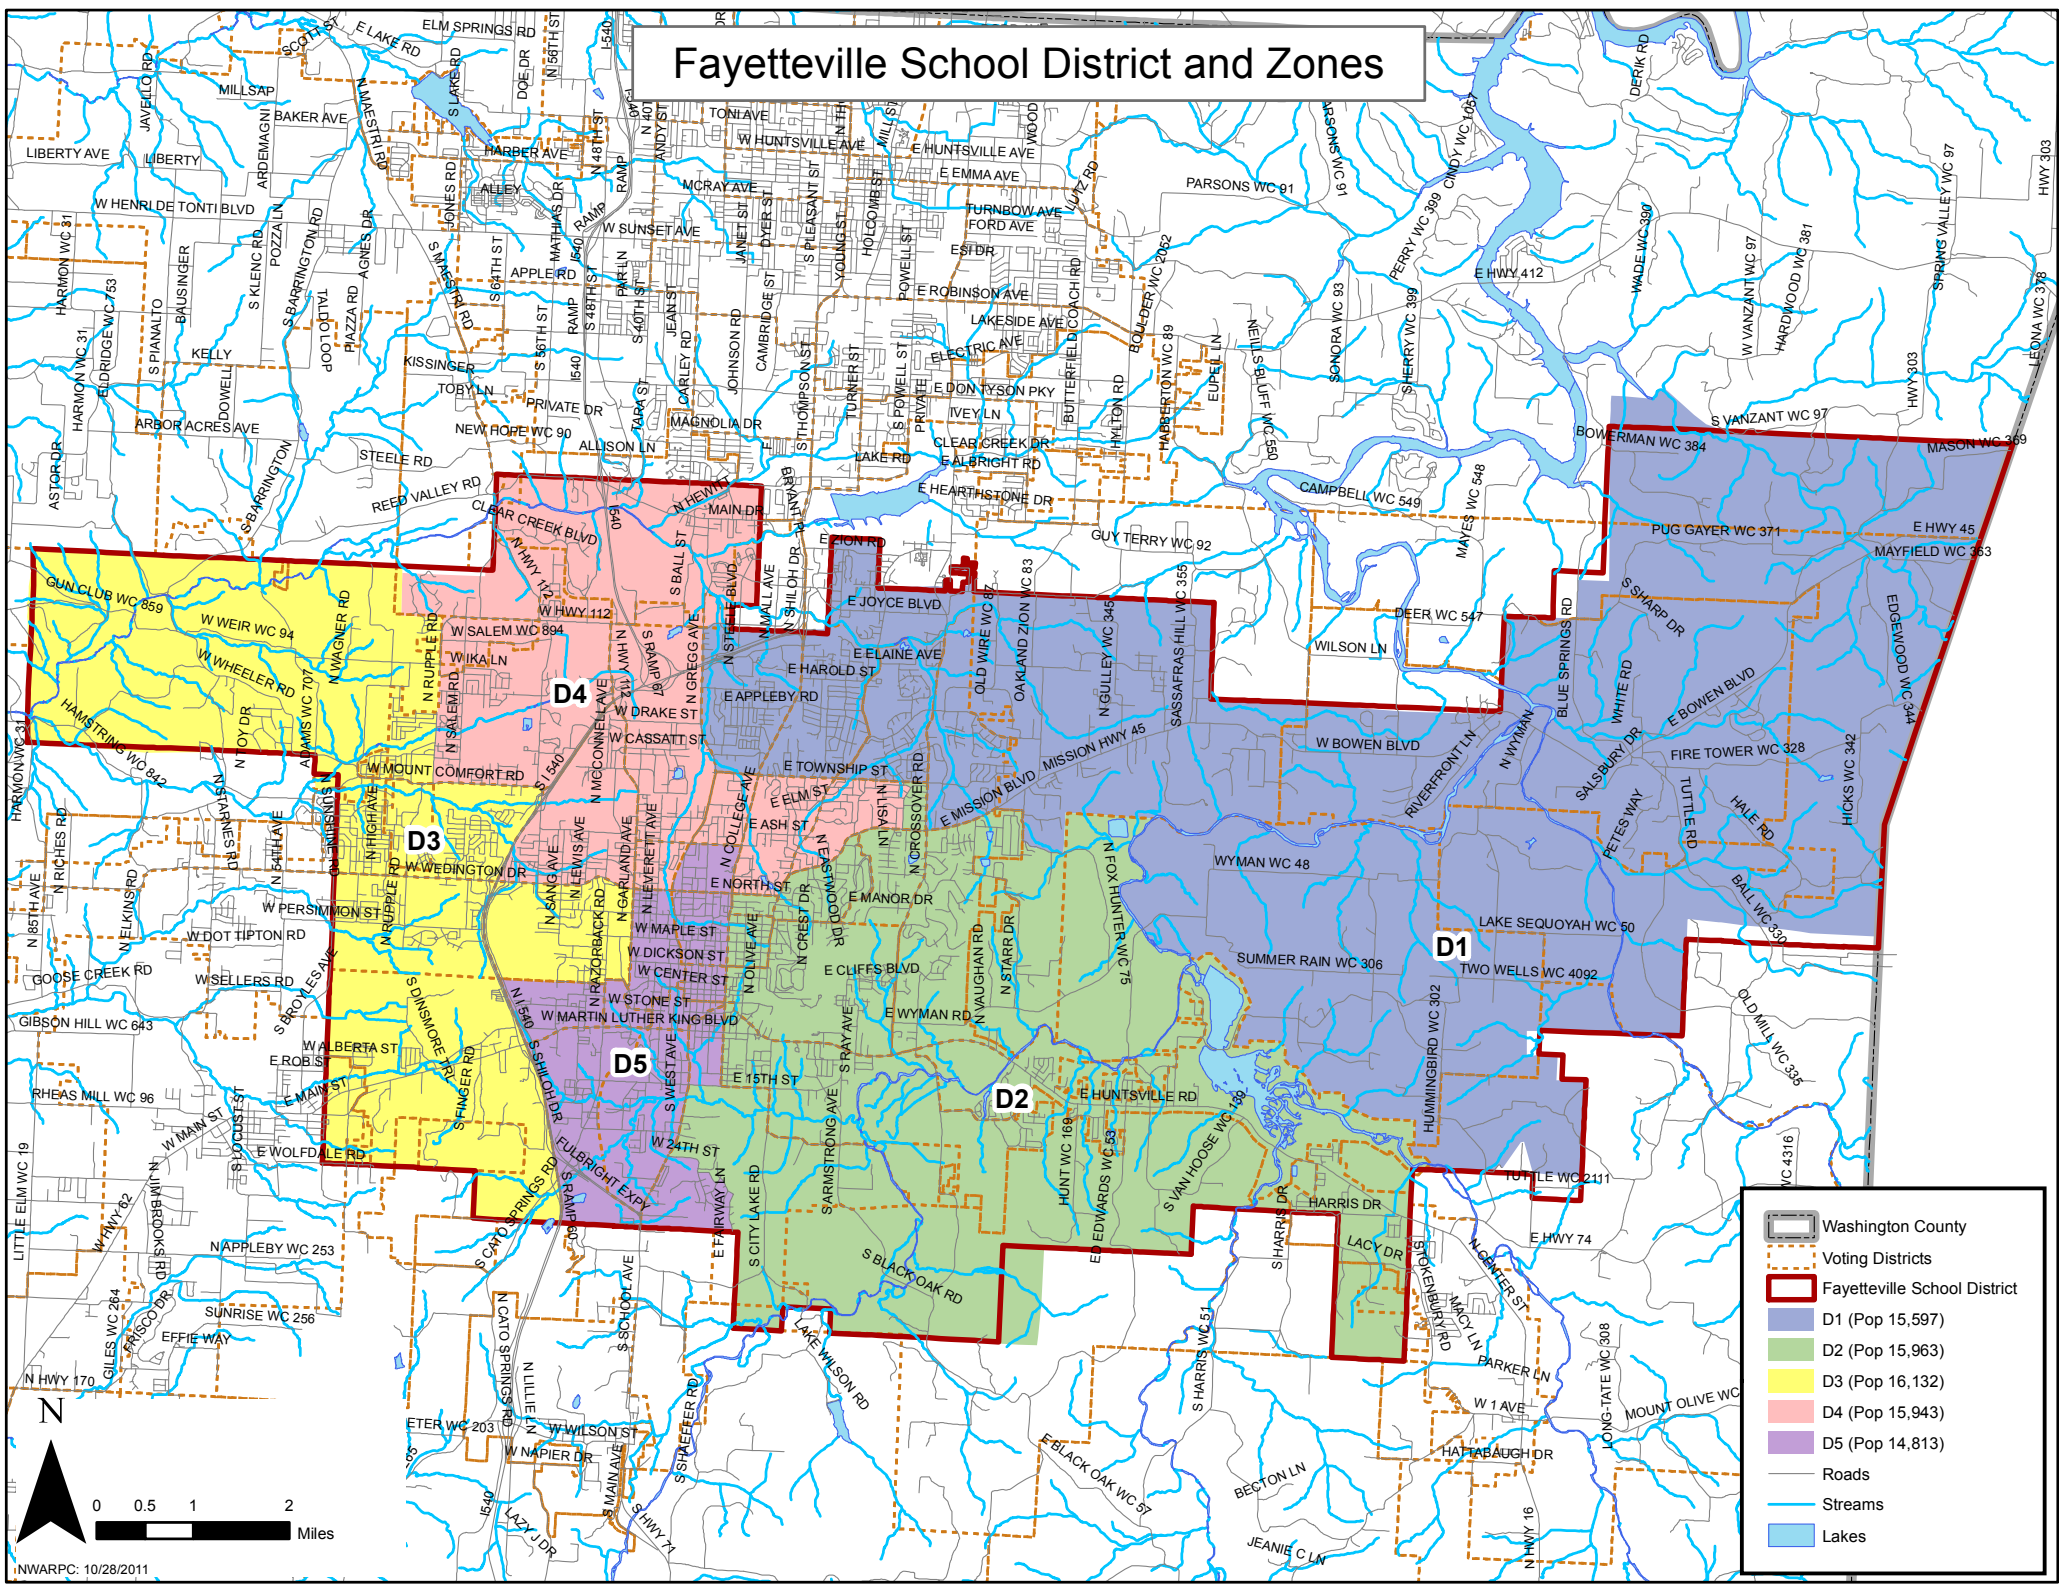

# Fayetteville School District and Zones

- Washington County
- Voting Districts
- Fayetteville School District
- D1 (Pop 15,597)
- D2 (Pop 15,963)
- D3 (Pop 16,132)
- D4 (Pop 15,943)
- D5 (Pop 14,813)
- Roads
- Streams
- Lakes