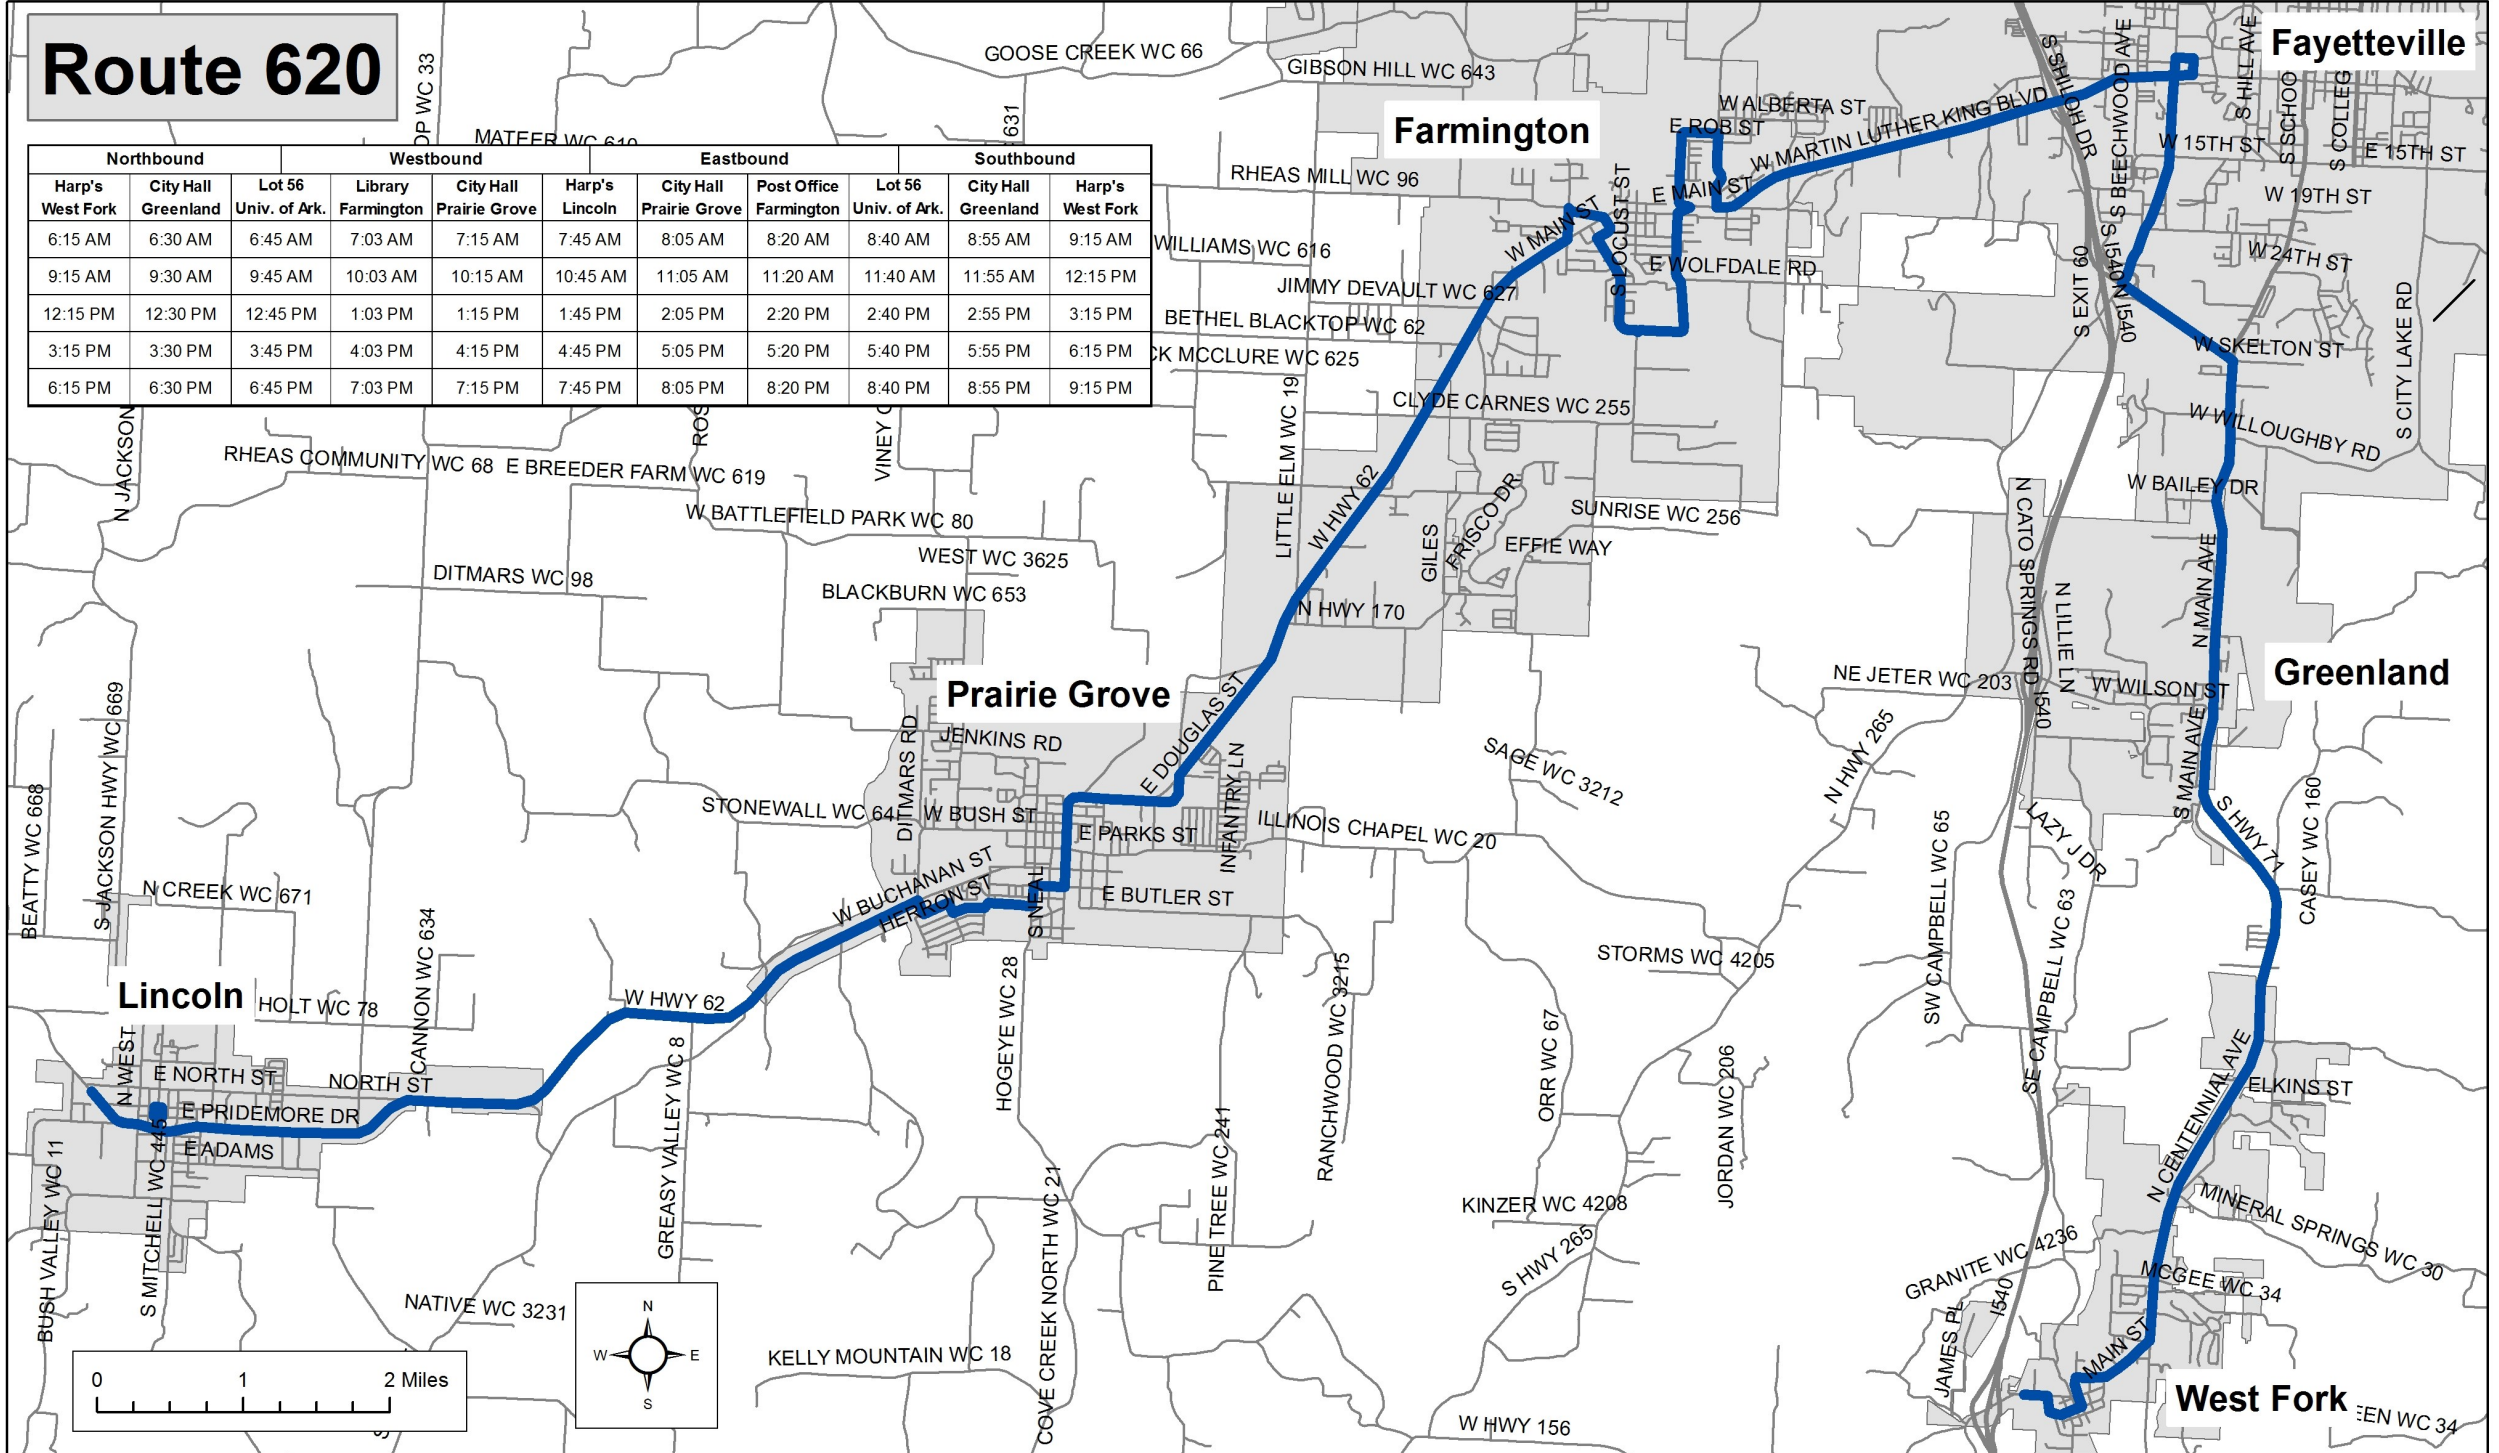

Route 620

| Northbound | | Westbound | | | Eastbound | | | Southbound | | |
|------------------|---------------------|----------------------|--------------------|-------------------------|----------------|-------------------------|------------------------|----------------------|---------------------|------------------|
| Harp's West Fork | City Hall Greenland | Lot 56 Univ. of Ark. | Library Farmington | City Hall Prairie Grove | Harp's Lincoln | City Hall Prairie Grove | Post Office Farmington | Lot 56 Univ. of Ark. | City Hall Greenland | Harp's West Fork |
| 6:15 AM | 6:30 AM | 6:45 AM | 7:03 AM | 7:15 AM | 7:45 AM | 8:05 AM | 8:20 AM | 8:40 AM | 8:55 AM | 9:15 AM |
| 9:15 AM | 9:30 AM | 9:45 AM | 10:03 AM | 10:15 AM | 10:45 AM | 11:05 AM | 11:20 AM | 11:40 AM | 11:55 AM | 12:15 PM |
| 12:15 PM | 12:30 PM | 12:45 PM | 1:03 PM | 1:15 PM | 1:45 PM | 2:05 PM | 2:20 PM | 2:40 PM | 2:55 PM | 3:15 PM |
| 3:15 PM | 3:30 PM | 3:45 PM | 4:03 PM | 4:15 PM | 4:45 PM | 5:05 PM | 5:20 PM | 5:40 PM | 5:55 PM | 6:15 PM |
| 6:15 PM | 6:30 PM | 6:45 PM | 7:03 PM | 7:15 PM | 7:45 PM | 8:05 PM | 8:20 PM | 8:40 PM | 8:55 PM | 9:15 PM |

Lincoln

Prairie Grove

Farmington

Greenland

Fayetteville

West Fork