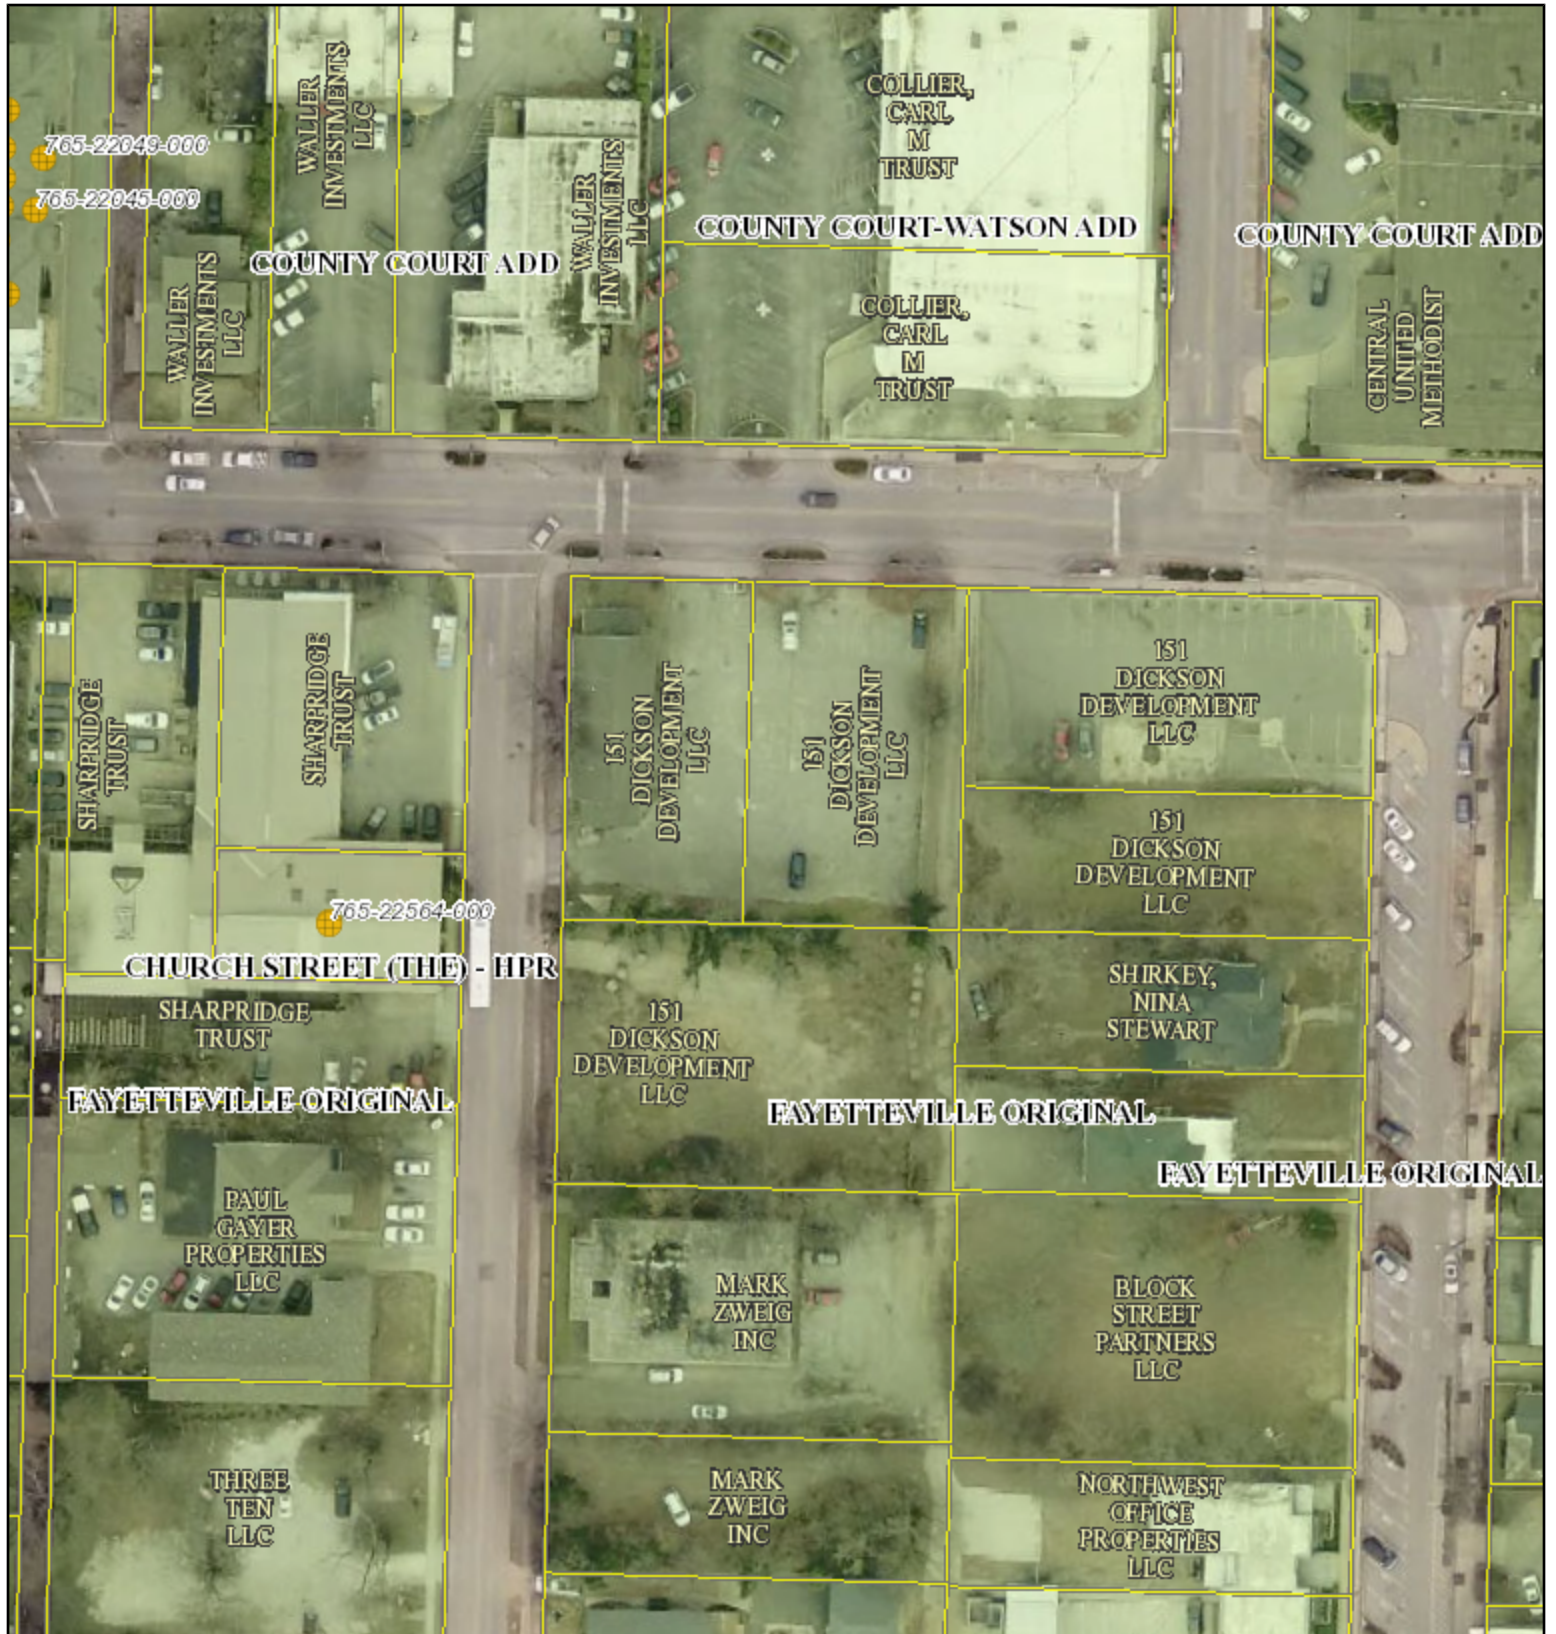

Washington County

Assessor's Office

Russell Hill, Assessor

Date Created: 7/14/2017
Created By: actDataScout

Divinity lot

1 inch = 77 feet

This map should be used for reference purposes only and should not be considered a legal document. While every effort has been made to ensure the accuracy of this product, the publisher accepts no responsibility for any errors or omissions nor for any loss or damage alleged to be suffered by anyone as a result of the publication of this map and the notations on it, or as a result of the use or misuse of the information provided herein.