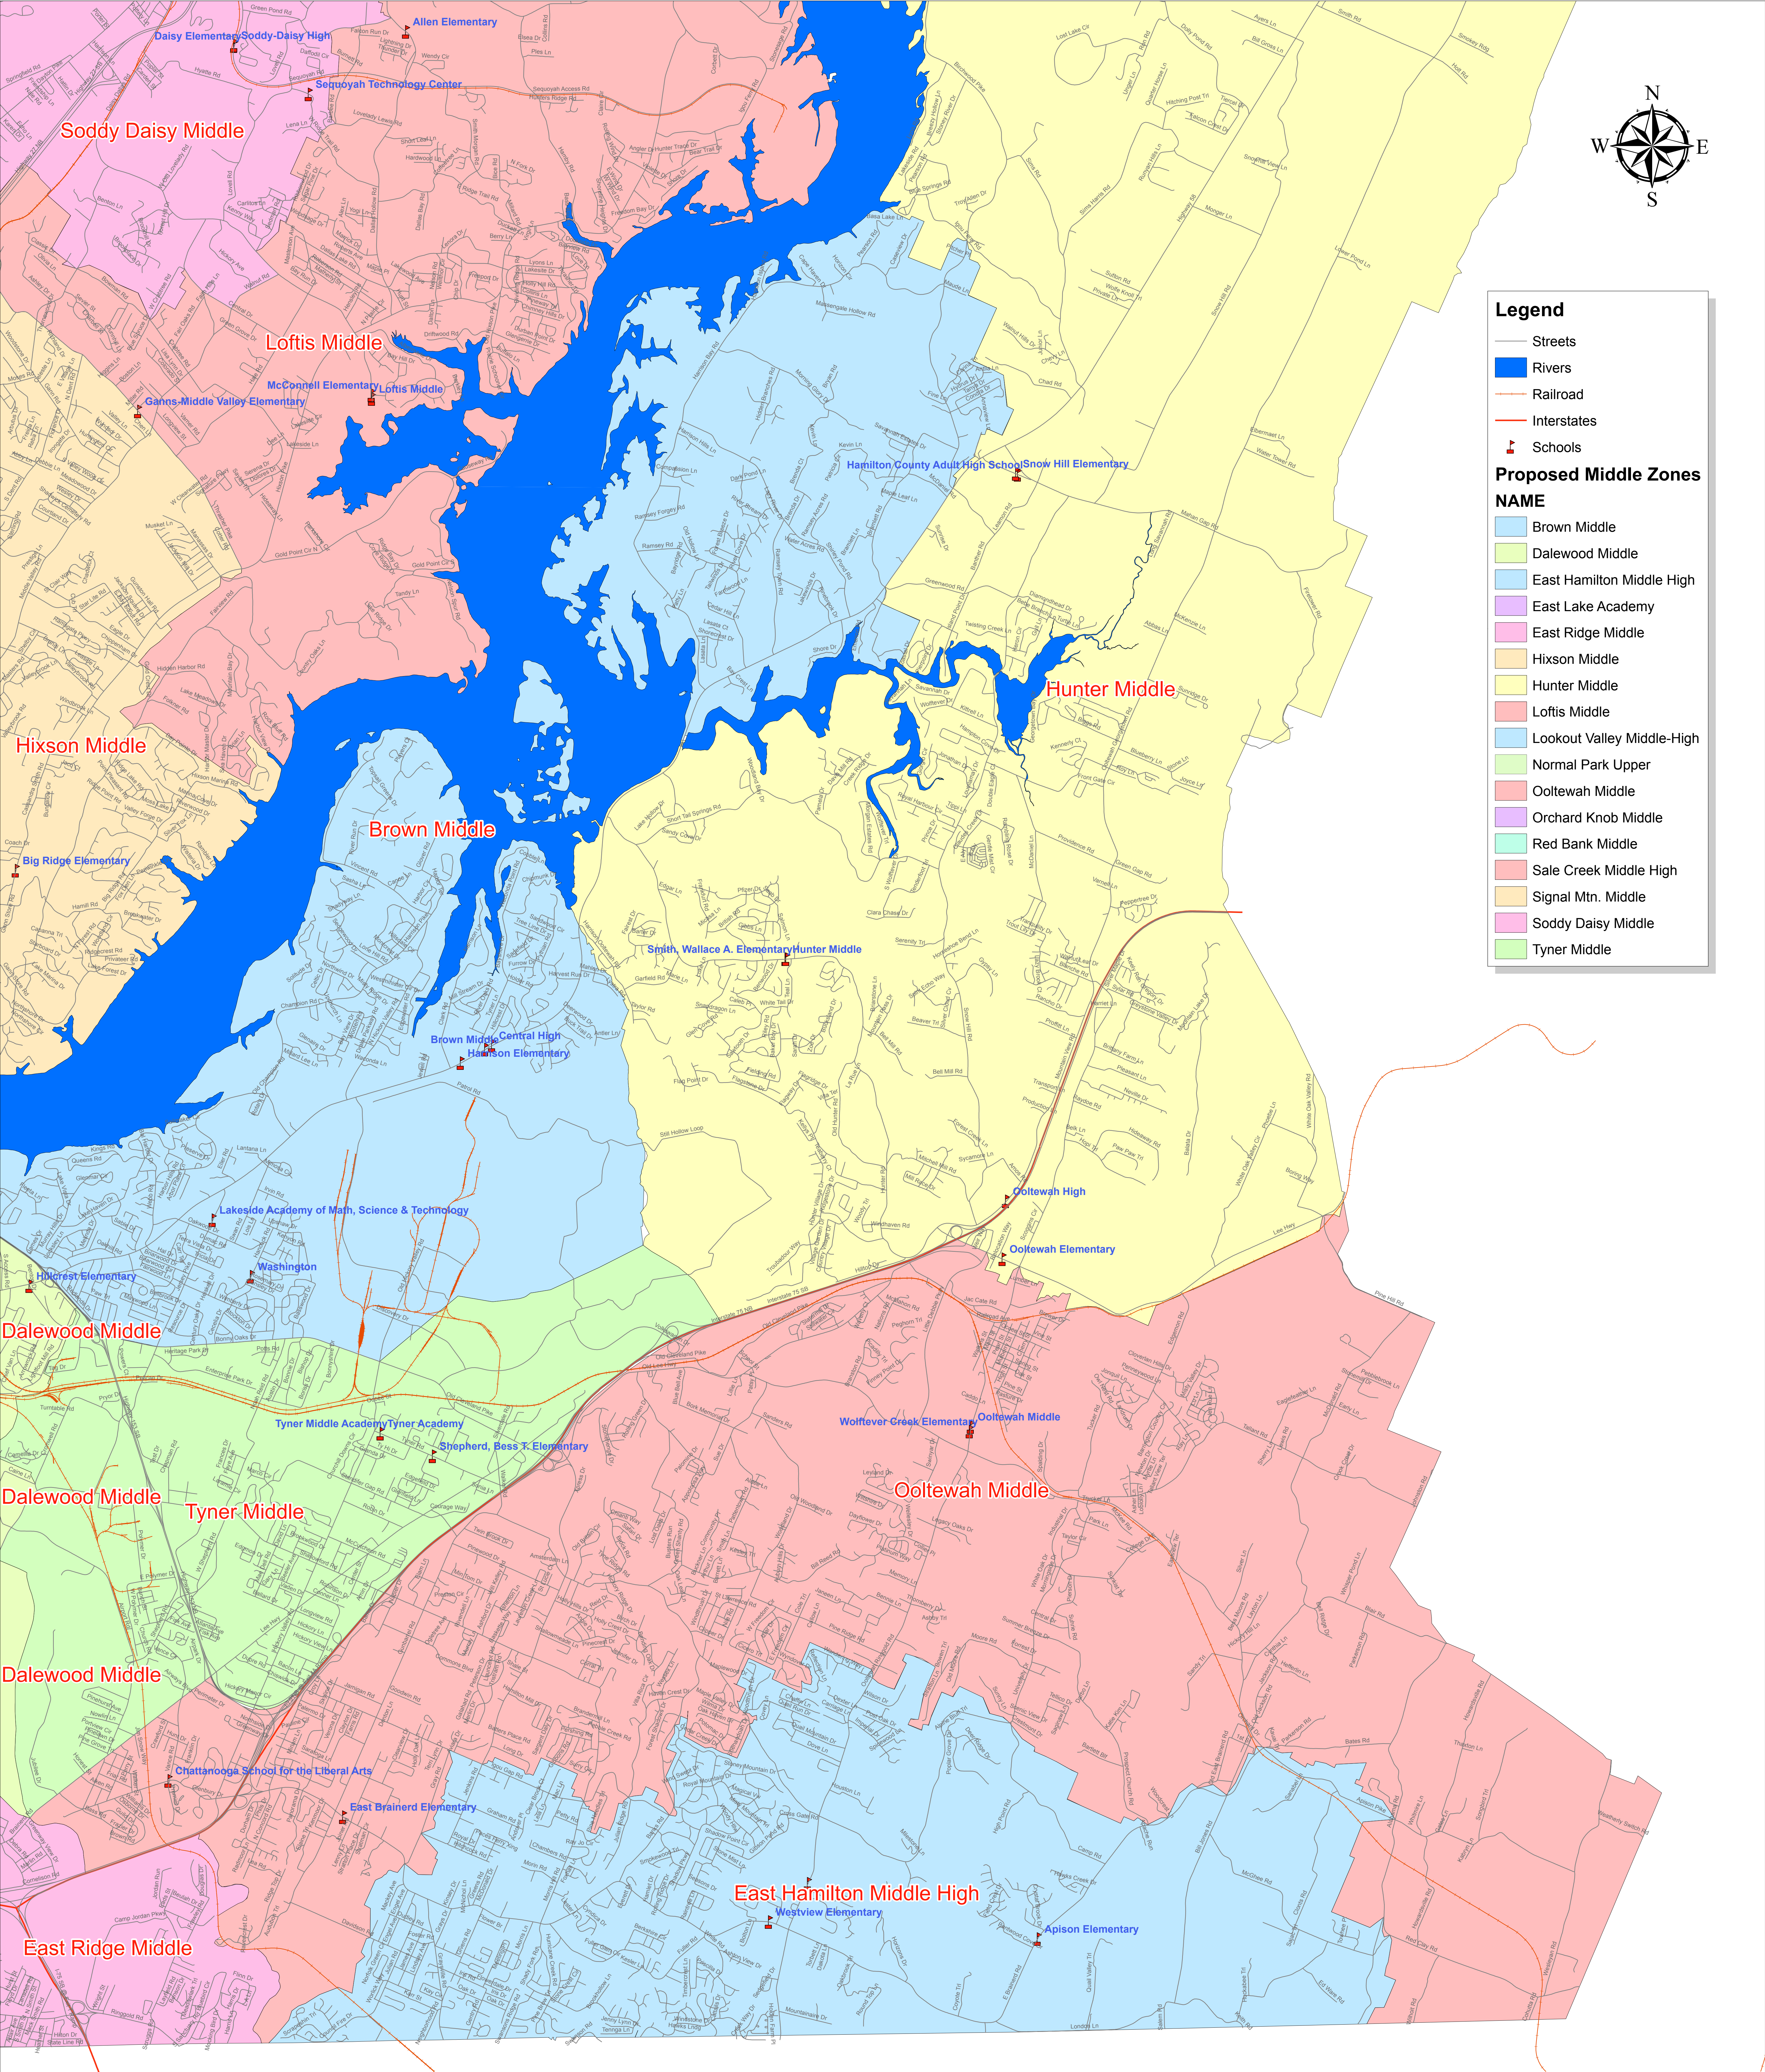

# Proposed East Hamilton Middle, Hunter Middle and Ooltewah Middle

**Legend**

- Streets
- Rivers
- Railroad
- Interstates
- ▣ Schools

**Proposed Middle Zones**

**NAME**

- Brown Middle
- Dalewood Middle
- East Hamilton Middle High
- East Lake Academy
- East Ridge Middle
- Hixson Middle
- Hunter Middle
- Loftis Middle
- Lookout Valley Middle-High
- Normal Park Upper
- Ooltewah Middle
- Orchard Knob Middle
- Red Bank Middle
- Sale Creek Middle High
- Signal Mtn. Middle
- Soddy Daisy Middle
- Tyner Middle

**Schools:** Allen Elementary, Serryah Technology Center, Loftis Middle, McConnell Elementary, Loftis Middle, Ganns Middle Valley Elementary, Hamilton County Adult High School, Snow Hill Elementary, Hunter Middle, Smith, Wallace A. Elementary, Hunter Middle, Brown Middle, Central High, Harrison Elementary, Lakeside Academy of Math, Science & Technology, Hillcrest Elementary, Washington, Dalewood Middle, Tyner Middle Academy, Tyner Academy, Shepherd, Bess T. Elementary, Ooltewah High, Ooltewah Elementary, Wolfcreek Elementary, Ooltewah Middle, Ooltewah Middle, Chattahoochee School for the Liberal Arts, East Brainerd Elementary, East Hamilton Middle High, Westview Elementary, Apison Elementary.

# Proposed Ooltewah High and East Hamilton Middle High