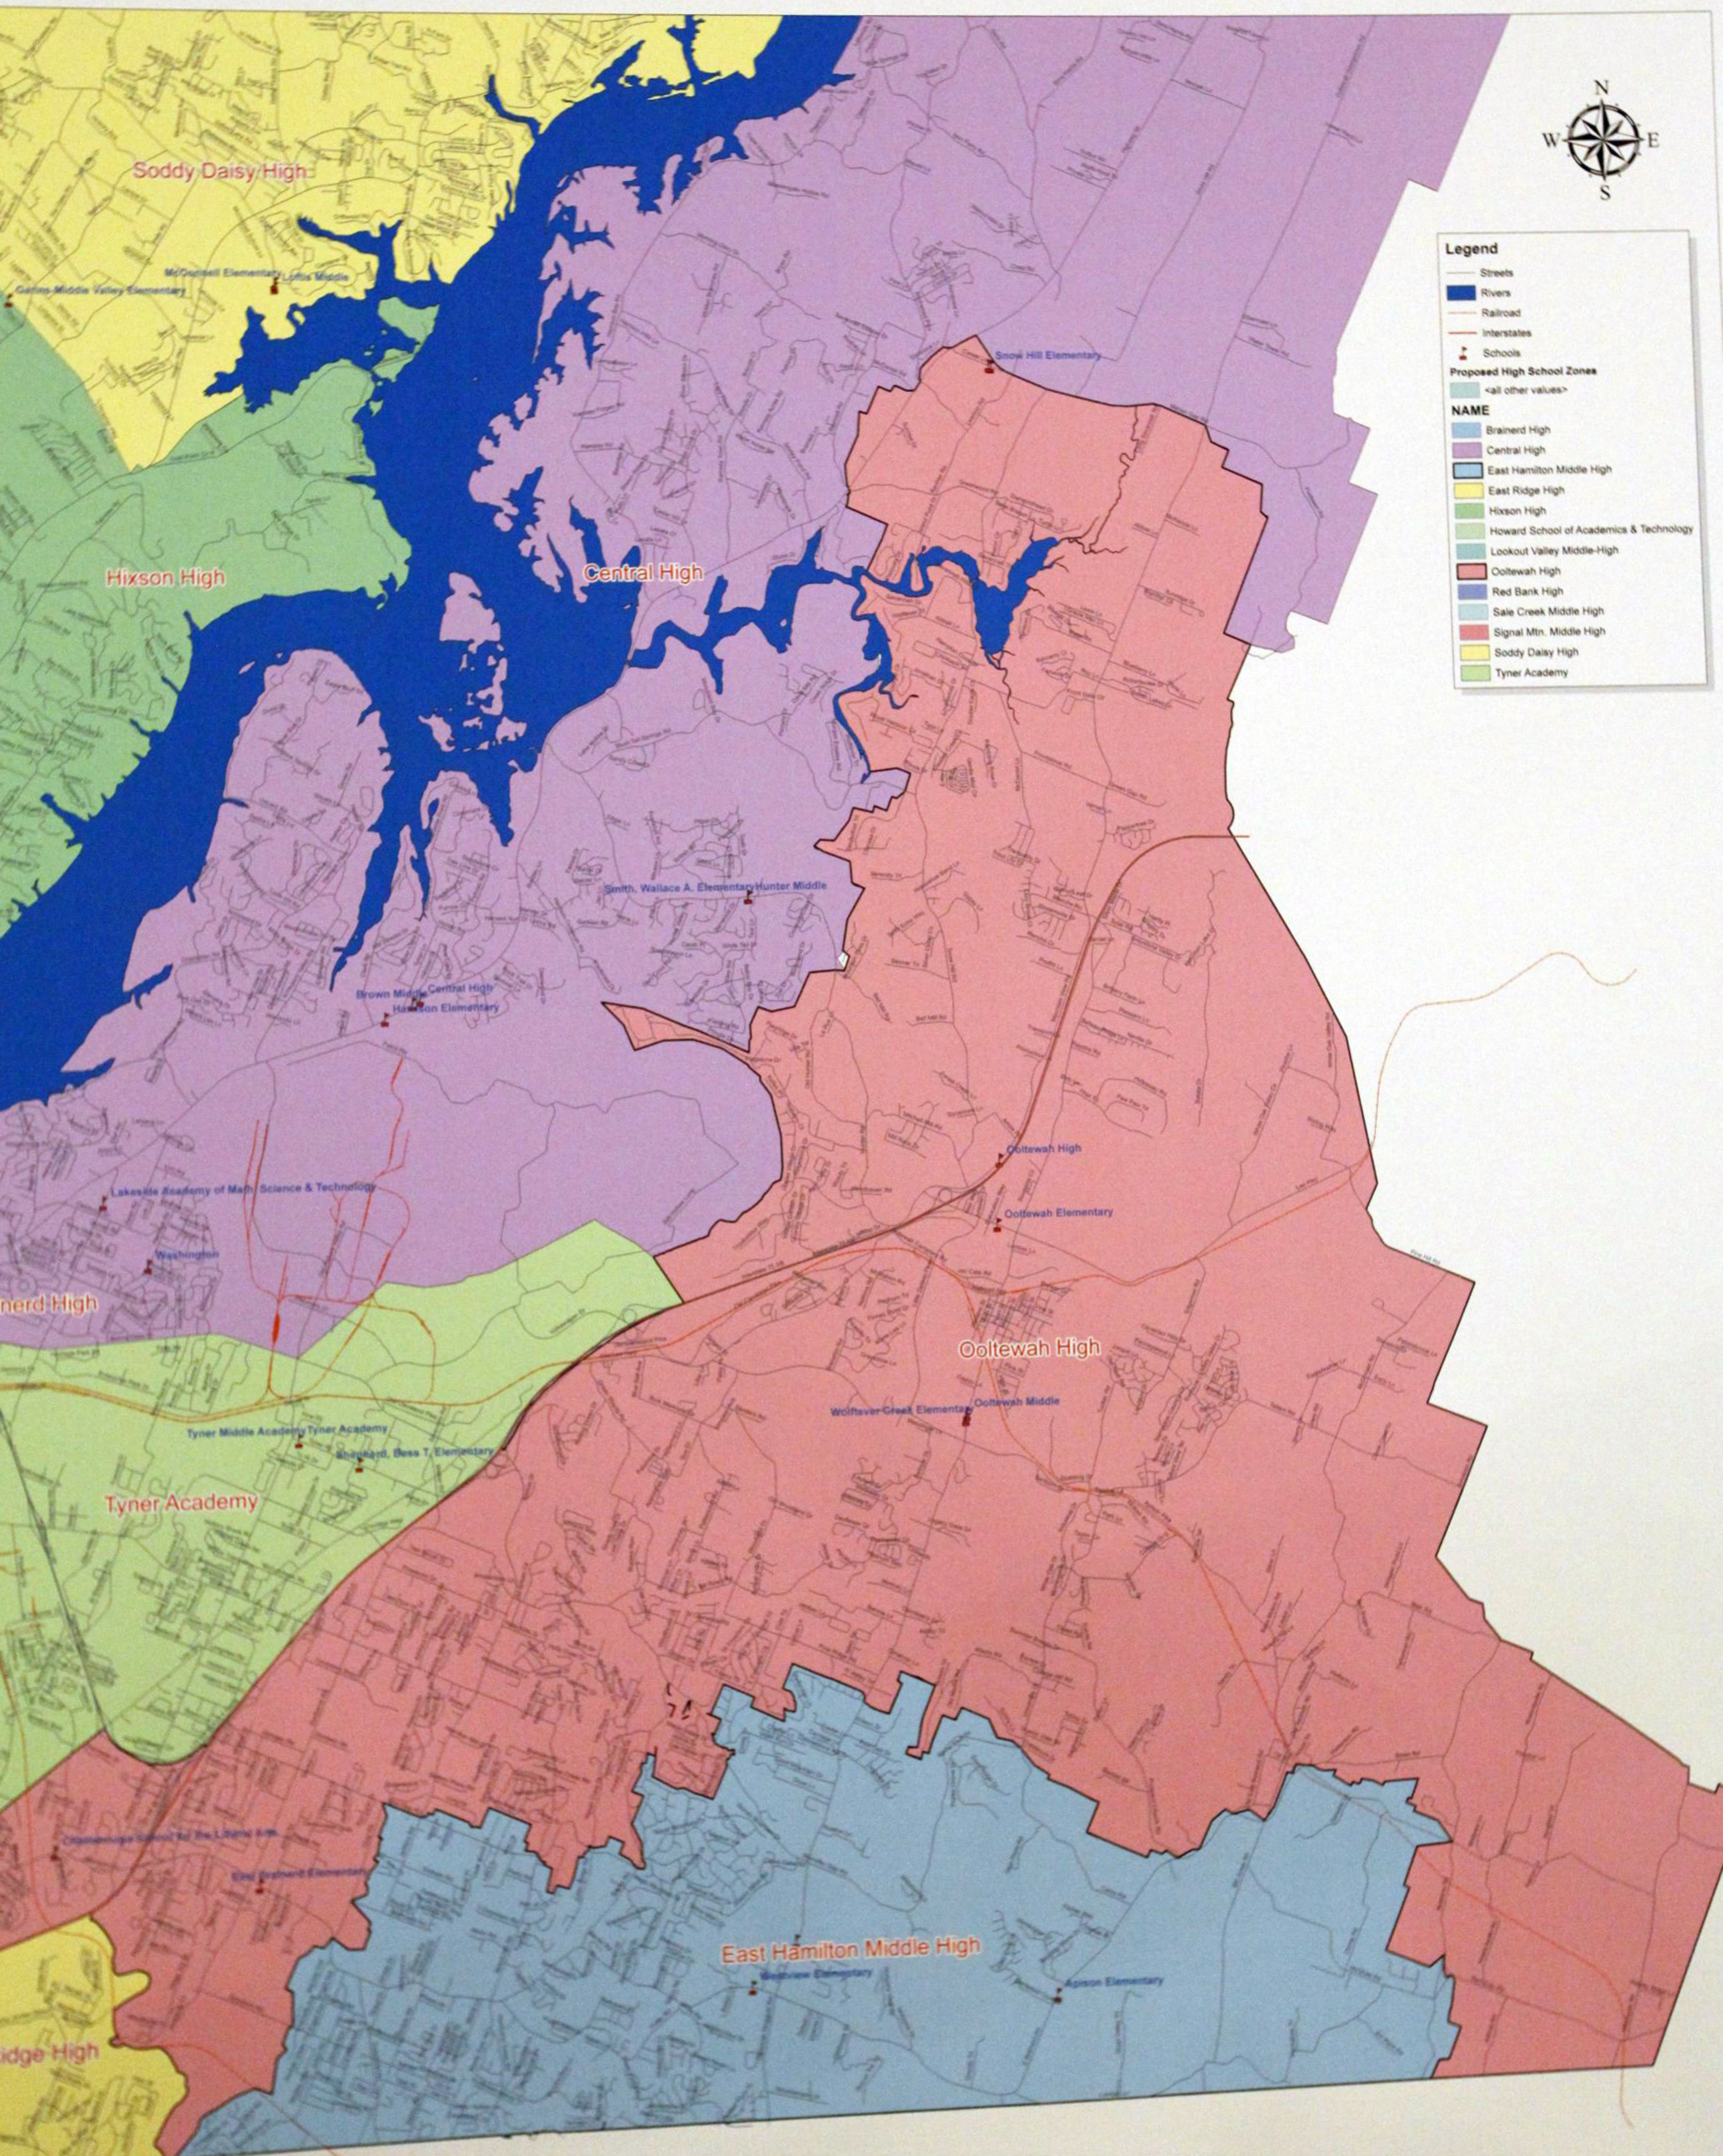

# Proposed Ooltewah High and East Hamilton Middle High

**Legend**

- Streets
- Rivers
- Railroad
- Interstates
- Schools

**Proposed High School Zones**  
<all other values>

**NAME**

- Brainerd High
- Central High
- East Hamilton Middle High
- East Ridge High
- Hixson High
- Howard School of Academics & Technology
- Lookout Valley Middle-High
- Ooltewah High
- Red Bank High
- Sale Creek Middle High
- Signal Mtn. Middle High
- Soddy Daisy High
- Tyner Academy

# Proposed East Hamilton Middle, Hunter Middle and Ooltewah Middle

**Legend**

- Streets
- Rivers
- Railroad
- Interstates
- Schools

**Proposed Middle Zones NAME**

- Brown Middle
- Dalewood Middle
- East Hamilton Middle High
- East Lake Academy
- East Ridge Middle
- Hixson Middle
- Hunter Middle
- Loftis Middle
- Lookout Valley Middle-High
- Normal Park Upper
- Ooltewah Middle
- Orchard Knob Middle
- Red Bank Middle
- Sale Creek Middle High
- Signal Mtn. Middle
- Soddy Daisy Middle
- Tyner Middle

# Proposed Elementary Zones

## Legend

- Streets
- Rivers
- Railroad
- Interstates
- Schools
- Westview Elementary
- Ooltewah Elementary
- Smith Elementary
- Apison Elementary
- Wolftever Creek Elementary
- East Brainerd Elementary
- New Ooltewah Elementary
- New East Brainerd Elementary