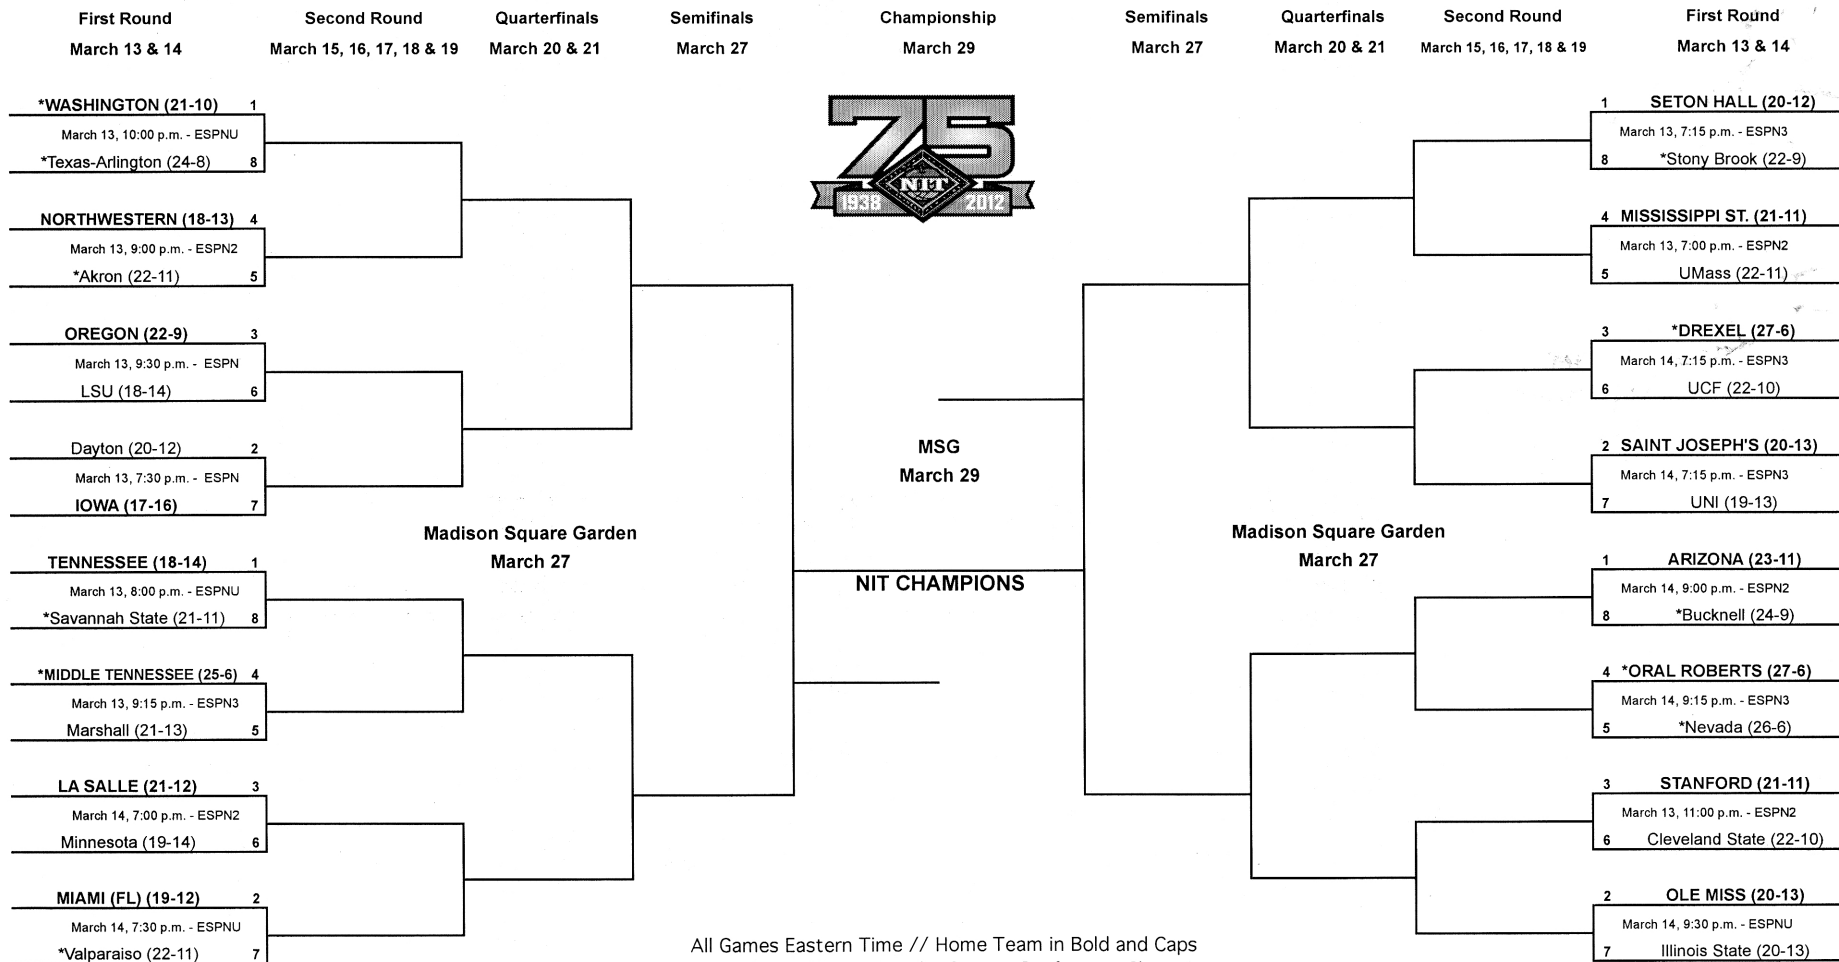

# 2012 NATIONAL INVITATION TOURNAMENT®

All Games Eastern Time // Home Team in Bold and Caps  
 \*Automatic Qualifiers - Regular Season Conference Champions