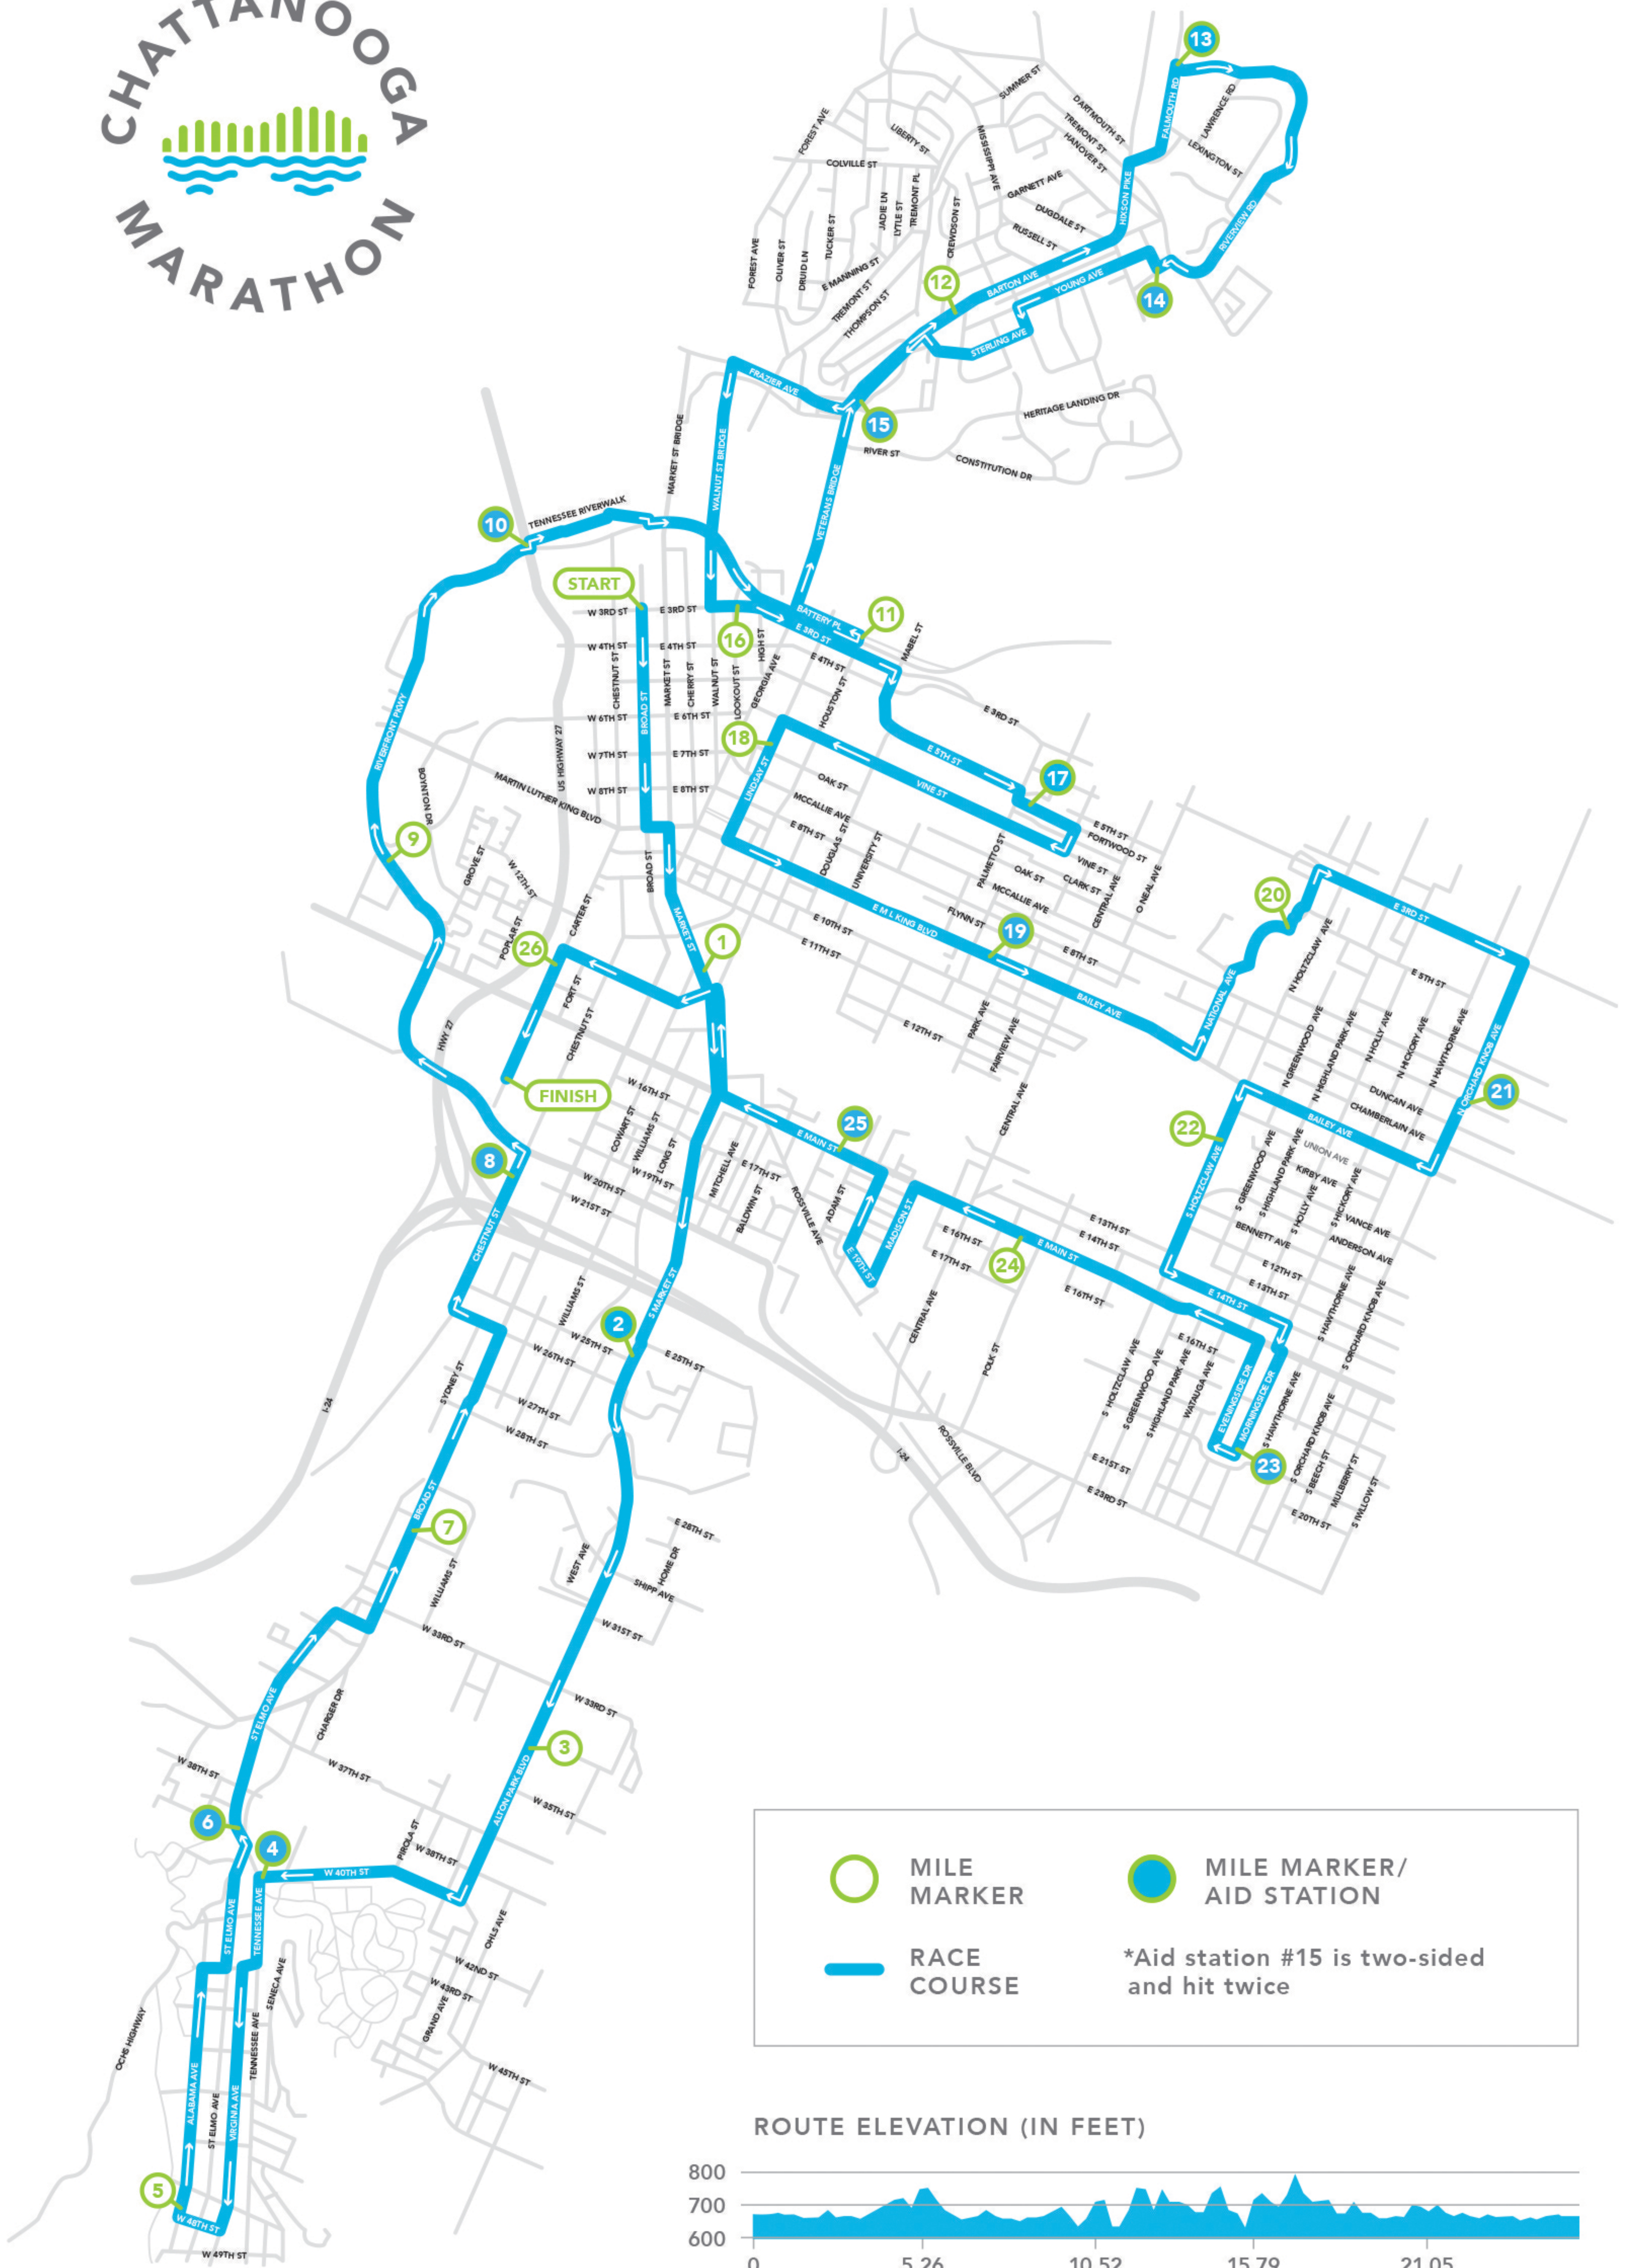

CHATTANOOGA MARATHON

	MILE MARKER		MILE MARKER/AID STATION
	RACE COURSE	*Aid station #15 is two-sided and hit twice	