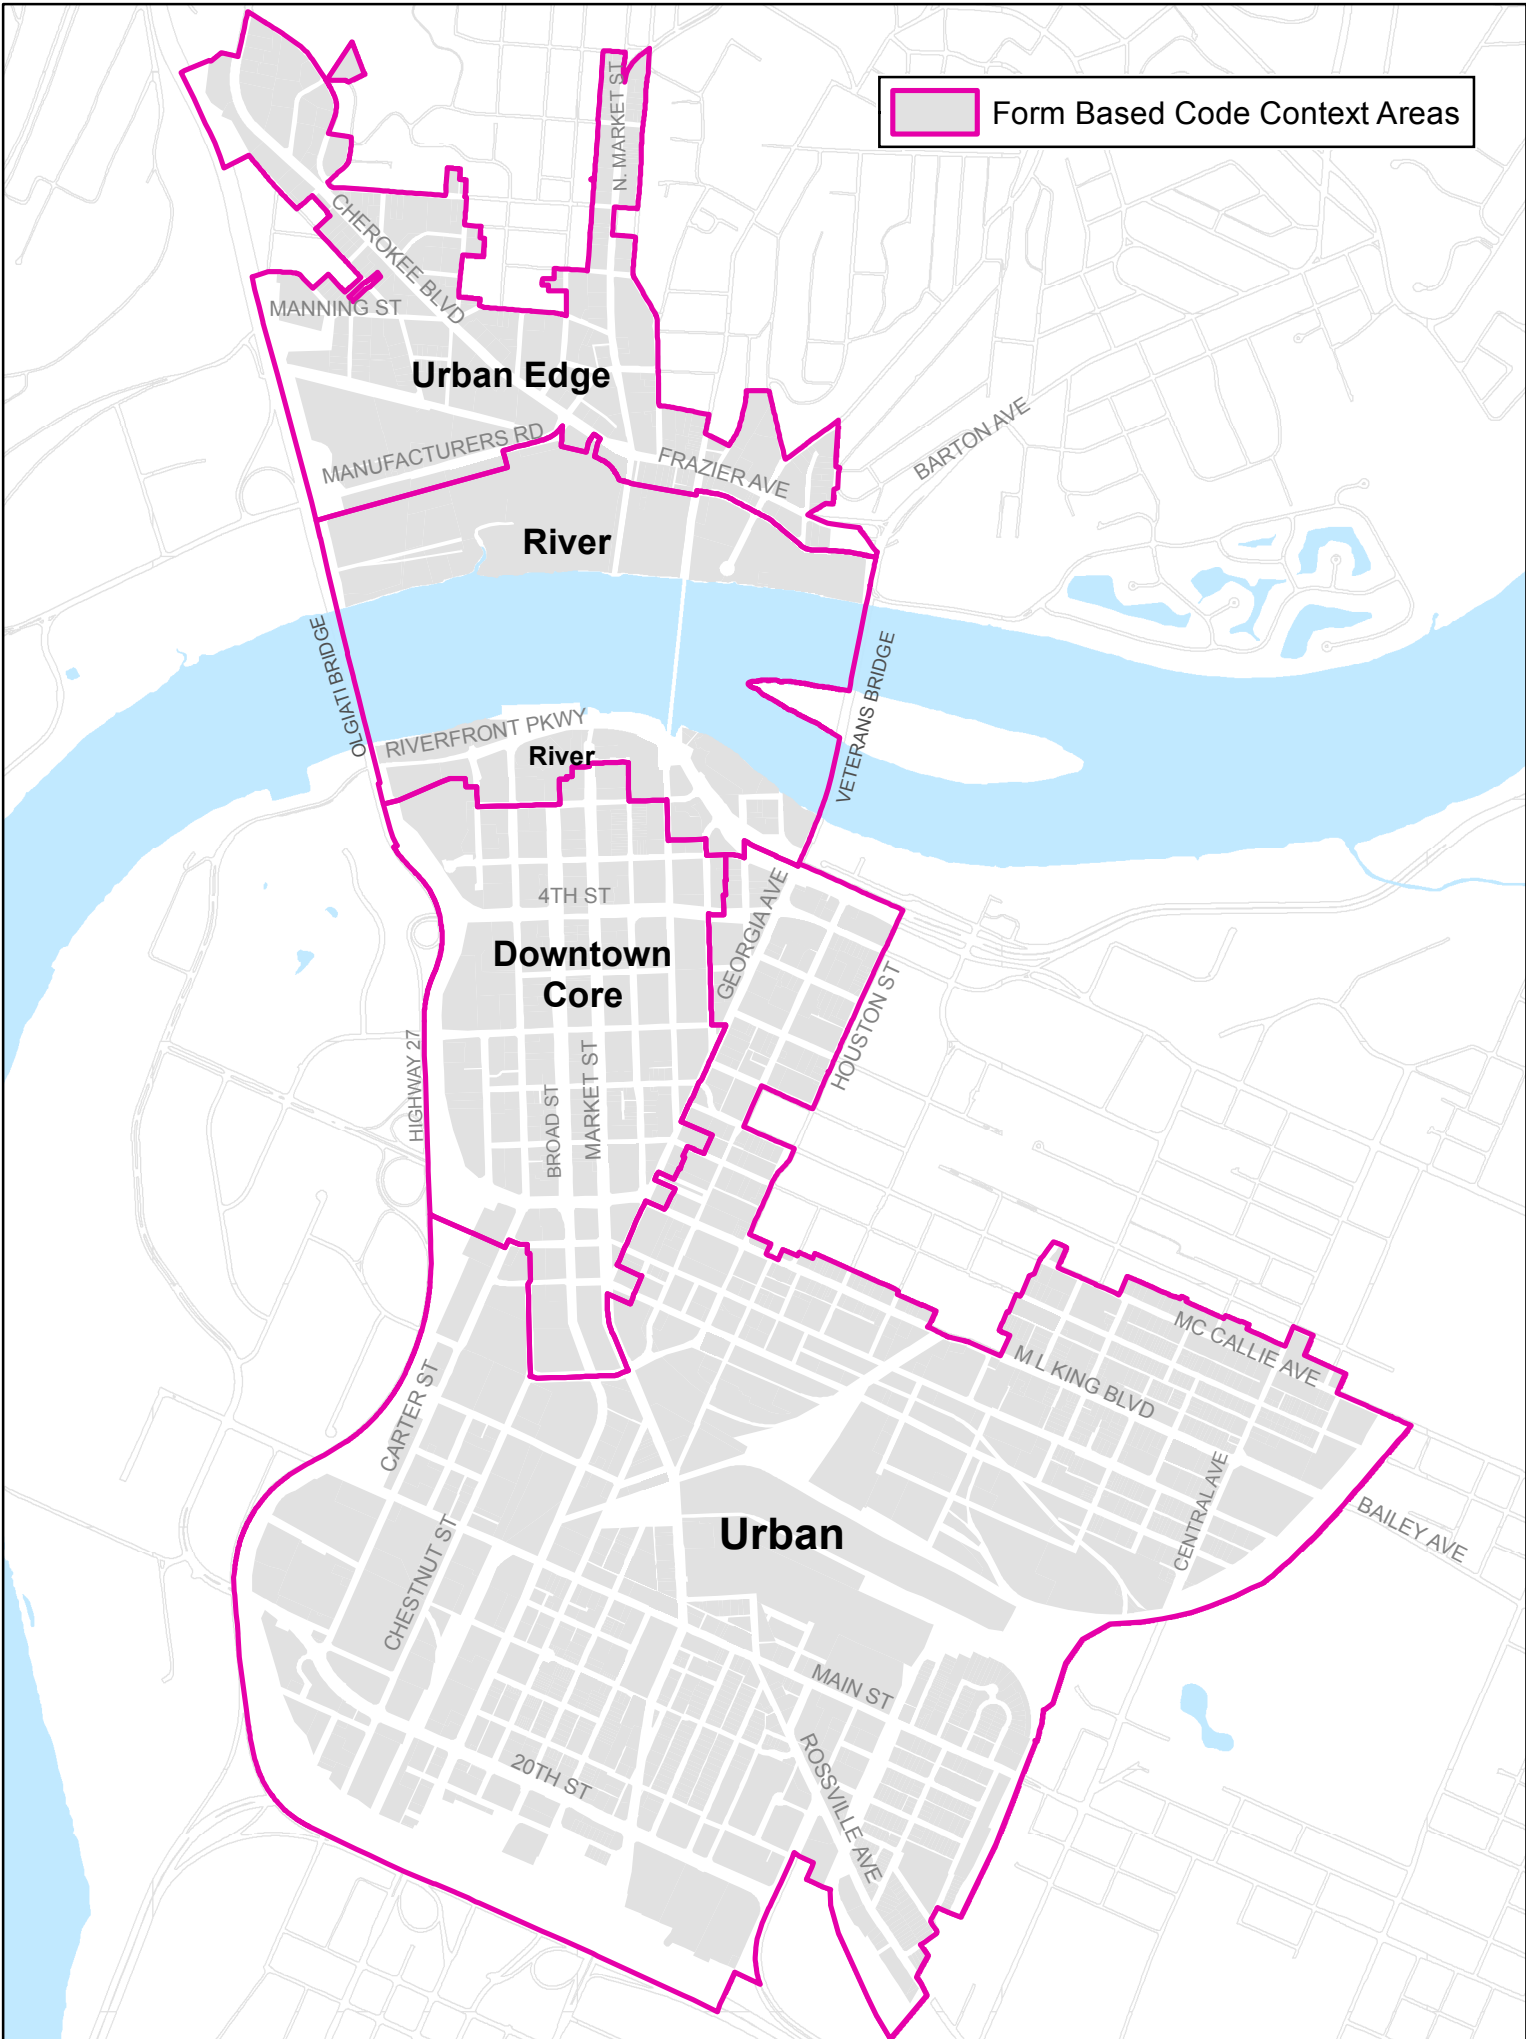

Form Based Code Context Areas

FBC Zoning	
[Yellow]	RD-2
[Orange]	RA-2
[Light Orange]	RA-3
[Dark Orange]	RA-4
[Brown]	RM-3
[Dark Brown]	RM-4
[Light Brown]	CX-3
[Medium Brown]	CX-4
[Dark Brown]	CX-5
[Very Dark Brown]	CX-6
[Darkest Brown]	CX-8
[Dark Brown]	CX-12
[Light Red]	SH-3
[Red]	SH-4
[Dark Red]	SH-6
[Yellow-Green]	SH-8
[Light Blue]	IX-3
[Medium Blue]	IX-4
[Dark Blue]	IX-6
[Very Dark Blue]	IX-8
[Blue]	IN-3
[Light Blue]	IN-4
[Pink]	CC-3
[Light Cyan]	CIV-3
[Medium Cyan]	CIV-4
[Dark Cyan]	CIV-6
[Light Green]	PK
[Medium Green]	RF-3
[Dark Green]	RF-4
[Very Dark Green]	RF-6
[Light Green]	RV-4
[Dark Green]	RV-6

Downtown Core

FBC Zoning

- RD-2
- RA-2
- RA-3
- RA-4
- RM-3
- RM-4
- CX-3
- CX-4
- CX-5
- CX-6
- CX-8
- CX-12
- SH-3
- SH-4
- SH-6
- SH-8
- IX-3
- IX-4
- IX-6
- IX-8
- IN-3
- IN-4
- CC-3
- CIV-3
- CIV-4
- CIV-6
- PK
- RF-3
- RF-4
- RF-6
- RV-4
- RV-6