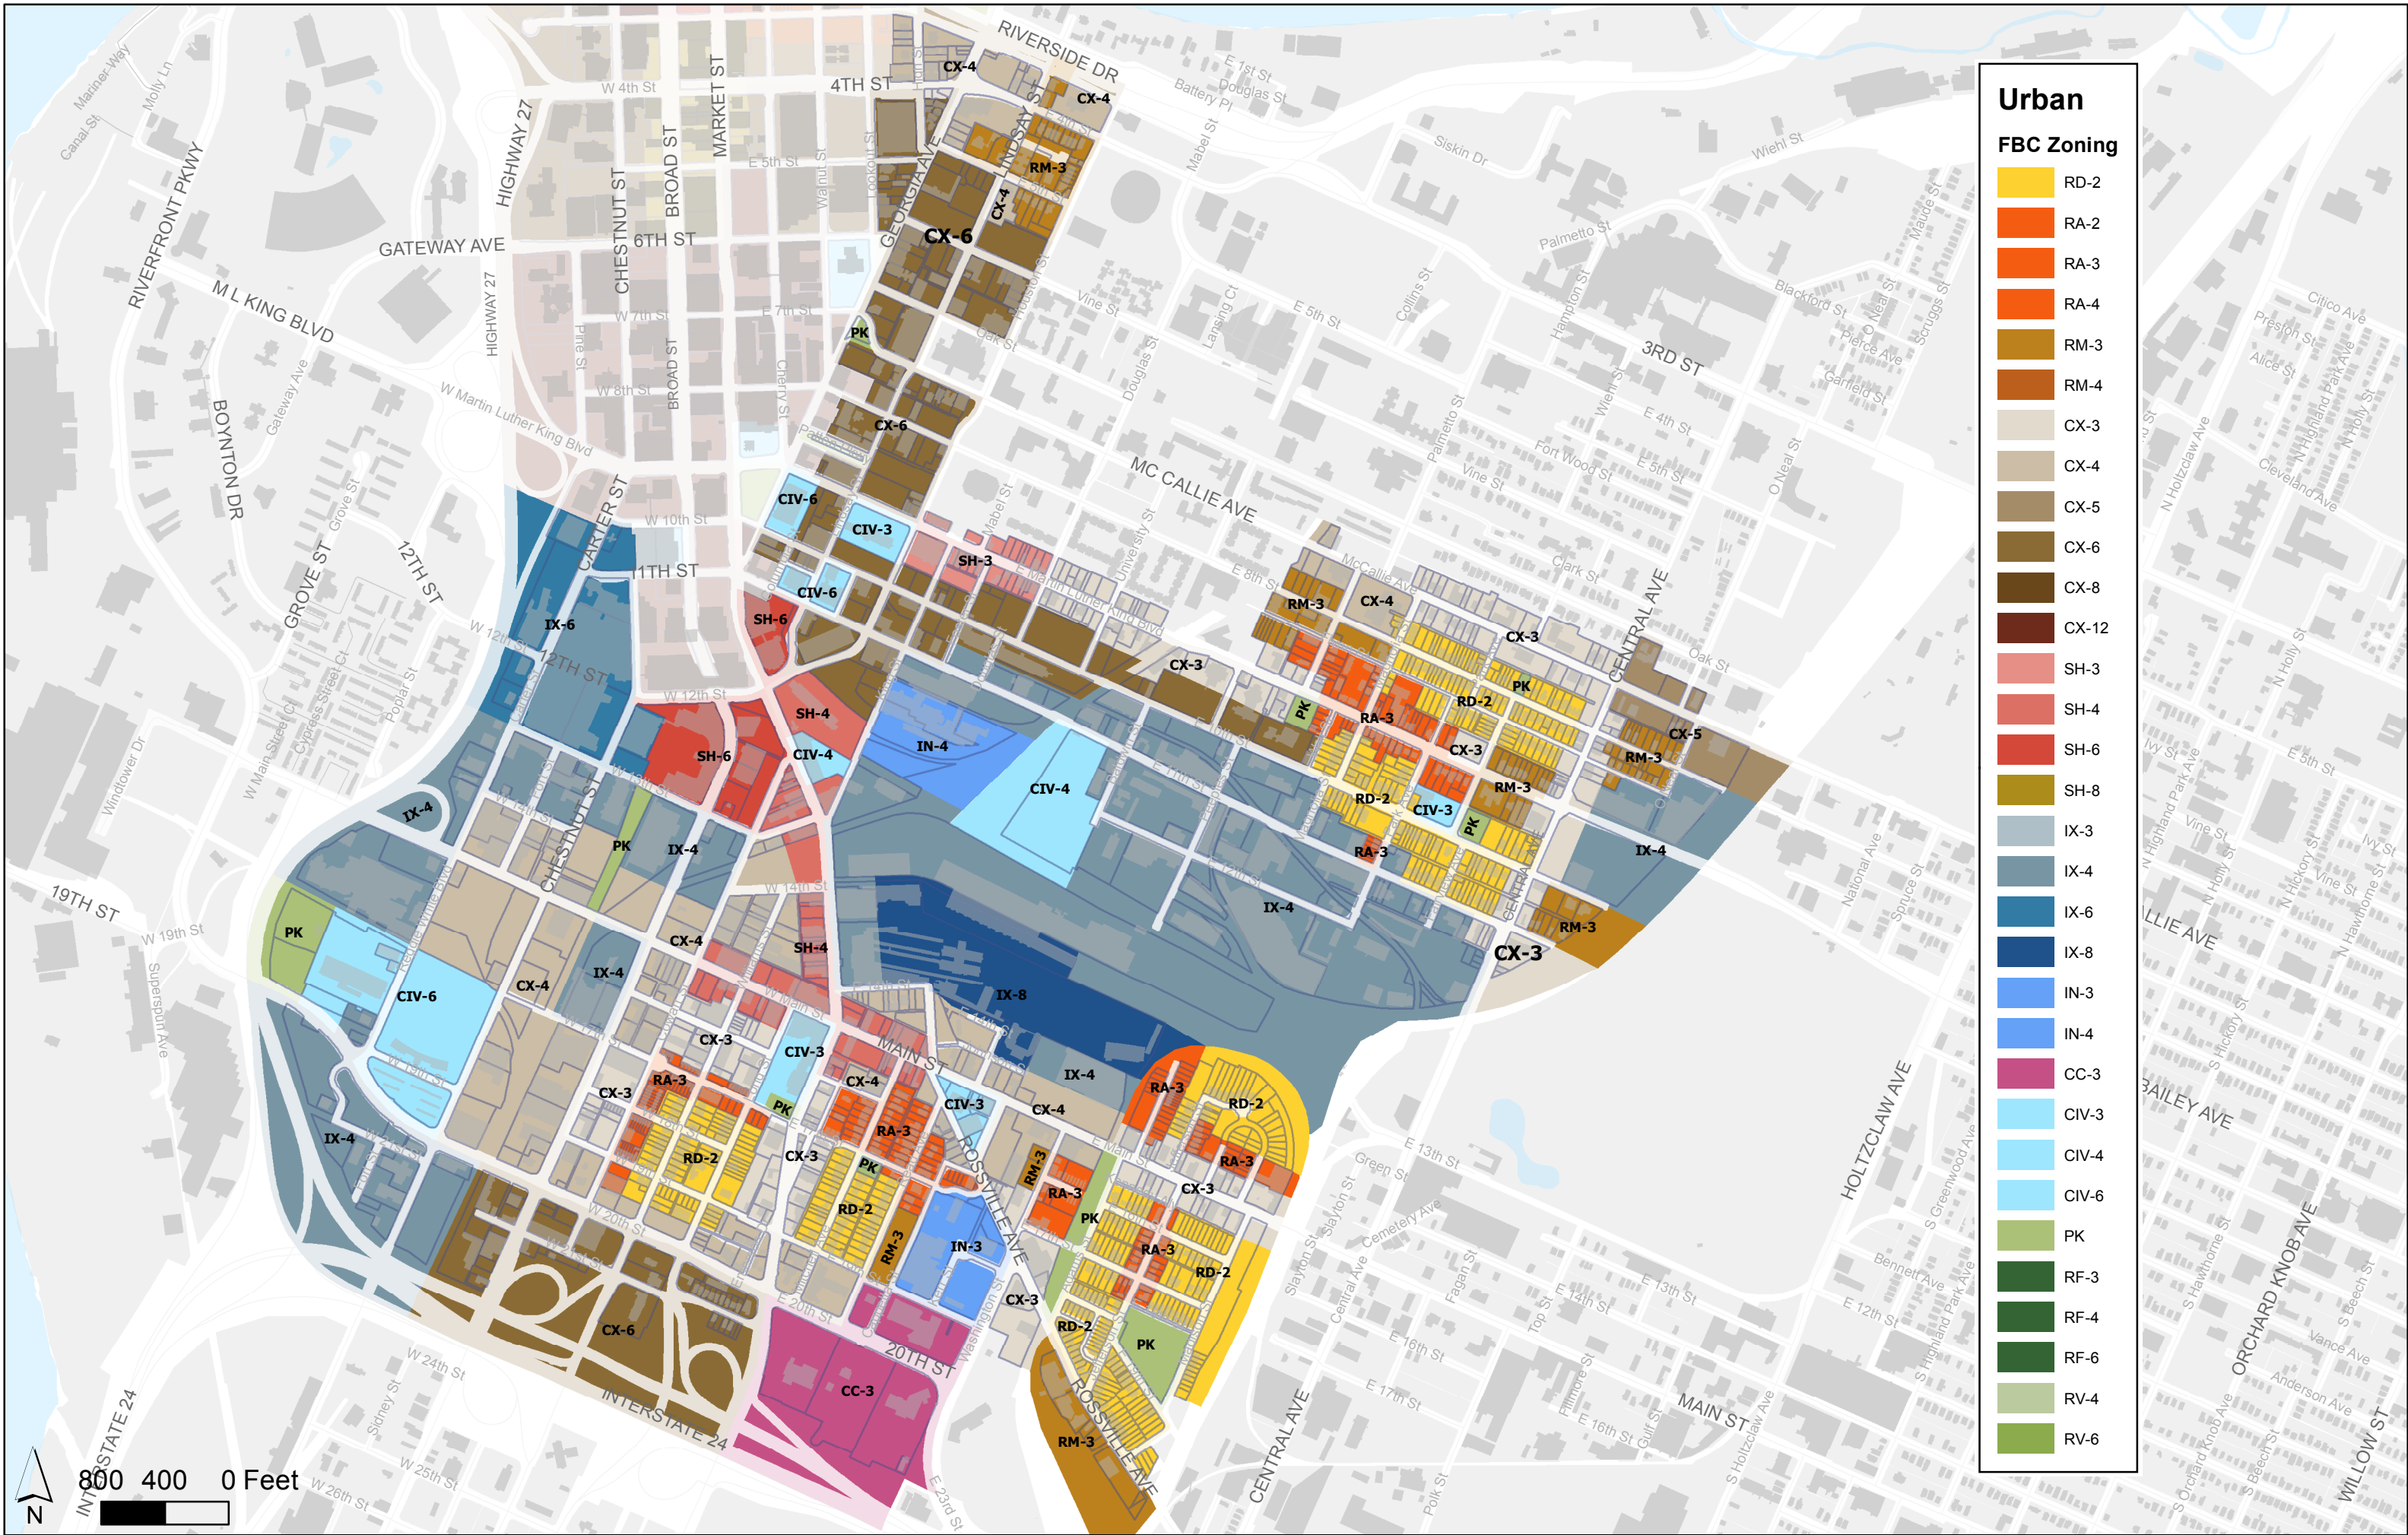

Form Based Code Context Areas

FBC Zoning	
[Yellow]	RD-2
[Orange]	RA-2
[Light Orange]	RA-3
[Dark Orange]	RA-4
[Brown]	RM-3
[Dark Brown]	RM-4
[Light Brown]	CX-3
[Medium Brown]	CX-4
[Dark Brown]	CX-5
[Very Dark Brown]	CX-6
[Darkest Brown]	CX-8
[Dark Brown]	CX-12
[Light Red]	SH-3
[Red]	SH-4
[Dark Red]	SH-6
[Yellow-Green]	SH-8
[Light Blue]	IX-3
[Medium Blue]	IX-4
[Dark Blue]	IX-6
[Very Dark Blue]	IX-8
[Blue]	IN-3
[Light Blue]	IN-4
[Pink]	CC-3
[Light Cyan]	CIV-3
[Medium Cyan]	CIV-4
[Dark Cyan]	CIV-6
[Light Green]	PK
[Medium Green]	RF-3
[Dark Green]	RF-4
[Very Dark Green]	RF-6
[Light Green]	RV-4
[Dark Green]	RV-6

Downtown Core

FBC Zoning

- RD-2
- RA-2
- RA-3
- RA-4
- RM-3
- RM-4
- CX-3
- CX-4
- CX-5
- CX-6
- CX-8
- CX-12
- SH-3
- SH-4
- SH-6
- SH-8
- IX-3
- IX-4
- IX-6
- IX-8
- IN-3
- IN-4
- CC-3
- CIV-3
- CIV-4
- CIV-6
- PK
- RF-3
- RF-4
- RF-6
- RV-4
- RV-6

400 200 0 Feet

River	
FBC Zoning	
[Yellow]	RD-2
[Orange]	RA-2
[Red-Orange]	RA-3
[Red]	RA-4
[Brown-Orange]	RM-3
[Brown]	RM-4
[Light Tan]	CX-3
[Tan]	CX-4
[Light Brown]	CX-5
[Brown]	CX-6
[Dark Brown]	CX-8
[Dark Brown]	CX-12
[Light Red]	SH-3
[Red]	SH-4
[Dark Red]	SH-6
[Olive Green]	SH-8
[Light Gray]	IX-3
[Medium Gray]	IX-4
[Dark Blue-Gray]	IX-6
[Dark Blue]	IX-8
[Light Blue]	IN-3
[Medium Blue]	IN-4
[Pink]	CC-3
[Light Blue]	CIV-3
[Medium Blue]	CIV-4
[Light Blue]	CIV-6
[Light Green]	PK
[Dark Green]	RF-3
[Dark Green]	RF-4
[Dark Green]	RF-6
[Light Green]	RV-4
[Medium Green]	RV-6

Urban FBC Zoning

[Yellow]	RD-2
[Orange]	RA-2
[Red-Orange]	RA-3
[Red]	RA-4
[Brown]	RM-3
[Dark Brown]	RM-4
[Light Tan]	CX-3
[Tan]	CX-4
[Dark Tan]	CX-5
[Darker Brown]	CX-6
[Very Dark Brown]	CX-8
[Dark Brown]	CX-12
[Light Red]	SH-3
[Red]	SH-4
[Dark Red]	SH-6
[Maroon]	SH-8
[Light Blue]	IX-3
[Blue]	IX-4
[Dark Blue]	IX-6
[Very Dark Blue]	IX-8
[Light Blue]	IN-3
[Medium Blue]	IN-4
[Pink]	CC-3
[Light Cyan]	CIV-3
[Cyan]	CIV-4
[Dark Cyan]	CIV-6
[Green]	PK
[Dark Green]	RF-3
[Medium Green]	RF-4
[Light Green]	RF-6
[Very Light Green]	RV-4
[Light Green]	RV-6