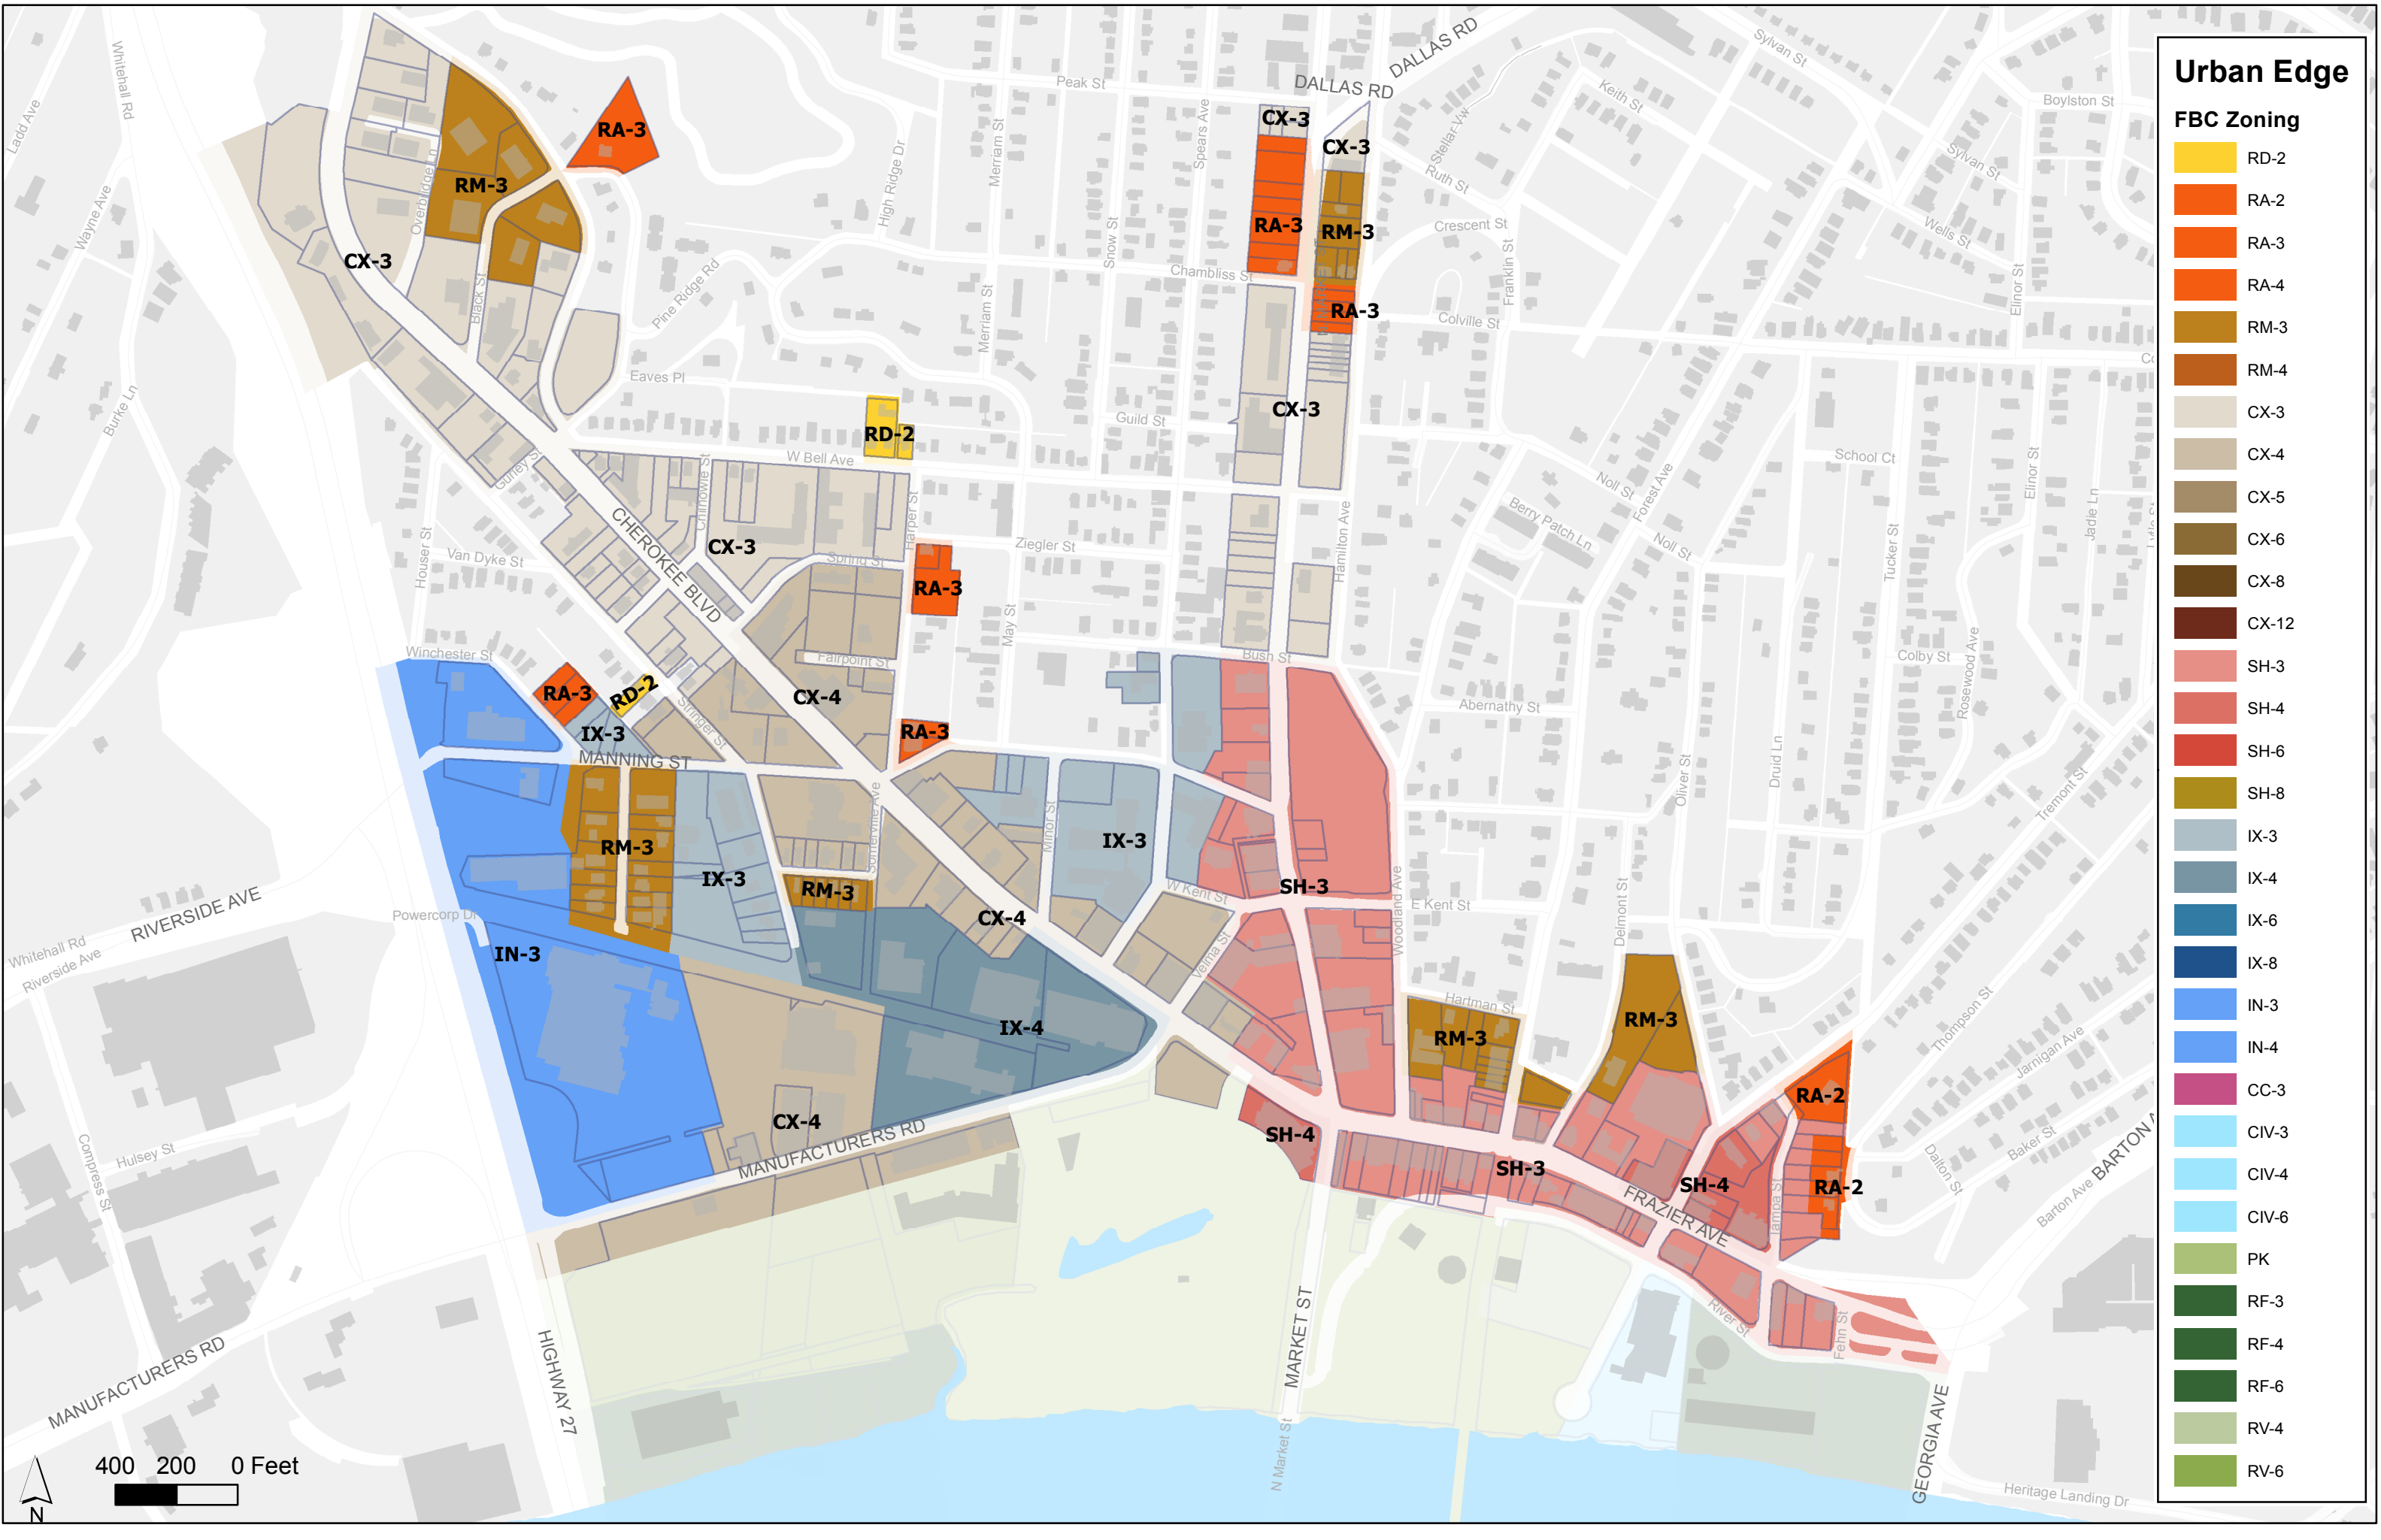

Form Based Code Context Areas

FBC Zoning	
[Yellow]	RD-2
[Orange]	RA-2
[Light Orange]	RA-3
[Dark Orange]	RA-4
[Brown]	RM-3
[Dark Brown]	RM-4
[Light Brown]	CX-3
[Medium Brown]	CX-4
[Dark Brown]	CX-5
[Very Dark Brown]	CX-6
[Darkest Brown]	CX-8
[Dark Brown]	CX-12
[Light Red]	SH-3
[Red]	SH-4
[Dark Red]	SH-6
[Yellow-Green]	SH-8
[Light Blue]	IX-3
[Medium Blue]	IX-4
[Dark Blue]	IX-6
[Very Dark Blue]	IX-8
[Blue]	IN-3
[Light Blue]	IN-4
[Pink]	CC-3
[Light Cyan]	CIV-3
[Medium Cyan]	CIV-4
[Dark Cyan]	CIV-6
[Light Green]	PK
[Medium Green]	RF-3
[Dark Green]	RF-4
[Very Dark Green]	RF-6
[Light Green]	RV-4
[Dark Green]	RV-6

Downtown Core

FBC Zoning

- RD-2
- RA-2
- RA-3
- RA-4
- RM-3
- RM-4
- CX-3
- CX-4
- CX-5
- CX-6
- CX-8
- CX-12
- SH-3
- SH-4
- SH-6
- SH-8
- IX-3
- IX-4
- IX-6
- IX-8
- IN-3
- IN-4
- CC-3
- CIV-3
- CIV-4
- CIV-6
- PK
- RF-3
- RF-4
- RF-6
- RV-4
- RV-6

400 200 0 Feet

River	
FBC Zoning	
[Yellow]	RD-2
[Orange]	RA-2
[Red-Orange]	RA-3
[Red]	RA-4
[Brown-Orange]	RM-3
[Brown]	RM-4
[Light Tan]	CX-3
[Tan]	CX-4
[Light Brown]	CX-5
[Brown]	CX-6
[Dark Brown]	CX-8
[Dark Brown]	CX-12
[Light Red]	SH-3
[Red]	SH-4
[Dark Red]	SH-6
[Olive Green]	SH-8
[Light Gray]	IX-3
[Medium Gray]	IX-4
[Dark Blue-Gray]	IX-6
[Dark Blue]	IX-8
[Light Blue]	IN-3
[Medium Blue]	IN-4
[Pink]	CC-3
[Light Blue]	CIV-3
[Medium Blue]	CIV-4
[Light Blue]	CIV-6
[Light Green]	PK
[Dark Green]	RF-3
[Dark Green]	RF-4
[Dark Green]	RF-6
[Light Green]	RV-4
[Medium Green]	RV-6

Urban FBC Zoning

[Yellow]	RD-2
[Orange]	RA-2
[Red-Orange]	RA-3
[Red]	RA-4
[Brown]	RM-3
[Dark Brown]	RM-4
[Light Tan]	CX-3
[Tan]	CX-4
[Dark Tan]	CX-5
[Darker Brown]	CX-6
[Very Dark Brown]	CX-8
[Dark Brown]	CX-12
[Light Red]	SH-3
[Red]	SH-4
[Dark Red]	SH-6
[Maroon]	SH-8
[Light Blue]	IX-3
[Blue]	IX-4
[Dark Blue]	IX-6
[Very Dark Blue]	IX-8
[Light Blue]	IN-3
[Medium Blue]	IN-4
[Pink]	CC-3
[Light Cyan]	CIV-3
[Cyan]	CIV-4
[Dark Cyan]	CIV-6
[Green]	PK
[Dark Green]	RF-3
[Medium Green]	RF-4
[Light Green]	RF-6
[Very Light Green]	RV-4
[Light Green]	RV-6