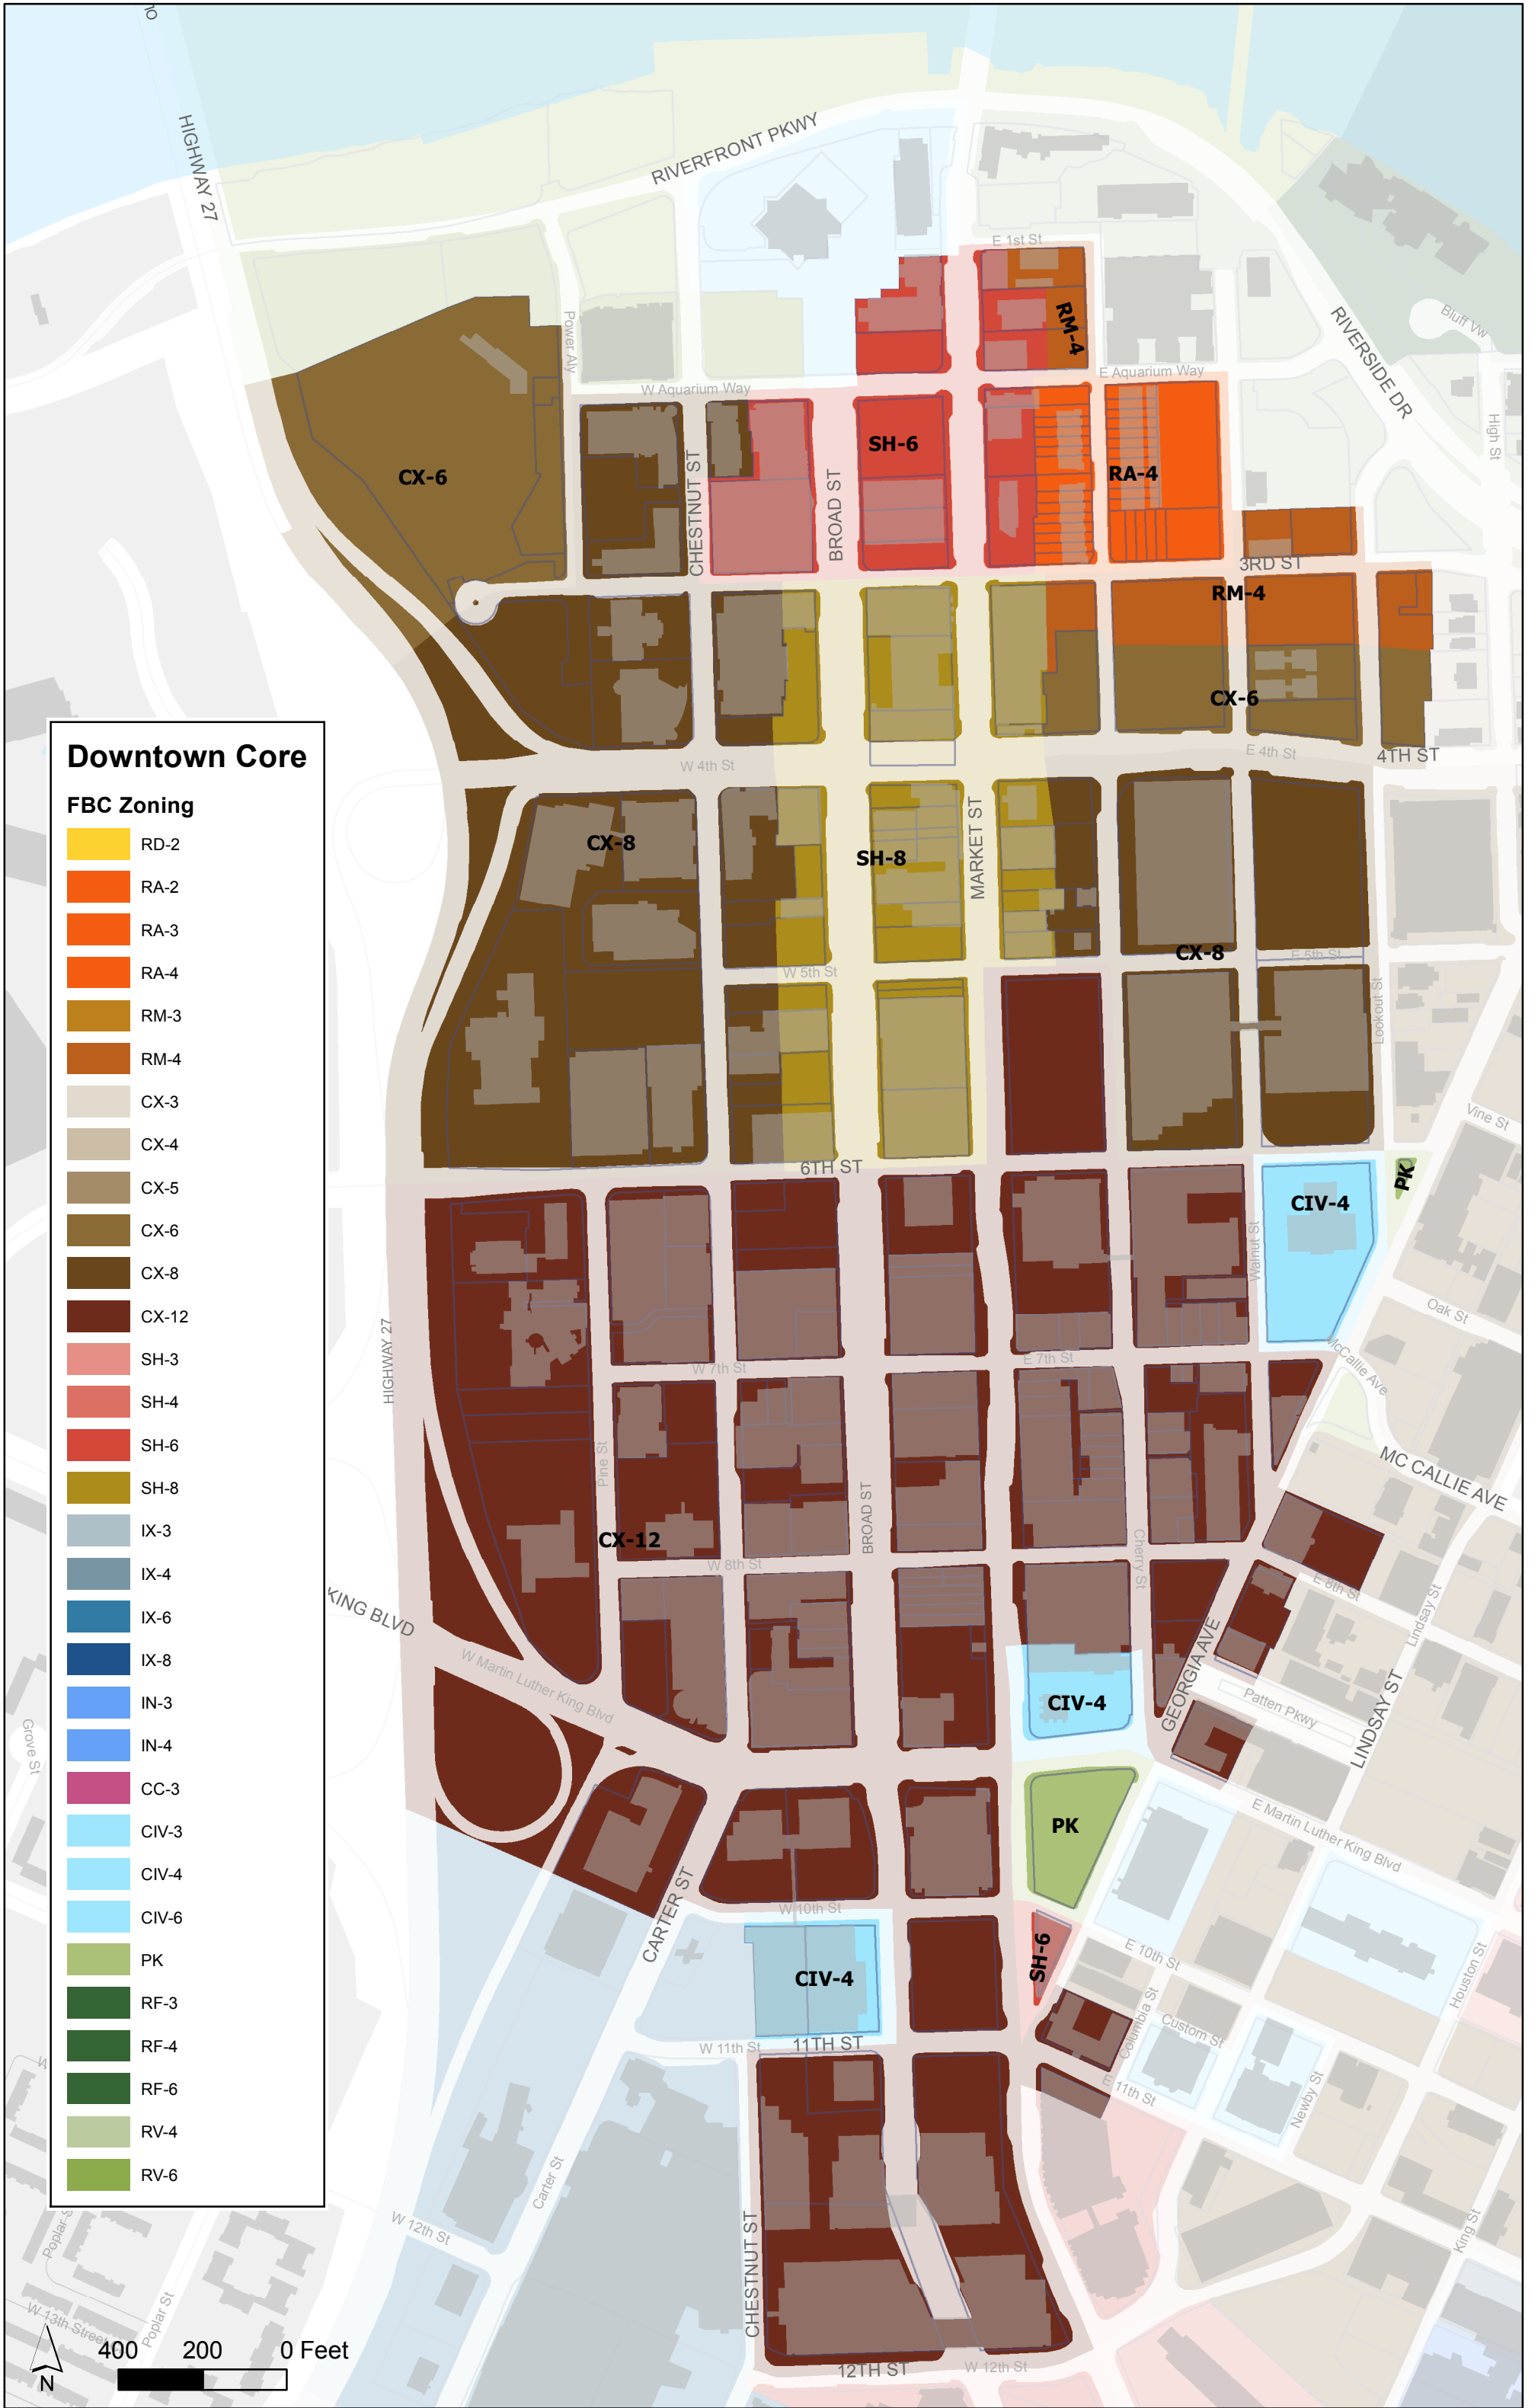

Form Based Code Context Areas

FBC Zoning	
[Yellow]	RD-2
[Orange]	RA-2
[Light Orange]	RA-3
[Dark Orange]	RA-4
[Brown]	RM-3
[Dark Brown]	RM-4
[Light Brown]	CX-3
[Medium Brown]	CX-4
[Dark Brown]	CX-5
[Very Dark Brown]	CX-6
[Darkest Brown]	CX-8
[Dark Brown]	CX-12
[Light Red]	SH-3
[Red]	SH-4
[Dark Red]	SH-6
[Yellow-Green]	SH-8
[Light Blue]	IX-3
[Medium Blue]	IX-4
[Dark Blue]	IX-6
[Very Dark Blue]	IX-8
[Blue]	IN-3
[Light Blue]	IN-4
[Pink]	CC-3
[Light Cyan]	CIV-3
[Medium Cyan]	CIV-4
[Dark Cyan]	CIV-6
[Light Green]	PK
[Medium Green]	RF-3
[Dark Green]	RF-4
[Very Dark Green]	RF-6
[Light Green]	RV-4
[Dark Green]	RV-6

Downtown Core

FBC Zoning

- RD-2
- RA-2
- RA-3
- RA-4
- RM-3
- RM-4
- CX-3
- CX-4
- CX-5
- CX-6
- CX-8
- CX-12
- SH-3
- SH-4
- SH-6
- SH-8
- IX-3
- IX-4
- IX-6
- IX-8
- IN-3
- IN-4
- CC-3
- CIV-3
- CIV-4
- CIV-6
- PK
- RF-3
- RF-4
- RF-6
- RV-4
- RV-6

400 200 0 Feet

River	
FBC Zoning	
[Yellow]	RD-2
[Orange]	RA-2
[Red-Orange]	RA-3
[Red]	RA-4
[Brown-Orange]	RM-3
[Brown]	RM-4
[Light Tan]	CX-3
[Tan]	CX-4
[Light Brown]	CX-5
[Brown]	CX-6
[Dark Brown]	CX-8
[Dark Brown]	CX-12
[Light Red]	SH-3
[Red]	SH-4
[Dark Red]	SH-6
[Olive Green]	SH-8
[Light Gray]	IX-3
[Medium Gray]	IX-4
[Dark Blue-Gray]	IX-6
[Dark Blue]	IX-8
[Light Blue]	IN-3
[Medium Blue]	IN-4
[Pink]	CC-3
[Light Blue]	CIV-3
[Medium Blue]	CIV-4
[Light Blue]	CIV-6
[Light Green]	PK
[Dark Green]	RF-3
[Dark Green]	RF-4
[Dark Green]	RF-6
[Light Green]	RV-4
[Medium Green]	RV-6

Urban FBC Zoning

[Yellow]	RD-2
[Orange]	RA-2
[Red-Orange]	RA-3
[Red]	RA-4
[Brown]	RM-3
[Dark Brown]	RM-4
[Light Tan]	CX-3
[Tan]	CX-4
[Dark Tan]	CX-5
[Darker Brown]	CX-6
[Very Dark Brown]	CX-8
[Dark Brown]	CX-12
[Light Red]	SH-3
[Red]	SH-4
[Dark Red]	SH-6
[Maroon]	SH-8
[Light Blue]	IX-3
[Blue]	IX-4
[Dark Blue]	IX-6
[Very Dark Blue]	IX-8
[Light Blue]	IN-3
[Medium Blue]	IN-4
[Pink]	CC-3
[Light Cyan]	CIV-3
[Cyan]	CIV-4
[Dark Cyan]	CIV-6
[Green]	PK
[Dark Green]	RF-3
[Medium Green]	RF-4
[Light Green]	RF-6
[Very Light Green]	RV-4
[Light Green]	RV-6