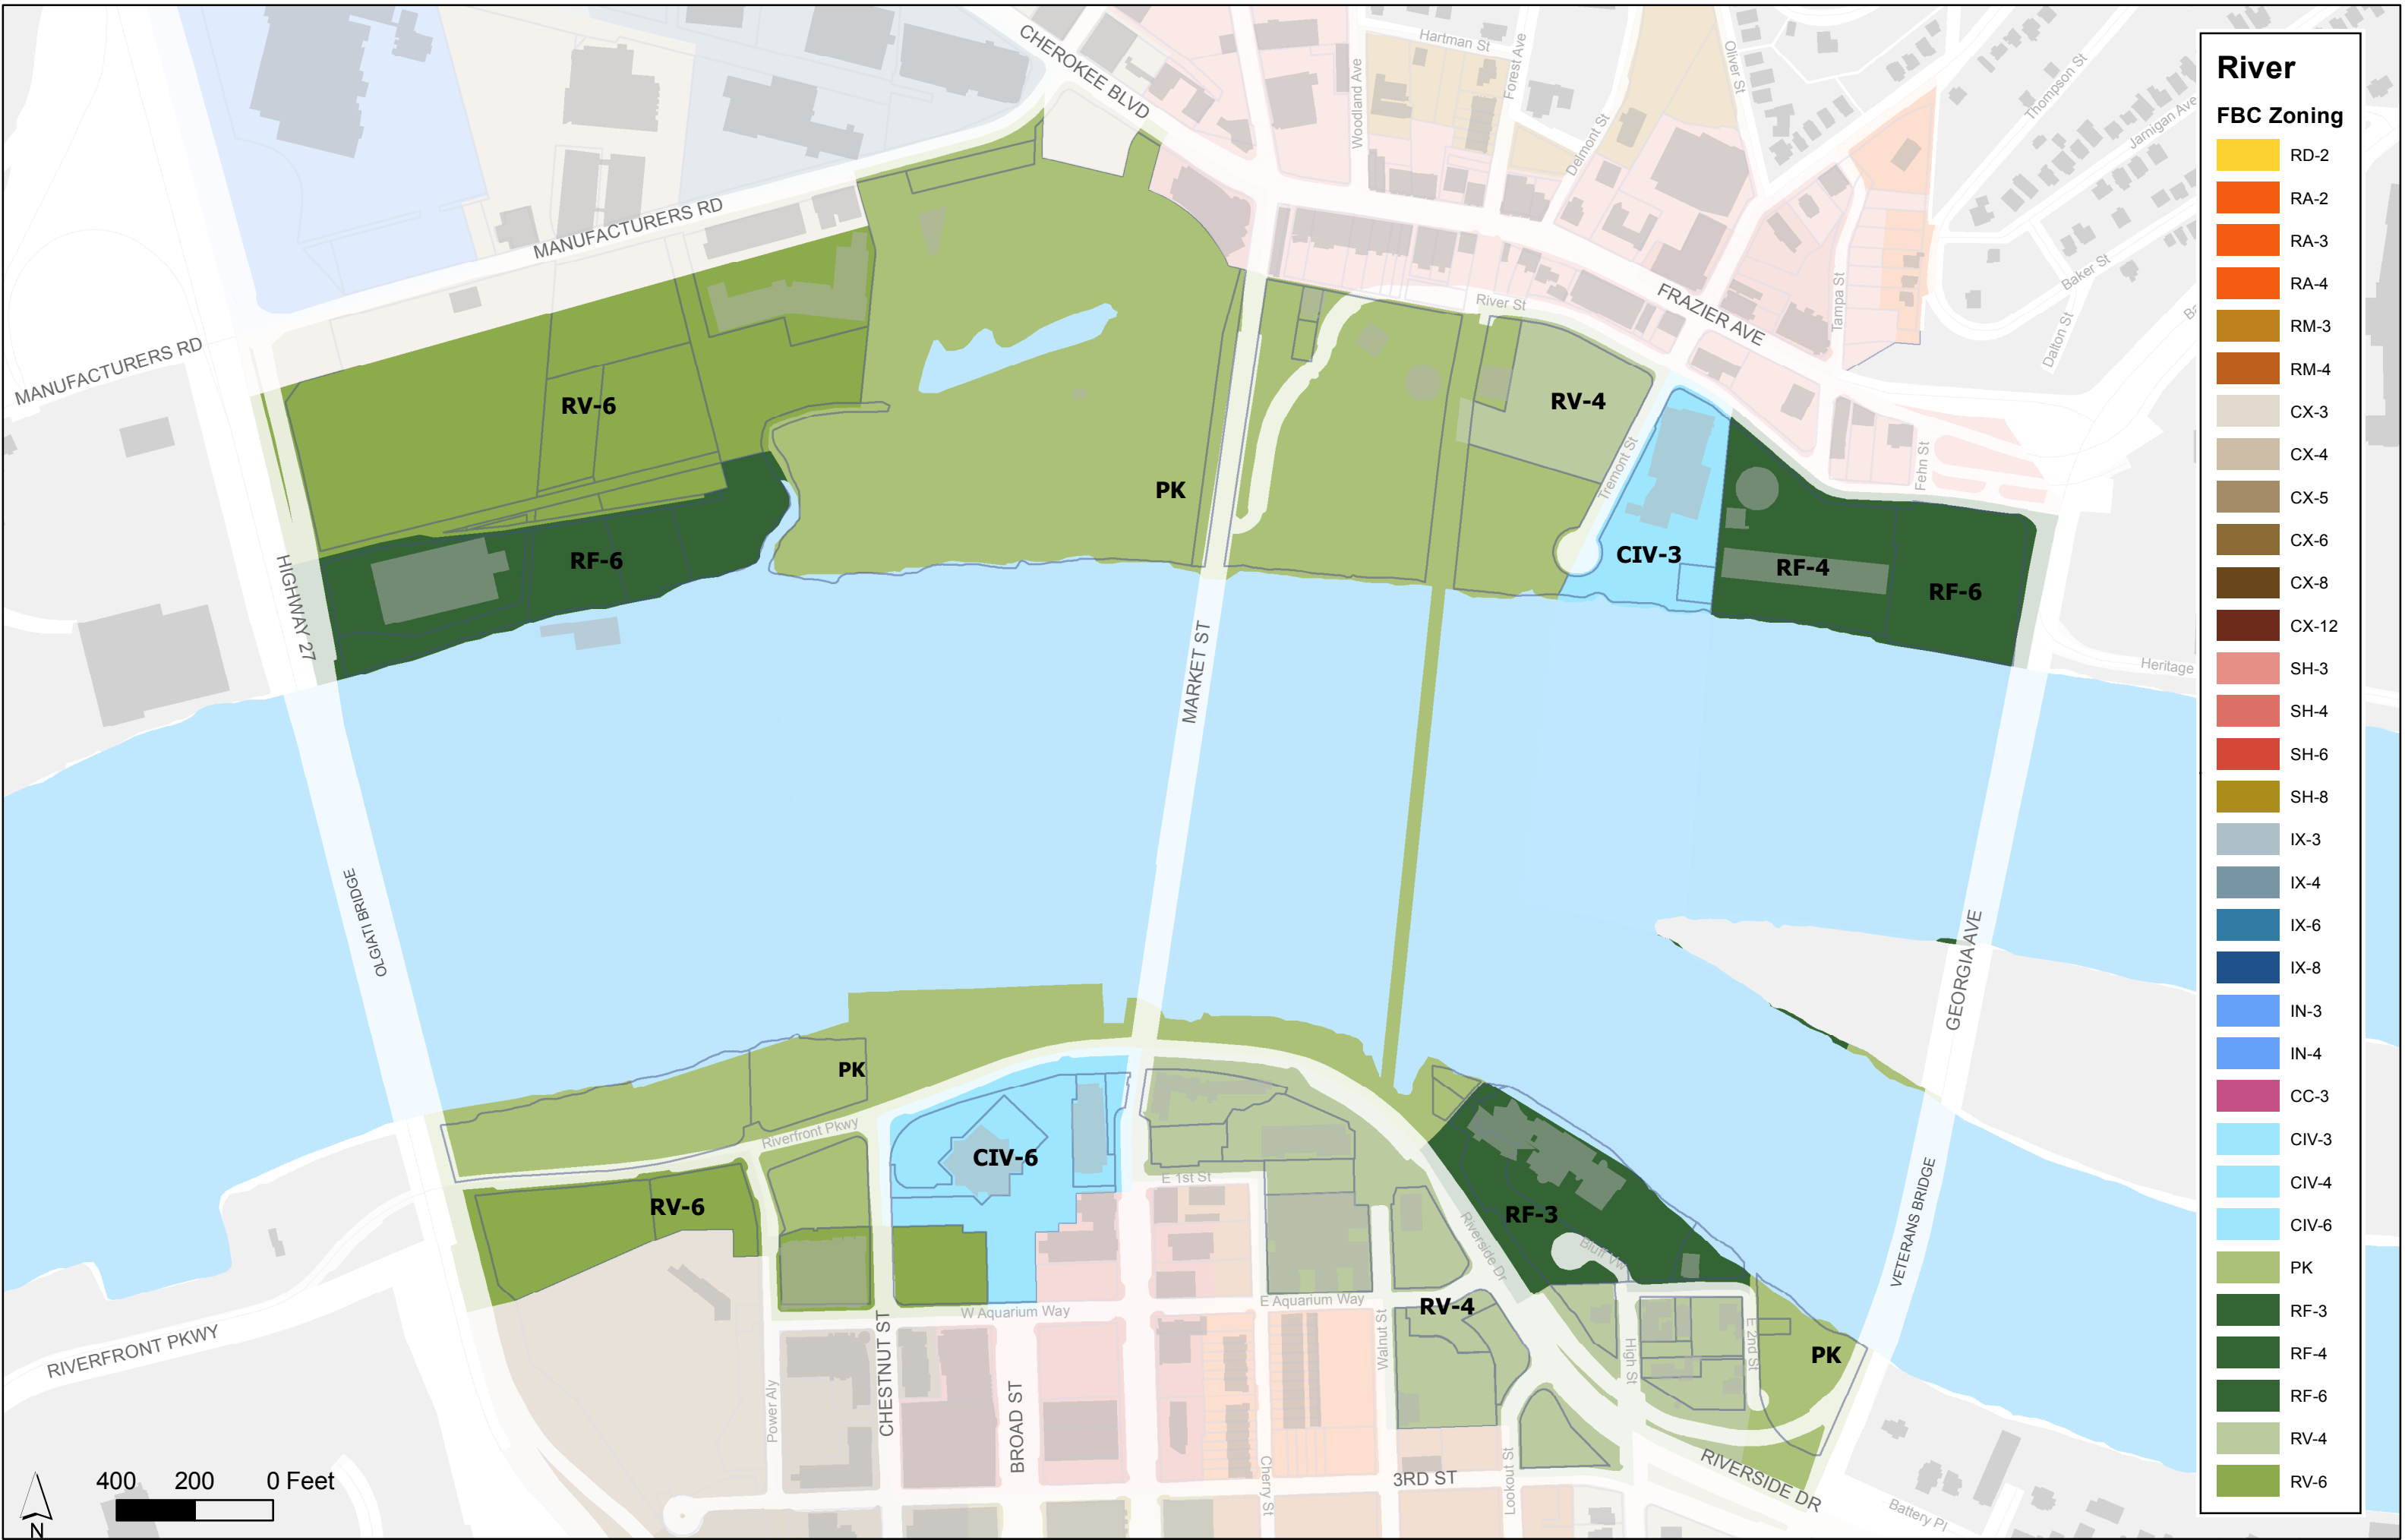

Form Based Code Context Areas

FBC Zoning	
[Yellow]	RD-2
[Orange]	RA-2
[Light Orange]	RA-3
[Dark Orange]	RA-4
[Brown]	RM-3
[Dark Brown]	RM-4
[Light Brown]	CX-3
[Medium Brown]	CX-4
[Dark Brown]	CX-5
[Very Dark Brown]	CX-6
[Darkest Brown]	CX-8
[Dark Brown]	CX-12
[Light Red]	SH-3
[Red]	SH-4
[Dark Red]	SH-6
[Yellow-Green]	SH-8
[Light Blue]	IX-3
[Medium Blue]	IX-4
[Dark Blue]	IX-6
[Very Dark Blue]	IX-8
[Blue]	IN-3
[Light Blue]	IN-4
[Pink]	CC-3
[Light Cyan]	CIV-3
[Medium Cyan]	CIV-4
[Dark Cyan]	CIV-6
[Light Green]	PK
[Medium Green]	RF-3
[Dark Green]	RF-4
[Very Dark Green]	RF-6
[Light Green]	RV-4
[Dark Green]	RV-6

Downtown Core

FBC Zoning

- RD-2
- RA-2
- RA-3
- RA-4
- RM-3
- RM-4
- CX-3
- CX-4
- CX-5
- CX-6
- CX-8
- CX-12
- SH-3
- SH-4
- SH-6
- SH-8
- IX-3
- IX-4
- IX-6
- IX-8
- IN-3
- IN-4
- CC-3
- CIV-3
- CIV-4
- CIV-6
- PK
- RF-3
- RF-4
- RF-6
- RV-4
- RV-6

400 200 0 Feet

River	
FBC Zoning	
[Yellow]	RD-2
[Orange]	RA-2
[Red-Orange]	RA-3
[Red]	RA-4
[Brown-Orange]	RM-3
[Brown]	RM-4
[Light Tan]	CX-3
[Tan]	CX-4
[Light Brown]	CX-5
[Brown]	CX-6
[Dark Brown]	CX-8
[Dark Brown]	CX-12
[Light Red]	SH-3
[Red]	SH-4
[Dark Red]	SH-6
[Olive Green]	SH-8
[Light Gray]	IX-3
[Medium Gray]	IX-4
[Dark Blue-Gray]	IX-6
[Dark Blue]	IX-8
[Light Blue]	IN-3
[Medium Blue]	IN-4
[Pink]	CC-3
[Light Blue]	CIV-3
[Medium Blue]	CIV-4
[Light Blue]	CIV-6
[Light Green]	PK
[Dark Green]	RF-3
[Dark Green]	RF-4
[Dark Green]	RF-6
[Light Green]	RV-4
[Medium Green]	RV-6

Urban FBC Zoning

[Yellow]	RD-2
[Orange]	RA-2
[Red-Orange]	RA-3
[Red]	RA-4
[Brown]	RM-3
[Dark Brown]	RM-4
[Light Tan]	CX-3
[Tan]	CX-4
[Dark Tan]	CX-5
[Darker Brown]	CX-6
[Very Dark Brown]	CX-8
[Dark Brown]	CX-12
[Light Red]	SH-3
[Red]	SH-4
[Dark Red]	SH-6
[Maroon]	SH-8
[Light Blue]	IX-3
[Blue]	IX-4
[Dark Blue]	IX-6
[Very Dark Blue]	IX-8
[Light Blue]	IN-3
[Medium Blue]	IN-4
[Pink]	CC-3
[Light Cyan]	CIV-3
[Cyan]	CIV-4
[Dark Cyan]	CIV-6
[Green]	PK
[Dark Green]	RF-3
[Medium Green]	RF-4
[Light Green]	RF-6
[Very Light Green]	RV-4
[Light Green]	RV-6