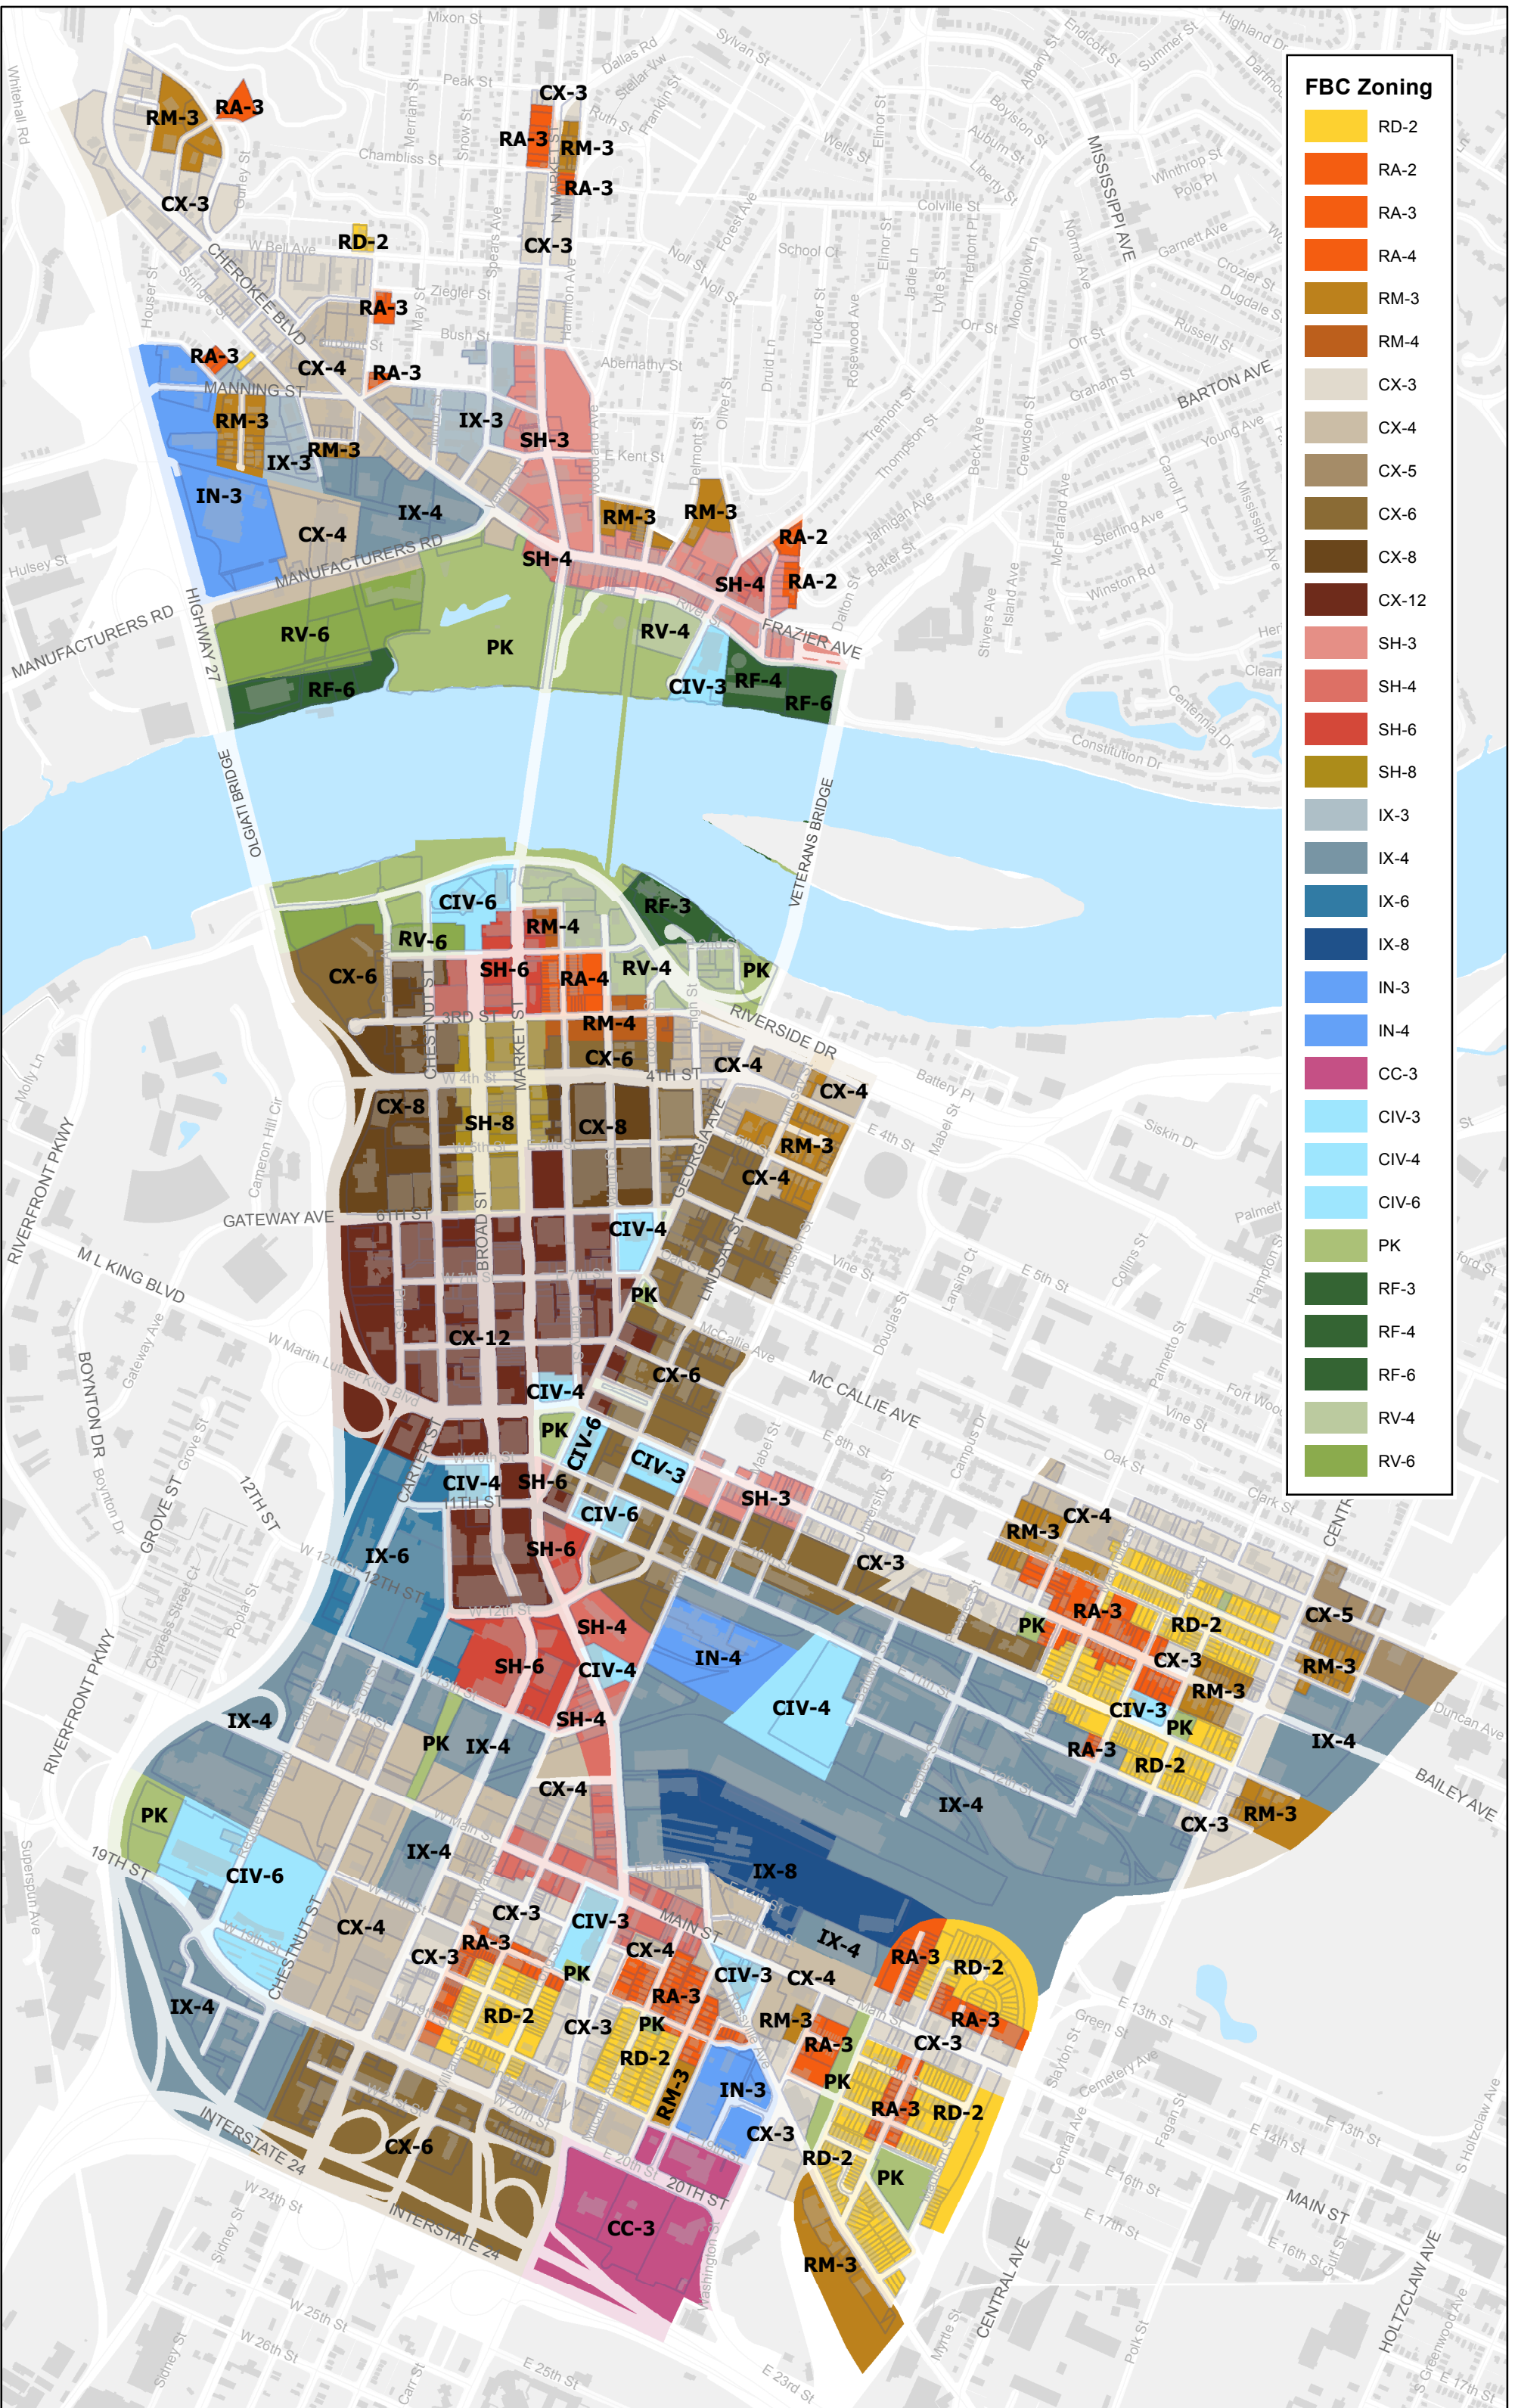

Form Based Code Context Areas

FBC Zoning	
[Yellow]	RD-2
[Orange]	RA-2
[Light Orange]	RA-3
[Dark Orange]	RA-4
[Brown]	RM-3
[Dark Brown]	RM-4
[Light Brown]	CX-3
[Medium Brown]	CX-4
[Dark Brown]	CX-5
[Very Dark Brown]	CX-6
[Darkest Brown]	CX-8
[Dark Brown]	CX-12
[Light Red]	SH-3
[Red]	SH-4
[Dark Red]	SH-6
[Yellow-Green]	SH-8
[Light Blue]	IX-3
[Medium Blue]	IX-4
[Dark Blue]	IX-6
[Very Dark Blue]	IX-8
[Blue]	IN-3
[Light Blue]	IN-4
[Pink]	CC-3
[Light Cyan]	CIV-3
[Medium Cyan]	CIV-4
[Dark Cyan]	CIV-6
[Light Green]	PK
[Medium Green]	RF-3
[Dark Green]	RF-4
[Very Dark Green]	RF-6
[Light Green]	RV-4
[Dark Green]	RV-6

Downtown Core

FBC Zoning

- RD-2
- RA-2
- RA-3
- RA-4
- RM-3
- RM-4
- CX-3
- CX-4
- CX-5
- CX-6
- CX-8
- CX-12
- SH-3
- SH-4
- SH-6
- SH-8
- IX-3
- IX-4
- IX-6
- IX-8
- IN-3
- IN-4
- CC-3
- CIV-3
- CIV-4
- CIV-6
- PK
- RF-3
- RF-4
- RF-6
- RV-4
- RV-6

400 200 0 Feet

River	
FBC Zoning	
[Yellow]	RD-2
[Orange]	RA-2
[Red-Orange]	RA-3
[Red]	RA-4
[Brown-Orange]	RM-3
[Brown]	RM-4
[Light Tan]	CX-3
[Tan]	CX-4
[Light Brown]	CX-5
[Brown]	CX-6
[Dark Brown]	CX-8
[Dark Brown]	CX-12
[Light Red]	SH-3
[Red]	SH-4
[Dark Red]	SH-6
[Olive Green]	SH-8
[Light Gray]	IX-3
[Medium Gray]	IX-4
[Dark Blue-Gray]	IX-6
[Dark Blue]	IX-8
[Light Blue]	IN-3
[Medium Blue]	IN-4
[Pink]	CC-3
[Light Blue]	CIV-3
[Medium Blue]	CIV-4
[Light Blue]	CIV-6
[Light Green]	PK
[Dark Green]	RF-3
[Dark Green]	RF-4
[Dark Green]	RF-6
[Light Green]	RV-4
[Medium Green]	RV-6

Urban FBC Zoning

[Yellow]	RD-2
[Orange]	RA-2
[Red-Orange]	RA-3
[Red]	RA-4
[Brown]	RM-3
[Dark Brown]	RM-4
[Light Tan]	CX-3
[Tan]	CX-4
[Dark Tan]	CX-5
[Darker Brown]	CX-6
[Very Dark Brown]	CX-8
[Dark Brown]	CX-12
[Light Red]	SH-3
[Red]	SH-4
[Dark Red]	SH-6
[Maroon]	SH-8
[Light Blue]	IX-3
[Blue]	IX-4
[Dark Blue]	IX-6
[Very Dark Blue]	IX-8
[Light Blue]	IN-3
[Medium Blue]	IN-4
[Pink]	CC-3
[Light Cyan]	CIV-3
[Cyan]	CIV-4
[Dark Cyan]	CIV-6
[Green]	PK
[Dark Green]	RF-3
[Medium Green]	RF-4
[Light Green]	RF-6
[Very Light Green]	RV-4
[Light Green]	RV-6