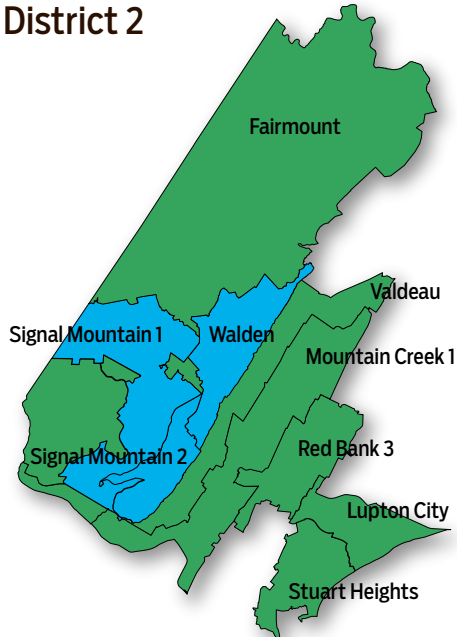

Hamilton County School Board, District 2

Precinct	Kathy Lennon	Jonathan R. Welch	Write-In
Fairmount	149	138	0
Lupton City	150	66	3
Mountain Creek 1	325	243	2
Red Bank 3	292	182	3
Signal Mountain 1	265	437	2
Signal Mountain 2	191	303	2
Stuart Heights	286	147	1
Valdeau	34	26	0
Walden	99	151	0