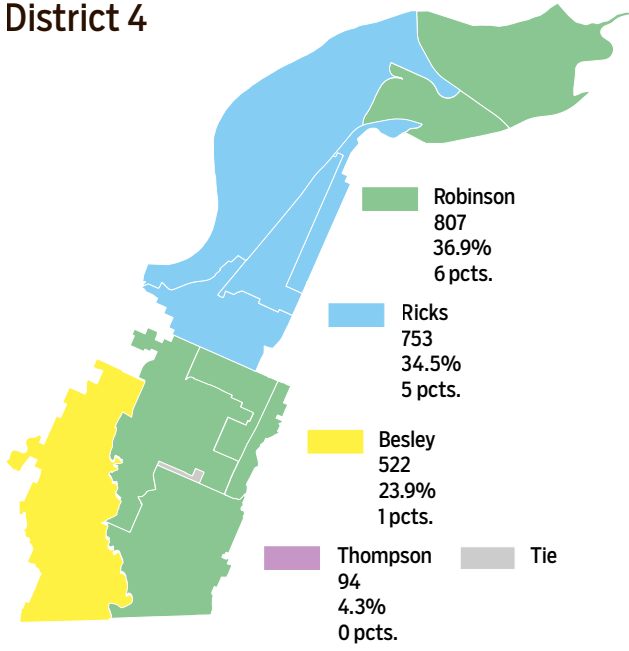

Hamilton County School Board, District 4

Precinct	Tiffanie Robinson	George Ricks	Montrell Besley	Annette L. Thompson	Write-in
Alton Park 1	99	113	180	13	1
Alton Park 2	3	6	0	0	0
Amnicola	6	24	8	1	0
Avondale	45	91	56	10	1
Bushtown	65	202	64	10	1
East Chattanooga 1	33	64	27	4	1
East Lake	90	31	22	15	1
Eastside 1	98	75	64	19	2
Eastside 2	1	1	1	1	0
Kingspoint 2	65	7	5	2	0
Murray Hills 1	193	78	49	11	2
Ridgedale 1	85	52	34	8	0
Ridgedale 2	24	9	12	0	0