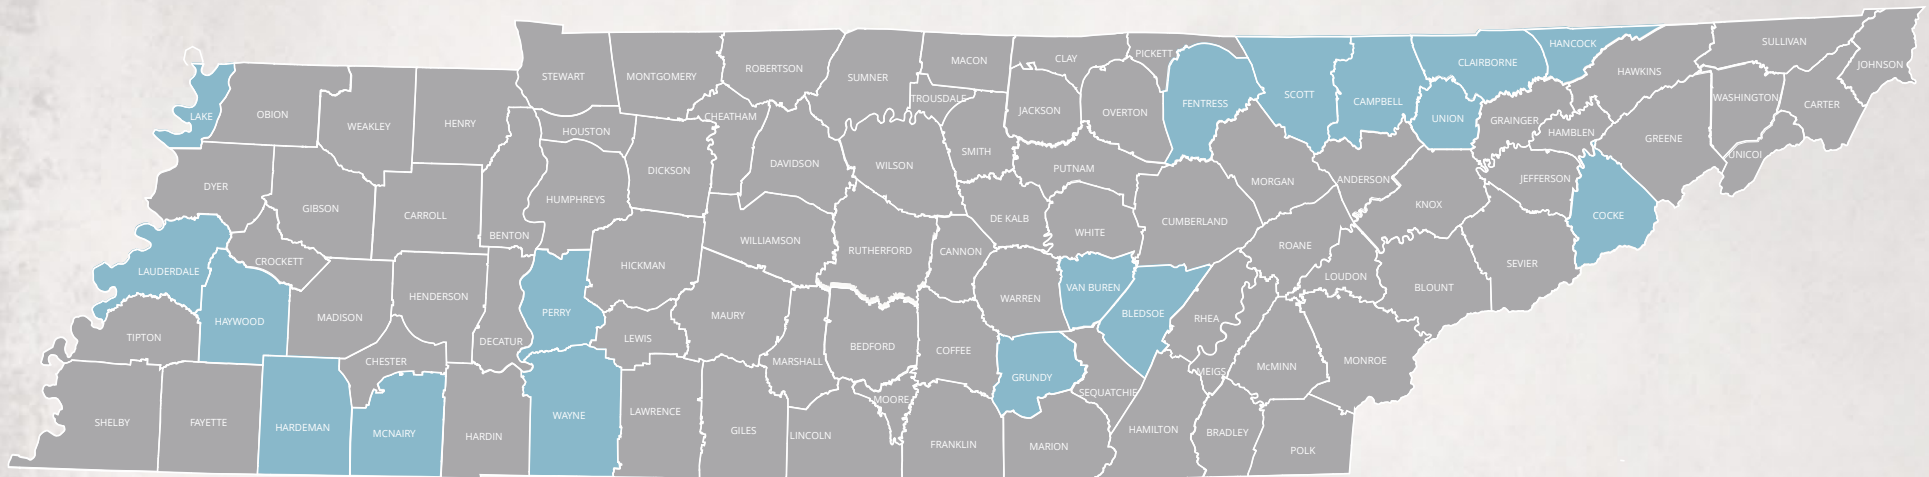

DISTRESSED COUNTIES MAP

DISTRESSED COUNTIES

- Bledsoe
- Campbell
- Claiborne
- Cocke
- Fentress
- Grundy
- Hancock
- Hardeman
- Haywood
- Lake
- Lauderdale
- McNairy
- Perry
- Scott
- Union
- VanBuren
- Wayne