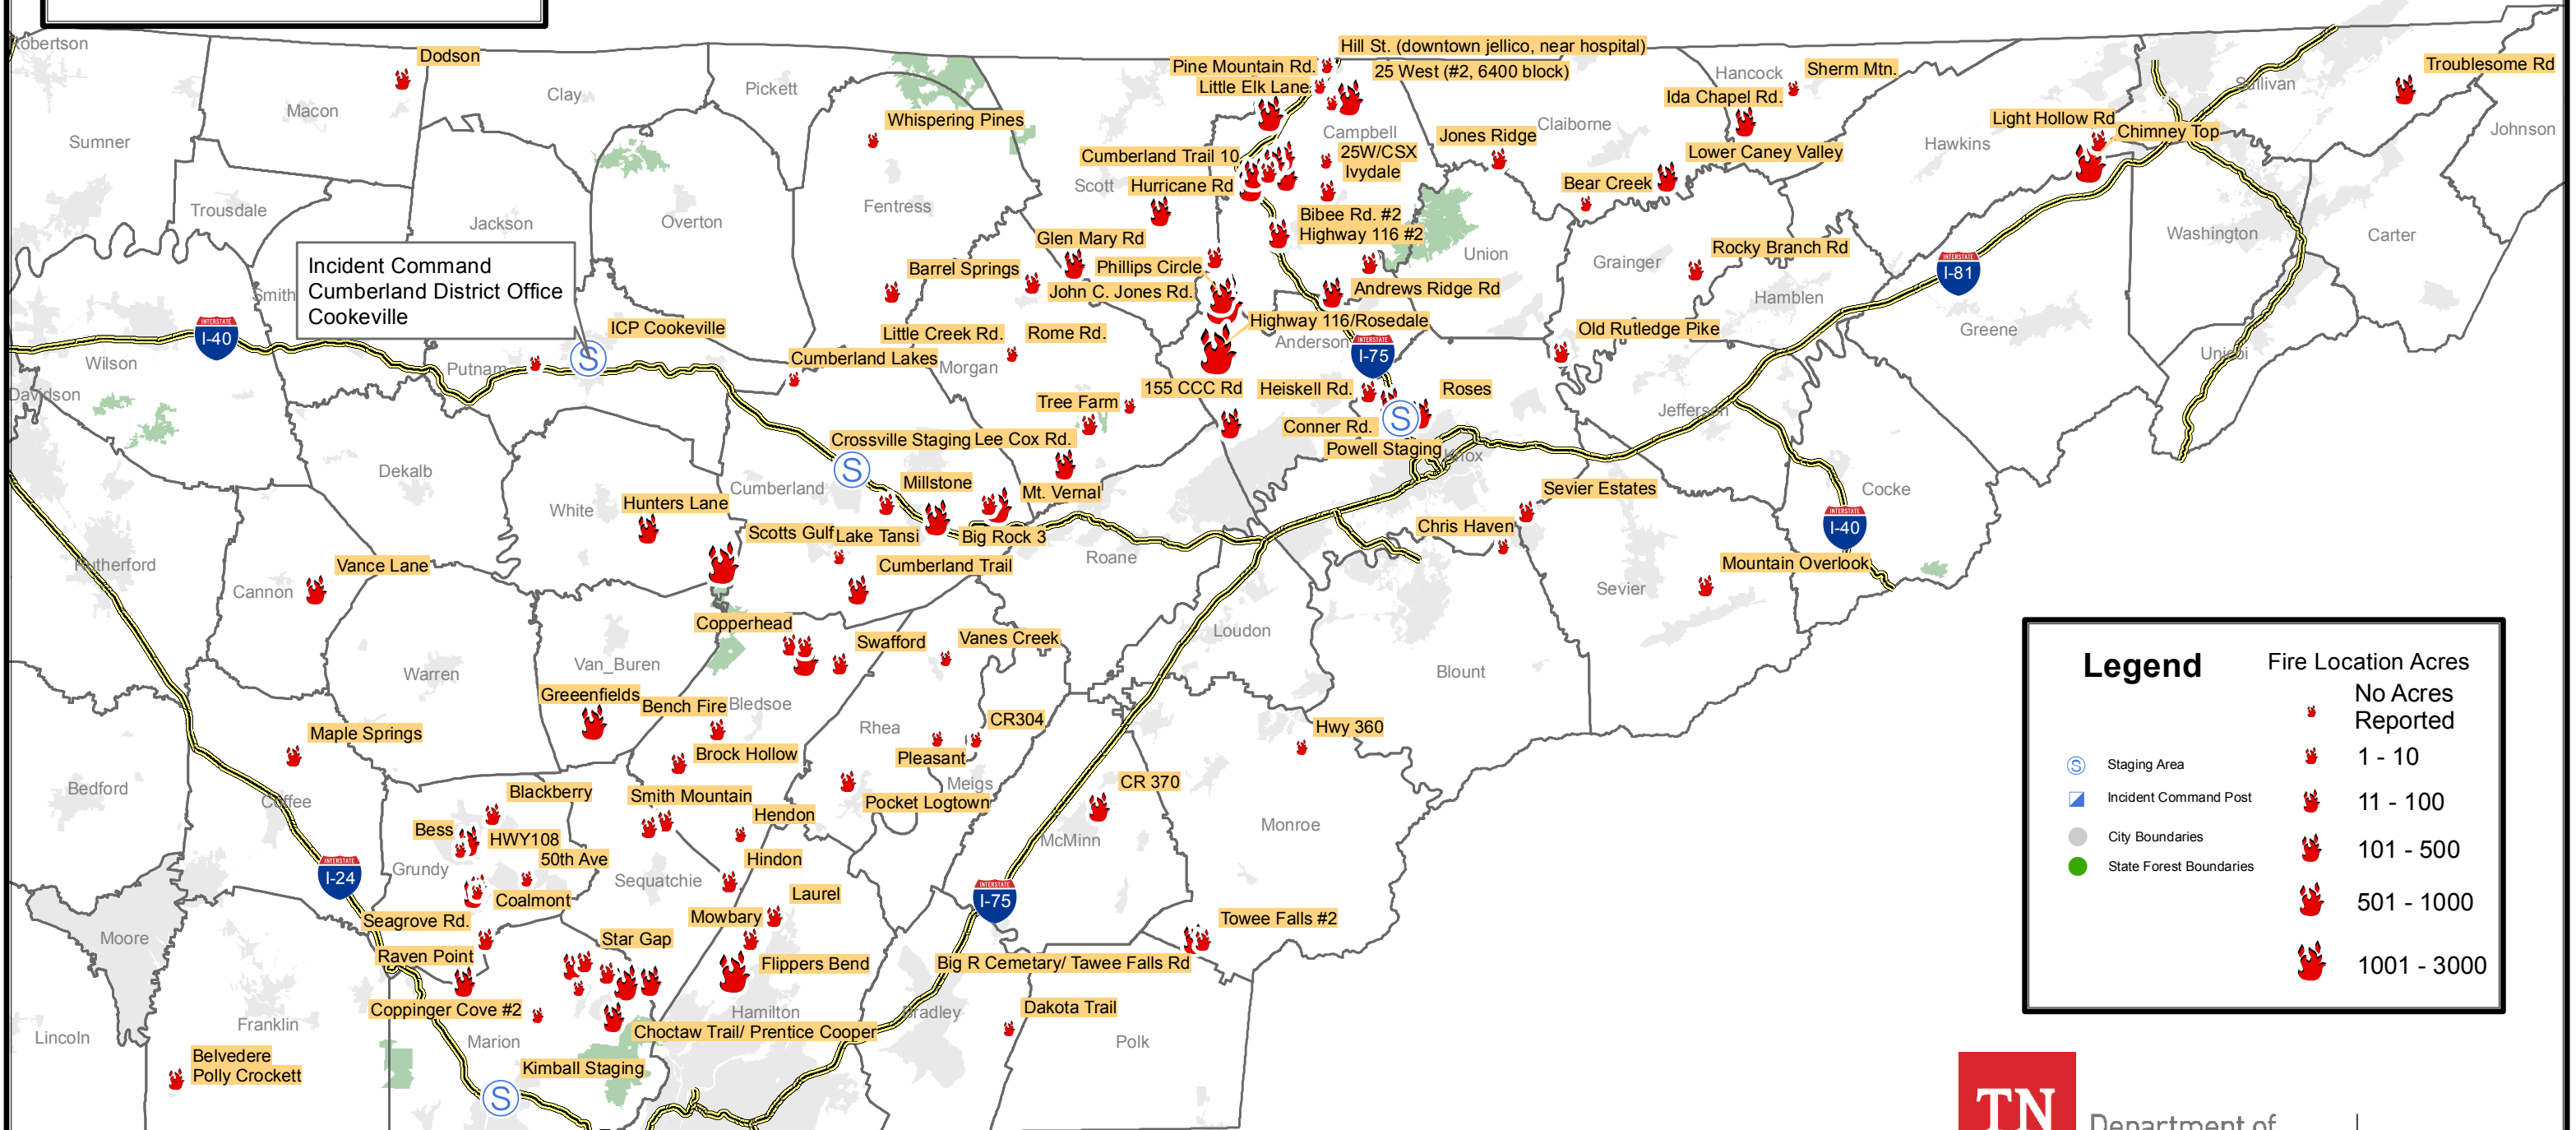

# Fall Fire Season 2016 Fire Location Map 11-6-2016

Incident Command  
Cumberland District Office  
Cookeville

Legend		Fire Location Acres	
	Staging Area		No Acres Reported
	Incident Command Post		1 - 10
	City Boundaries		11 - 100
	State Forest Boundaries		101 - 500
			501 - 1000
			1001 - 3000