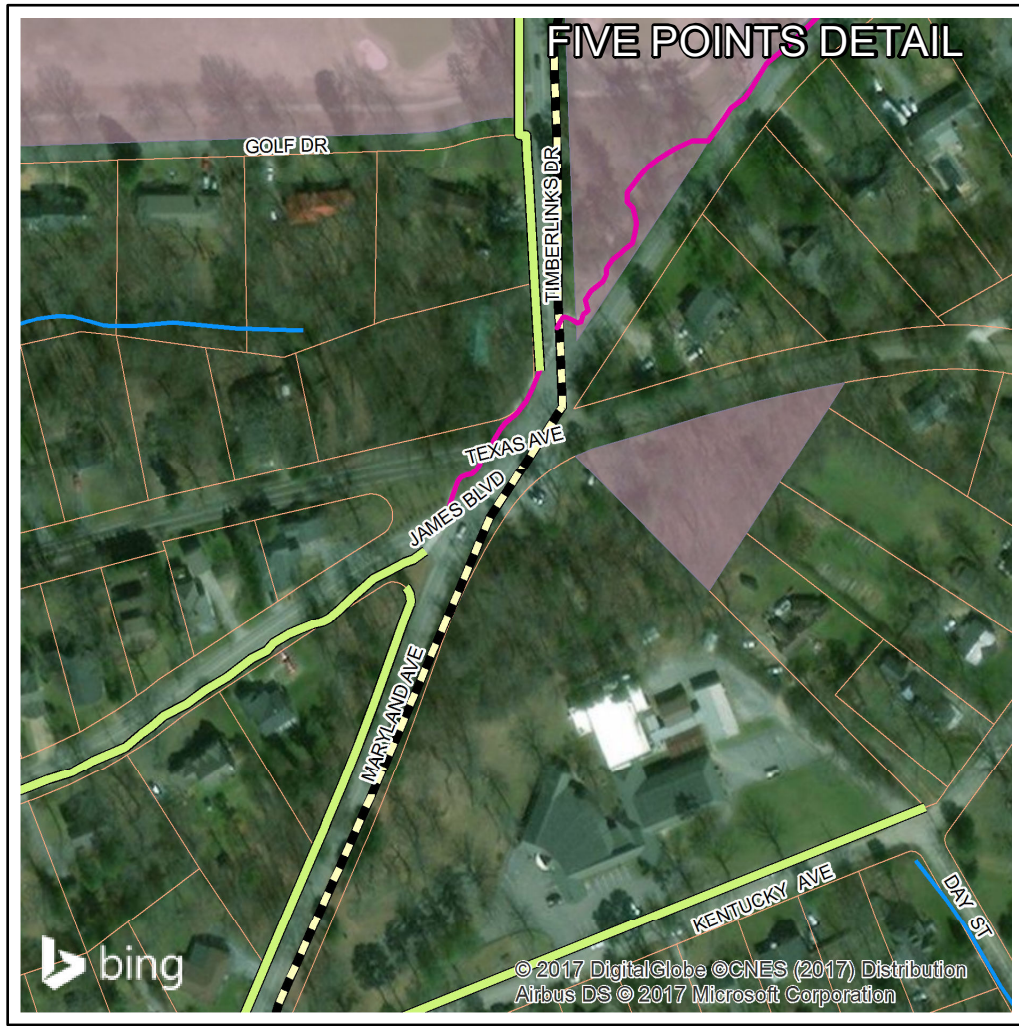

SEGINA MOUNTAIN TENNESSEE

- Legend**
- Existing Sidewalks
 - Pedestrian Facility
 - Bicycle Facility
 - Multi Use Path
 - Existing Trails
 - Creeks and Streams
 - Corporate Limits
 - Building Footprints
 - Town Owned Property

Map Prepared By:
 Community Development
 Southeast Tennessee Development District
 Chattanooga, TN
 Geographic Information Systems

This map is for planning purposes only.
 This is not an engineering map.

Source: SETDD and 2017 Parcel Dataset