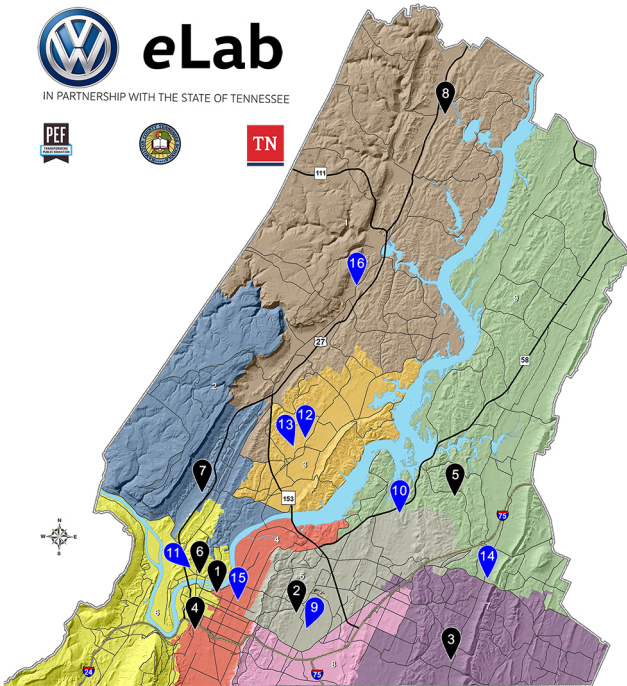

# eLab

IN PARTNERSHIP WITH THE STATE OF TENNESSEE

- 1) CSAS Middle High
- 2) Dalewood Middle
- 3) East Hamilton Middle High
- 4) The Howard School
- 5) Hunter Middle
- 6) Normal Park Upper
- 7) Red Bank High
- 8) Sale Creek Middle High

- 9) Brainerd High
- 10) Brown Middle
- 11) Center for Creative Arts
- 12) Hixson High
- 13) Hixson Middle
- 14) Ooltewah Middle
- 15) Orchard Knob Middle
- 16) Soddy Daisy Middle