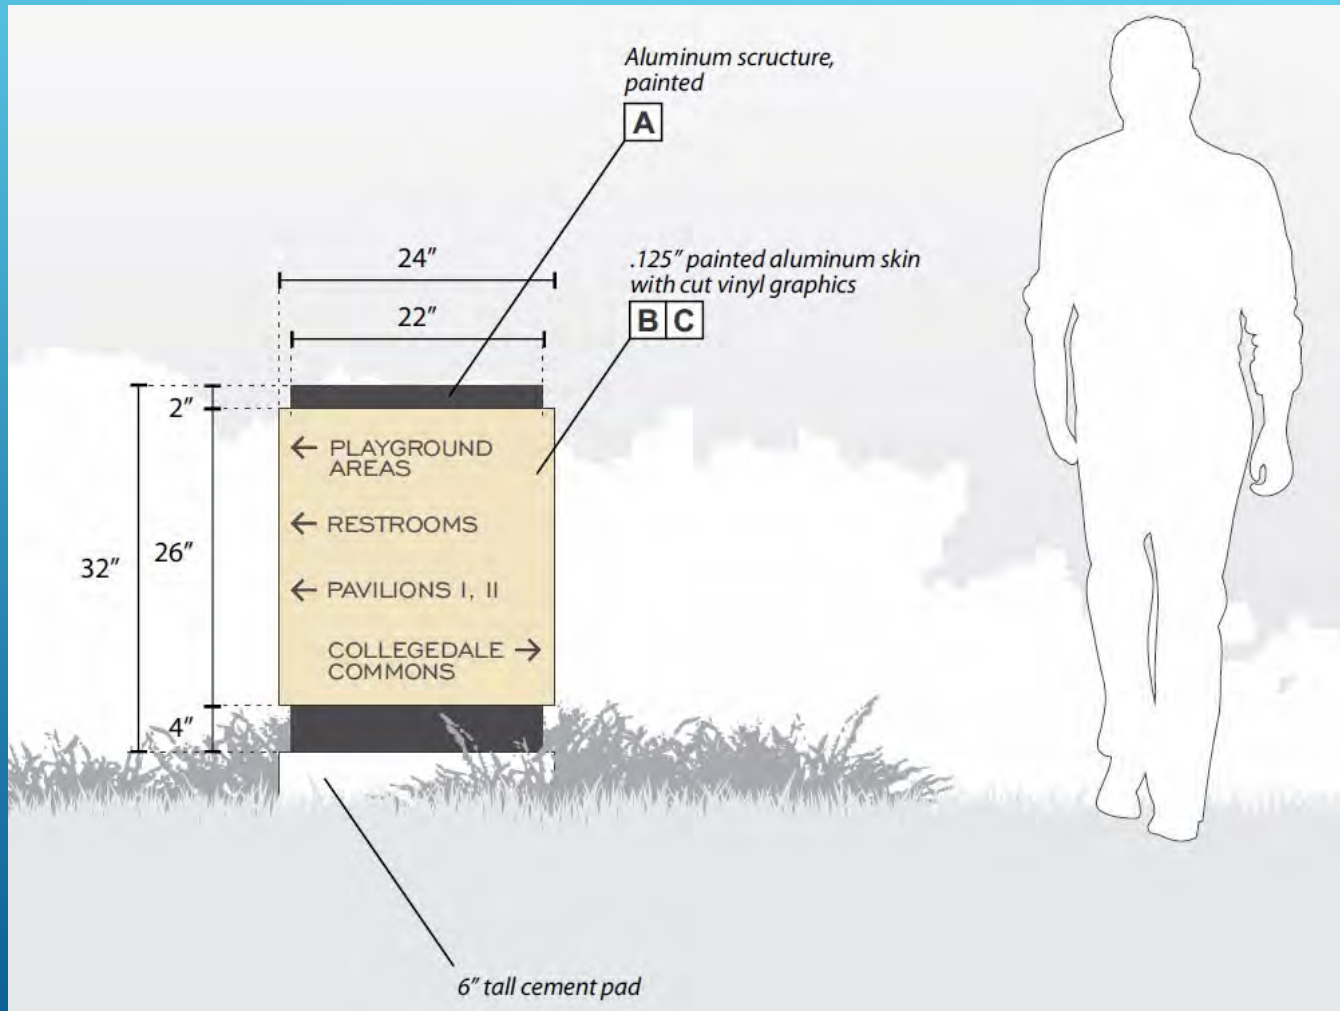

PLAY SCULPTURES

Oatmeal Cookie
Seating Sculpture

18"

(Top cookie adult seat ht.,
Second cookie child seat ht.)

Cosmic Brownie
Climbing Wall

5'

(Can attach to deck)

Child sized
bench ht. - 12"
Age 4-6 yrs.

12"

Nutty Bar Stacked
Seating Sculpture

6' Polyshield
Christmas Tree

(Removable Base Plate
for Seasonal Installation)

Chocolate
Cupcake
with Bite
Sculpture

5'

SIGN

STORY BOARDS

NAVIGATION SIGNAGE

LANDSCAPING HIGHLIGHTS

- 418 Trees
- 5,775 shrubs
- Will qualify for Arboretum Status
- Irrigated

SOUTHWEST LANDSCAPING PLAN

SOUTHWEST BUSH PLAN

ABC	River Creek Stone
BCT	Barrois Mosaic
CAF	Florida Sandstone
CCA	Early Smooth Sandstone
CLX	Acropolis Sandstone
CPV	Mariposa Soap
CSF	Red Tuff (Landscape)
CTC	Landscape Sandstone
CSO	Stone on Old Earth
MCU	Stone Green/White Porcelain
MSJ	Carved Marble
CTP	Carved Marble
CPV	Henry A. Leland Sandstone
IVM	Marble Sandstone
PHB	Blue Chalkstone
CTB	Stone Soap
LMF	Big Stone Soap
BSB	Stone Soap Soap
BSV	Stone Soap Soap
ABE	Acropolis Marble Soap
ABE	Acropolis Marble Soap
STB	Stone Soap Soap
CTB	Stone Soap Soap
VBC	Stone Soap Soap
VBA	Stone Soap Soap
VMA	Stone Soap Soap
GROUND COVER	COMPOSITE GRASS
SDC-W	Large Bermuda Grass
SDC-B	Small Bermuda

NORTHWEST BUSH PLAN

LARGE PAVILION PLAN

LARGE PAVILION ELEVATION

LARGE PAVILION SOUTHERN ELEVATION

LARGE PAVILION NORTHERN ELEVATION

LARGE PAVILION RESTROOMS

SMALL PAVILION PLAN

SMALL PAVILION ELEVATION