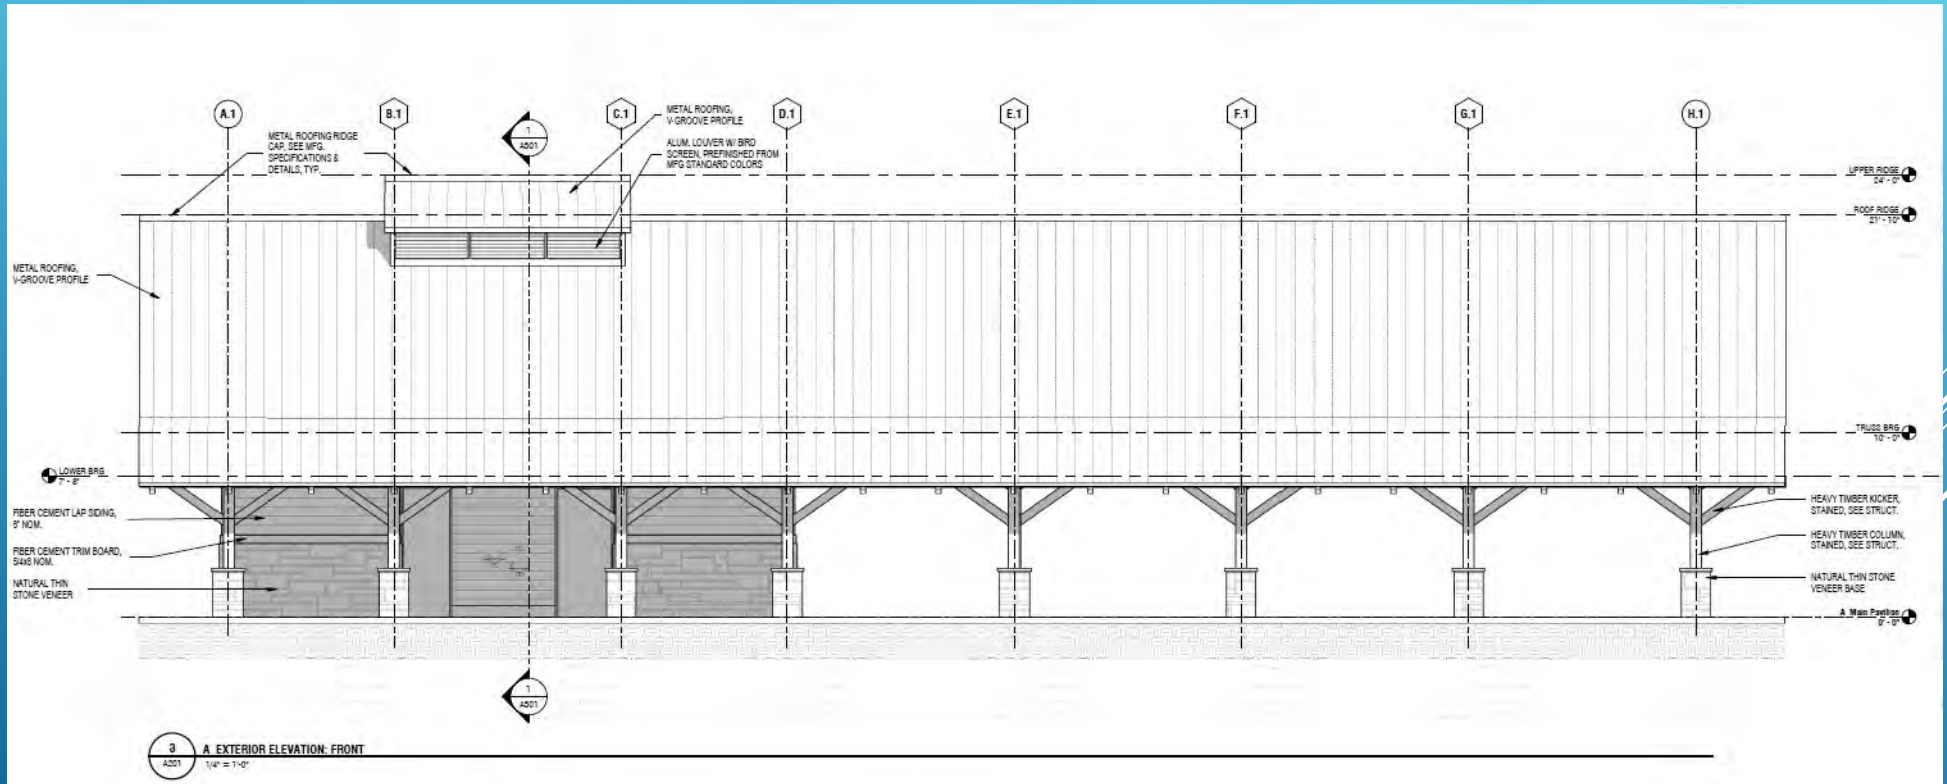

NAVIGATION SIGNAGE

LANDSCAPING HIGHLIGHTS

- 418 Trees
- 5,775 shrubs
- Will qualify for Arboretum Status
- Irrigated

SOUTHWEST LANDSCAPING PLAN

SOUTHWEST BUSH PLAN

ABC	River Creek Stone
BCT	Barrois Mosaic
CAF	Florida Sandstone
CCA	Early Smooth Sandstone
CLX	Acropolis Sandstone
CPV	Mariposa Soap
CSF	Red Tuff (Landscape)
CTC	Landscape Sandstone
CSO	Stone on Old Earth
MCU	Stone Green/White Porcelain
MSJ	Carved Marble
CTP	Carved Marble
CPV	Henry A. Leland Sandstone
IVM	Marble Sandstone
PHB	Blue Chalkstone
CTB	Stone Soap
LMF	Big Stone Soap
BSB	Stone Soap Soap
BSV	Stone Soap Soap
ABE	Acropolis Marble Soap
ABE	Acropolis Marble Soap
STB	Stone Soap Soap
CTB	Stone Soap Soap
VBC	Stone Soap Soap
VBA	Stone Soap Soap
VMA	Stone Soap Soap
GROUND COVER	COMPOSITE GRASS
SDC-W	Large Bermuda Grass
SDC-B	Small Bermuda

NORTHWEST BUSH PLAN

LARGE PAVILION PLAN

LARGE PAVILION ELEVATION

LARGE PAVILION SOUTHERN ELEVATION

LARGE PAVILION NORTHERN ELEVATION

LARGE PAVILION RESTROOMS

SMALL PAVILION PLAN

SMALL PAVILION ELEVATION

SWING PLAN

SWING ELEVATION