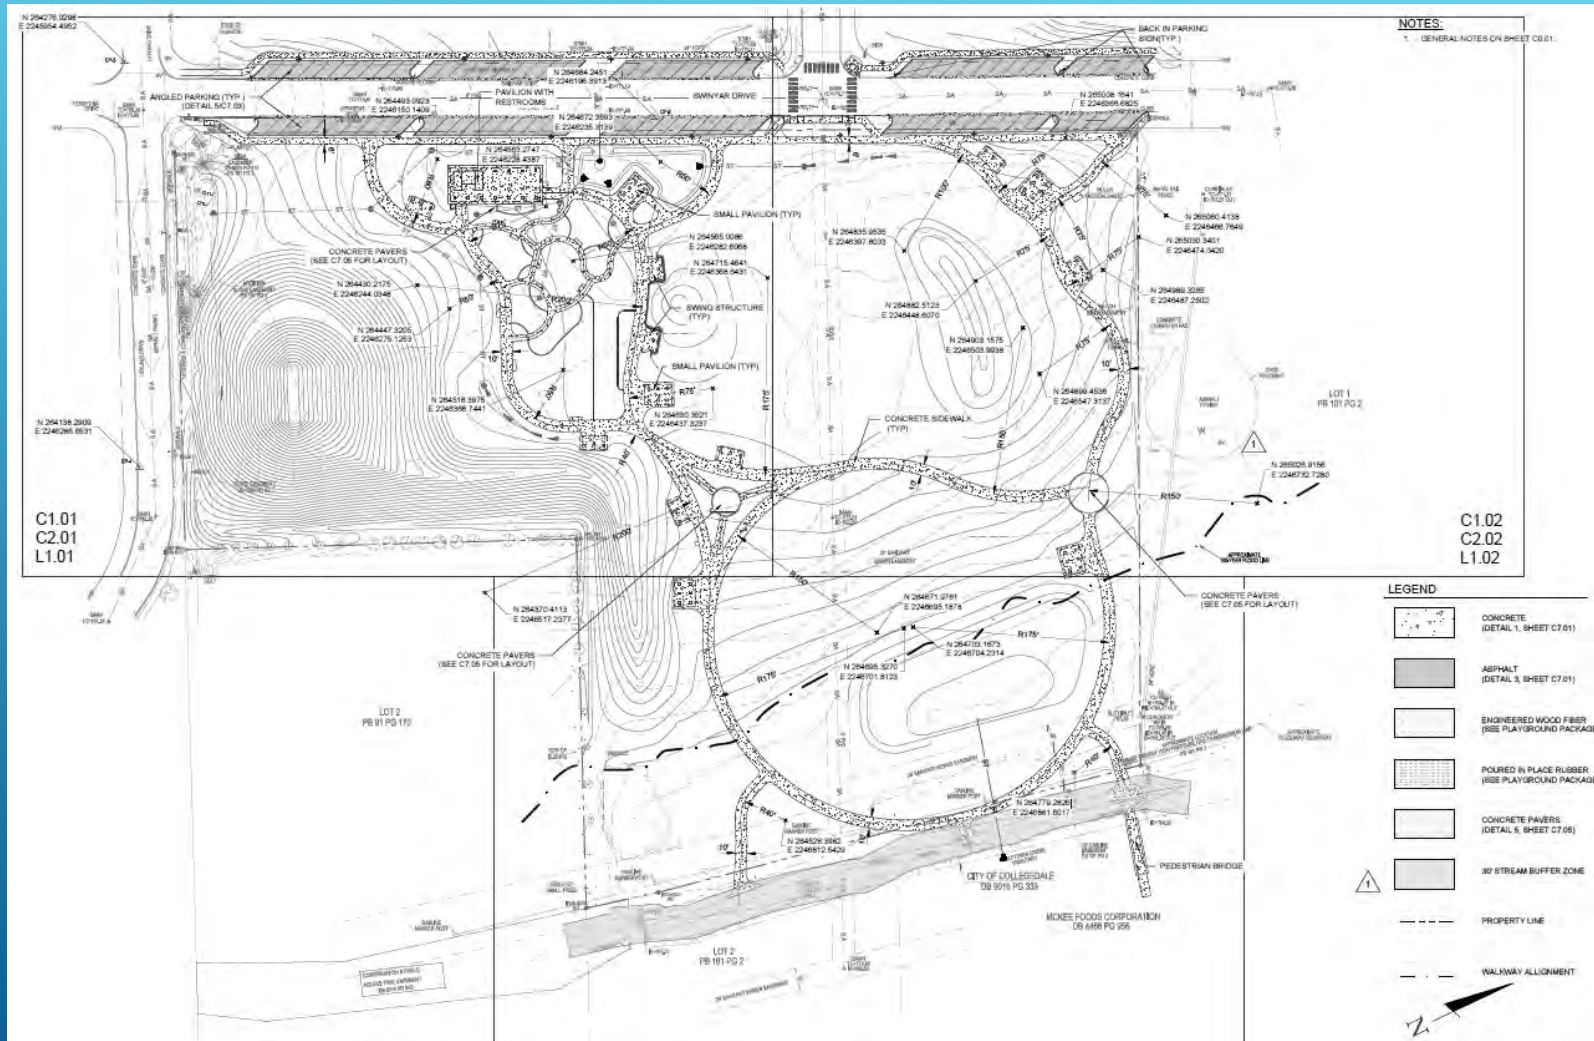

LITTLE DEBBIE PARK
AT THE
COMMONS

VISION: RELAXED AND
NATURAL AREA FOCUSING
ON PEOPLE RATHER THAN
THINGS

GENERAL HIGHLIGHTS

- One large Pavilion w/ restrooms
- Five Small Pavilions
- Eight Swing Structures (16 Swings)
- 11 Benches
- Playground
- Block seating
- 2 Bicycle Racks
- 10 Picnic Tables
- 83 Standard Parking Spaces & 4 ADA Compatible Parking Spaces
- Bridge over the Creek

OVERALL HARDSCAPE PLAN

HARDSCAPE PLAN SOUTHWEST

HARDSCAPE PLAN NORTHWEST

NOTES:
 1. GENERAL NOTES ON SHEET C0.01
 2. SEE SITE FURNISHINGS SCHEDULE ON C1.01 FOR FURNISHING INFORMATION

LEGEND

-  CONCRETE (DETAIL 1, SHEET C7.01)
-  ASPHALT (DETAIL 3, SHEET C7.01)
-  ENGINEERED WOOD FIBER (SEE PLAYGROUND PACKAGE)
-  POURED IN PLACE RUBBER (SEE PLAYGROUND PACKAGE)
-  CONCRETE PAVERS (DETAIL 5, SHEET C7.05)
-  STREETLIGHT (TYP) (1) (C1.01)
-  DOG WASTE DISPOSAL STATION (TYP) (1) (C1.01)
-  PICNIC TABLES (TYP) (1) (C1.01)
-  SWINGS (TYP) (1) (C1.01)
-  BENCH (TYP) (3) (C1.01)
-  TRASH RECEPTACLE (TYP) (1) (C1.01), (4) (C1.03)
-  BIKE RACKS (TYP) (1) (C1.01), (8) (C1.01)

LOT 1
PB 101 PG 2

HARDSCAPE PLAN EAST

GRADING HIGHLIGHTS

- One large hill (~32")
- Two knolls (~3")
- Two stormwater ponds

OVERALL GRADING PLAN

NOTES:
 1. SEE GRADING AND DRAINAGE NOTES ON C2.01
 2. ALL DISTURBANCES WITHIN THE ROW TO BE STABILIZED WITH SOIL TO THE SATISFACTION OF THE DIRECTOR OF PUBLIC WORKS

LEGEND

---	PROPERTY LINE
— 775 —	PROPOSED CONTOURS
- - - 775 - - -	EXISTING CONTOURS
— ST —	PROPOSED STORM LINE
- - - - -	UNDERDRAIN
•	PROPOSED STORM INLET
▭	30' STREAM BUFFER ZONE

PLAYGROUND HIGHLIGHTS