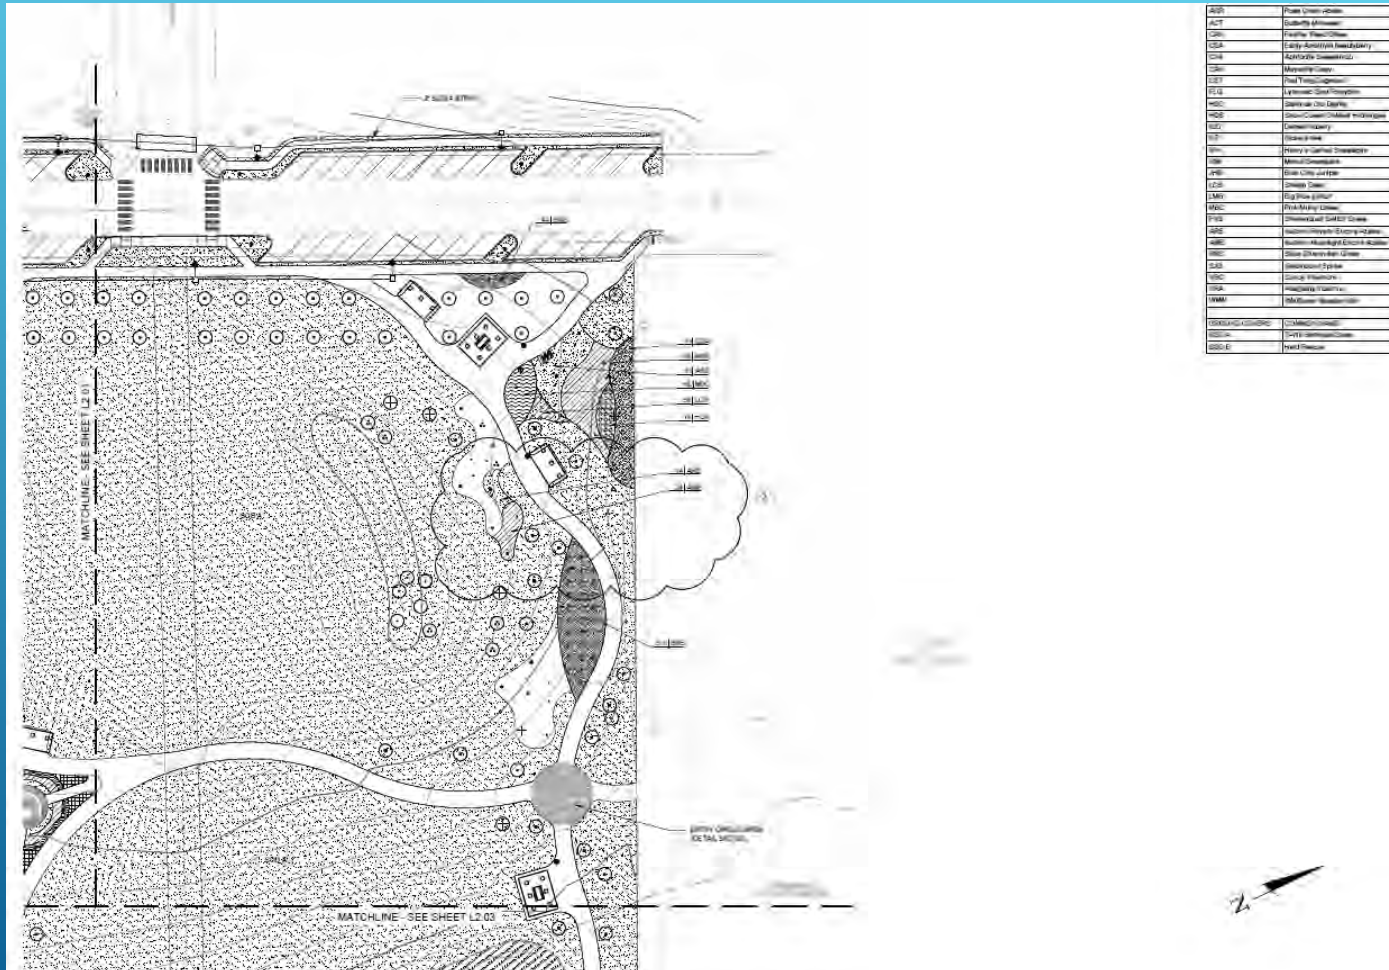

OVERALL HARDSCAPE PLAN

HARDSCAPE PLAN SOUTHWEST

HARDSCAPE PLAN NORTHWEST

NOTES:
 1. GENERAL NOTES ON SHEET C0.01
 2. SEE SITE FURNISHINGS SCHEDULE ON C1.01 FOR FURNISHING INFORMATION

LEGEND

-  CONCRETE (DETAIL 1, SHEET C7.01)
-  ASPHALT (DETAIL 3, SHEET C7.01)
-  ENGINEERED WOOD FIBER (SEE PLAYGROUND PACKAGE)
-  POURED IN PLACE RUBBER (SEE PLAYGROUND PACKAGE)
-  CONCRETE PAVERS (DETAIL 5, SHEET C7.05)
-  STREETLIGHT (TYP) (1) (C1.01)
-  DOG WASTE DISPOSAL STATION (TYP) (1) (C1.01)
-  PICNIC TABLES (TYP) (1) (C1.01)
-  SWINGS (TYP) (1) (C1.01)
-  BENCH (TYP) (3) (C1.01)
-  TRASH RECEPTACLE (TYP) (1) (C1.01), (4) (C1.03)
-  BIKE RACKS (TYP) (1) (C1.01), (8) (C1.01)

NAVIGATION SIGNAGE

LANDSCAPING HIGHLIGHTS

- 418 Trees
- 5,775 shrubs
- Will qualify for Arboretum Status
- Irrigated

SOUTHWEST LANDSCAPING PLAN

SOUTHWEST BUSH PLAN

ABC	River Creek Stone
BCT	Barrois Mosaic
CAF	Florida Sandstone
CCA	Early Smooth Sandstone
CLX	Acropolis Sandstone
CPV	Mariposa Soap
CSF	Red Tuff (Landscape)
CTC	Landscape Sandstone
CSO	Stone on Old Earth
MCU	Stone Green/White Porcelain
MSJ	Carved Marble
CTP	Carved Marble
CPV	Henry A. Leland Sandstone
IVM	Marble Sandstone
PHB	Blue Chalkstone
CTB	Stone Soap
LMF	Big Stone Soap
BSB	Stone Soap Soap
BSV	Stone Soap Soap
ABE	Acropolis Marble Soap
ABE	Acropolis Marble Soap
STB	Stone Soap Soap
CTB	Stone Soap Soap
VBC	Stone Soap Soap
VBA	Stone Soap Soap
VMA	Stone Soap Soap
GROUND COVER	COMPOSITE GRASS
SDC-W	Large Bermuda Grass
SDC-B	Small Bermuda

NORTHWEST BUSH PLAN

LARGE PAVILION PLAN

LARGE PAVILION ELEVATION

LARGE PAVILION SOUTHERN ELEVATION

LARGE PAVILION NORTHERN ELEVATION

LARGE PAVILION RESTROOMS

SMALL PAVILION PLAN

SMALL PAVILION ELEVATION

SWING PLAN

SWING ELEVATION