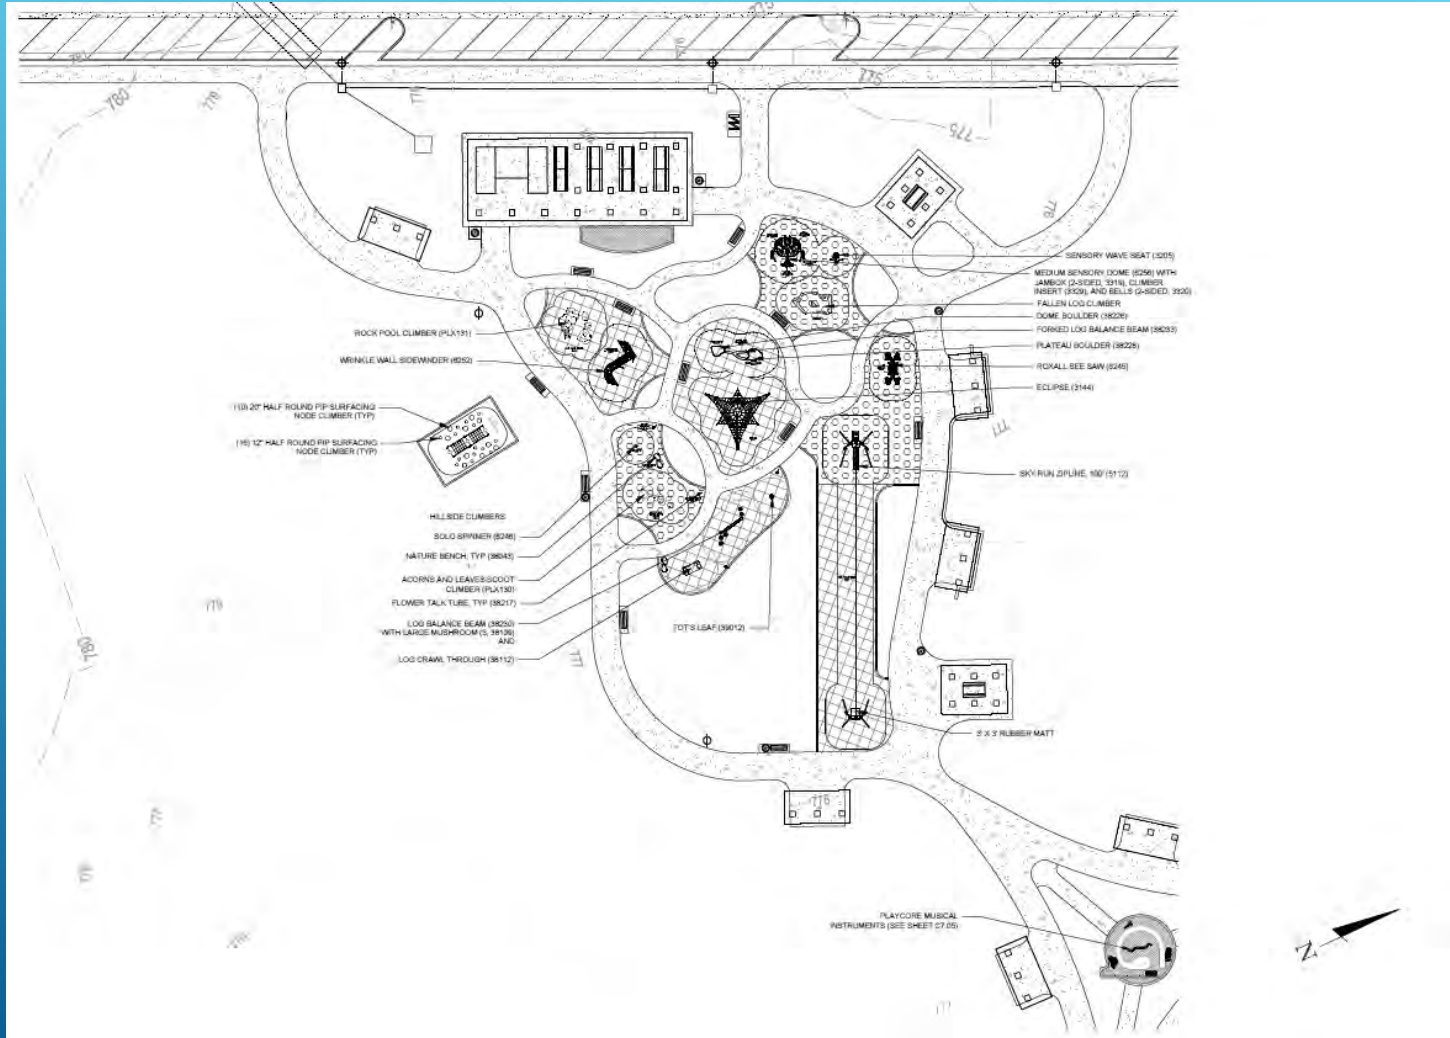

OVERALL PLAYGROUND