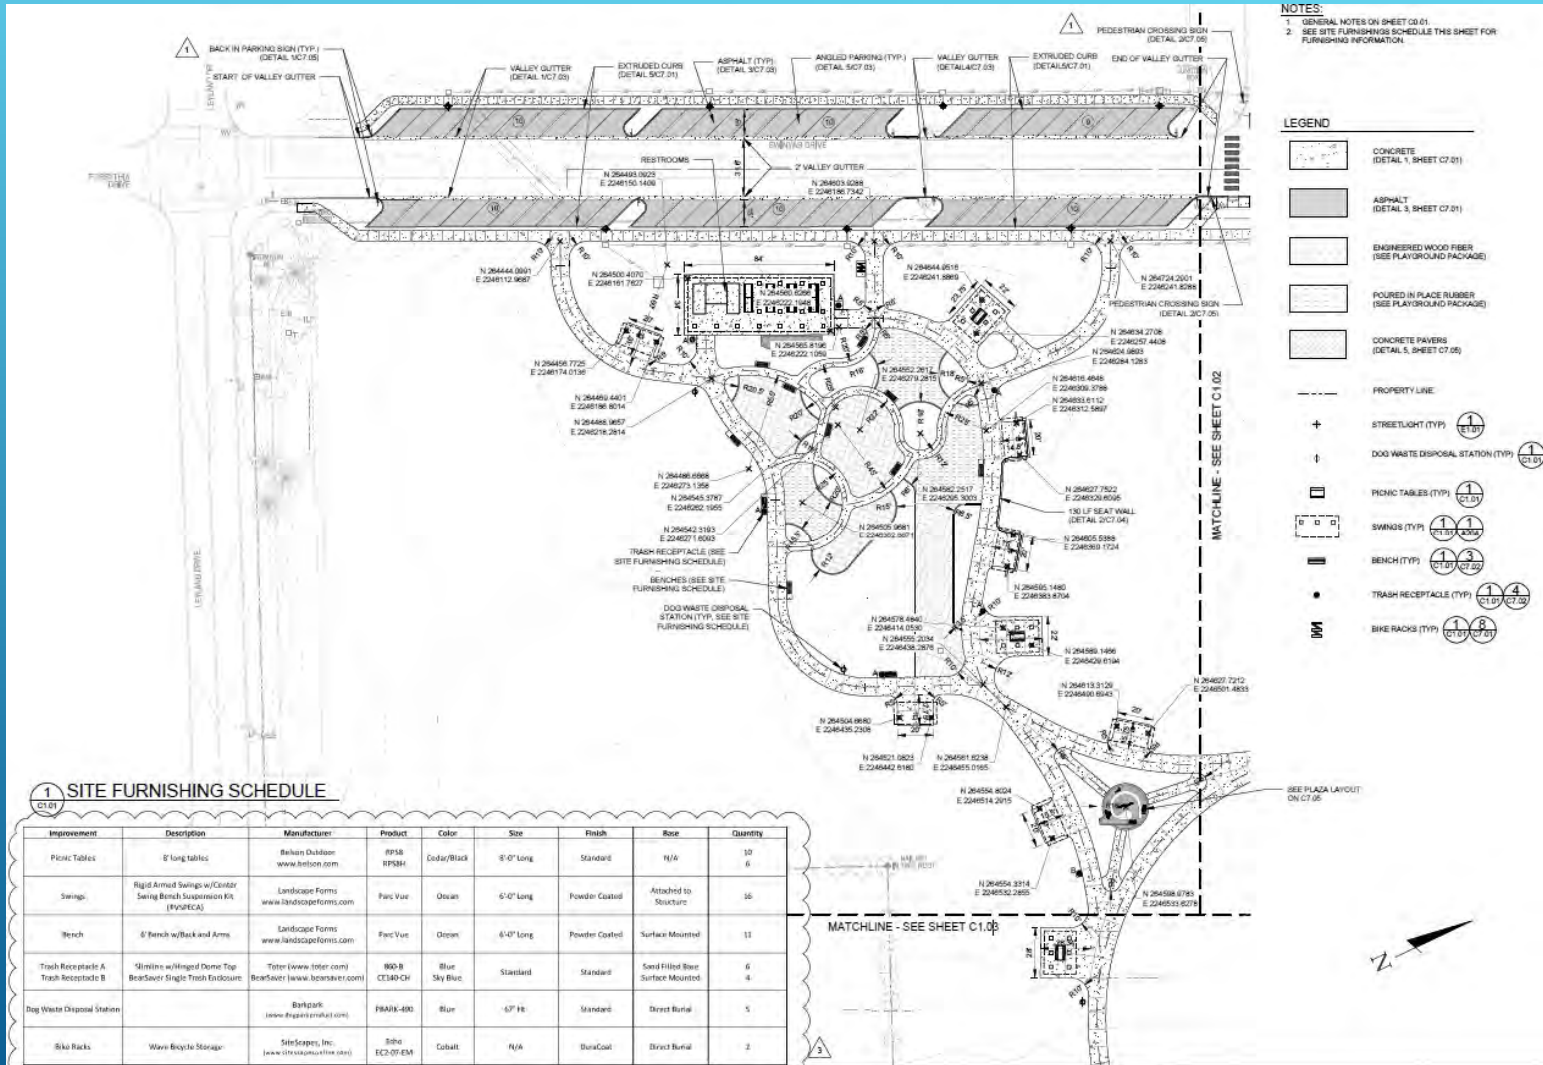

LITTLE DEBBIE PARK
AT THE
COMMONS

VISION: RELAXED AND
NATURAL AREA FOCUSING
ON PEOPLE RATHER THAN
THINGS

GENERAL HIGHLIGHTS

- One large Pavilion w/ restrooms
- Five Small Pavilions
- Eight Swing Structures (16 Swings)
- 11 Benches
- Playground
- Block seating
- 2 Bicycle Racks
- 10 Picnic Tables
- 83 Standard Parking Spaces & 4 ADA Compatible Parking Spaces
- Bridge over the Creek

OVERALL HARDSCAPE PLAN

HARDSCAPE PLAN SOUTHWEST

HARDSCAPE PLAN NORTHWEST

NOTES:
 1. GENERAL NOTES ON SHEET C0.01
 2. SEE SITE FURNISHINGS SCHEDULE ON C1.01 FOR FURNISHING INFORMATION

LEGEND

-  CONCRETE (DETAIL 1, SHEET C7.01)
-  ASPHALT (DETAIL 3, SHEET C7.01)
-  ENGINEERED WOOD FIBER (SEE PLAYGROUND PACKAGE)
-  POURED IN PLACE RUBBER (SEE PLAYGROUND PACKAGE)
-  CONCRETE PAVERS (DETAIL 5, SHEET C7.05)
-  STREETLIGHT (TYP) (1) (C1.01)
-  DOG WASTE DISPOSAL STATION (TYP) (1) (C1.01)
-  PICNIC TABLES (TYP) (1) (C1.01)
-  SWINGS (TYP) (1) (C1.01)
-  BENCH (TYP) (3) (C1.01)
-  TRASH RECEPTACLE (TYP) (1) (C1.01), (4) (C1.03)
-  BIKE RACKS (TYP) (1) (C1.01), (8) (C1.01)

LOT 1
PB 101 PG 2

HARDSCAPE PLAN EAST

GRADING HIGHLIGHTS

- One large hill (~32")
- Two knolls (~3")
- Two stormwater ponds

OVERALL GRADING PLAN

NOTES:
 1. SEE GRADING AND DRAINAGE NOTES ON C2.01
 2. ALL DISTURBANCES WITHIN THE ROW TO BE STABILIZED WITH SOIL TO THE SATISFACTION OF THE DIRECTOR OF PUBLIC WORKS

LEGEND

---	PROPERTY LINE
— 775 —	PROPOSED CONTOURS
- - - 775 - - -	EXISTING CONTOURS
— ST —	PROPOSED STORM LINE
- - - - -	UNDERDRAIN
•	PROPOSED STORM INLET
▭	30' STREAM BUFFER ZONE

PLAYGROUND HIGHLIGHTS