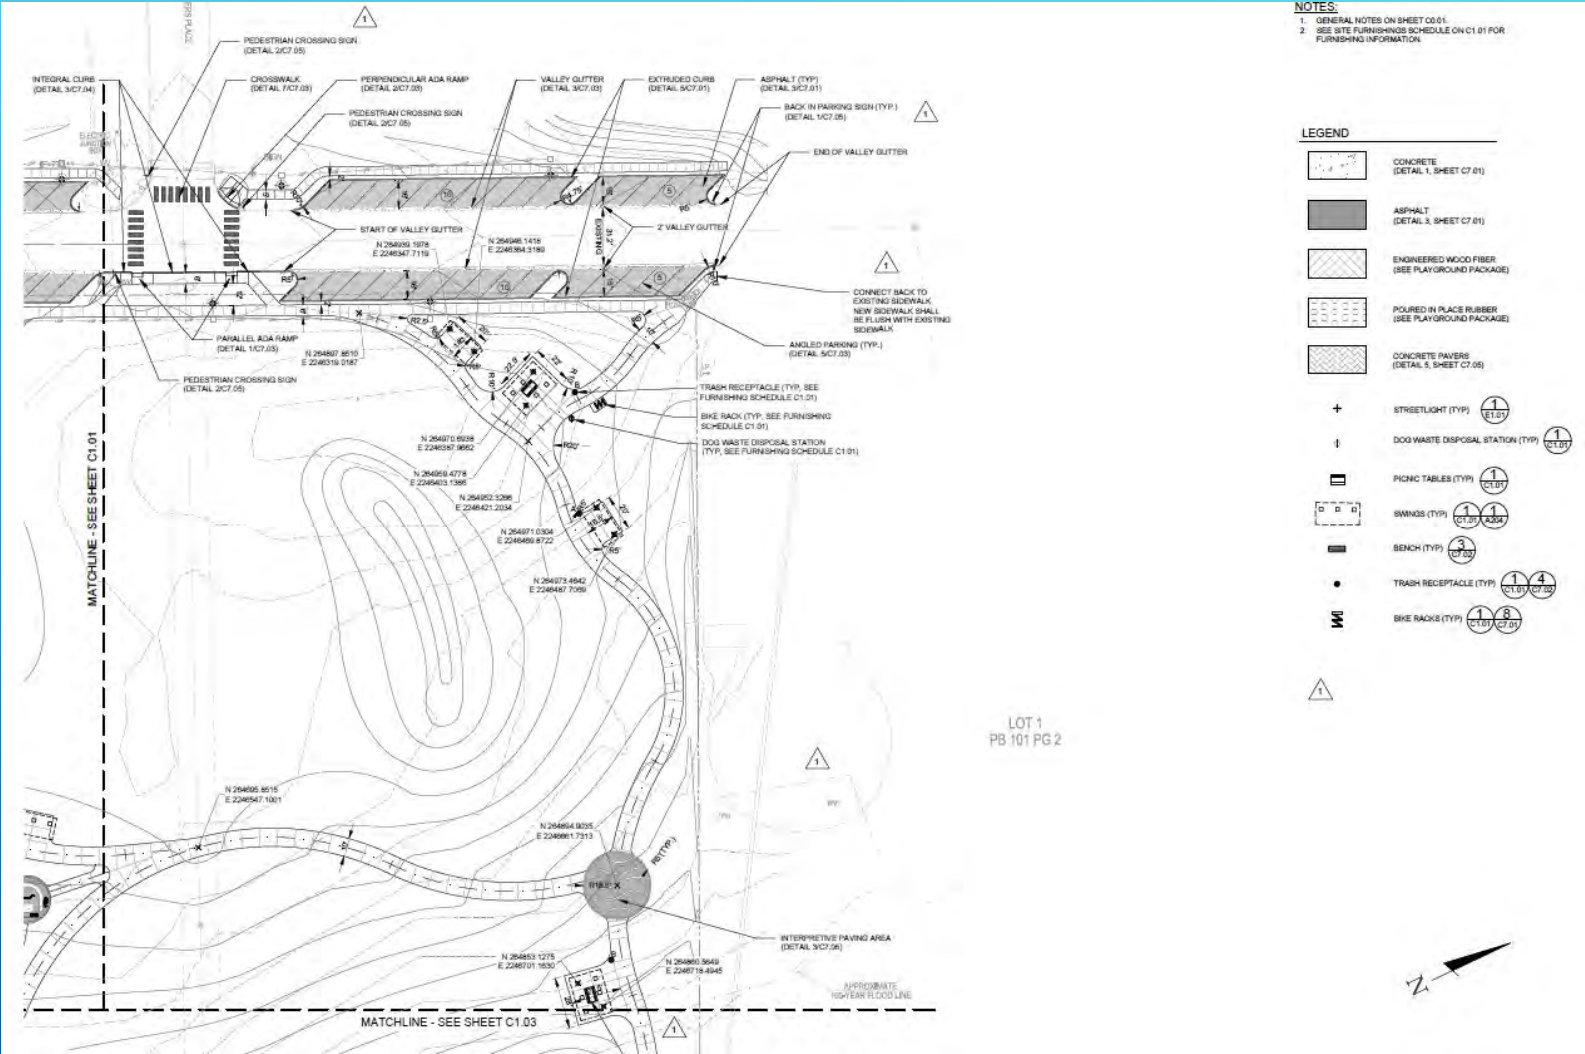

HARDSCAPE PLAN NORTHWEST

LEGEND

- CONCRETE (DETAIL 1, SHEET C7.01)
- ASPHALT (DETAIL 3, SHEET C7.01)
- ENGINEERED WOOD FIBER (SEE PLAYGROUND PACKAGE)
- POURED IN PLACE RUBBER (SEE PLAYGROUND PACKAGE)
- CONCRETE PAVERS (DETAIL 5, SHEET C7.05)
- STREETLIGHT (TYP) (1) (C1.01)
- DOG WASTE DISPOSAL STATION (TYP) (1) (C1.01)
- PICNIC TABLES (TYP) (1) (C1.01)
- SWINGS (TYP) (1) (C1.01)
- BENCH (TYP) (3) (C1.01)
- TRASH RECEPTACLE (TYP) (1) (C1.01), (4) (C1.03)
- BIKE RACKS (TYP) (1) (C1.01), (8) (C1.01)

LOT 1
PB 101 PG 2