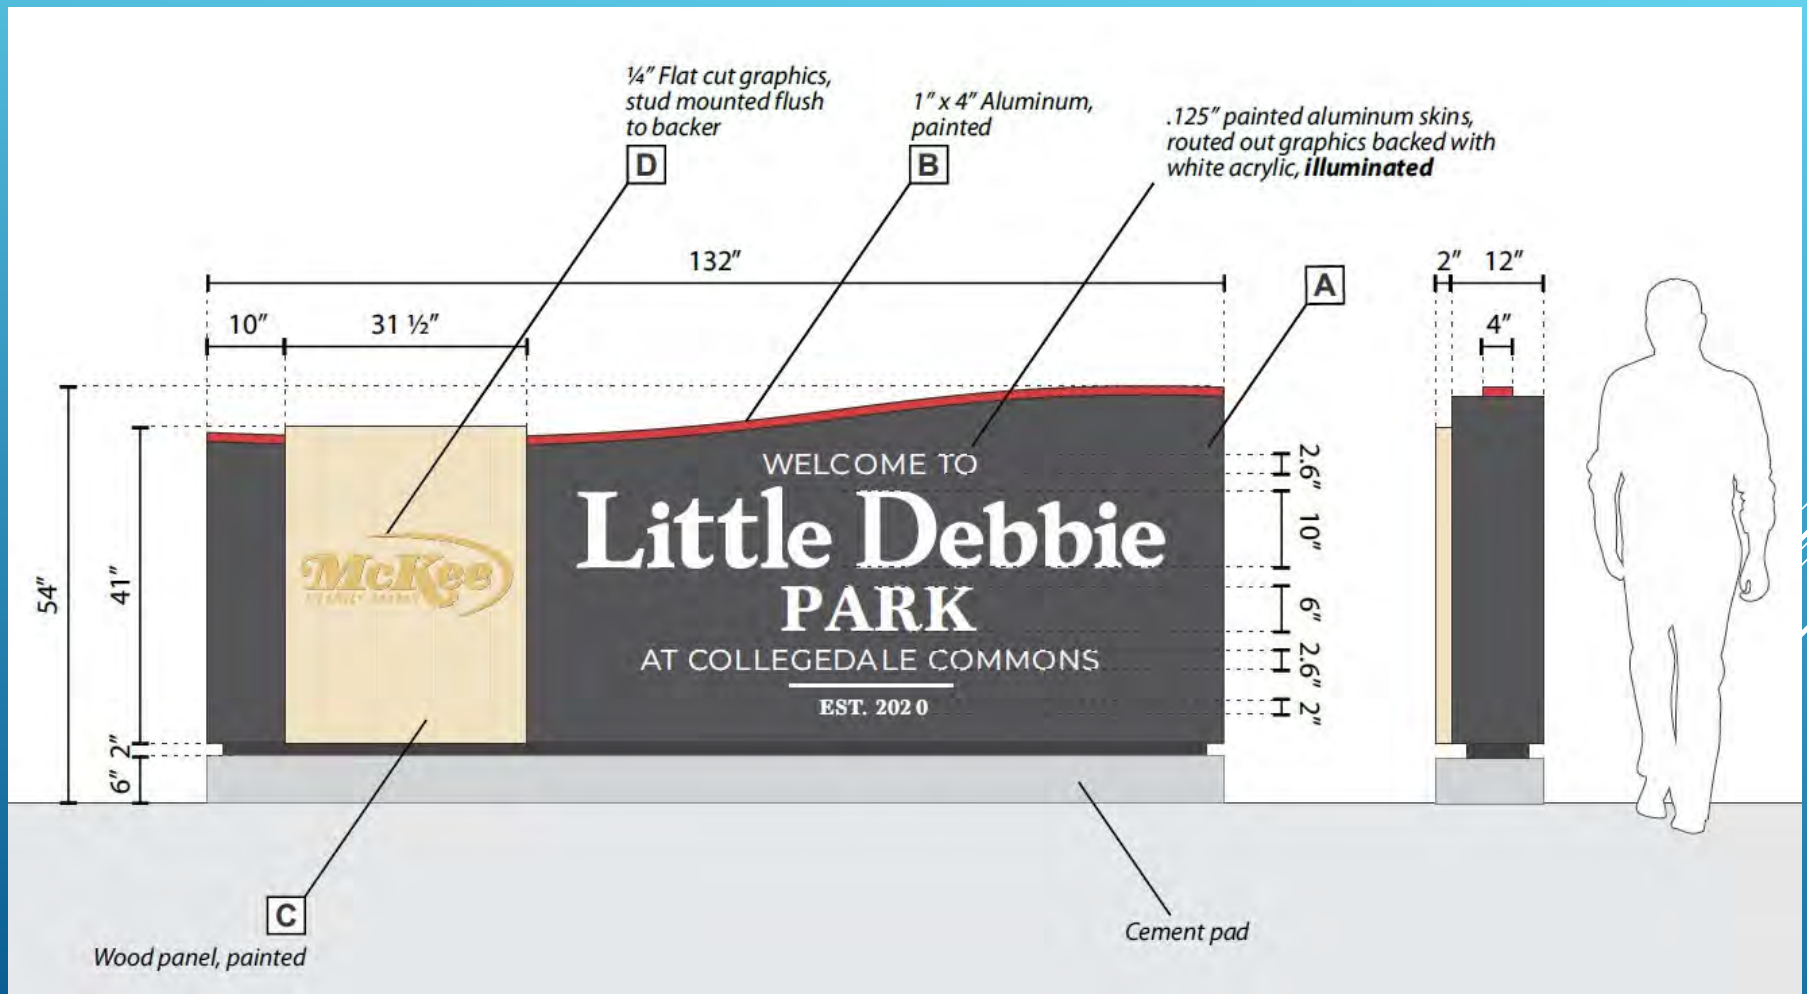

PLAY SCULPTURES

Oatmeal Cookie
Seating Sculpture

18"

(Top cookie adult seat ht.,
Second cookie child seat ht.)

Cosmic Brownie
Climbing Wall

5'

(Can attach to deck)

Child sized
bench ht. - 12"
Age 4-6 yrs.

12"

Nutty Bar Stacked
Seating Sculpture

6' Polyshield
Christmas Tree

(Removable Base Plate
for Seasonal Installation)

Chocolate
Cupcake
with Bite
Sculpture

5'

SIGN

STORY BOARDS