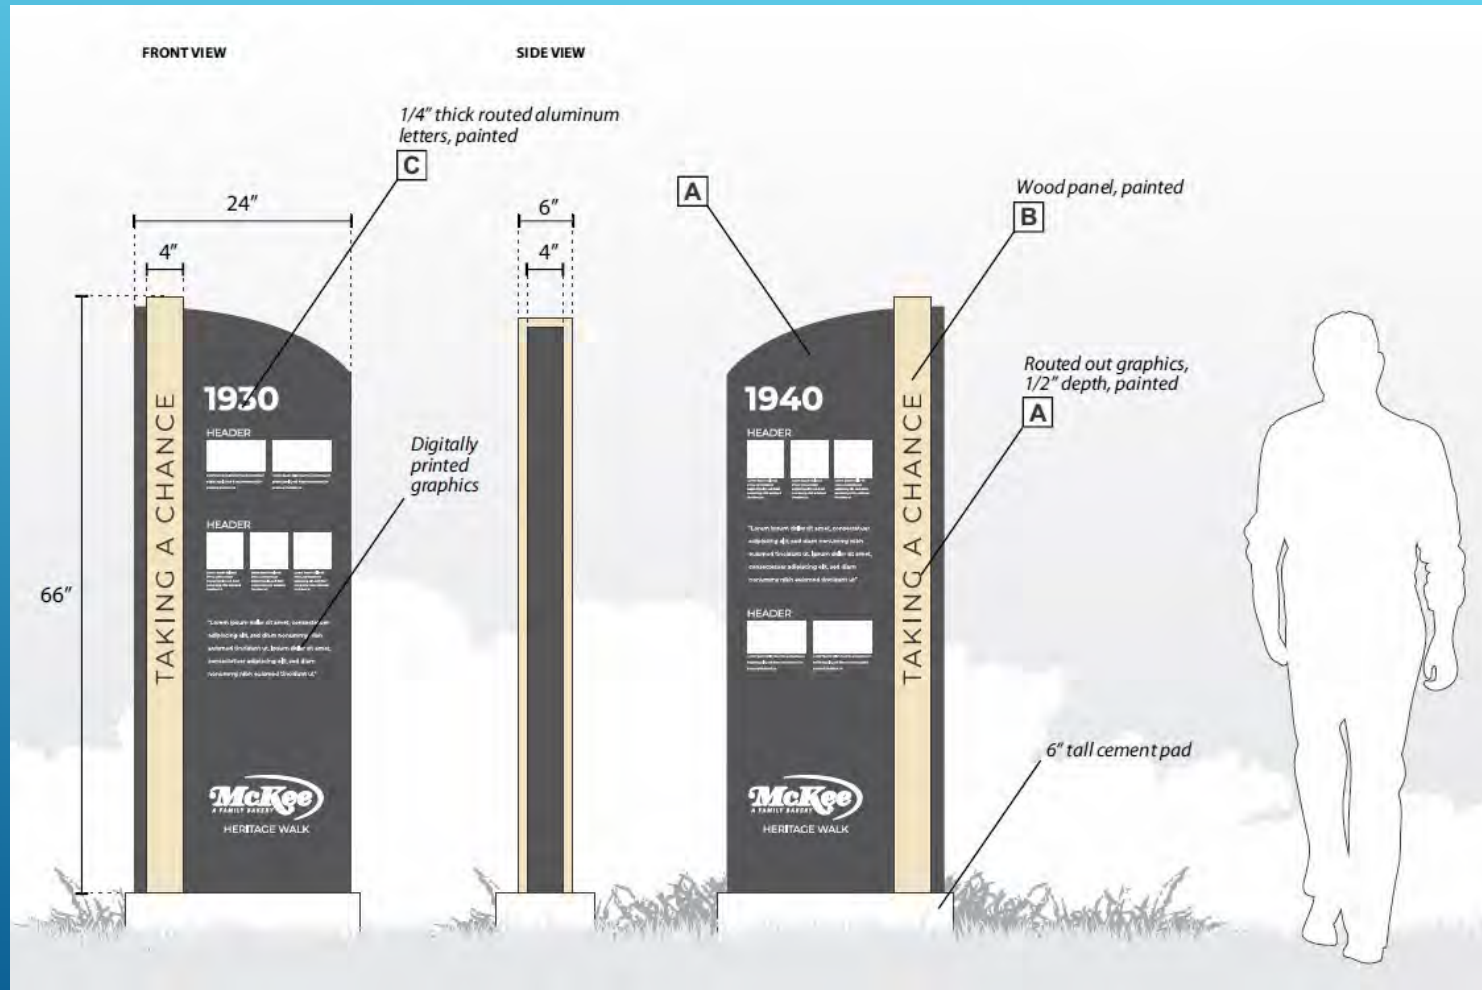

LEGEND

---	PROPERTY LINE
— 775 —	PROPOSED CONTOURS
- - - 775 - - -	EXISTING CONTOURS
— ST —	PROPOSED STORM LINE
- - - - -	UNDERDRAIN
•	PROPOSED STORM INLET
▭	30' STREAM BUFFER ZONE

PLAYGROUND HIGHLIGHTS

PLAY SCULPTURES

Oatmeal Cookie
Seating Sculpture

18"

(Top cookie adult seat ht.,
Second cookie child seat ht.)

Cosmic Brownie
Climbing Wall

5'

(Can attach to deck)

Child sized
bench ht. - 12"
Age 4-6 yrs.

12"

Nutty Bar Stacked
Seating Sculpture

6' Polyshield
Christmas Tree

(Removable Base Plate
for Seasonal Installation)

Chocolate
Cupcake
with Bite
Sculpture

5'

SIGN

STORY BOARDS

SWING PLAN

SWING ELEVATION