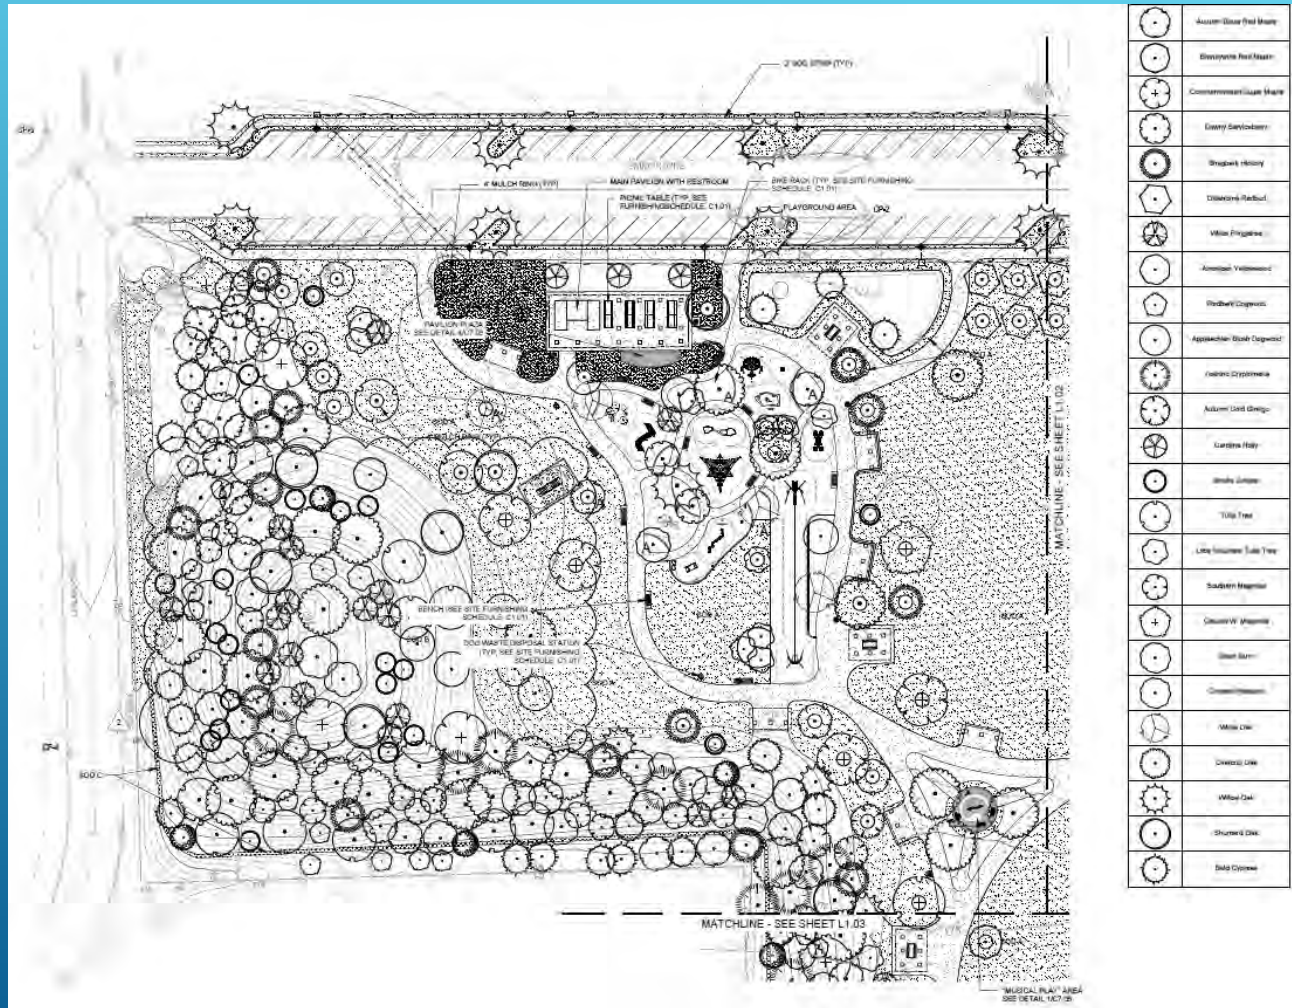

OVERALL HARDSCAPE PLAN

HARDSCAPE PLAN SOUTHWEST

HARDSCAPE PLAN NORTHWEST

NOTES:
 1. GENERAL NOTES ON SHEET C0.01
 2. SEE SITE FURNISHINGS SCHEDULE ON C1.01 FOR FURNISHING INFORMATION

LEGEND

-  CONCRETE (DETAIL 1, SHEET C7.01)
-  ASPHALT (DETAIL 3, SHEET C7.01)
-  ENGINEERED WOOD FIBER (SEE PLAYGROUND PACKAGE)
-  POURED IN PLACE RUBBER (SEE PLAYGROUND PACKAGE)
-  CONCRETE PAVERS (DETAIL 5, SHEET C7.05)
-  STREETLIGHT (TYP) (1) (C1.01)
-  DOG WASTE DISPOSAL STATION (TYP) (1) (C1.01)
-  PICNIC TABLES (TYP) (1) (C1.01)
-  SWINGS (TYP) (1) (C1.01)
-  BENCH (TYP) (3) (C1.01)
-  TRASH RECEPTACLE (TYP) (1) (C1.01), (4) (C1.03)
-  BIKE RACKS (TYP) (1) (C1.01), (8) (C1.01)

PLAY SCULPTURES

Oatmeal Cookie
Seating Sculpture

18"

(Top cookie adult seat ht.,
Second cookie child seat ht.)

Cosmic Brownie
Climbing Wall

5'

(Can attach to deck)

Child sized
bench ht. - 12"
Age 4-6 yrs.

12"

Nutty Bar Stacked
Seating Sculpture

6' Polyshield
Christmas Tree

(Removable Base Plate
for Seasonal Installation)

Chocolate
Cupcake
with Bite
Sculpture

5'

SIGN

STORY BOARDS

NAVIGATION SIGNAGE

LANDSCAPING HIGHLIGHTS

- 418 Trees
- 5,775 shrubs
- Will qualify for Arboretum Status
- Irrigated

SOUTHWEST LANDSCAPING PLAN

SOUTHWEST BUSH PLAN

ABC	River Creek Stone
BCT	Barrois Mosaic
CAF	Florida Sandstone
CCA	Early Smooth Sandstone
CLX	Acropolis Sandstone
CPV	Mariposa Soap
CSF	Red Tuff (Landscape)
CTC	Landscape Sandstone
CSO	Stone on Old Earth
MCU	Stone Green/White Porcelain
MSJ	Carved Marble
CTP	Carved Marble
CPV	Henry A. Leland Sandstone
IVM	Marble Sandstone
PHB	Blue Chalkstone
CTB	Stone Soap
LMF	Big Stone Soap
BSB	Stone Soap Soap
BSV	Stone Soap Soap
ABE	Acropolis Marble Soap
ABE	Acropolis Marble Soap
STB	Stone Soap Soap
CTB	Stone Soap Soap
VBC	Stone Soap Soap
VBA	Stone Soap Soap
VMA	Stone Soap Soap
GROUND COVER	COMPOSITE GRASS
SDC-W	Large Bermuda Grass
SDC-B	Small Bermuda