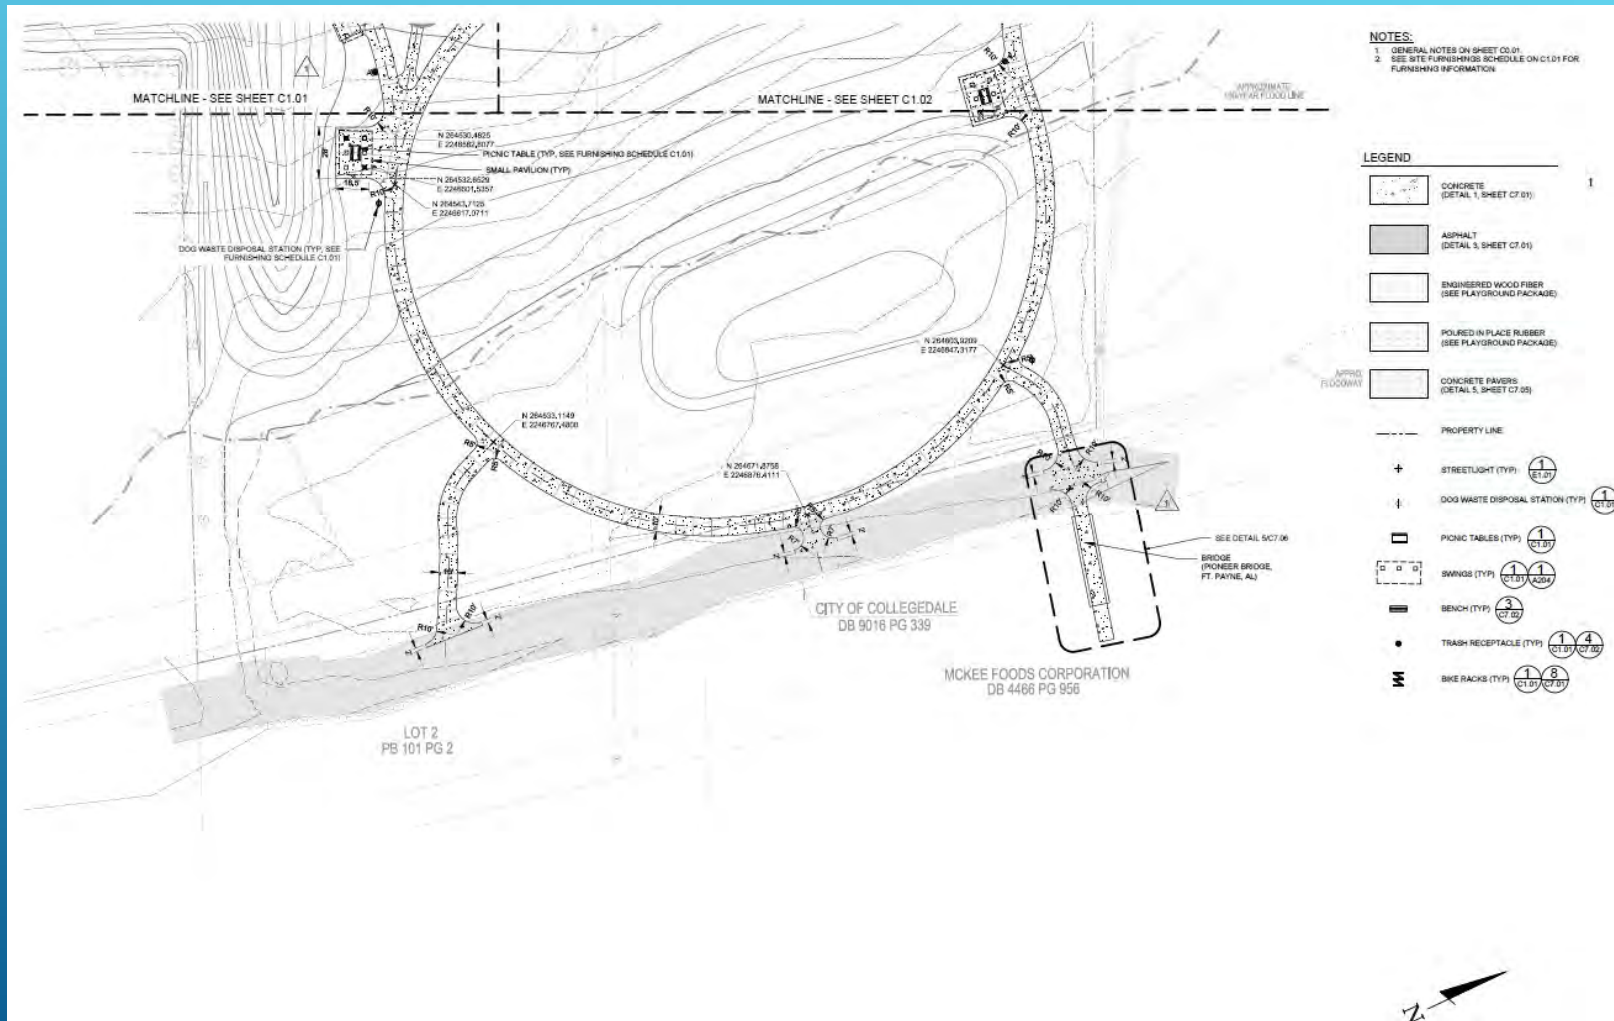

LITTLE DEBBIE PARK
AT THE
COMMONS

VISION: RELAXED AND
NATURAL AREA FOCUSING
ON PEOPLE RATHER THAN
THINGS

GENERAL HIGHLIGHTS

- One large Pavilion w/ restrooms
- Five Small Pavilions
- Eight Swing Structures (16 Swings)
- 11 Benches
- Playground
- Block seating
- 2 Bicycle Racks
- 10 Picnic Tables
- 83 Standard Parking Spaces & 4 ADA Compatible Parking Spaces
- Bridge over the Creek

OVERALL HARDSCAPE PLAN

HARDSCAPE PLAN SOUTHWEST

HARDSCAPE PLAN NORTHWEST

NOTES:
 1. GENERAL NOTES ON SHEET C0.01
 2. SEE SITE FURNISHINGS SCHEDULE ON C1.01 FOR FURNISHING INFORMATION

LEGEND

-  CONCRETE (DETAIL 1, SHEET C7.01)
-  ASPHALT (DETAIL 3, SHEET C7.01)
-  ENGINEERED WOOD FIBER (SEE PLAYGROUND PACKAGE)
-  POURED IN PLACE RUBBER (SEE PLAYGROUND PACKAGE)
-  CONCRETE PAVERS (DETAIL 5, SHEET C7.05)
-  STREETLIGHT (TYP) (1) (C1.01)
-  DOG WASTE DISPOSAL STATION (TYP) (1) (C1.01)
-  PICNIC TABLES (TYP) (1) (C1.01)
-  SWINGS (TYP) (1) (C1.01)
-  BENCH (TYP) (3) (C1.01)
-  TRASH RECEPTACLE (TYP) (1) (C1.01), (4) (C1.03)
-  BIKE RACKS (TYP) (1) (C1.01), (8) (C1.01)

LOT 1
PB 101 PG 2

HARDSCAPE PLAN EAST

GRADING HIGHLIGHTS

- One large hill (~32")
- Two knolls (~3")
- Two stormwater ponds

OVERALL GRADING PLAN

NOTES:
 1. SEE GRADING AND DRAINAGE NOTES ON C2.01
 2. ALL DISTURBANCES WITHIN THE ROW TO BE STABILIZED WITH SOIL TO THE SATISFACTION OF THE DIRECTOR OF PUBLIC WORKS

LEGEND

---	PROPERTY LINE
— 775 —	PROPOSED CONTOURS
- - - 775 - - -	EXISTING CONTOURS
— ST —	PROPOSED STORM LINE
- - - - -	UNDERDRAIN
•	PROPOSED STORM INLET
▭	30' STREAM BUFFER ZONE

PLAYGROUND HIGHLIGHTS