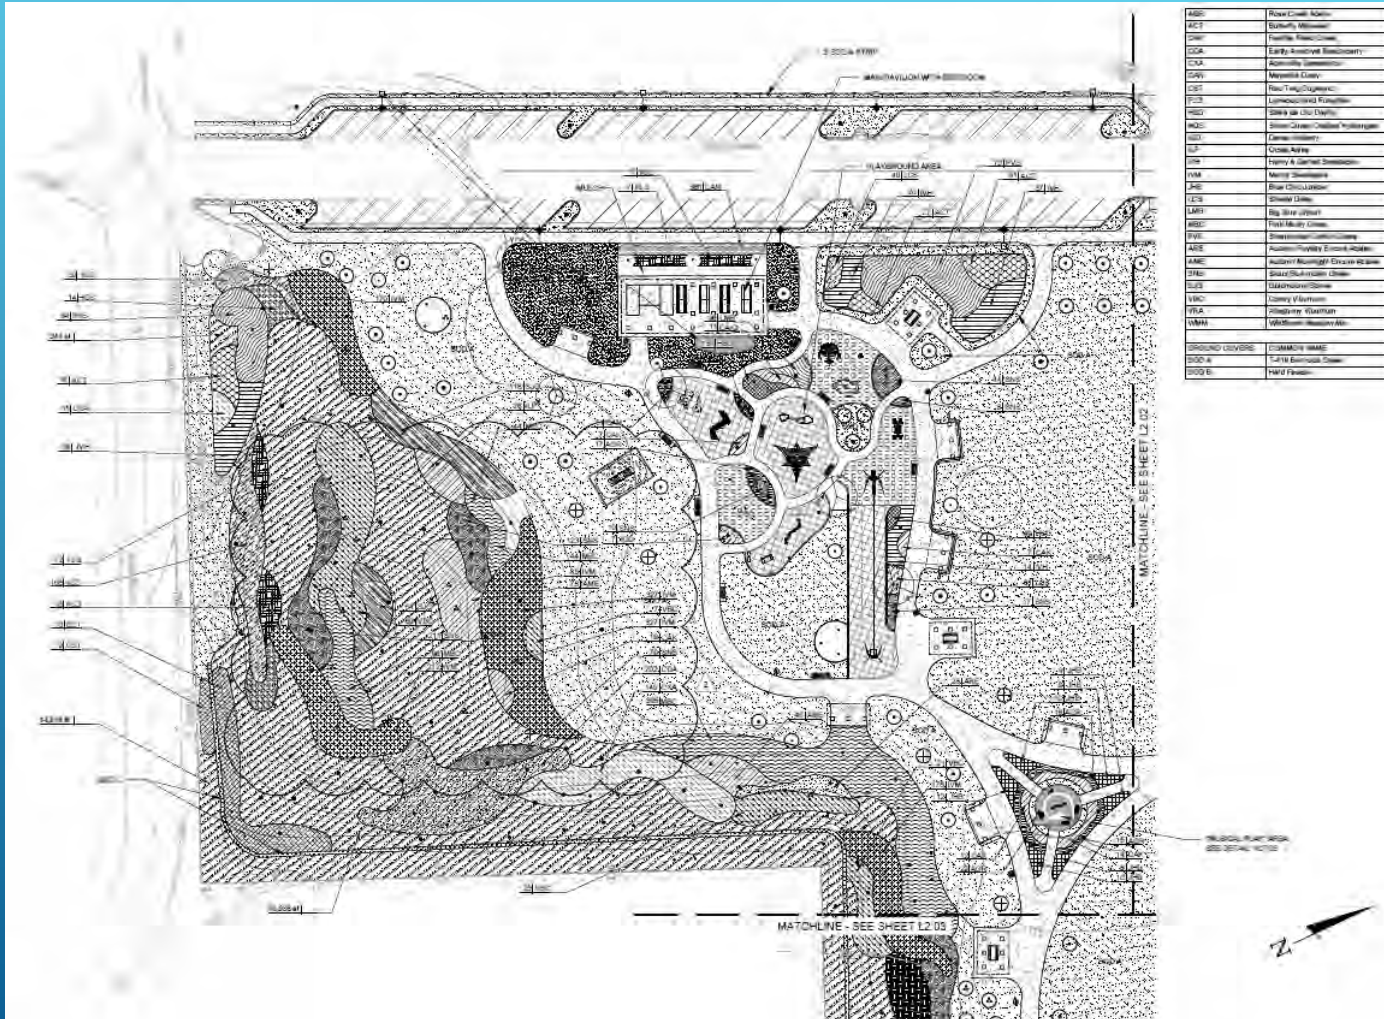

OVERALL HARDSCAPE PLAN

HARDSCAPE PLAN SOUTHWEST

HARDSCAPE PLAN NORTHWEST

NOTES:
 1. GENERAL NOTES ON SHEET C0.01
 2. SEE SITE FURNISHINGS SCHEDULE ON C1.01 FOR FURNISHING INFORMATION

LEGEND

-  CONCRETE (DETAIL 1, SHEET C7.01)
-  ASPHALT (DETAIL 3, SHEET C7.01)
-  ENGINEERED WOOD FIBER (SEE PLAYGROUND PACKAGE)
-  POURED IN PLACE RUBBER (SEE PLAYGROUND PACKAGE)
-  CONCRETE PAVERS (DETAIL 5, SHEET C7.05)
-  STREETLIGHT (TYP) (1) (C1.01)
-  DOG WASTE DISPOSAL STATION (TYP) (1) (C1.01)
-  PICNIC TABLES (TYP) (1) (C1.01)
-  SWINGS (TYP) (1) (C1.01)
-  BENCH (TYP) (3) (C1.01)
-  TRASH RECEPTACLE (TYP) (1) (C1.01), (4) (C1.03)
-  BIKE RACKS (TYP) (1) (C1.01), (8) (C1.01)

NAVIGATION SIGNAGE

LANDSCAPING HIGHLIGHTS

- 418 Trees
- 5,775 shrubs
- Will qualify for Arboretum Status
- Irrigated

SOUTHWEST LANDSCAPING PLAN

SOUTHWEST BUSH PLAN

ABC	River Creek Stone
BCT	Barrois Mosaic
CAF	Florida Sandstone
CCA	Early Smooth Sandstone
CLX	Acropolis Sandstone
CPV	Mariposa Soap
CSF	Red Tuff (Landscape)
CTC	Landscape Sandstone
CSO	Stone on Old Earth
MCU	Stone Green/White Porcelain
MSJ	Carved Marble
CTP	Carved Marble
CPV	Henry A. Leland Sandstone
IVM	Marble Sandstone
PHB	Blue Chalkstone
CTB	Stone Soap
LMF	Big Stone Soap
BSB	Stone Soap Soap
BSV	Stone Soap Soap
ABE	Acropolis Marble Soap
ABE	Acropolis Marble Soap
STB	Stone Soap Soap
CTB	Stone Soap Soap
VBC	Stone Soap Soap
VBA	Stone Soap Soap
VMA	Stone Soap Soap
GROUND COVER	COMPOSITE GRASS
SDC-W	Large Bermuda Grass
SDC-B	Small Bermuda

NORTHWEST BUSH PLAN

LARGE PAVILION PLAN

LARGE PAVILION ELEVATION

LARGE PAVILION SOUTHERN ELEVATION

LARGE PAVILION NORTHERN ELEVATION

LARGE PAVILION RESTROOMS

SMALL PAVILION PLAN

SMALL PAVILION ELEVATION

SWING PLAN

SWING ELEVATION